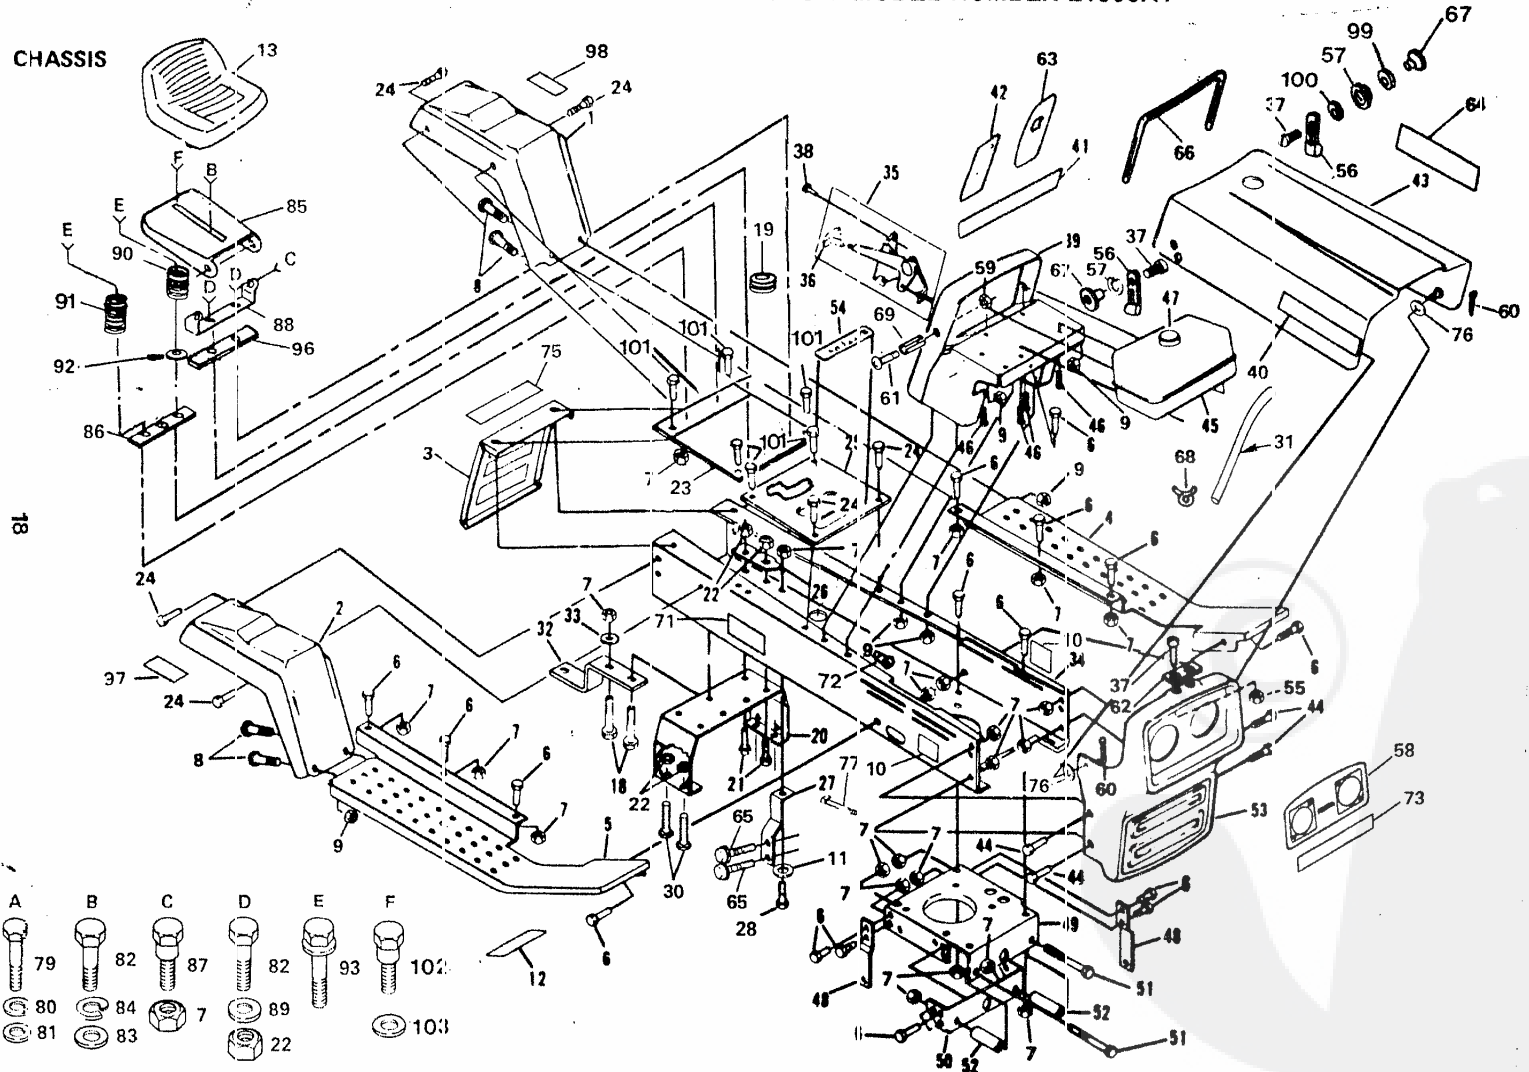

REPAIR PARTS

36" RIDING LAWN TRACTOR--MODEL NUMBER L1900AT

REPAIR PARTS

36" RIDING LAWN TRACTOR--MODEL NUMBER L1900AT

CHASSIS

KEY NO.	PART NO.	DESCRIPTION	KEY NO.	PART NO.	DESCRIPTION
1	388J366	Fender - L.H.	50	71178	Rocker Bar Support
2	389J366	Fender - R.H.	51	74760544	*Bolt, Hex 5/16 - 18 x 2 - 3/4
3	120019X	Rear Cover	52	71431	Bushing
4	1539J	Foot Rest, L.H.	53	374J366	Grill Frame
5	1540J	Foot Rest, R.H.	54	74307	Battery Cap
6	74760512	*Bolt, Hex 5/16 - 18 x 3/4	55	4632H	Locknut No. 10 - 24
7	73680500	Locknut - Gripco 5/16 - 18 Gr. B	56	100225L	Hood Latch
8	74760508	Bolt, Hex 5/16 - 18 x 1/2	57	110356X	Cap - Snap
9	73510500	Nut, Keps 5/16 - 18	58	109324X	Decal - Headlight
10	120201X	Decal - H.P. and Speed	59	73731000	Nut, Keps No. 10 - 24
11	19112010	Washer 11/32 x 1 - 1/2 x 10 Ga.	60	76020312	*Cotter Pin 3/32 x 3/4
12	1133J	Decal - Clutch and Brake	61	74981020	Screw - Cross Recess, Pan Hd. Machine No. 10 - 24 x 1 - 1/4
13	110839X	Seat	62	470J	Hood Bumper
18	74780520	*Bolt, Hex 5/16 - 18 x 1 - 1/4 Gr. 5	63	120357X	Decal - Dash, L.H.
19	109641X	Grommet	64	109321X	Decal, Hood, L.H.
20	5929J	Transaxle Support	65	17490512	Screw - Hex Washer Hd. Thd. Forming Type TT 5/16 - 18 x 3/4
21	74760616	*Bolt, Hex 3/8 - 16 x 1	66	8937R	Hood Strip
22	73680600	Locknut - Gripco 3/8 - 16	67	2029J	Weldnut
23	109470X	Cover Plate	68	6999R	Hose Clamp
24	17490508	Screw - Hex Hd. Thd. Rolling 5/16 - 18 x 1/2	69	7206J	Spacer - Split
25	120171X	Chassis Cover w/Silk Screen	71	7827J	Decal - Brake, Parking
26	5930J	Plate - Stiffener	72	2751R	Clip - Fuel Line
27	71198X004	Axle Strap	73	104290X	Decal - Grill Stripes
28	74760516	*Bolt, Hex 5/16 - 18 x 1	75	109323X	Decal - Logo
30	74760644	Bolt - Hex 3/8 - 16 x 2 - 3/4	76	19111216	*Washer 11/32 x 3/4 x 16 Ga.
31	7119J	Fuel Line	77	7192J	Cable - Tie
32	71205	Toe Hitch	79	74760412	*Bolt - Hex 1/4 - 20 x 3/4
33	19122006	Washer 3/8 x 1 - 1/4 x 6 Ga.	80	10040400	*Lockwasher 1/4
34	120394X	Chassis	81	19091116	Washer 9/32 x 11/16 x 16 Ga.
35	7929J	Control Throttle (Inc. Key No. 36)	82	74780816	*Bolt, Hex 3/8 - 16 x 1
36	61159	Knob - Control	83	19171616	Washer 17/32x1x16 Ga.
37	74191008	*Screw, Pan Hd. Machine No. 10 - 24 x 1/2	84	10040600	*Washer - Lock 1/2
38	17720408	Screw, Hex Washer Hd. Thd. Cutting 1/4 - 20 x 1/2 Type 23	85	121069X	Pan, Seat
39	120016X	Dash Weldment	86	109474X	Plate, Seat, Reinforcement
40	109322X	Decal - Hood, R.H.	87	105529X	Bolt - Shoulder 5/16 - 18
41	1136J	Decal - Dash, Instructions	88	105513X	Bracket - Pivot, Seat
42	1135J	Decal - Dash, Controls	89	19131210	Washer 13/32 x 3/4 x 10 Ga.
43	104355X366	Hood Weldment	90	121068X	Spring - Compression L.H.
44	98000131	Screw, Hex Washer Hd. Mach. 5/16 - 18 x 3/4	91	121067X	Spring Comp. RH
45	73427	Fuel Tank	92	120609X	Washer
46	17760412	Screw, Truss Hd. Phillips Thd. Cutting 1/4 - 20 x 3/4 Type 23	93	17490612	Bolt
47	74145	Fuel Cap	95	109867X	Spring, Compression
48	71190	Brake Rod Bracket	96	120033X	Spacer, Pivot
49	1839J	Engine Base	97	110129X	Decal Caution
			98	110327X	Decal Caution (French)
			99	110357X	Washer - Snap Cap
			100	19060716	Washer 3/16 x 7/16 x 16 Ga.
			101	17490512	Screw-Hex Wash. Thr. Roll 5/16-18 x 3/4
			102	121094X	Shoulder Bolt
			103	19151616	Washer 15/32 x 1 x 8 Ga.

*STANDARD HARDWARE PURCHASE LOCALLY