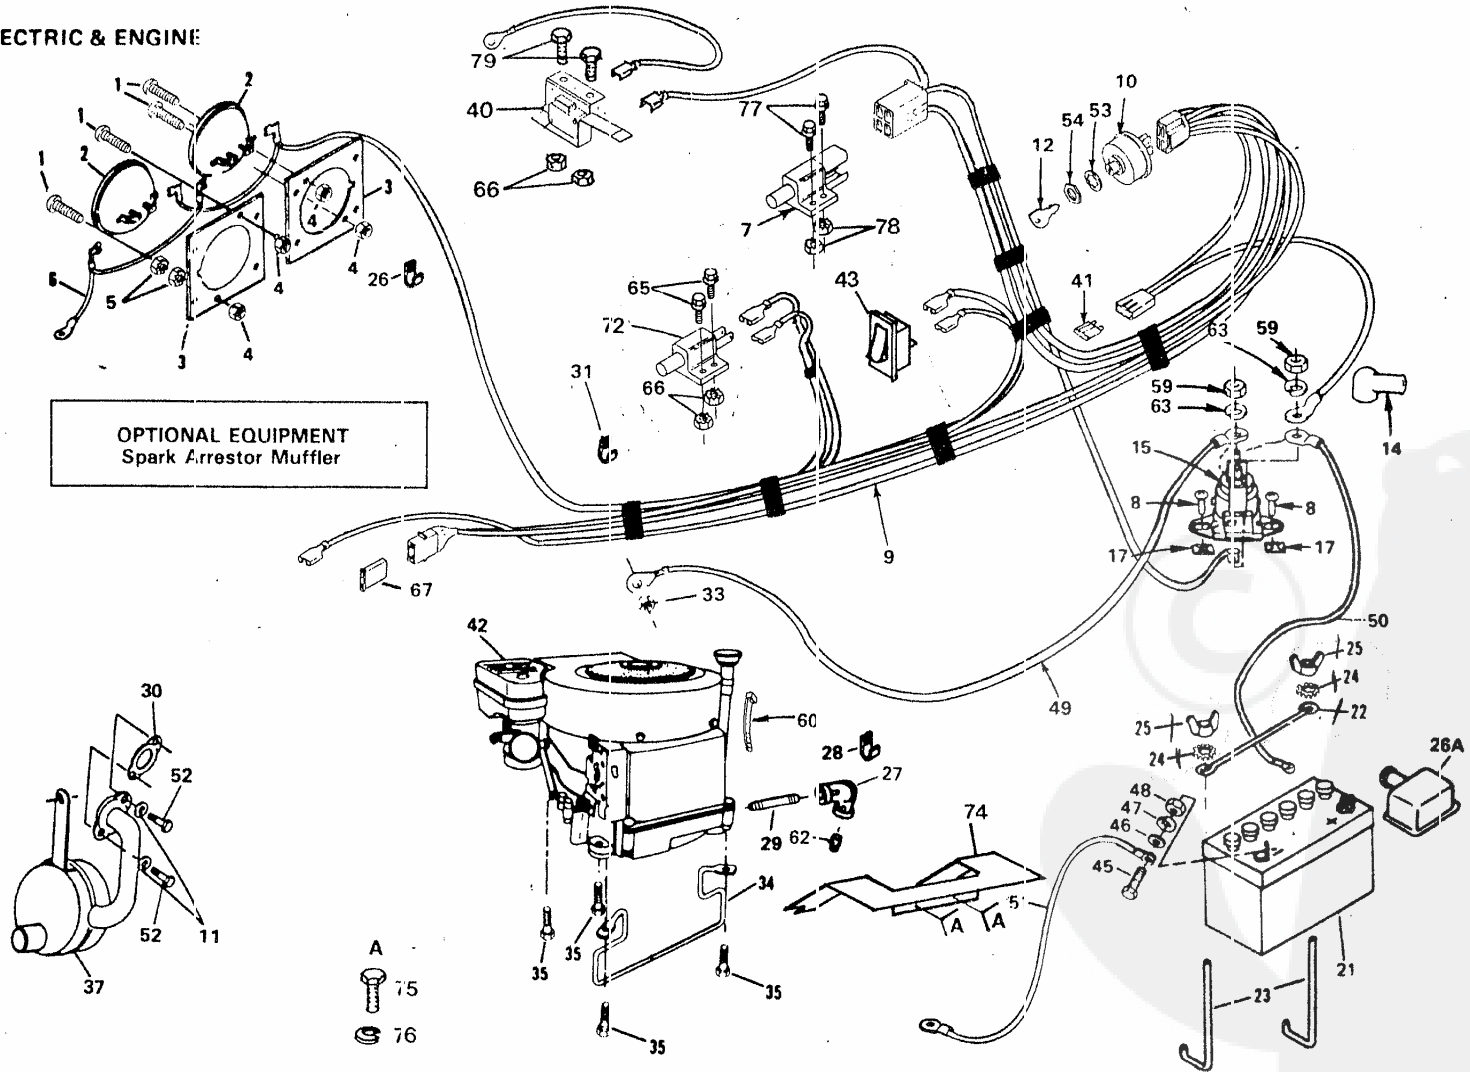

REPAIR PARTS

36" RIDING LAWN TRACTOR--MODEL NUMBER L1900AT

ELECTRIC & ENGINE

16

REPAIR PARTS

36" RIDING LAWN TRACTOR--MODEL NUMBER L1900AT

ELECTRIC & ENGINE

KEY NO.	PART NO.	DESCRIPTION	KEY NO.	PART NO.	DESCRIPTION
1	74291016	* Screw, Machine Phillips Truss Head No. 10-24 x 1	43	110712X	Light Switch
2	6452R	Headlight	45	74760412	* Hex Bolt 1/4-20 x 3/4
3	73025	Headlight Support	46	19091216	* Washer 9/32 x 3/4 x 16 Ga.
4	4632H	Locknut No. 10-24	47	10040400	* Lockwasher 1/4 - Heavy
5	73731000	Nut - Keps No. 10-24	48	73220400	* Hex Nut 1/4-20
6	71706	Wire Assembly	49	2957J	Cable Assembly (Solenoid to starter)
7	109553X	Switch - Interlock, Attachment clutch	50	4559J	Cable Assembly (Battery to Solemid)
8	74191008	* Screw Machine Phillips Pan Head No. 10-24 x 1/2	51	596J	Cable Assembly (Battery to Ground)
9	120298X	Wire Harness - Ignition	52	74760512	* Bolt 5/16 x 18 x 3/4
10	4406R	Ignition Switch (Inc. Key No. 12)	53	11151000	Lockwasher, Int Tooth 5/8
11	10040500	Lockwasher	54	3258J	Nut - Flat
12	7552H	Key Set	58	73350400	* Nut - Hex Jam 1/4-20
14	719J	Terminal Cover	60	719J	Tie - Cable
15	109081X	Solenoid	62	91084	Plug, Oil Drain
17	98000134	Nut, Speed No. 10-24	63	10090400	Washer - Lock 1/4
21	9272R	Battery Pack	65	71031008	Screw, Hex Washer Hd. 10-32 x 1/2
22	67187	Battery Rod	66	73951000	Nut, Keps #10-32
23	70456	Battery Bolt	67	6347R	Fuse 30 AMP
24	11030400	Lockwasher - Int./Ext. 1/4	68	74714	Exhaust Tube
25	73490400	* Wing Nut 1/4-20	69	10040600	Lockwasher, 1/4
26	2521R	Insulated Clip	72	104445X	Switch Interlock
26A	225J	Battery Terminal Cover	74	109730X	Heat Shield
27	13200300	Std. Elbow 90° 3/8 - 1& NPT	75	74760412	Bolt
28	5320R	Insulated Clip	76	10090400	Lock Washer
29	13280328	Pipe Nipple	77	74191008	Screw-Cr. Pan Mach. #10-24
30	1407J	Exhaust Gasket	78	73731000	Nut-Keps #10-24
31	6794R	Insulated Clip	79	74641008	Screw, Pan Hd. #10-32 x 1/2
33	53490	Locknut 1/4-20	80	677A822	Spark Arrestor Muffler
34	1795J	Belt Keeper	--	101539X	Sheet - Instruction, Tractor 15° Slope English
35	17490624	Screw, Hex. Hd. Thd. Flolling 3/8-.16 x 1 - 1/2	--	101572X	Sheet - Instruction, Tractor 15° Slope French
37	109560X	Muffler	--	120293X	Owners Manual (French)
40	121064X	Switch. Seat	--	120292X	Owners Manual (English)
41	108824X	Fuse - 30 Amp			
42	255707	Engine - Briggs and Stratton 10 H.P. Type No. 0111-01			

*STANDARD HARDWARE--PURCHASE LOCALLY