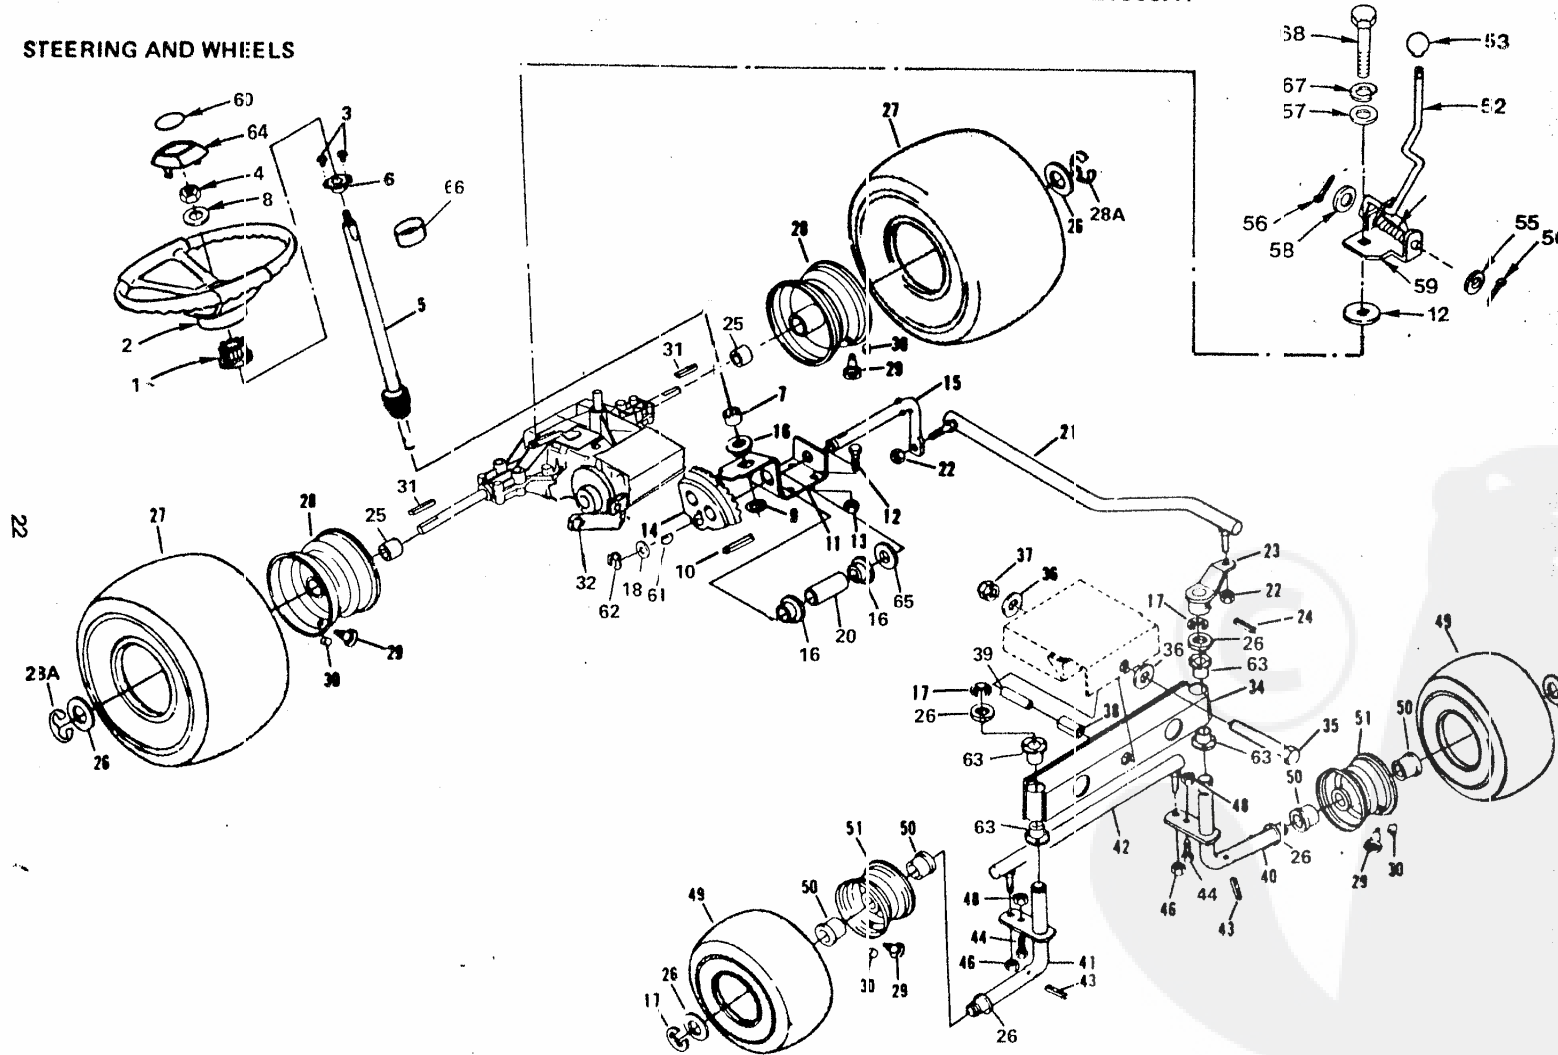

REPAIR PARTS

36" RIDING LAWN TRACTOR--MODEL NUMBER L1900AT

STEERING AND WHEELS

REPAIR PARTS

36" RIDING LAWN TRACTOR--MODEL NUMBER L1900AT

STEERING AND WHEELS

KEY NO.	PART NO.	DESCRIPTION	KEY NO.	PART NO.	DESCRIPTION
1	100711L	Steering Wheel Adapter	34	104532X	Rocker Bar Assembly
2	100713N	Steering Wheel	35	74760848	Bolt, Hex 1/2 - 13 x 3
3	17211008	Hex Washer Hd. Sht. Metal Screw No. 1) - 16 x 1/2 Type AB	36	19171416	Washer 17/32 x 7/8 x 16 Ga.
4	73940800	* Nut, Hex Jam 1/2 - 20	37	73680800	Locknut - 1/2 - 13
5	677A208	Steering Shaft Assembly	38	67151	Bushing
6	1554J	Bushing - Steering	39	71188	Pivot Spacer
7	74580	Shaft Spacer	40	677A169	Spindle Assembly - L.H.
8	100712K	Washer	41	677A168	Spindle Assembly - R.H.
9	19212013	Washer 21/32 x 1 - 1/4 x 13 Ga.	42	73240	Tie Rod
10	1572H	Pin - Roll	43	9530R	Groove Pin
11	120017X	Steering Bracket ASM	44	74760612	* Bolt, Hex 3/8 - 16 x 3/4
12	74760512	* Bolt - Hex 5/16 - 18 x 3/4	46	73810500	Nut - Hex Nylon 5/16 - 24
13	73680500	Locknut - Gripco 5/16 - 18	48	73680600	Nut - Crownlock 3/8 - 16
14	101060M	Gear	49	71651	Tire (15 x 6.00 x 6)
15	101429X	Steering Rod	---	4479R	Tube - Tire (not furnished with Tractor)
16	71208	Bushing	50	625J	Bearing
17	12000029	Klip Ring	51	677A98	Rim Assembly (Inc. Key No. 50)
18	19211621	Washer 21/32 x 1 x 21 Ga. (C - 4 as required)	52	105783X	Rod, Shifter
20	101171K	Spacer - Split	53	106279X	Knob - Control
21	71219	Drag Link	54	105700X	Spring, Torsion
22	7810H	Nut, Centerlock 3/8 - 24 UNF	55	19151216	Washer 15/32 x 3/4 x 16 Ga.
23	71185	Steering Arm Assembly	56	76020416	* Cotter Pin 1/8 x 1
24	62079	Spring Pin 1/4 x 1 - 1/4	57	19091210	Washer 9/32 x 3/4 x 1) Ga.
25	2935J	Spacer	58	105701X	Washer - Shift Plate
26	19252016	Washer 25/32 x 1 - 1/4 x 16 Ga.	59	106632X	Shift Plate
27	71653	Tire (18.00 - 9.50 x 8)	60	109325X	Decal - Steering Wheel
---	4445H1	Tube - Tire (not furnished with Tractor)	61	2228M	Key - Woodruff
28	71652	Rim	62	12000040	Ring - Klip
28A	12000001	E Ring	63	3366R	Bearing
29	65139	Valve Stem	64	100710L	Insert - Steering Wheel
30	59192	Valve Cap	65	19211616	Washer 21/32 x 1 x 6 Ga.
31	2703J	Square Key 3/16 x 2	66	109420X	Sleeve, Steering
32	4150-49	Transaxle Assembly - Focte (see pages 26 and 27 for parts breakdown)	67	10040400	Washer Lock 1/4
			68	71040412	Bolt Hex 1/4-28X3/4

*STANDARD HARDWARE--PURCHASE LOCALLY