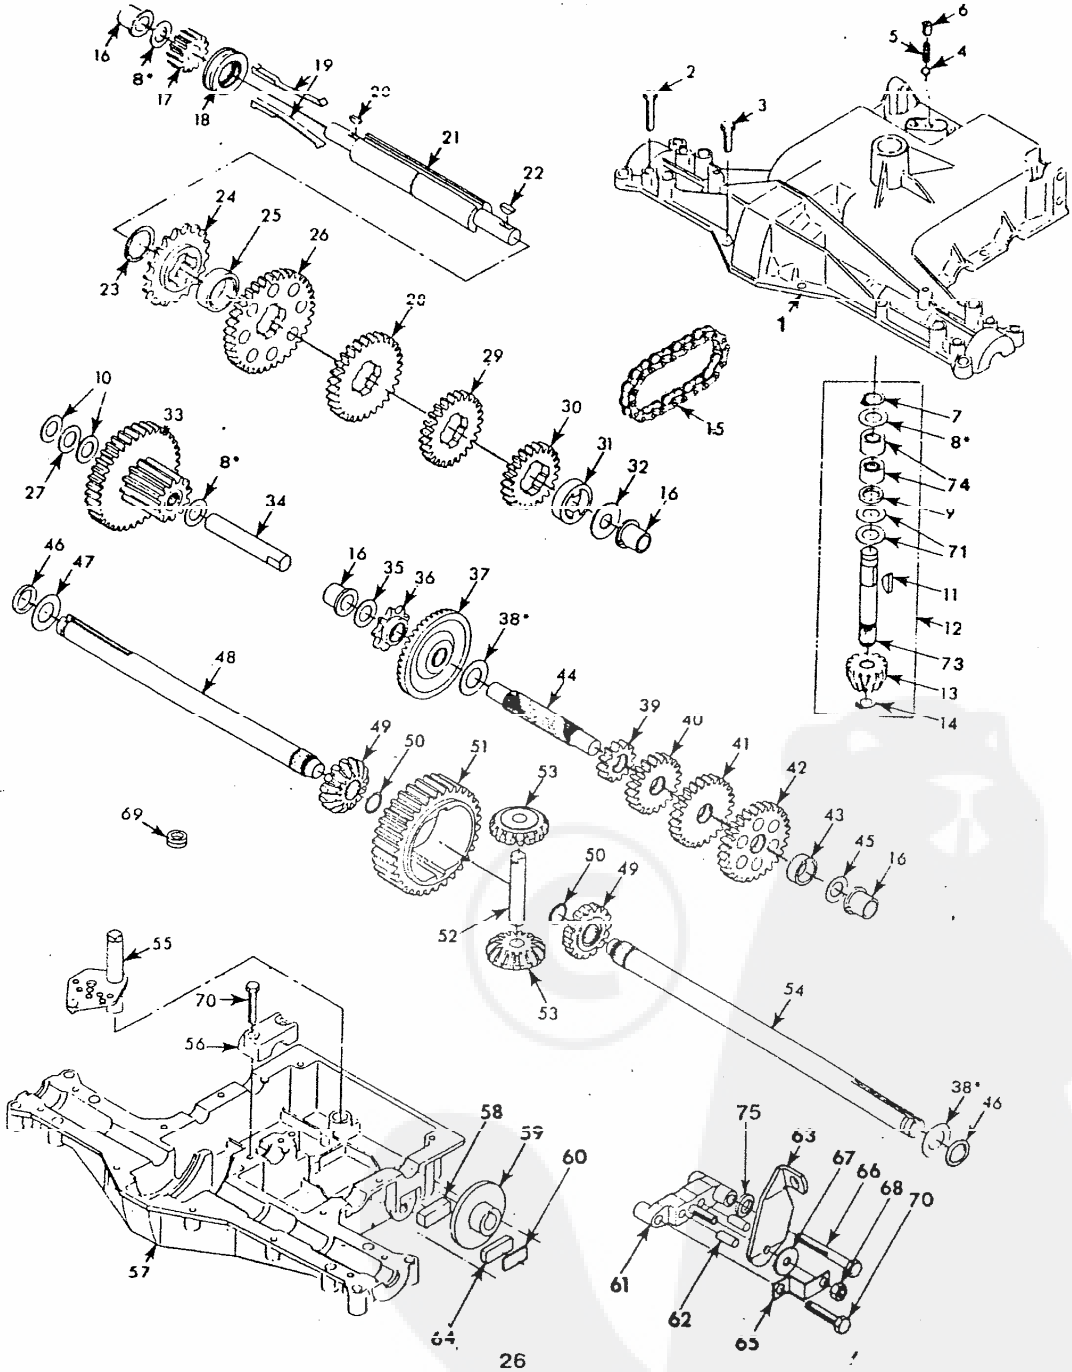

REPAIR PARTS

36" RIDING LAWN TRACTOR--MODEL NUMBER L1900AT TRANSAXLE FOOTE--MODEL NUMBER 4150-49

TRANSAXLE

KEY NO.	PART NO.	DESCRIPTION	KEY NO.	PART NO.	DESCRIPTION
1	3655-B	Housing, Upper	38	3408	Washer, Plain, .758 x 1.25 x .020
2	1360	Screw, Tapping, 1/4 - 20 x 1.31 Lg.	38	3732	Washer, Plain, .758 x 1.25 x .025
3	3396	Screw, Tapping, 1/4 - 20 x .875 Lg.	38	3184	Washer, Plain, .758 x 1.25 x .031
4	1151	Ball, Detent	38	3733	Washer, Plain, .758 x 1.25 x .035
5	3626	Spring, Detent	38	3198	Washer, Plain, .758 x 1.25 x .040
6	3623	Screw, Set	38	3734	Washer, Plain, .758 x 1.25 x .045
7	1099	Ring, Retaining	38	3735	Washer, Plain, .758 x 1.25 x .050
8	1441	Washer, Plain, .632 x 1.00 x .020	38	3736	Washer, Plain, .758 x 1.25 x .055
8	1423	Washer, Plain, .632 x 1.00 x .026	38	3180	Washer, Plain, .758 x 1.25 x .062
8	1082	Washer, Plain, .632 x 1.00 x .031	39	3646	Gear, Spur, 12T
8	1424	Washer, Plain, .632 x 1.00 x .036	40	3866	Gear, Spur, 20T
8	1068	Washer, Plain, .632 x 1.00 x .041	41	3719	Gear, Spur, 25T
8	1425	Washer, Plain, .632 x 1.00 x .046	42	3683	Gear, Spur, 31T
8	1358	Washer, Plain, .632 x 1.00 x .050	43	3714	Spacer
8	1145	Washer, Plain, .632 x 1.00 x .060	44	3657	Shaft, Drive
8	1319	Washer, Plain, .632 x 1.00 x .082	45	1145	Washer, Plain, .640 x 1.00 x .060
9	3312	O-Ring	46	3191	Seal, Felt
10	1425	Washer, Plain, .632 x 1.00 x .046	47	3184	Washer, Plain, .758 x 1.25 x .031
11	1374	Key, Woodruff, No. 9	48	3846	Axle, L.H.
12	4134	Assembly, Kit, Input Shaft (Inc's Key No's 7, 8, 9, 11, 13, 14, 73 and 2 each Key No's 71 & 74)	49	3780	Gear, Miter, 15T
13	3590	Pinion, Bevel, 14T	50	3656	Ring, Retaining
14	3624	Ring, Retaining	51	3839	Gear, Spur, 22T
15	3625	Chain, 24 Pitches	52	3840	Shaft, Cross
16	1542	Bearing, Flange	53	3781	Gear, Miter, 15T
17	3773	Gear, Spur, 14T	54	3845	Axle, R.H.
18	3631	Collar, Clutch	55	4192	Ass'y., Shifter
19	3676	Key, Clutch	56	3775	Cap., Support
20	1369	Key, Woodruff, No. 3	57	3654-B	Housing, Lower
21	3663	Shaft, Intermediate	58	3757	Puck, Friction
22	1375	Key, Woodruff, No. 61	59	3276	Disc, Brake
23	3627	Ring, Retaining	60	3758	Spacer
24	3640	Sprocket, 18T.	61	3862	Assembly, Jaw, Brake
25	3841	Spacer	62	3898	Pin, Dowel
26	3786	Gear, Spur, 37T	63	3768	Lever, Actuating
27	3422	Spacer, .630 x 1.00 x .169	64	3874	Puck, Friction
28	3867	Gear, Spur, 30T	65	3873	Bracket, Anti-Rotation
29	3783	Gear, Spur, 25T	66	3875	Screw, Tapping, 5/16 - 18 x 2.25 Lg.
30	3741	Gear, Spur, 19T	67	3760	Washer, Plain, .321 x 1.00 x .055
31	3715	Spacer 1.33 x 1.50 x .375	68	3847	Nut, Lock, 5/16 - 24
32	3628	Washer, Plain, .640 x 1.37 x .061	69	3789	V-Ring
33	4286	Assembly, Gear, Comb, 12T & 35T	70	3724	Screw, Tapping 5/16 - 18 x 1.44 Lg.
34	3658	Shaft, Idle	71	3876	Washer, Plain, .632 x 1.38 x .046
35	1959	Washer, Plain, .631 x 1.00 x .010	72	4300	Grease
36	3645	Sprocket, 9T.	73	----	Input Shaft (Order Key No. 12)
37	3853	Gear, Bevel, 42T	74	----	Bearing, Needle (Order Key No. 12)
38	3749	Washer, Plain, .758 x 1.12 x .010	75	120478	Washer, Plain, .343 x .81 x .059
38	3652	Washer, Plain, .758 x 1.12 x .015			
38	3693	Washer, Plain, .758 x 1.12 x .020			
38	3653	Washer, Plain, .758 x 1.12 x .025			