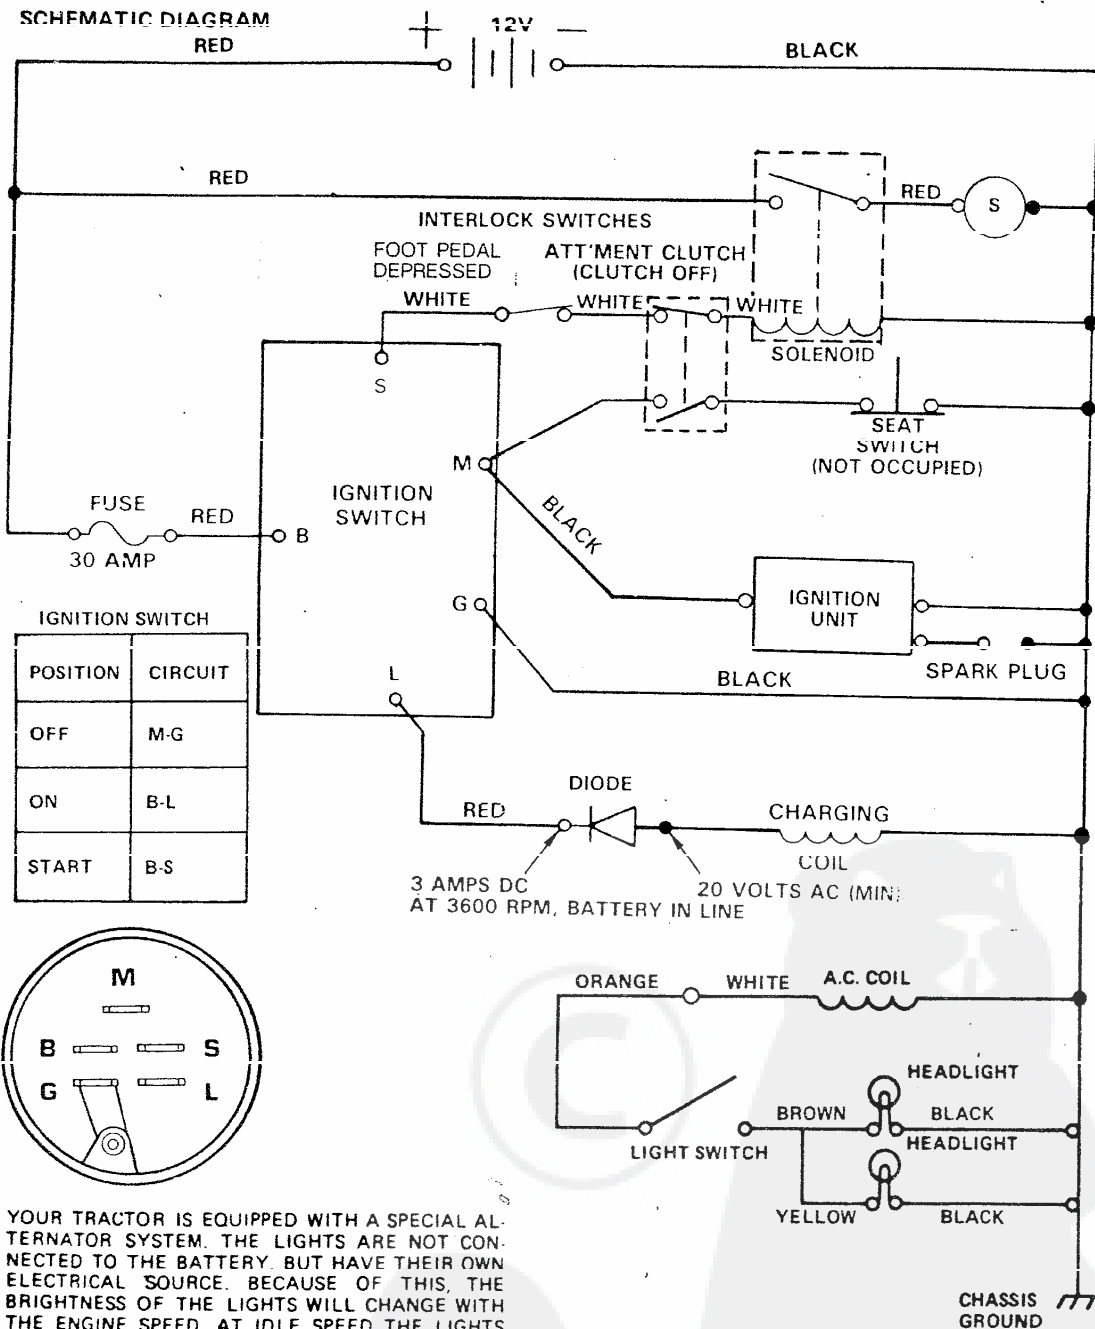

36" RIDING LAWN TRACTOR--MODEL NUMBER L 1900AT

YOUR TRACTOR IS EQUIPPED WITH A SPECIAL ALTERNATOR SYSTEM. THE LIGHTS ARE NOT CONNECTED TO THE BATTERY, BUT HAVE THEIR OWN ELECTRICAL SOURCE. BECAUSE OF THIS, THE BRIGHTNESS OF THE LIGHTS WILL CHANGE WITH THE ENGINE SPEED. AT IDLE SPEED THE LIGHTS WILL DIM. AS THE ENGINE IS SPEEDED UP, THE LIGHTS WILL BECOME THEIR BRIGHTEST.