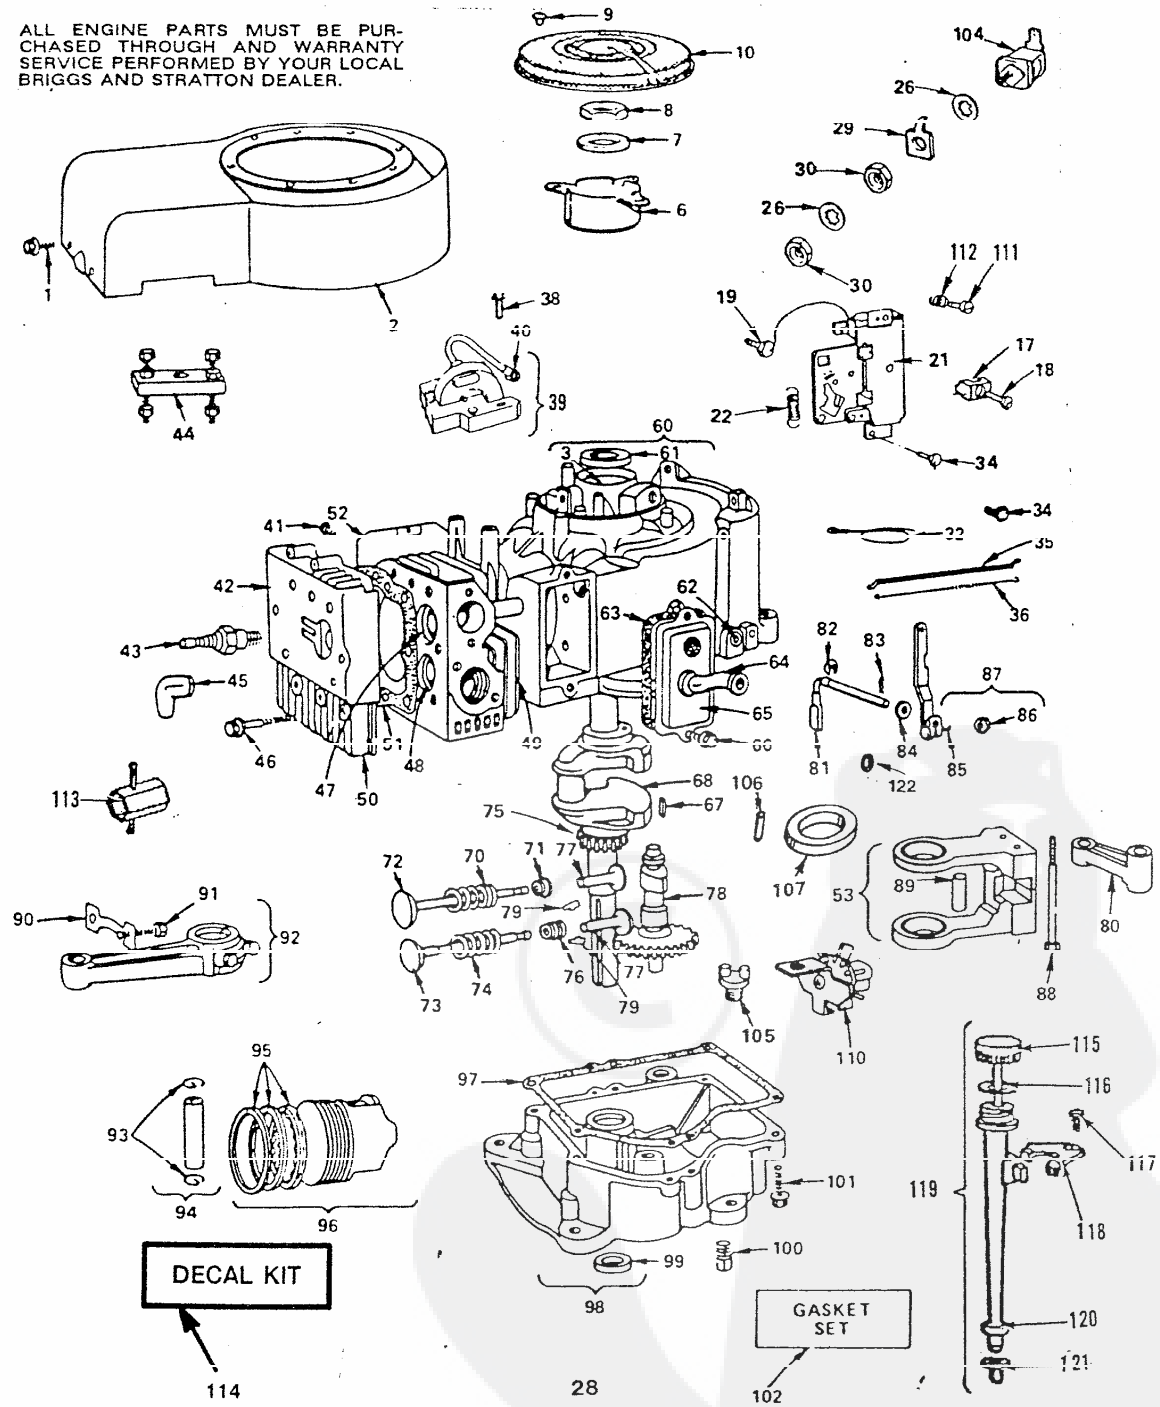

REPAIR PARTS

36" RIDING LAWN TRACTOR, MODEL NUMBER L1000AT
BRIGGS AND STRATTON 10 H.P. ENGINE--MODEL NO. 255707, TYPE NO. 0111-01

CYLINDER, CRANKSHAFT AND ENGINE BASE GROUP

ALL ENGINE PARTS MUST BE PURCHASED THROUGH AND WARRANTY SERVICE PERFORMED BY YOUR LOCAL BRIGGS AND STRATTON DEALER.

REPAIR PARTS

**36" RIDING LAWN TRACTOR--MODEL NUMBER L1900AT
BRIGGS AND STRATTON 10H.P. ENGINE--MODEL NO. 255707, TYPE NO. 0111-01**

CYLINDER, CRANKSHAFT AND ENGINE BASE GROUP