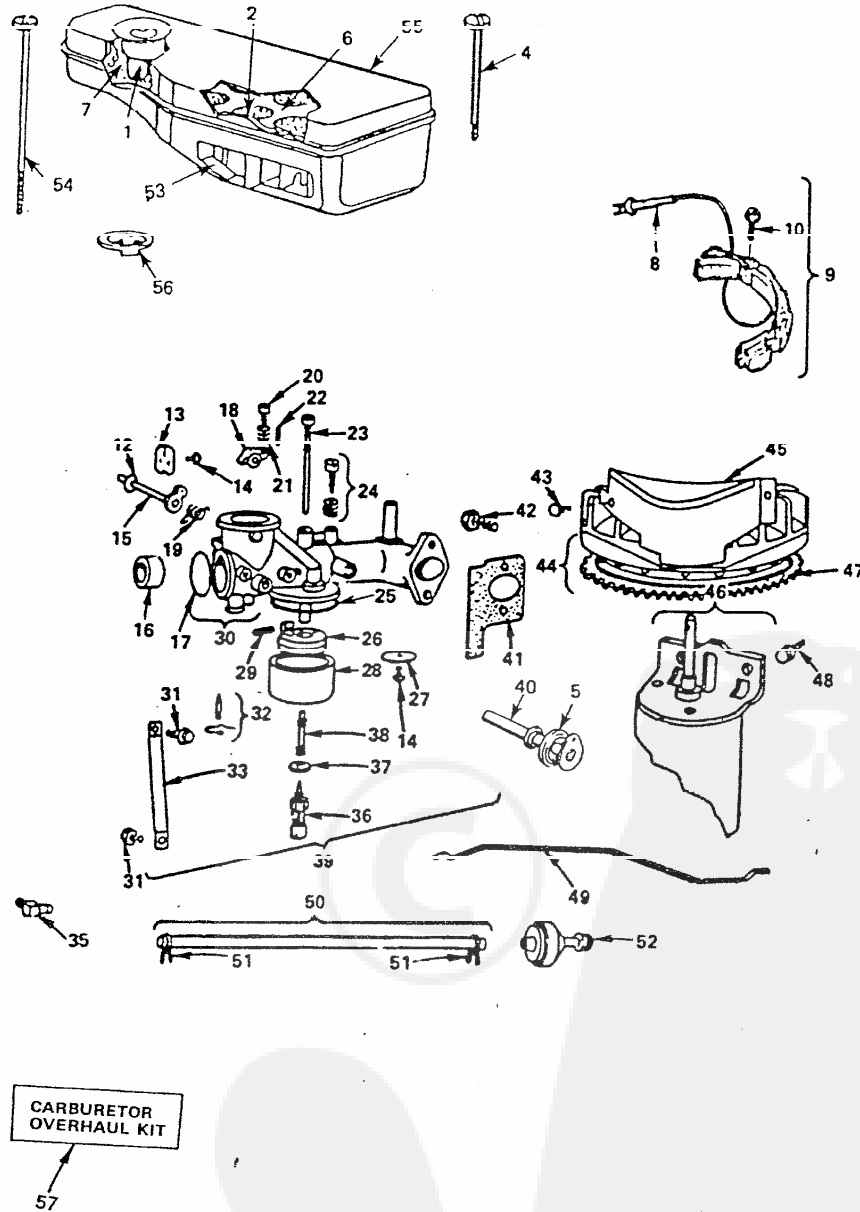

REPAIR PARTS

36" RIDING LAWN TRACTOR—MODEL NUMBER L1900AT
BRIGGS AND STRATTON 10 H.P. ENGINE—MODEL 255707, TYPE NO. 0111-01

CARBURETOR

ALL ENGINE PARTS MUST BE PURCHASED THROUGH AND WARRANTY SERVICE PERFORMED BY YOUR LOCAL BRIGGS AND STRATTON DEALER.

REPAIR PARTS

36"RIDING LAWN TRACTOR--MODEL NUMBER L1900AT
BRIGGS AND STRATTON 10 H.P. ENGINE--MODEL NO. 255707, TYPE NO. 0111-01

CARBURETOR

KEY NO.	PART NO.	DESCRIPTION	KEY NO.	PART NO.	DESCRIPTION
1	222380	Cup - Air Cleaner Support	29	233333	Pin - Float Hinge
2	222495	Air Cleaner, Spacer	30	391787	Body Assembly Carburetor (Inc. Key No. 17)
4	93622	Screw - Air Cleaner	31	93572	Screw
5	398970	Seal - Throttle Shaft	32	394681	*Valve - Fuel Inlet
6	222382	Plate - Air Cleaner Cartridge	33	222311	Bracket - Carburetor
7	270843	Air Cleaner - Element	35	67218	Connector - Fuel Pipe
8	393456	Diode & Connector	36	396568	+Valve - Needle
9	393474	Stator - Alternator (Inc. Key No's. 8 & 10)	37	222014	+Washer - Float Bowl
10	93621	Screw - Sem	38	231323	+Screw - Nozzle
11	94018	Screw - Sem	39	491562	Carburetor Assy. (Inc. Key No's 12, 13, 14, 15, 16, 17, 18, 19, 20, 21, 22, 23, 24, 25, 26, 27, 28, 29, 30, 31, 32, 33, 36, 37 & 38) (Choke-A-Matic)®
12	270382	Washer - Choke Shaft	40	491006	Shaft & Lever - Throttle
13	222010	Valve - Choke	41	270872	*Gasket - Carburetor Mounting
14	93499	Screw - Throttle & Choke Valve Mtg. Sem	42	93357	Screw - Carburetor Mounting
15	390684	Shaft & Lever - Choke	43	93984	Screw - Sem
16	213115	Venturi - Carburetor	44	391988	Flywheel & Ring Gear Assy. - Magneto (Inc. Key No. 47)
17	221997	+Plug - Welch	45	395405	Cover & Shield - Starter
18	211712	Stop - Throttle	46	394335	Motor - Starting
19	261116	Spring - Choke Return	47	392134	Gear - Ring (Inc. Mounting parts)
20	91920	Screw - Machine, Fill. Hd. 8 - 32 x 5/8	48	93523	Screw - Sem
21	26157	Spring - Throttle Adjustment	49	261610	Link - Choke
22	33043	Pin - Throttle Stop	50	393815	Line - Fuel (Inc. Key No. 51) (11" Long)
23	299740	+Nozzle - Carburetor	51	93053	Clamp - Fuel Pipe
24	292681	+Valve Assembly - Carburetor Idle	52	298090	Filter - Fuel
25	270511	+Gasket - Float Bowl	53	280118	Support - Air Cleaner Element
26	299707	Float - Carburetor	54	93323	Screw - Air Cleaner
27	222433	Valve - Throttle	55	391786	Cleaner - Air (Inc. Key No's 1, 2, 4, 6, 7, 53 & 54)
28	221995	Bowl - Float	56	270853	Gasket - Air Cleaner
			57	394698	Carburetor Overhaul Kit

*Included in Carburetor Overhaul Kit - Part No. 394698

*Included in Gasket Set - Part No. 393411