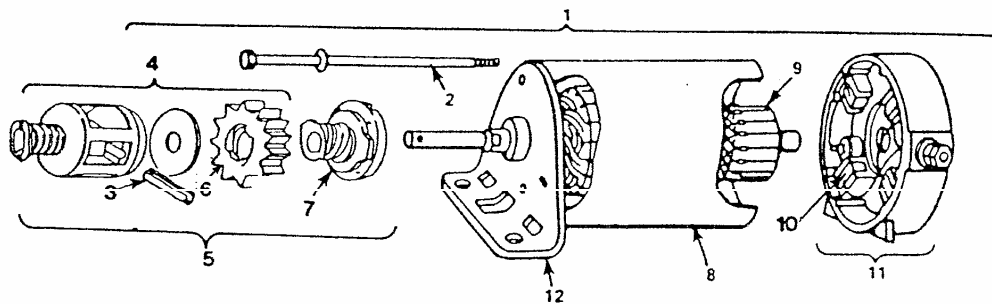

*Included in Carburetor Overhaul Kit - Part No. 394698

*Included in Gasket Set - Part No. 393411

REPAIR PARTS

36" RIDING LAWN TRACTOR--MODEL NUMBER L1900AT
BRIGGS AND STRATTON 10 H.P. ENGINE--MODEL NO. 255707, TYPE NO. 0111-01

STARTER MOTOR

ALL ENGINE PARTS MUST BE PURCHASED THROUGH AND WARRANTY SERVICE PERFORMED BY YOUR LOCAL BRIGGS AND STRATTON DEALER.

KEY NO.	PART NO.	DESCRIPTION	KEY NO.	PART NO.	DESCRIPTION
1	394805	Motor - Starting (Inc. Key No's. 2, 3, 4, 5, 6, 7, 8, 9, 10, 11 & 12)	7	398003	Clutch Assembly
2	94003	Thru Bolt Assembly	8	393825	Housing Assembly
3	94192	Roll Pin	9	300937	Armature Assembly
4	393254	Retainer Kit (Inc. Key No.'s 3, 4 & 6)	10	395538	Brush Assembly
5	396865	Drive Assembly (Inc. Key No's 3, 4, 6 & 7)	11	395537	End Cap Assy. Commutator (Inc. Key No. 10)
6	280104	Gear	12	394856	End Cap Assy. Drive