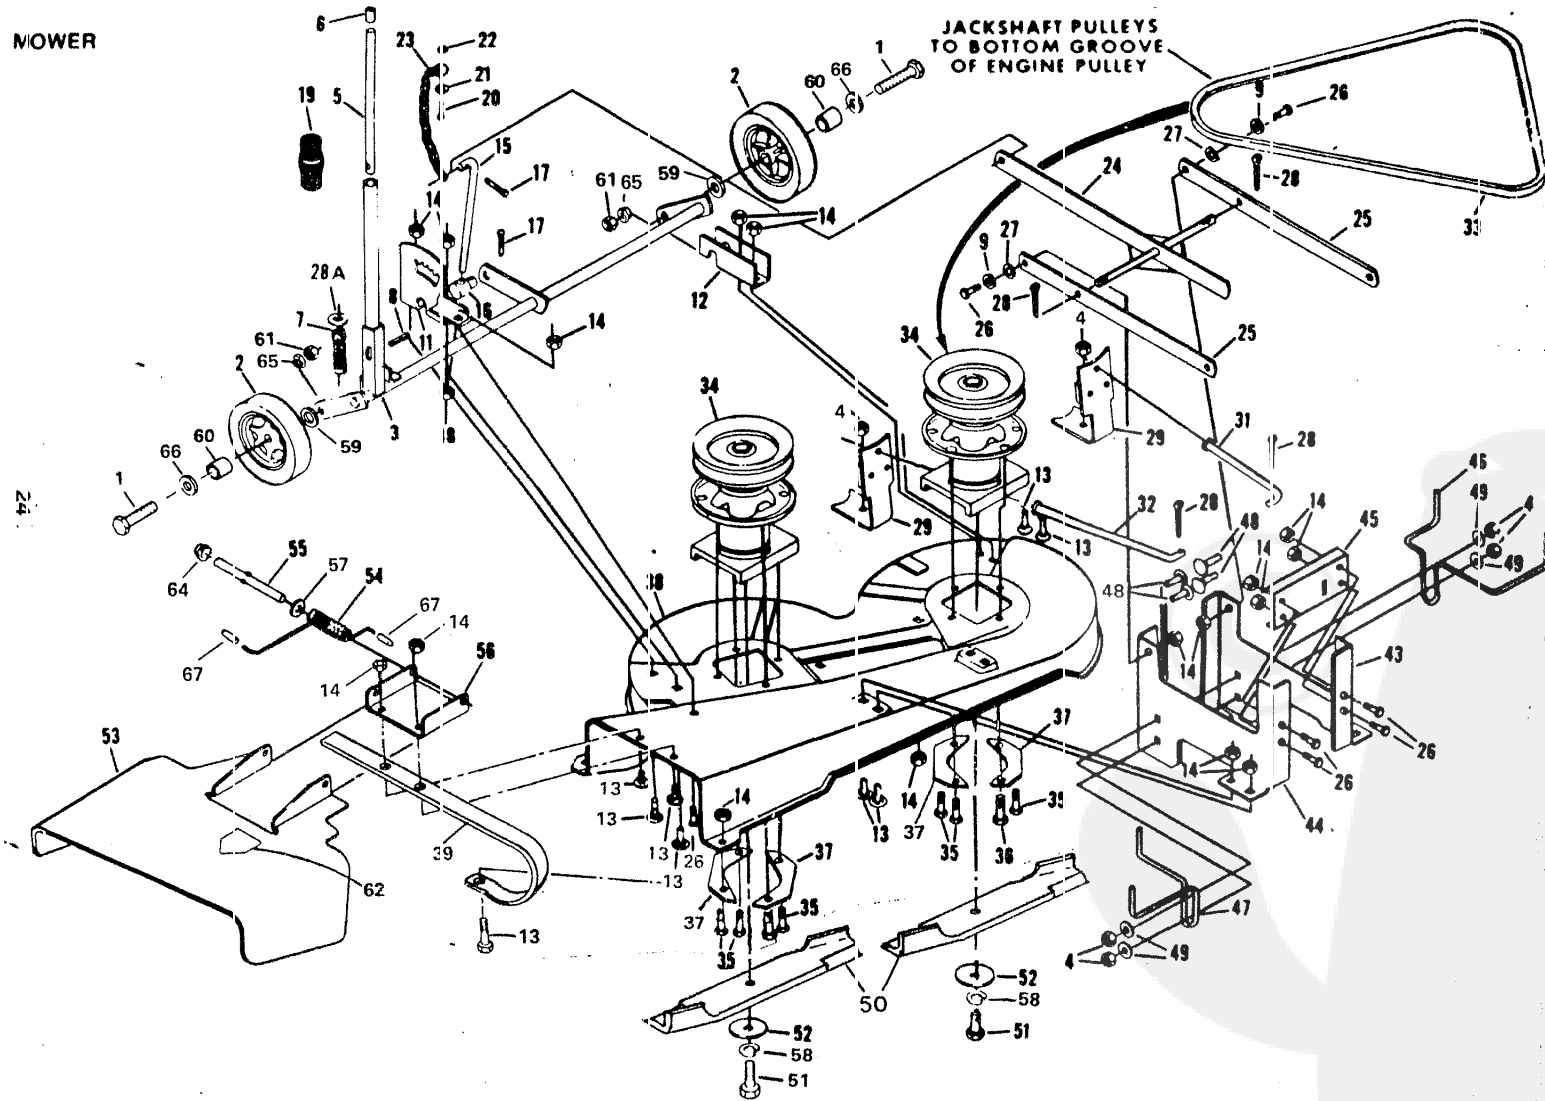

REPAIR PARTS

36" RIDING LAWN TRACTOR--MODEL NUMBER L1900AT

MOWER

REPAIR PARTS

36" RIDING LAWN TRACTOR--MODEL NUMBER L1900AT

MOWER

KEY NO.	PART NO.	DESCRIPTION	KEY NO.	PART NO.	DESCRIPTION
1	74610644	Hex Bolt 3/8 - 24 x 2 - 3/4 Gr. 5	35	17490612	Screw - Hex Washer Thd. Rolling 3/8 - 16 x 3/4 Type TT
2	9536H	Gauge Wheel	36	17490620	Screw - Hex Washer Thd. Rolling 3/8 - 16 x 1 - 1/4 Type TT
3	101061N	Pivot Rod Assembly	37	100668L	Plate - Support
4	73680600	Nut - Crownlock 3/8 - 16	38	677A745	Housing w/Silk Screening
5	1663J	Flod - Plunger	39	8055J	Runner - R.H.
6	7740J	Cap - Lever Plunger	43	71276	Housing Bracket - L.H.
7	71669	Spring	44	71277	Housing Bracket - R.H.
8	667J	Pin - Drive Lock	45	71278	Channel
9	19111216	Washer 11/32 x 3/4 x 16 Ga.	46	71298	Belt Keeper - L.H.
11	72937	Quadrant Assembly	47	71299	Belt Keeper - R.H.
12	67337	Pivot Rod Support	48	72240608	*Bolt, Carriage 3/8 - 16 x 1
13	7214050E	Bolt, Carriage 5/16 - 18 x 5/8 Gr. 5	49	19131407	Washer 13/32 x 7/8 x 7 Ga.
14	7368050C	Locknut - Gripco 5/16 - 18 Gr. B	50	120262X	Blade
15	71300	Adjustment Rod	51	74610624	*Bolt, Hex 3/8 - 24 x 1 - 1/2 Gr. 5
16	71301	Turnion	52	19133808	Washer 13/32 x 2 - 3/8 x 8 Ga.
17	76020312	Cotter Pin 3/32 x 3/4	53	101025K	Deflector (Discharge Guard) w/Silk Screen
18	73800600	Locknut w/Washer 3/8 - 16 UNC	54	71526	Discharge Spring
19	1747J	Grip. Handle	55	100569K	Hinge Rod
20	74230416	*Screw, Phillips Pan Hd. Machine 1/4 - 20 x 1	56	120244X	Bracket - Deflector
21	19091616	Washer 9/32 x 1 x 16 Ga.	57	19111416	Washer 11/32 x 7/8 x 16 Ga.
22	73680400	*Nut, Hex Lock 1/4 - 20	58	10030600	Lockwasher 3/8
23	74014	Sway Chain	59	19131316	*Washer 13/32 x 13/16 x 16 Ga.
24	72915	Parallel Rod Assembly	60	7375H	Bushing
25	71297	Parallel Link	61	7810H	*Nut - Lock 3/8 - 24
26	74760512	*Bolt, Hex Head 5/16 - 18 x 3/4	62	3495J	Label - Warning CPSC
27	71616	Spacer	64	5846R	Pushnut
28	76020416	*Cotter Pin 1/8 x 3/4	65	101062K	Bushing - Height Adj.
28A	19151216	Washer 15/32 x 3/4 x 16 Ga.	66	19131614	Washer 13/32 x 1 - 1/4 x 14 Ga.
28B	72140506	*Bolt, Carriage Sh. Shoulder 5/16 - 18 x 3/4 Gr. 5	67	105304X	Cap - Sleeve
29	106577X	Brake Assembly			
31	71525	Brake Rod - L.H.			
32	71524	Brake Rod - R.H.			
33	<u>62828</u>	v Belt			
34	<u>105772X</u>	Jackshaft Assembly			

*STANDARD HARDWARE--PURCHASE LOCALLY