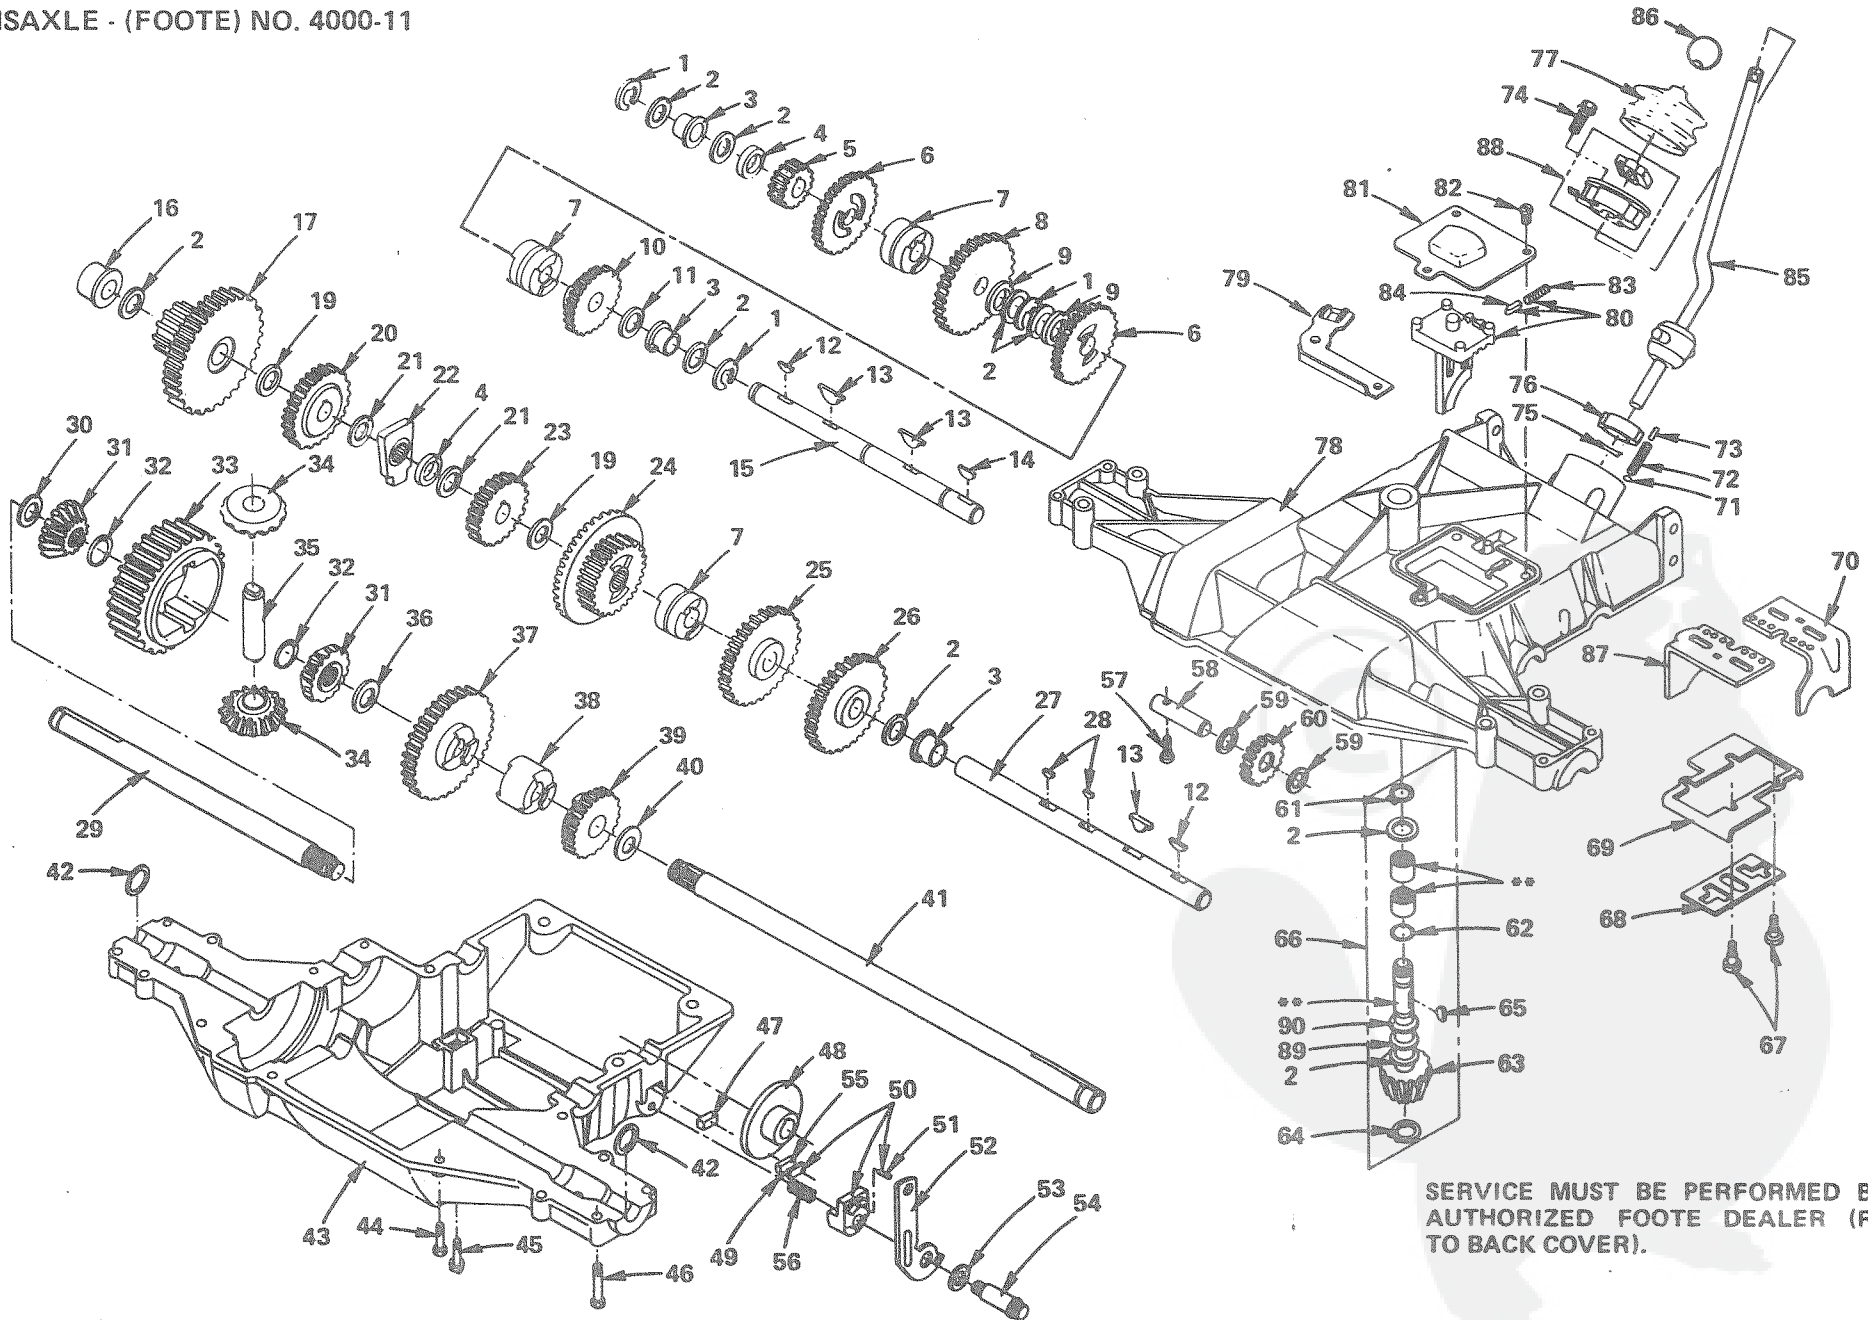

REPAIR PARTS

36" RIDING LAWN TRACTOR-MODEL NUMBER L1904BR

TRANSAXLE - (FOOTE) NO. 4000-11

.24.

SERVICE MUST BE PERFORMED BY AN AUTHORIZED FOOTE DEALER (REFER TO BACK COVER).

REPAIR PARTS

36" RIDING LAWN TRACTOR--MODEL NUMBER L1904BR

TRANSAXLE - (FOOTE) NO. 4000-11

KEY NO.	PART NO.	DESCRIPTION	KEY NO.	PART NO.	DESCRIPTION
1	1106	Ring, Retaining	41	3162	Axle, R.H.
2	1145	Washer, Plain, 1.00 x .630 x .060	42	3191	Seal, Felt
2	1358	Washer, Plain, 1.00 x .630 x .050	43	3264-2	Housing, Lower
2	1425	Washer, Plain, 1.00 x .630 x .045	44	3396	Bolt, Hex Hd., S.T. 1/4 - 20 x .875
2	1068	Washer, Plain, 1.00 x .630 x .040	45	3323	Screw, Machine, No. 12 - 24 x .625
2	1424	Washer, Plain, 1.00 x .630 x .035	46	1360	Bolt, Hex Hd., S.T. 1/4 - 20 x 1 - 5/16
2	1082	Washer, Plain, 1.00 x .630 x .031	47	3404	Puck, Friction
2	1423	Washer, Plain, 1.00 x .630 x .025	48	1902	Disc, Brake
2	1441	Washer, Plain, 1.00 x .630 x .020	49	3293	Spacer, (.045)
2	1708	Washer, Plain, 1.00 x .630 x .015	50	2618	Assembly, Brake Jaw Kit
3	1101	Bearing, Flange	51	1606	Screw, Set (No. 8 - 32)
4	3309	Spacer, 1.00 x .630 x .110	52	2977	Assembly, Lever, Actuating
5	1174	Gear, Spur, 13T.	53	1546	Washer, Plain, .750 x .505 x .006
6	3458	Gear, Spur, 25T.	54	1477	Bolt, Shoulder
7	1574	Collar, Clutch	55	3242	Puck, Friction
8	3459	Gear, Spur, 30T.	56	1479	Spring, Compression
9	3410	Spacer, 1.00 x .630 x .260	57	3188	Screw, Tapping, No. 10 - 24 x 1.00
10	3457	Gear, Spur, 20T.	58	3182	Shaft, Idler
11	1441	Washer, Plain, 1.00 x .630 x .020	59	3194	Washer, Plain, 1.00 x .505 x .020
12	1369	Key Wdrf., No. 3 Alloy	60	2718	Assembly, Gear, Idler
13	3068	Key, Hi - Pro, Special	61	1099	Ring, Retaining
14	1375	Key, Wdrf., No. 61	62	3312	O-Ring
15	4131	Shaft, Intermediate	63	3232	Pinion, Bevel, 16T.
16	3186	Bearing, Flange	64	1100	Ring, Retaining
17	4036	Assembly, Gear, Spur, 12T. & 37T.	65	1374	Key, Wdrf., No. 9
19	1425	Washer, Plain, 1.00 x .630 x .045	66	2945	Assembly, Kit, Input Shaft
20	3147	Gear, Spur, 25T.	67	3240	Screw, Posi-Driv, 1/4 - 28 x 3/4
21	1423	Washer, Plain, 1.00 x .630 x .025	68	3296	Plate, Lockout
22	2794	Assembly, Support, Shaft	69	3208	Plate, Fork, Support
23	3149	Gear, Spur, 20T.	70	3189	Fork, Shifter
24	2792	Assembly, Gear, Spur & Bevel	71	1037	Ball, Detent
25	3425	Gear, Spur, 33T.	72	1475	Spring, Detent
26	3153	Gear, Spur, 30T.	73	3239	Screw, Set, 1/4 - 20 x 1/2
27	3161	Shaft, Drive	74	3306	Screw, Hex Hd., No. 10 - 24 x 1
28	3311	Key, Wdrf., No. 3 Alloy, Special	75	1096	Washer, Wave
29	3163	Axle, L.H.	76	1091	Insert, Nylon
30	3180	Washer, Plain, 1.25 x .755 x .062	77	3413	Boot, Switch
30	3184	Washer, Plain, 1.25 x .755 x .031	78	3265-4	Housing, Upper
30	3198	Washer, Plain, 1.25 x .755 x .040	79	3192	Lever, Shift, Hi-Lo
30	3408	Washer, Plain, 1.25 x .755 x .020	80	2960	Assembly, Kit, Fork, Shifter, Hi-Lo
31	3155	Gear, Miter, 15T., Splined	81	3193	Plate, Cover, Hi-Lo
32	3395	Ring, Retaining, Spirolox R	82	3035	Bolt, Hex, S.T., No. 8 - 32 x .500
33	3154	Gear, Spur, 32T.	83	3427	Spring, Detent
34	3156	Gear, Miter, 15T.	84	3428	Pin, Detent
35	3179	Shaft, Cross	85	2975	Assembly, Lever, Shift
36	3184	Washer, Plain, 1.25 x .755 x .031	86	3444	Knob, Shift
37	3157	Gear, Spur, 35T.	87	3297	Fork, Shifter, R.H.
38	3158	Lock, Gear	88	2968	Assembly, Component, Switch
39	3159	Gear, Spur, 22T.	89	1425	Washer, Plain, 1.00 x .630 x .045
40	3180	Washer, Plain, 1.25 x .755 x .062	90	1068	Washer, Plain, 1.00 x .630 x .040

**ORDER KEY NO. 66