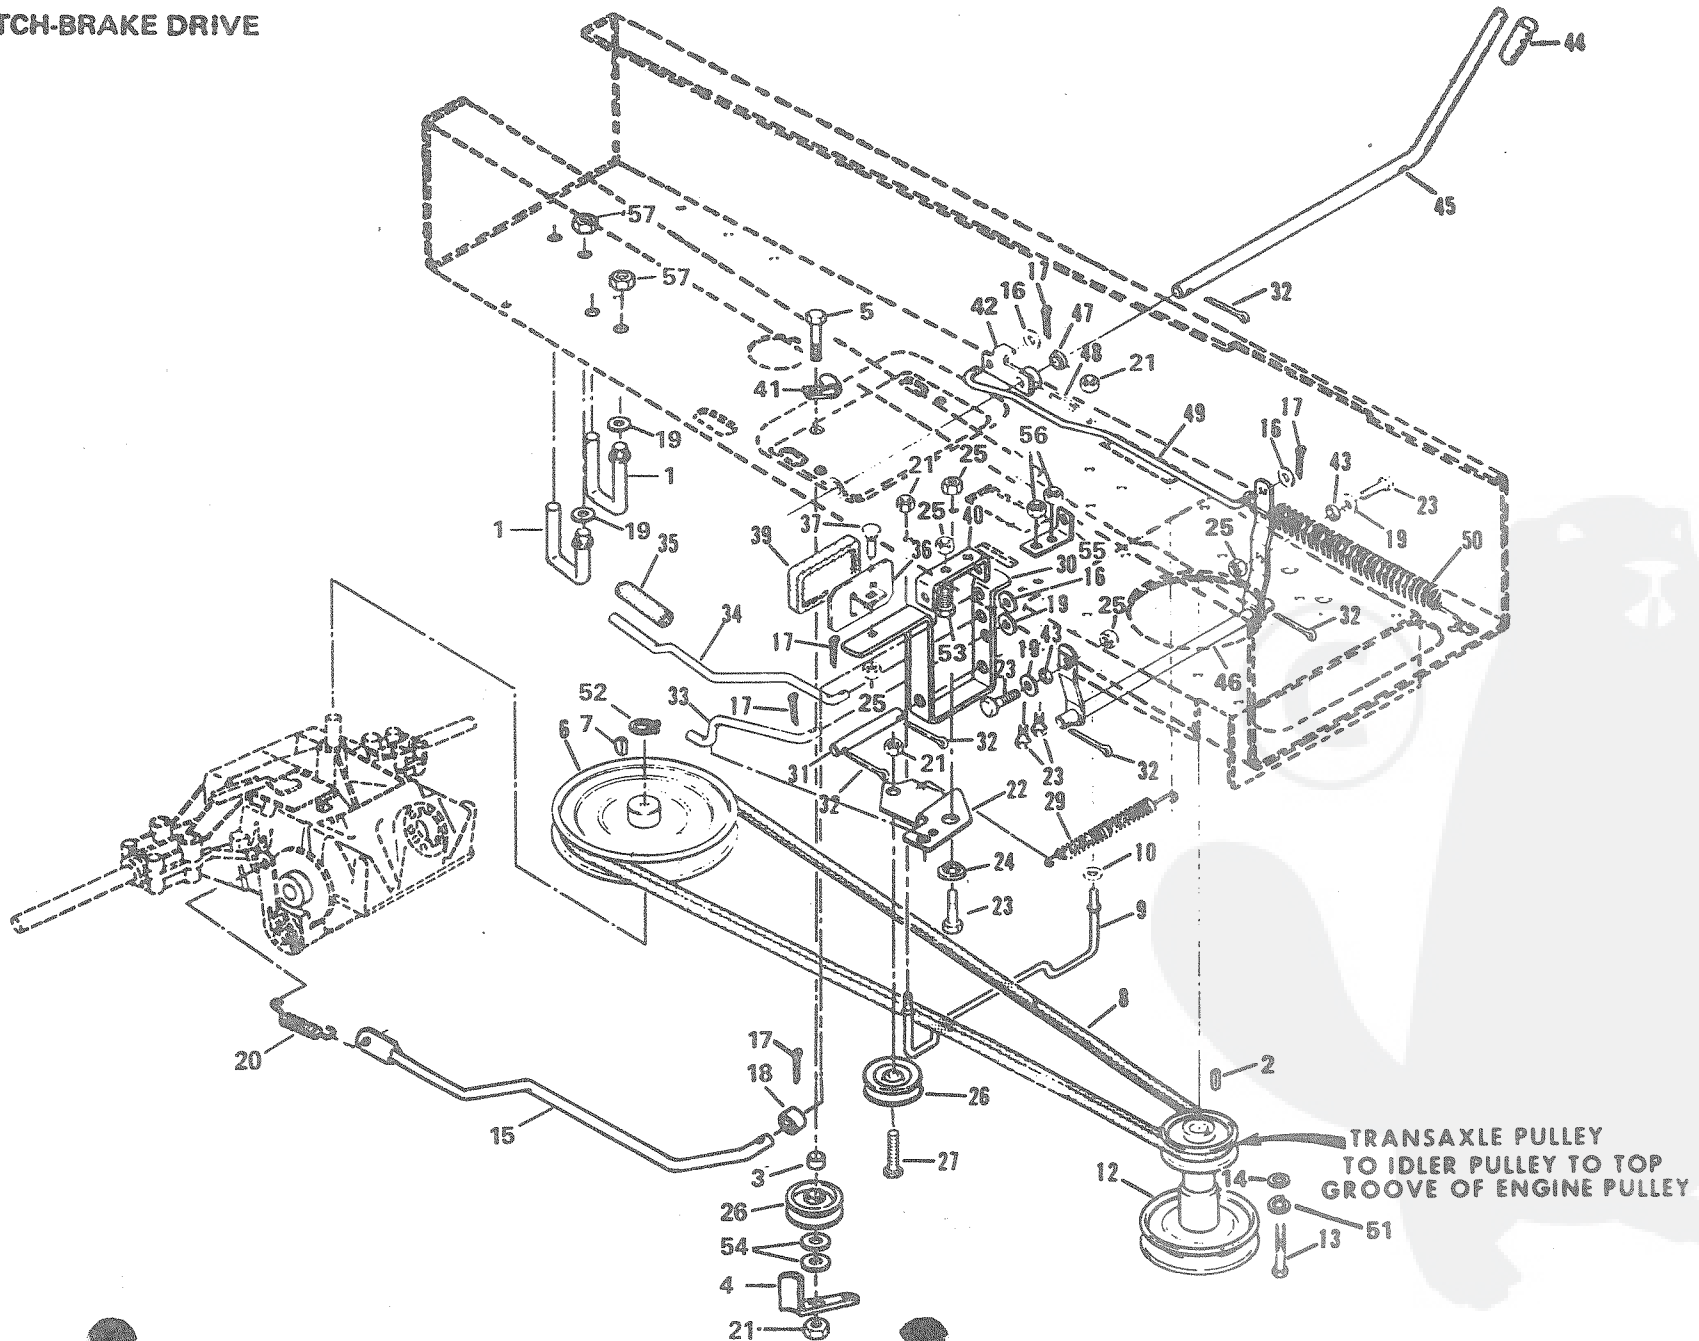

REPAIR PARTS

36" RIDING LAWN TRACTOR--MODEL NUMBER L1904BR

CLUTCH-BRAKE DRIVE

REPAIR PARTS

36" RIDING LAWN TRACTOR--MODEL NUMBER L1904BR

CLUTCH-BRAKE & DRIVE

KEY NO.	PART NO.	DESCRIPTION	KEY NO.	PART NO.	DESCRIPTION
1	5942J	Belt Guide	23	74760512	* Bolt, Hex 5/16 - 18 x 3/4
2	9396E	Key	24	71202	Bushing
3	5912J	Spacer	25	73680500	Locknut - Gripco 5/16 - 18 Gr. B
4	6278J	Keeper - Belt	26	67400	Pulley - Idler
5	74760644	Bolt, Hex 3/8 - 16 x 2 - 3/4	27	74760624	* Bolt, Hex 3/8 - 16 x 1 - 1/2
6	5925J	Pulley - Transaxle	29	2044J	Spring - Idler
7	2228M	Woodruff Key No. 9	30	678H324	Foot Pedal
8	5928J	V-Belt	31	71223	Pedal Shaft
9	678H538	Mid Belt Guide	32	76020416	* Cotter Pin 1/8 x 1
10	19131416	Washer 13/32 x 7/8 x 16 Ga.	33	74419	Clutch Rod
12	101058M	Pulley - Engine	34	373J	Parking Brake Rod
13	74770728	Bolt, Hex 7/16 - 20 x 1 - 3/4 Gr. 5	35	71226	Grip
14	19142405	Washer 7/16 x 1 - 1/2 x 5 Ga.	36	71222	Pedal Plate
15	7504J	Brake Rod	37	72140506	Bolt, Carriage 5/16 - 18 x 3/4 Gr. 5
16	19131216	Washer 13/32 x 3/4 x 16 Ga.	39	67365	Foot Pad
17	76020312	* Cotter Pin 3/32 x 3/4	40	678H58	Pedal Bracket
18	5916J	Spacer	41	2751R	Clip - Fuel Line
19	19111216	Washer 11/32 x 3/4 x 16 Ga.	42	678H551	Clutch Arm Assembly
20	7505J	Brake Spring	43	71195	Spacer
21	73680600	Nut - Crownlock 3/8 - 16	44	71246	Grip
22	678H59	Idler Bracket	45	71242	Clutch Handle
			46	71191	Clutch Arm Assembly
			47	19171616	Washer, 17/32 x 1 x 16 Ga.
			48	2364J	Pin, Spirol 3/16 x 1
			49	74474	Blade Clutch Rod
			50	71248	Spring
			51	10040700	* Lockwasher 7/16 Heavy
			52	12000028	Retainer Ring
			53	74780512	* Bolt, Hex 5/16 - 18 x 3/4 Gr. 5
			54	19131210	Washer 13/32 x 3/4 x 10 Ga.
			55	678H60	Switch Bracket
			56	73680500	Locknut - Gripco 5/16 - 18
			57	73510500	Nut - Keps 5/16 - 18

*STANDARD HARDWARE--PURCHASE LOCALLY