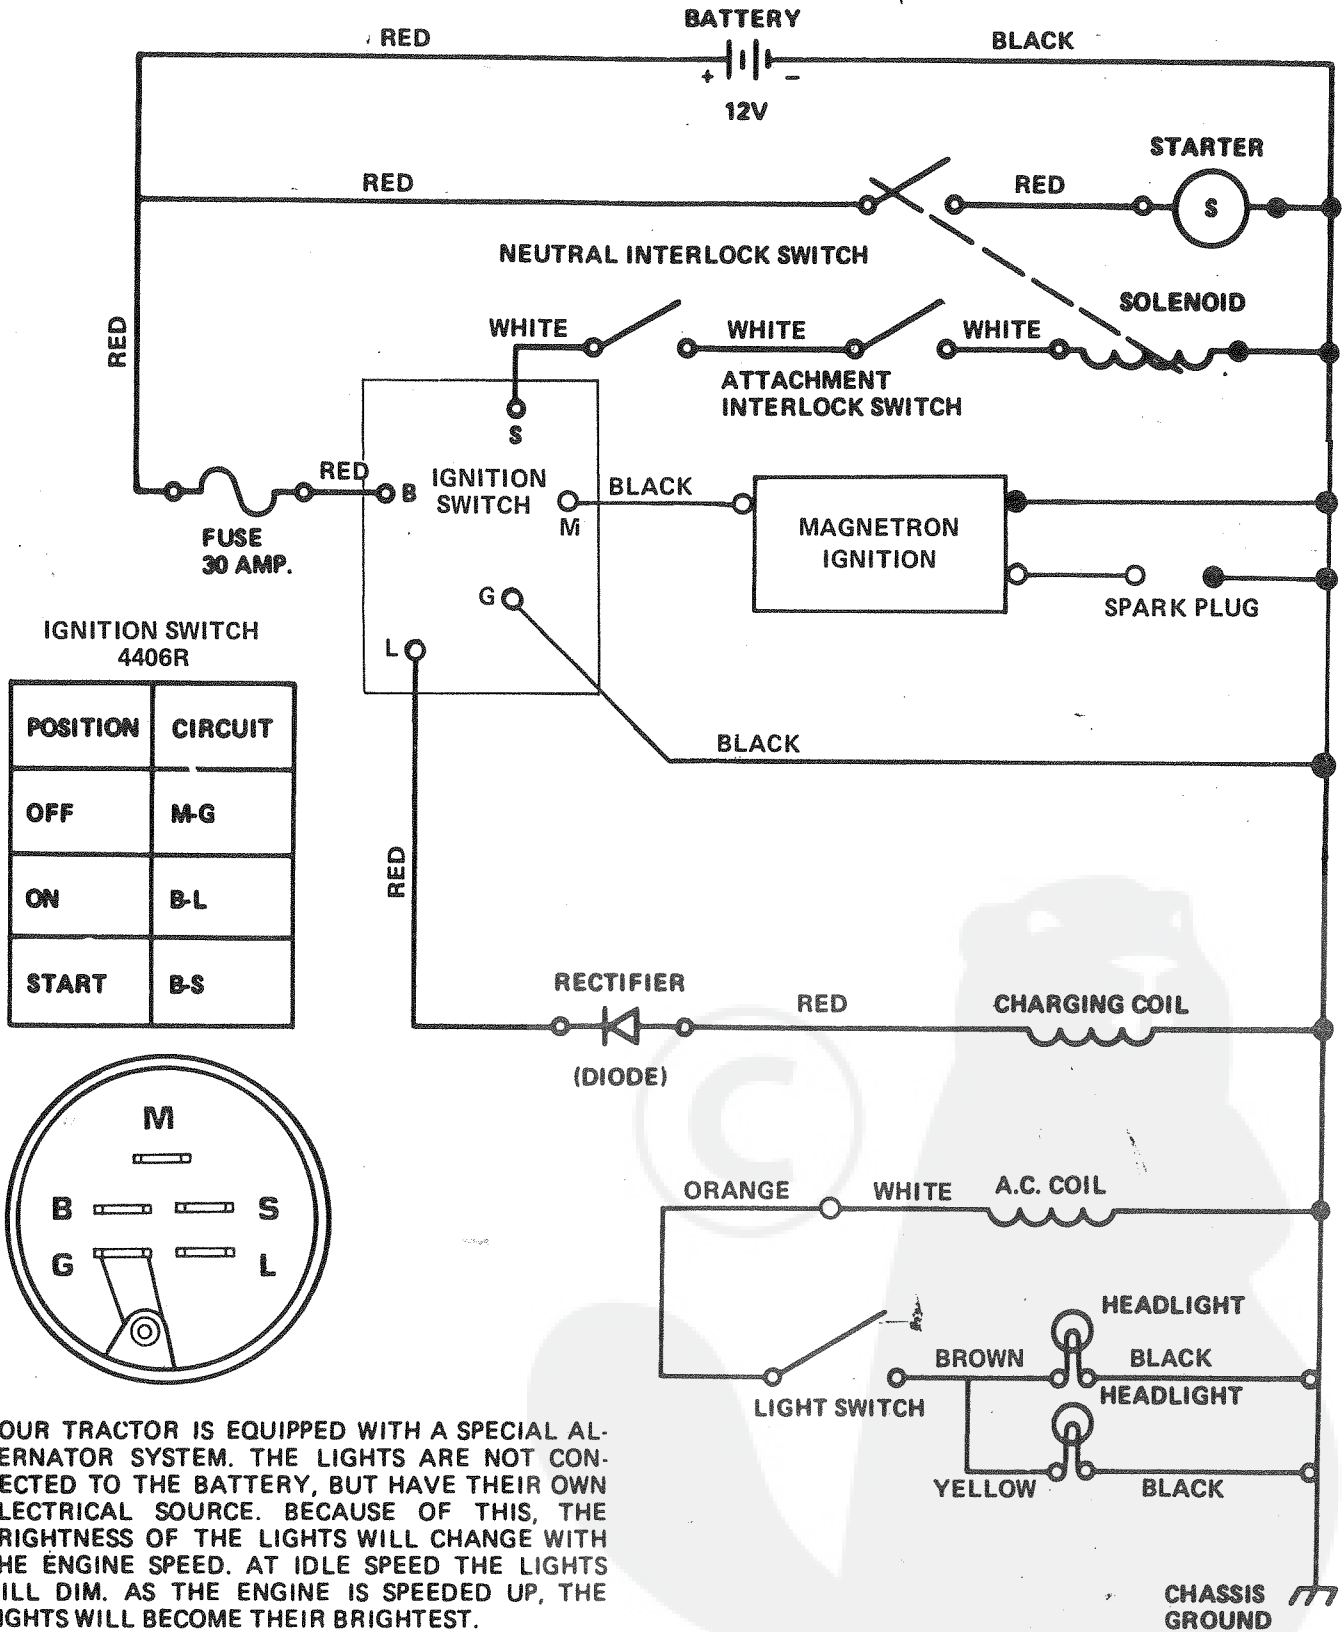

SCHEMATIC DIAGRAM

WIRING INSULATED CLIPS

If Insulated Clips were removed for servicing of unit, they should be replaced to properly secure your wiring.

REPAIR PARTS

36" RIDING LAWN TRACTOR--MODEL NUMBER L1904BR

ELECTRIC & ENGINE

REPAIR PARTS

36" RIDING LAWN TRACTOR--MODEL NUMBER L1904BR

ELECTRIC & ENGINE

KEY NO.	PART NO.	DESCRIPTION
1	74291016	*Screw, Machine Phillips Truss Head No. 10 - 24 x 1
2	6452R	Headlight
3	73025	Headlight Support
4	4632H	Locknut No. 10 - 24
5	73731000	Nut, Keps No. 10 - 24
6	71706	Wire Assembly
7	7755R	Switch - Interlock
8	74191008	*Screw, Machine Phillips Pan Head No. 10 - 24 x 1/2
9	5696J	Wire Harness - Ignition
10	4406R	Ignition Switch (Inc. Key No. 12)
11		Assembly, Component Switch (See Transaxle, page 24)
12	7552H	Key Set
14	719J	Terminal Cover
15	2008J	Solenoid
17	98000134	Nut, Speed No. 10 - 24
21	9272R	Battery Pack
22	67187	Battery Rod
23	70456	Battery Bolt
24	11030400	Lockwasher - Int./Ext. 1/4
25	73490400	*Wing Nut 1/4 - 20
26	2521R	Insulated Clip
26A	225J	Battery Terminal Cover
27	13200300	Std. Elbow 90° 3/8 - 18 NPT
28	5320R	Insulated Clip
29	13280328	Pipe Nipple
30	1407J	Exhaust Gasket
31	6794R	Insulated Clip
32	1389J	Exhaust Tube
33	53490	Locknut 1/4 - 20