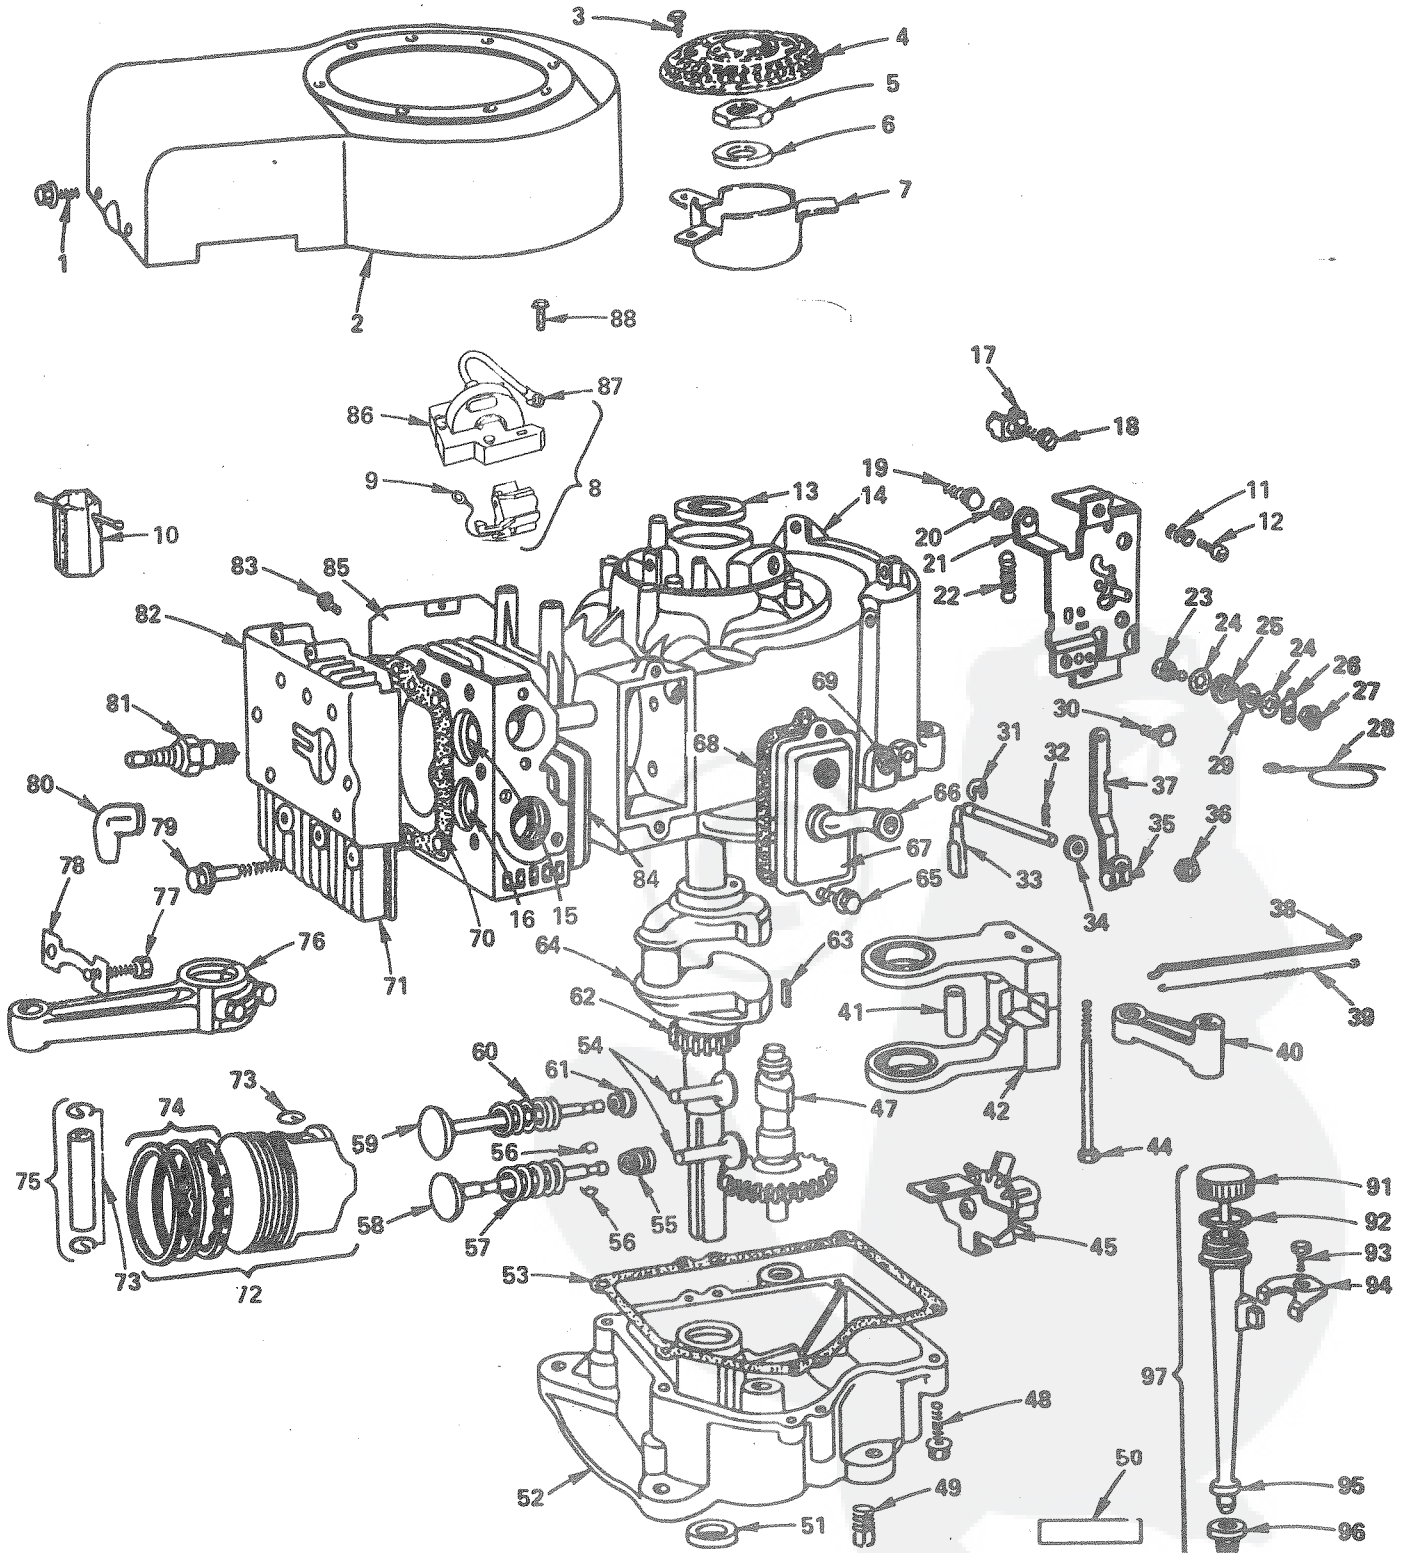

REPAIR PARTS

36" RIDING LAWN TRACTOR--MODEL NUMBER L1904BR
BRIGGS & STRATTON 11 H.P. ENGINE--MODEL NO. 252707, TYPE NO. 0672-01

CYLINDER, CRANKSHAFT AND ENGINE BASE GROUP

ALL ENGINE PARTS MUST BE PURCHASED THROUGH AND SERVICE PERFORMED BY YOUR LOCAL BRIGGS AND STRATTON DEALER.

REPAIR PARTS

36" RIDING LAWN TRACTOR--MODEL NUMBER L1904BR
BRIGGS & STRATTON 11 H.P. ENGINE--MODEL NO. 252707, TYPE NO. 0672-01

CYLINDER, CRANKSHAFT AND ENGINE BASE GROUP