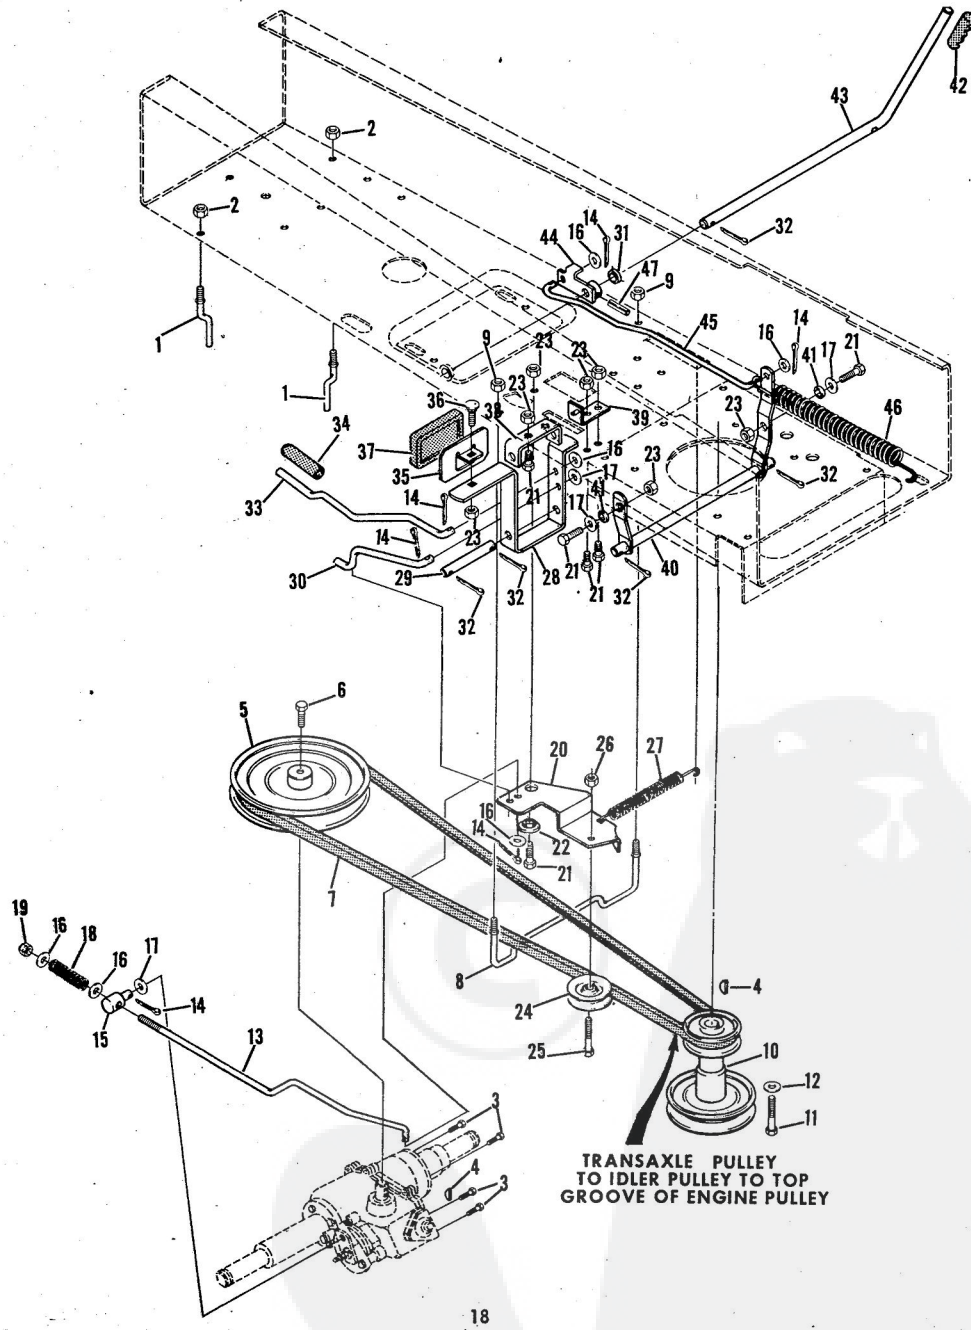

ROPER 36" RIDING LAWN MOWER MODEL NUMBER L82146R

ROPER 36" RIDING LAWN MOWER MODEL NUMBER L82146R

Ref. No.	Part No.	Part Name	Ref. No.	Part No.	Part Name
1	371200	Belt Guide	23	368478	Nut, Lock 5/16-18
2	354922	Nut, Keps 5/16-18	24	367400	Idler Pulley
3	368205	Screw, Hex Head w/Washer 5/16-18 x 7/8	25	365542	Bolt, Hex Head 3/8-16 x 1 1/2
4	365053	Key, Woodruff #6	26	365543	Nut, Lock 3/8-16
5	371234	Pulley	27	367610	Idler Spring
6	357917	Screw, Hex Head 1/4-20 x 3/4	28	371221	Foot Pedal
7	371240	Belt	29	371223	Pedal Shaft
8	371241	Mid Belt Guide	30	371224	Clutch Rod
9	355615	Nut, Keps 3/8-16	31	353632	Washer, Flat Steel .531-1 x .063
10	371923	Pulley - Engine	32	32654	Cotter Pin 3/4
11	368874	Screw, Machine w/Washer Nylon 3/8-24 x 1 3/8	33	371225	Park Brake Rod
12	362735	Washer, Flat Steel .375-1.250 x .201	34	371226	Grip
13	371237	Brake Rod	35	371222	Pedal Plate
14	32947	Cotter Pin 3/4	36	359476	Bolt, Carriage 5/16-18 x 3/4
15	371238	Trunnion	37	367365	Foot Pad
16	353998	Washer, Flat Steel .406-.750 x .063	38	371199	Pedal Bracket
17	350806	Washer, Flat Steel .328-.750 x .063	39	371204	Switch Bracket
18	371239	Brake Spring	40	371191	Clutch Arm Assembly
19	362336	Nut, Lock 3/8-16	41	371195	Spacer
20	371201	Idler Bracket	42	371246	Grip
21	351630	Bolt, Hex Head 5/16-18 x 3/4	43	371242	Clutch Handle
22	371202	Bushing	44	371243	Clutch Arm Assembly
			45	371247	Blade Clutch Rod
			46	371248	Spring
			47	352379	Spring Pin 3/16 x 1