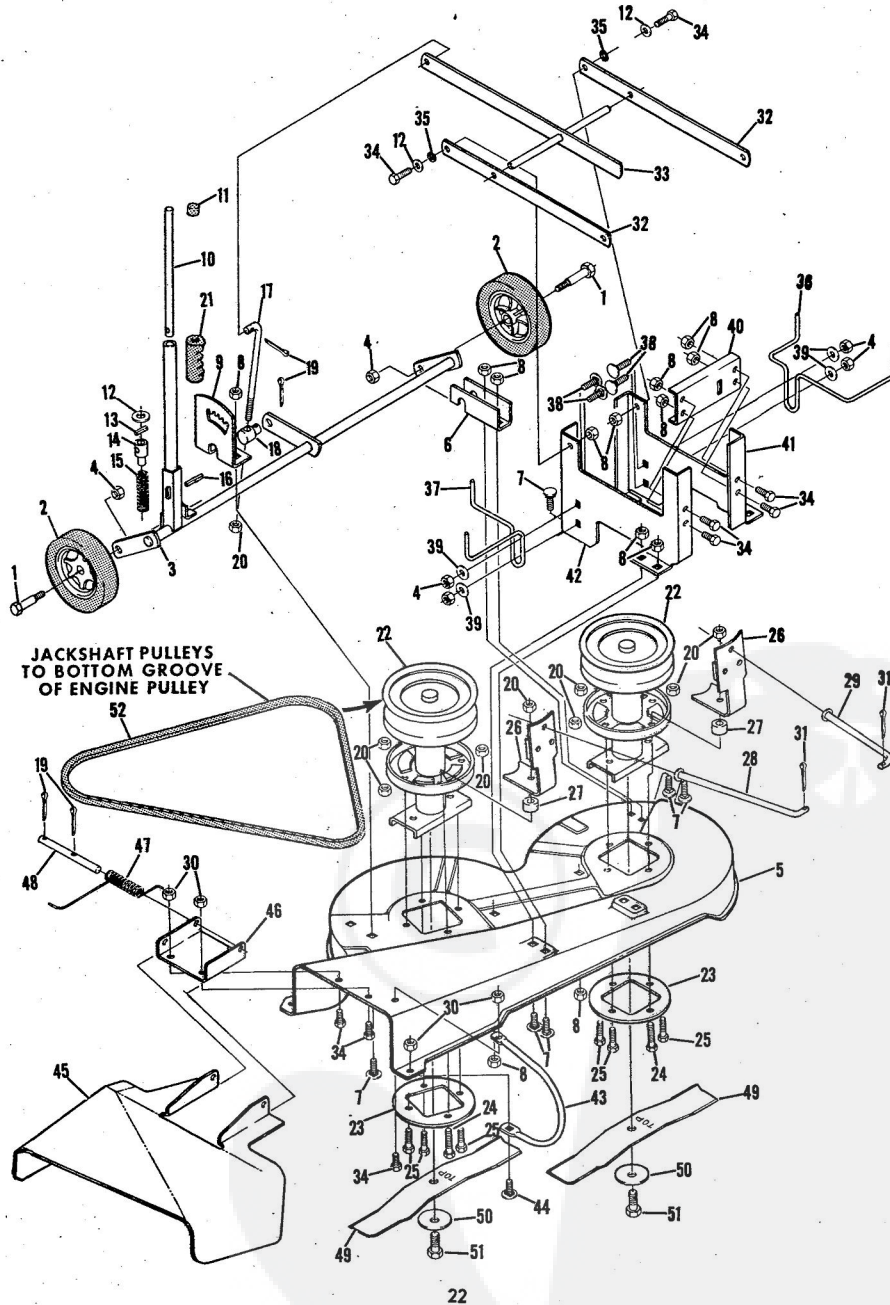

ROPER 36" RIDING LAWN MOWER MODEL NUMBER L82146R

ROPER 36" RIDING LAWN MOWER MODEL NUMBER L82146R

Ref. No.	Part No.	Part Name	Ref. No.	Part No.	Part Name
1	360838	Axle Bolt (Special)	28	371524	Blade Brake Rod - R.H.
2	363655	Gauge Wheel	29	371525	Blade Brake Rod - L.H.
3	371671	Pivot Rod Assembly	30	363124	Nut, Lock 5/16-18
4	365543	Nut, Nylok 3/8-16	31	32655	Cotter Pin 1/8 x 1
5	371730	Housing w/Silk Screening	32	371297	Parallel Link
6	367337	Pivot Rod Support	33	371294	Parallel Rod Assembly
7	366238	Bolt, Carriage 5/16-18 x 5/8	34	351630	Bolt, Hex Head 5/16-18 x 3/4
8	368478	Nut, Lock 5/16-18	35	371616	Spacer
9	371659	Quadrant	36	371298	Belt Keeper - L.H.
10	371661	Rod	37	371299	Belt Keeper - R.H.
11	371673	Plunger Cap	38	361306	Bolt, Carriage 3/8-16 x 3/4
12	350806	Washer, Flat Steel .328-.750 x .063	39	354005	Washer, Flat Steel .405-.860 x .095
13	352870	Spring Pin 1/8 x 5/8	40	371278	Channel
14	371658	Plunger	41	371276	Housing Bracket - L.H.
15	371669	Spring	42	371277	Housing Bracket - R.H.
16	354960	Spring Pin 1/4 x 1 1/2	43	371647	Skid
17	371300	Adjustment Rod	44	359476	Bolt, Carriage 5/16-18 x 3/4
18	371301	Trunnion	45	371529	Discharge Guard
19	32947	Cotter Pin 3/4	46	371528	Bracket - Discharge Guard
20	362336	Nut, Lock 3/8-16	47	371526	Spring - Discharge
21	371672	Grip	48	371555	Hinge Rod
22	371275	Jackshaft Assembly	49	371285	Blade
23	371575	Plate	50	367354	Washer, Flat Steel .390-2.38 x .156
24	365542	Screw, Hex Head 1/4-20 x 1 1/2	51	367676	Screw, Machine w/Lock Washer Nylon 3/8-24 x 7/8
25	364605	Bolt, Hex Head 3/8-16 x 1	52	362828	Belt
26	371523	Brake Spring Assembly			
27	371522	Spacer