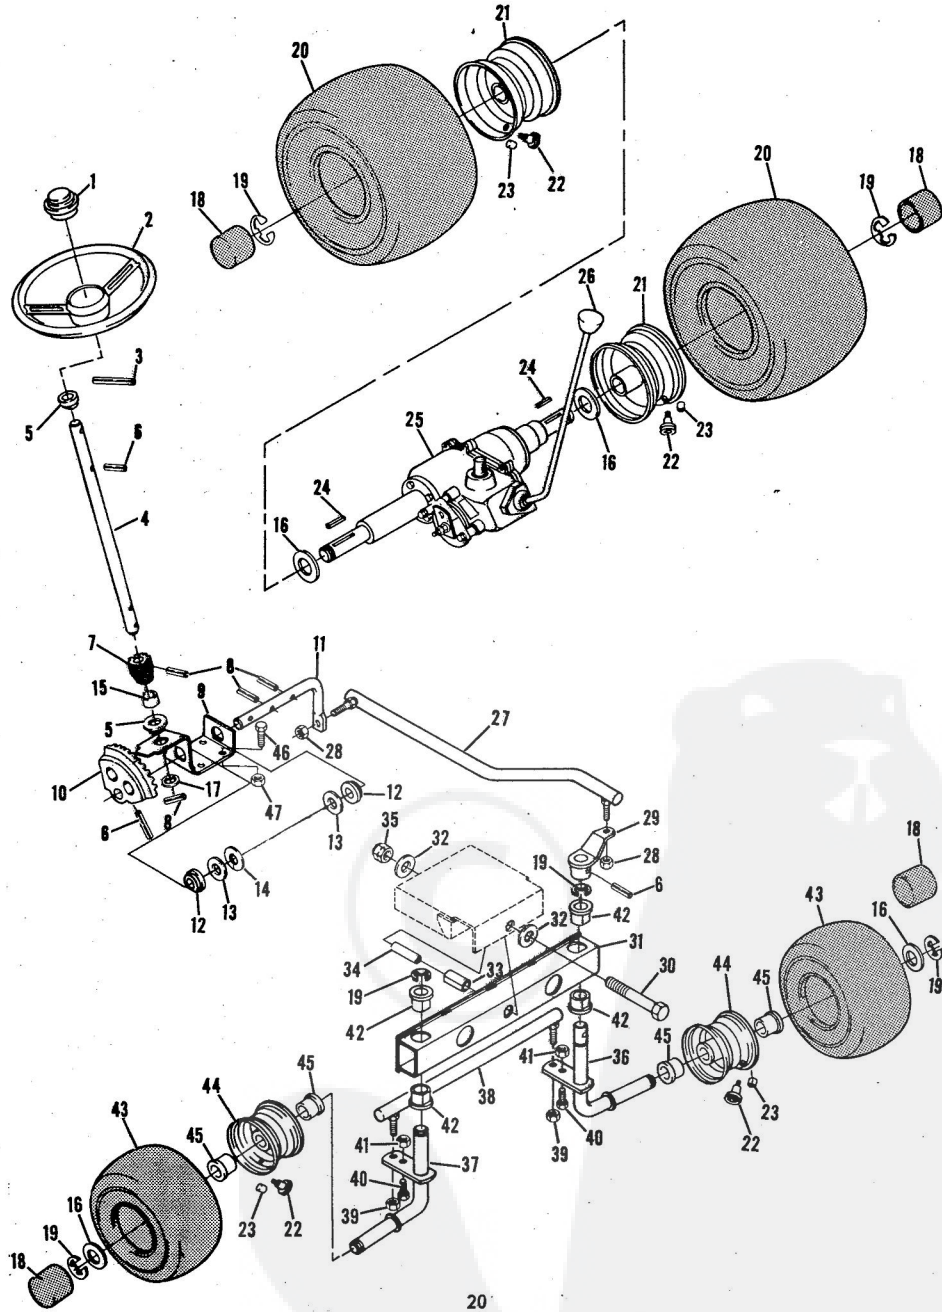

ROPER 36" RIDING LAWN MOWER MODEL NUMBER L82146R

ROPER 36" RIDING LAWN MOWER MODEL NUMBER L82146R

Ref. No.	Part No.	Part Name	Ref. No.	Part No.	Part Name
1	371939	Insert Cap	25	794126	Transaxle Assembly (See Page 26 and 27) Tecumseh Products Company Model 143.649
2	371935	Steering Wheel			
3	360785	Spring Pin 1/4 x 1 1/4	26	371267	Knob
4	371209	Steering Shaft	27	371219	Drag Link
5	371210	Bushing	28	361342	Nut, Hex 3/8-24
6	362079	Spring Pin 1/4 x 1 1/4	29	371185	Steering Arm Assembly
7	371171	Pinion Gear	30	364606	Bolt, Hex Head 1/2-13 x 3
8	352379	Spring Pin 3/16 x 1	31	371179	Rocker Bar Assembly
9	371206	Steering Bracket	32	359164	Washer, Flat Steel .515-7/8 x .063
10	371172	Gear	33	367151	Rocker Bar Pivot
11	371207	Steering Rod	34	371188	Pivot Spacer
12	371208	Bushing	35	360249	Nut, Lock 1/2-13
13	353462	Washer, Flat Steel .656-1.250 x .093	36	371183	Kingpin Assembly - L.H.
14	353848	Washer, Flat Steel .630-1 x .031	37	371184	Kingpin Assembly - R.H.
15	371211	Shaft Spacer	38	371189	Tie Rod
16	352966	Washer, Flat Steel .765-1.250 x .060 (R.R.-L.R. - R.F.-L.F.)	39	367892	Nut, Lock 5/16-24 (R.F.-L.F.)
17	359307	Washer, Flat Steel .750-1.375 x .110	40	355912	Bolt, Hex Head 3/8-16 x 3/4 (R.F.-L.F.)
18	371259	Hub Cap (R.R.-L.R. - R.F.-L.F.)	41	362336	Nut, Lock 3/8-16 (R.F.-L.F.)
19	352913	E-Ring 3/4 Shaft (R.R.-L.R. - R.F.-L.F.)	42	371182	Bearing - Kingpin (R.F.-L.F.)
20	371653	Tire (18 x 9.50 x 8) (R.R.-L.R.)	43	371651	Tire (15 x 6.00 x 6) (R.F.-L.F.)
21	371652	Rim (R.R.-L.R.)	44	371650	Rim (R.F.-L.F.) (Incl. Ref. #45)
22	365139	Valve Stem (R.R.-L.R. - R.F.-L.F.)	45	366506	Bearing (R.F.-L.F.)
23	359192	Valve Cap (R.R.-L.R. - R.F.-L.F.)	46	351630	Bolt, Hex Head 5/16-18 x 3/4
24	366414	Square Key 3/16 x 2	47	368478	Nut, Lock 5/16-18