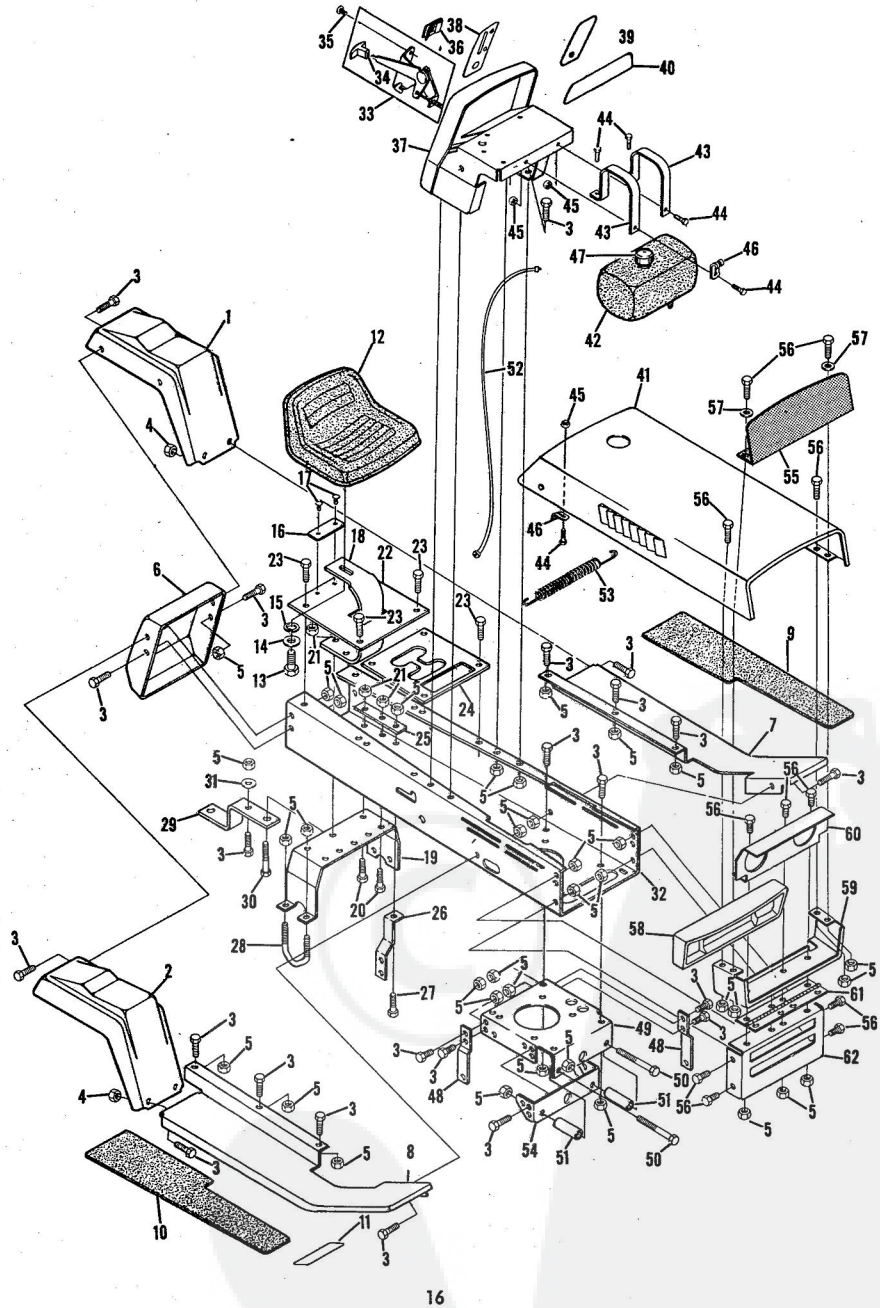

ROPER 36" RIDING LAWN MOWER MODEL NUMBER L82146R

ROPER 36" RIDING LAWN MOWER MODEL NUMBER L82146R

Ref. No.	Part No.	Part Name	Ref. No.	Part No.	Part Name
1	371214	Fender - L.H.	33	371676	Remote Control Assembly (Incl. Ref. #34)
2	371215	Fender - R.H.	34	361159	Knob - Remote Control
3	351630	Bolt, Hex Head 5/16-18 x 3/4	35	341945	Screw, Machine Phil. #10-24 x 1/2
4	365221	Nut, Keps 5/16-18	36	360891	Nut, Speed #10-24
5	368478	Nut, Lock 5/16-18	37	371249	Dash - Assembly
6	371216	Rear Cover Assembly	38	371695	Decal - Dash - R.H.
7	371212	Foot Rest - L.H.	39	372098	Decal - Dash - L.H.
8	371213	Foot Rest - R.H.	40	371697	Decal - Dash - Instructions
9	371271	Foot Rest Pad - L.H.	41	371941	Hood Assembly
10	371272	Foot Rest Pad - R.H.	42	371254	Fuel Tank
11	368306	Decal - Clutch and Brake	43	371255	Clamp - Fuel Tank
12	378923	Seat Assembly	44	357968	Bolt, Hex Head 1/4-20 x 3/4
13	359095	Bolt, Hex Head 1/2-13 x 1	45	363601	Nut, Lock 1/4-20
14	353084	Washer, Flat Steel .531-1.187 x 1.27	46	372012	Clevis Lanyard
15	318810	Washer, Lock 1/2	47	371256	Fuel Cap
16	371924	Number Plate	48	371190	Brake Rod Bracket
17	354562	Screw, Self-Tapping #10-24 x 3/8	49	371177	Engine Base
18	371196	Seat Spring	50	353984	Bolt, Hex Head 5/16-18 x 2 3/4
19	371197	Transaxle Support	51	371431	Spacer
20	364605	Bolt, Hex Head 3/8-16 x 1	52	372011	Hood Cable
21	365543	Nut, Lock 3/8-16	53	372004	Spring
22	371261	Cover Plate	54	371178	Rocker Bar Support
23	371263	Screw, Hex Head Thread Cutting 5/16-18 x 1/2	55	371913	Hood Insert
24	371262	Chassis Cover	56	351447	Screw, Hex Head 5/16-18 x 7/8
25	371507	Support	57	350806	Washer, Flat Steel .328-.750 x .063
26	371198	Axle Strap	58	371914	Headlight Panel
27	353068	Bolt, Hex Head 5/16-18 x 1	59	371911	Panel Frame
28	371606	Clamp	60	371915	Headlight Support
29	371205	Tow Hitch	61	371928	Hinge
30	365542	Bolt, Hex Head 3/8-16 x 1 1/2	62	371910	Grill Frame - Lower
31	362735	Washer, Flat Steel .375-1.250 x .201			
32	371176	Chassis			