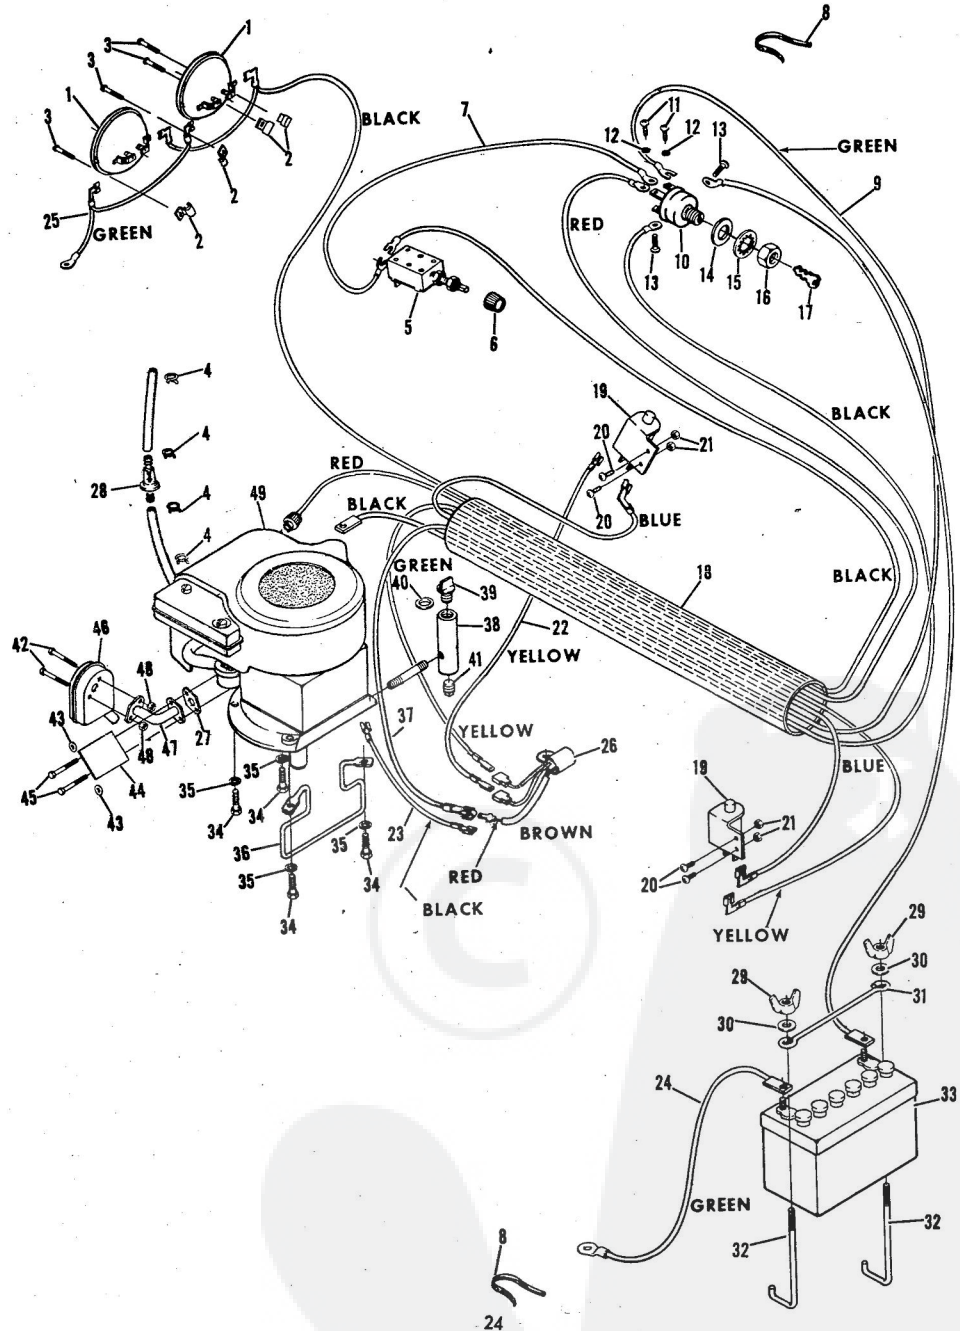

ROPER 36" RIDING LAWN MOWER MODEL NUMBER L82146R

ROPER 36" RIDING LAWN MOWER MODEL NUMBER L82146R

Ref. No.	Part No.	Part Name	Ref. No.	Part No.	Part Name
1	360941	Bulb - Headlight Sealed Beam #4406	27	372144	Exhaust Gasket
2	370467	Headlight Support Bracket	28	371979	Fuel Filter
3	336953	Screw, Thread Cutting #10-24 x 5/8	29	352231	Nut, Wing 1/4-20
4	362707	Hose Clamp	30	353847	Washer, Flat Steel .265-.750 x .063
5	365061	Light Switch (Incl. Ref. #6)	31	367187	Battery Rod
6	368058	Knob, Switch	32	370456	Battery Bolt
7	364903	Wire Assembly	33	370372	Battery Pack
8	343174	Wire Tie	34	371232	Screw, Hex Head Thread Form 3/8-16 x 1 1/4
9	371719	Wire Assembly	35	350902	Washer, Lock 3/8
10	371670	Ignition Switch (Incl. Ref. #11, 12, 13, 15, 16, 17)	36	371231	Belt Keeper
11	360949	Screw, Machine #8-32 x 1/4	37	371382	Pipe Nipple
12	367757	Washer, Lock Internal Tooth #10	38	371381	Oil Fitting
13	367756	Screw, #10-32 x .31	39	371678	Plug, Oil Filler
14	353848	Washer, Flat Steel .640-1 x .063	40	371679	Washer, Oil Fill
15	367758	Washer, Lock Internal Tooth 5/8	41		Plug Drain (See Engine Parts List)
16	367759	Nut, Hex 5/8 x 32	42	353984	Bolt, Hex Head 5/16-18 x 2 3/4
17	367760	Key Set (Pair)	43	35081	Lock Washer 3/8
18	371927	Wire Harness	44	372112	Heat Shield
19	371220	Switch - Interlock	45	370541	Screw, Machine Hex Head 1/4-20 x 5/8
20	361307	Screw, Hex Head Tapping #10-24 x 1/2	46	370458	Muffler
21	354509	Nut, Keps #10-24	47	372110	Muffler Extension Assembly
22	371521	Wire Assembly	48	354922	Nut, Keps 5/16-18
23	368401	Wire Assembly	49		Engine - Model 191707
24	371717	Wire Assembly			Briggs and Stratton (8.0 H.P.)
25	371706	Wire Assembly		372080	Parts List - Owner's Manual
26	371984	Relay Module