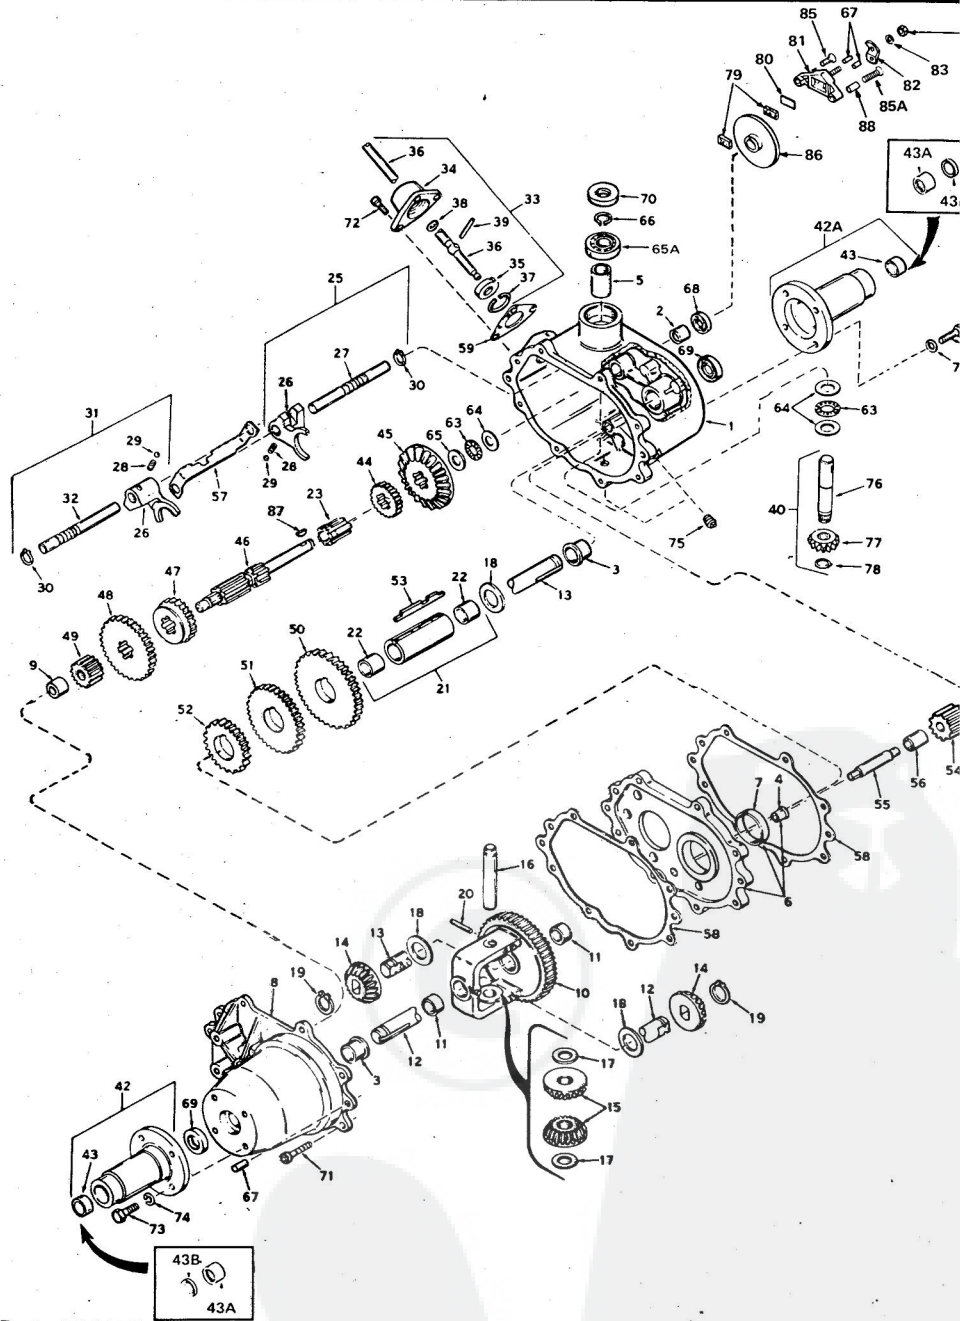

TRANSAXLE NO. 794126

MODEL NUMBER: 143.64

Revised 8-24-73

TRANSAXLE NO. 794126

Ref. No.	Part No.	Part Name
1	794126 770063	Complete Transaxle Case Assy., Transaxle (Incl. Nos. 2, 3 & 5)
2	780086	Bearing, Needle
3	780059	Bearing, Bronze
4	780060	Bearing, Bronze
5	780061	Bearing, Bronze
6	786033	Plate Assy., Center (Incl. Nos. 4 & 7)
7	780062	Bearing, Bronze
8	772042	Cover Assy., Transaxle (Incl. Nos. 3 & 9)
9	780063	Bearing, Needle
10	778053	Gear Assy., Differential (Incl. No. 11)
11	780064	Bearing, Bronze
12	774221	Axle, Left hand
13	774220	Axle, Right hand
14	778067	Gear, Bevel
15	778068	Pinion, Bevel
16	786034	Pin, Drive
17	780065	Washer, Thrust
18	780001	Washer, Thrust
19	788038	Ring, Snap
20	792040	Pin, Roll
21	786035	Sleeve Assy., Countershaft (Incl. No. 22)
22	780066	Bearing, Bronze
23	776090	Shaft, Idler
25	784079	Rod Assy., Shift (1st & Rev.) (Incl. Nos. 26 thru 30)
26	784004	Fork, Shift
27	784083	Rod, Shift
28	792003	Spring
29	792004	Ball, Steel
30	792017	Ring, Snap
31	784084	Rod Assy., Shift (2nd & 3rd) (Incl. Nos. 26, 28, 29, 30 & 32)
32	784085	Rod, Shift
33	784264	Lever & Housing Assy., Shift (Incl. Nos. 34 thru 39)
34	784088	Housing, Shift lever
35	784094	Keeper, Shift lever
36	784265	Lever, Shift
37	792016	Ring, Snap
38	792001	Ring, Quad
39	792049	Pin, Drive
40	776102	Shaft & Gear Assy., Input (Incl. Nos. 76, 77 & 78)
42	782036A	Housing Assy., Axle (Incl. No. 43)
42A	782043	Housing Assy., Axle (Incl. No. 43)
43	780091	Bearing & Seal Assy., Needle (See Note 1)
43A	530105	Bearing, Needle
43B	788042	Seal, Oil

MODEL NUMBER: 143.649

Ref. No.	Part No.	Part Name
44	778024	Gear (16 teeth)
45	778057	Gear, Bevel (33 teeth)
46	776138	Shaft, Shifter & Brake
47	778058	Gear, Shifting (2nd & 3rd)
48	778059	Gear, Shifting (1st & Rev.)
49	778060	Gear, Spur (12 teeth)
50	778061	Gear, Countershaft drive (39 teeth)
51	778062	Gear, Countershaft (34 teeth)
52	778063	Gear, Countershaft (25 teeth)
53	792034A	Key, Countershaft
54	778064	Gear, Reverse Idler
55	776057	Shaft, Reverse Idler
56	786036	Spacer, Reverse Idler
57	784087	Stop, Shifter
58	788033	Gasket, Case & Cover
59	788003	Gasket, Shift lever housing
63	780071	Bearing, Thrust
64	780072	Washer, Thrust
65	780073	Washer, Thrust
65A	780093	Bearing, Ball
66	792035	Ring, Snap
67	786026	Pin, Dowel
68	788043	Seal, Oil
69	788009	Seal, Oil
70	788035	Seal, Oil
71	792036	Screw, Flanged hex hd., 1/4-20 x 1-1/4
72	792007	Screw, Socket hd. cap, 1/4-20 x 3/4
73	792037	Screw, Hex hd., 5/16-18 x 1
74	792029	Lockwasher, 5/16"
75	792039	Plug, Pipe, 1/8"
76	776103	Shaft, Input
77	778077	Pinion, Input
78	788040	Ring, Retaining
79	790006	Pad, Brake
80	790007	Plate, Brake pad
81	790005	Holder, Brake pad
82	790004	Lever, Brake
83	792076	Washer, Flat
84	792075	Nut, Lock
85	792073	Screw, Hex hd. cap, 1/4-20 x 1-1/4 thr'd forming
85A	792085	Screw, Hex hd. cap, 1/4-20 x 2-1/4 thr'd forming
86	790009	Disk, Brake
87	792045	Key, Woodruff No. 61
88	786066	Spacer

NOTE 1: The No. 780091
bearing and seal assy. can be
used interchangeably with
the separate No. 530105
bearing and the separate No.
788042 seal.