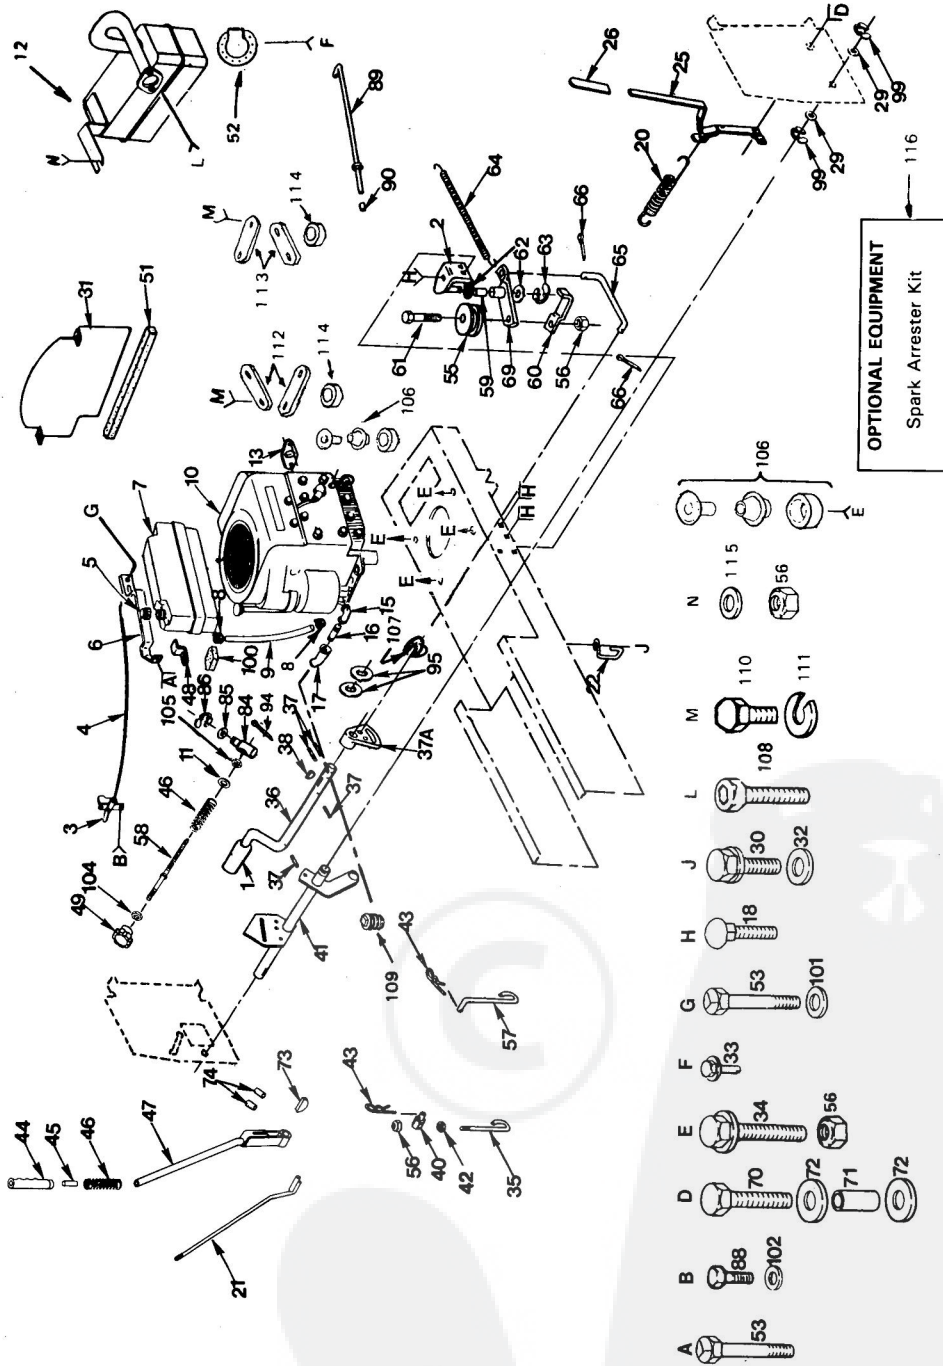

REPAIR PARTS
POWER & MECHANICAL CONTROLS GROUP

ROPER LAWN TRACTOR—MODEL NUMBER LT120BF AND LT120BE

REPAIR PARTS

POWER & MECHANICAL CONTROLS GROUP ROPER LAWN TRACTOR—MODEL NUMBER LT120BF AND LT120BE

KEY NO.	PART NO.	DESCRIPTION	KEY NO.	PART NO.	DESCRIPTION
1	8883R	Pedal Cover	53	74780512	Bolt - Hex 5/16 - 18 x 3/4 Gr.5
2	105724X	Bracket Assembly - Clutch	54	73680500	Locknut 5/16 - 18 Gr.B
3	61159	Knob - Throttle Control	55	108298X	Pulley - Idler
4	120643X	Control - Throttle (Inc. Key No. 3)	56	73680600	Locknut 3/8 - 16
5	8504J	Fuel Cap	57	110029X	Link - Lift
6	104800X	Support - Tank, Fuel	58	110729X	Rod - Adjust. Lift
7	3615J	Tank - Fuel	59	105706X	Bearing
8	6999R	Hose Clamp	60	106499X	Retainer - Belt
9	7833R	Fuel Line	61	74760624	Bolt - Hex 3/8 - 16 x 1 - 1/2
10	281707	Engine Briggs & Stratton, Type No. 01333-01	62	110812X	Washer - Hardened
11	19131016	Washer 13/32 x 5/8 x 16 Ga.	63	12000039	Ring - Klip
12	101273X	Muffler	64	105709X	Spring - Return, Clutch
13	2949R	Gasket - Exhaust	65	105710X	Link - Clutch
15	13240300	90° Street Elbow 3/8 NPT	66	76020412	Pin - Cotter 1/8 x 3/4
16	13280328	Std. Pipe Nipple 3/8 - 18 NPT x 3 - 1/2	69	105705X	Bellcrank Assembly (Inc. Key No.59)
17	13200300	90° Elbow 3/8 NPT	70	74760624	Bolt - Hex 3/8 - 16 x 1 - 1/2
18	72140806	Bolt - Rd. Hd. Sq. Neck 3/8 - 16 x 3/4	71	108036X	Bushing - Handle, Clutch
20	102727X	Spring - Extension	72	19121612	Washer 3/8 x 1 x 12 Ga.
21	104598X	Rod Assembly - Lever	73	8330H	Woodruff Key 1/4 x 1
22	104777X	Retainer - Belt, Chassis, L.H.	74	23180606	Set Screw - hex Socket Forged Headless 3/8 - 16 x 3/8
25	106983X	Handle - Clutch Attachment	84	110810X	Trunnion - Stop, Depth
26	4617J	Grip - Handle	85	19151216	Washer 15/32 x 3/4 x 16 Ga.
29	19292016	Washer 29/32 x 1 - 1/4 x 16 Ga.	86	12000037	Klip Ring
30	17490612	Screw - Hex Washer Thd. Rolling 3/8 - 16 x 3/4	88	17720408	Screw Hex Washer Head Thread Cutting 1/4 - 20 x 1/2
31	109623X	Baffle - Vertical	89	105844X	Rod - Brake, Park
32	19131312	Washer 13/32 x 13/16 x 12 Ga.	90	71673	Plunger Cap
33	17450808	Screw - Hex #8 x 1/2	94	76020308	Cotter Pin 3/32 x 1/2
34	17490644	Screw - Hex Washer Hd. Thread Rolling 3/8 - 16 x 2 - 3/4, Type TT	95	19252016	Washer 25/32 x 1 - 1/4 x 16 Ga.
35	105855X	Link - Lift, Adjustable	99	12000022	E-Ring.
36	109037X	Shaft - Pedal, Foot	100	6431J	Pad - Spacer
37	1572H	Roll Pin 3/16 x 1	101	19111416	Washer 11/32 x 7/8 x 16 Ga.
37A	106918X	Arm - Brake	102	110457X	Washer 9/32 x 5/8 x 16 Ga.
38	2228M	Woodruff Key	104	73950600	Nut - Hex Jam 3/8 - 16
40	106204X	Trunnion, Lift	105	110807X	Nut - Special
41	120174X	Shaft Assembly - Lift	106	120743X	Iso-Mount Asm.
42	73220600	Nut Fin Hex 3/8 - 16	107	13310300	45° Street Elbow 3/8 Npt.
43	4939M	Retainer Spring	108	71070510	Hex Hd. Cap Screw 5/16 x 5/8
44	109413X	Grip - Handle	109	13290300	Pipe Plug
45	105723X	Plunger - Lever, Hand	110	17490620	Screw - Hex Washer Hd. Thd. Rolling 3/8 - 16 x 1 - 1/4
46	2876H	Spring	111	10040600	Lockwasher 3/8
47	104597X	Lever Assembly, Hand Kit (Inc. Key No's. 45, 46 and 2 each 74)	112	20685X	Strap - Engine Torque, Rear
48	104799X	Brace - Tank	113	20651X	Spacer - Engine Torque, Front
49	100734K	Handle - Adjust. Lift	114	106342X	Spacer - Iso-Mount
51	104915X	Strip - Foam 14.5"	115	19131316	Washer 13/32 x 13/16 x 16 Ga.
52	101326L	Deflector - Muffler	116	673A223	Spark Arrestor Kit

NOTE: All component dimensions given in U.S. inches - 1 inch = 25.4 mm