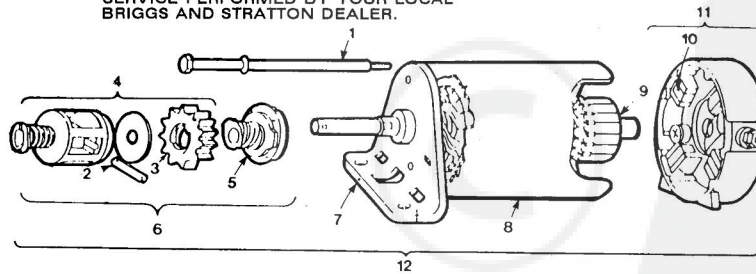

STARTER - MOTOR

ALL ENGINE PARTS MUST BE PURCHASED THROUGH AND WARRANTY SERVICE PERFORMED BY YOUR LOCAL BRIGGS AND STRATTON DEALER.

*Included in Carburetor Overhaul Kit - Part No. 394698
*Included in Gasket Set - Part No. 393411

KEY NO.	PART NO.	DESCRIPTION	KEY NO.	PART NO.	DESCRIPTION
1	94004	Thru Bolt Assembly	7	394857	End Cap Assembly Drive
2	94288	Roll Pin	8	394544	Housing Assy
3	280104	Gear	9	391160	Armature Assy
4	490467	Retainer Kit (Inc. Key No.'s 3, 4 & 6)	10	395538	Brush Assy
5	398003	Clutch Assembly	11	395537	End Cap Assy Commutator (Inc. Key No. 10)
6	490421	Drive Assembly (Inc. Key No.'s 2, 3, 4, & 5)	12	490420	Motor & Drive Assy (Inc. Key No.'s 1, 2, 3, 4, 5, 6, 7, 8, 9, 10 & 11)

NOTE: All component dimensions given in U.S. inches - 1 inch = 25.4 mm