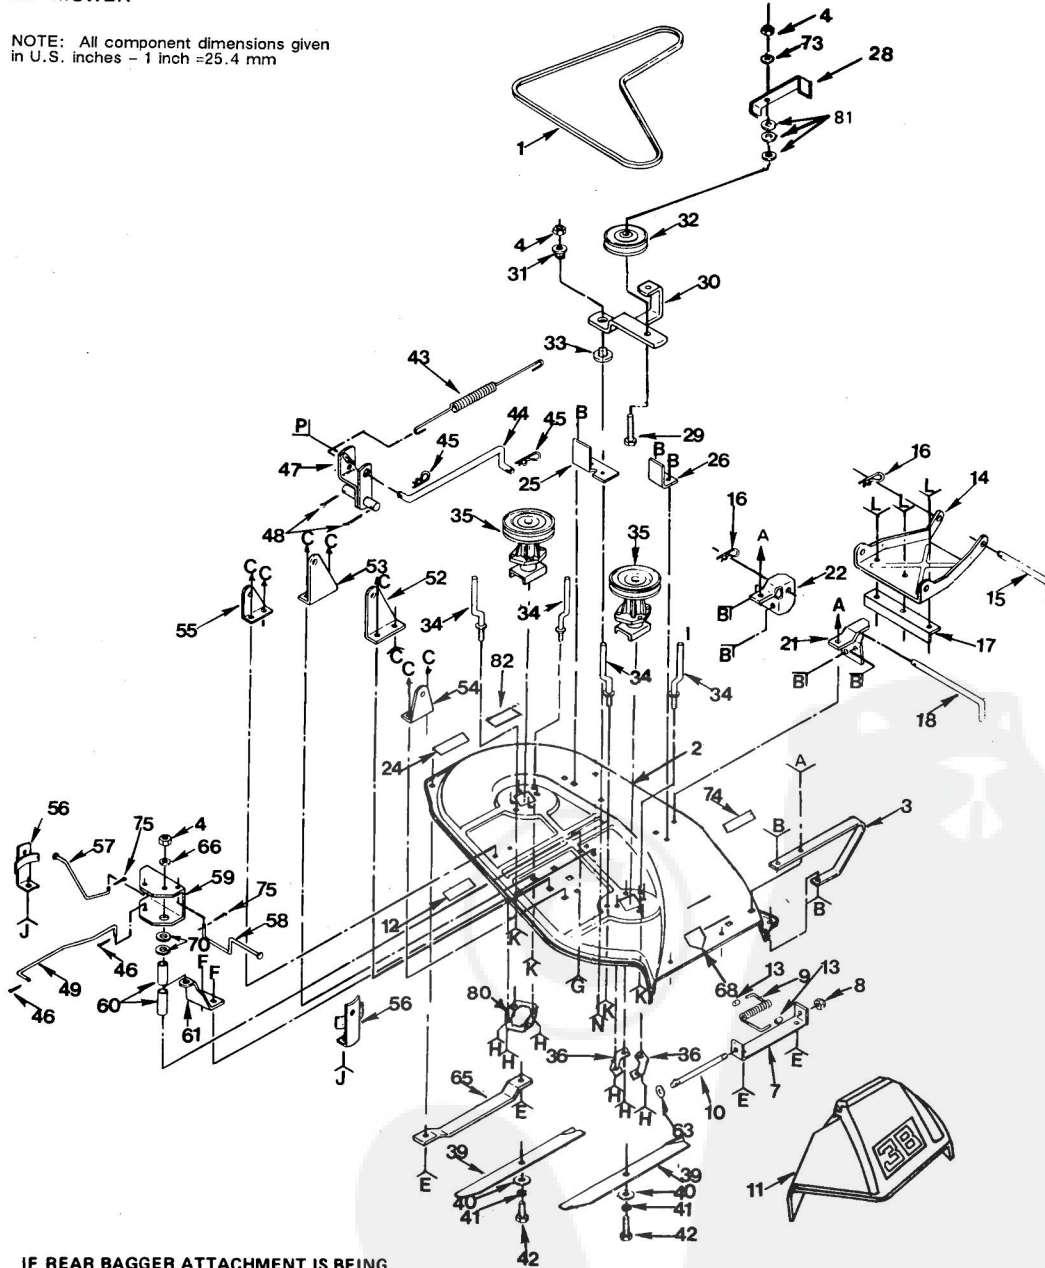

REPAIR PARTS

ROPER LAWN TRACTOR--MODEL NUMBER LT120BF AND LT120BE

38" MOWER

NOTE: All component dimensions given
in U.S. inches - 1 inch = 25.4 mm

IF REAR BAGGER ATTACHMENT IS BEING
USED, REFER TO REAR BAGGER OWNERS
MANUAL FOR BLADE PART NO.

REPAIR PARTS

38" MOWER

ROPER LAWN TRACTOR--MODEL NUMBER LT120BF AND LT120BE

NOTE: All component dimensions given
in U.S. inches - 1 inch =25.4 mm

KEY NO.	PART NO.	DESCRIPTION	KEY NO.	PART NO.	DESCRIPTION
1	106085X	V-Belt	44	108235X	Rod - Clutch, Mower
2	105689X	Housing	45	4921H	Spring - Retainer
3	8417J	Runner R.H.	46	76020312	Pin - cotter, 3/32 x 3/4
4	73680600	Nut, Lock, 3/8 - 16	47	109892X	Rock Shaft Assembly
5	19111216	Washer, 11/32 x 3/4 x 16 Ga.	48	76020616	Pin, Cotter, 3/16 x 1
6	72140505	Bolt, Carr., 5/16 - 18 x 5/8	49	108247X	Rod, Brake, Primary
7	105896X	Bracket, Deflector	50	74140606	Bolt, Carriage 3/8 - 16 x 3/4
8	110452X	Push nut	52	108243X	Bracket, Pivot, R.H.
9	106734X	Spring, Deflector	53	108241X	Bracket, Pivot, L.H.
10	106735X	Rod - Hinge	54	105857X	Bracket, Susp., Rear, R.H.
11	106736X	Deflector - Shield	55	108673X	Bracket, Susp., Rear, L.H.
12	105814X	Decal, V-Belt	56	106578X	Brake Assembly
13	105304X	Cap	57	106463X	Rod, Brake, Secondary, L.H.
14	105662X	Link, Parallel	58	108249X	Rod, Brake, Secondary, R.H.
15	105744X	Pin - Hinge, Front	59	106456X	Bracket Brake, Pivot
16	4921H	Spring - Retainer	60	100672K	Spacer, Brake
17	105872X	Stop, Link	61	111173L	Bracket, Support
18	105743X	Pin - Hinge, Rear	63	1111016	Washer, 11/32 x 5/8 x 16 Ga.
19	74760612	Bolt, 3/8 - 16 x 3/4	64	74760684	Bolt, 3/8 - 16 x 5 - 1/4
20	73680500	Nut, Lock 5/16 - 18	65	7631J	Runner, L.H.
21	109598X	Bracket, Lift, R.H.	66	19131614	Washer, 13/32 x 1 x 14 Ga.
22	109597X	Bracket, Lift, L.H.	67	72140610	Bolt, Carr. 3/8 - 16 x 1 - 1/4
23	72140506	Bolt, Carriage 5/16 - 18 x 3/4	68	120785X	Decal, Warning (LT120BE only)
24	120787X	Decal, Instruction - Caution (LT120BE only)	68	107339X	Decal, Warning (LT120BF only)
24	109820X	Decal, Instruction - Caution (LT120BF only)	70	19131316	Washer, 13/32 x 13/16 x 16 Ga.
25	109503X	Support, Arm	73	19132012	Washer, 13/32 x 1 - 1/4 x 12 Ga.
26	109504X	Stop, Deck, Front	74	120786X	Decal, Warning (LT120BE only)
28	106461X	Guide, Belt	74	109819X	Decal, Warning (LT120BF only)
29	74760636	Bolt 3/8 - 16 x 2 - 1/4	75	76020308	Pin Cotter, 3/32 x 1/2
30	108832X	Arm, Idler Assembly	76	72110506	Bolt Carriage, 5/16 - 18 x 3/4
31	106902X	Spacer	77	74760412	Bolt - Hex 1/4 - 20 x 3/4
32	102403X	Pulley, Idler	78	109893X	Washer - Special
33	106513X	Washer, Wear, 1 16	79	73680400	Nut - Lock 1/4 - 20
34	102669X	Keeper, Belt	80	110445X	Plate Support L.H.
35	105891X	Mandrel Assembly	81	19131407	Washer, 13/32 x 7/8 x 7 Ga.
36	100668L	Plate, Support, Mandrel	82	120911X	Decal, Warning, German (LT120BE only)
37	17490612	Screw, Hex Washer Hd, 3/8 - 16 x 3/4			
38	17490620	Screw, Hex Washer Hd, 3/8 - 16 x 1 - 1/4			
39	120650X	Blade, 38"			
40	19132012	Washer 13/32 x 1 - 1/4 x 12 Ga.			
41	10030600	Washer, Lock, 3/8			
42	74610624	Bolt, Hex 3/8 - 24 x 1 - 1/2 Gr.5			
43	108250X	Spring, Ext.