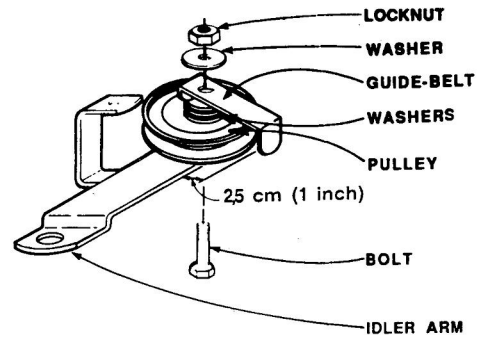

TO REPLACE MOWER BELT

1. Slide Belt under Extension Spring (Fig. 42).
2. Place Belt of rear side of both Mandrels.
3. Spring Idler Belt Guide up and place Belt around rear side of Idler Pulley. Make certain Belt Guide is located per Figure 43.
4. Roll Belt over Engine Pulley. Make sure Belt is inside Belt Guides (Fig. 30).

TO REMOVE MOWER

1. Remove mower Belt per instructions under "To Remove Mower Belt", through step 3.
2. Remove Retainer Spring from Clutch Rod; pull Clutch Rod out of Clutch Bracket.
3. Pull Retainer Springs out of Rear Suspension Trunnions. Remove Rear Suspension Trunnions from Lift Brackets (Fig. 44).
4. Pull Retainer Spring out of Rear Hinge Pin. Remove Rear Hinge Pin.
5. Pull Retainer Spring out of Front Hinge Pin. Remove Front Hinge Pin.
6. Use Lift Lever to raise Suspension Arms. Slide mower out from under tractor.

NOTE: IF AN ATTACHMENT OTHER THAN THE MOWER DECK IS TO BE MOUNTED ON THE TRACTOR, THE L.H. AND R.H. SUSPENSION ARMS (FIG. 44) SHOULD BE REMOVED FROM TRACTOR.

STORAGE

When mower is to be stored for a period of time, clean it thoroughly, remove all dirt, grease, leaves, etc. Give blades and underside of housing a good coat of grease or rust preventative. Store in a clean dry area.

Keep tractor finish and seat free of gasoline, oil, insect chemicals, or battery acid. Protect painted surfaces with automotive type wax.

FIGURE 43