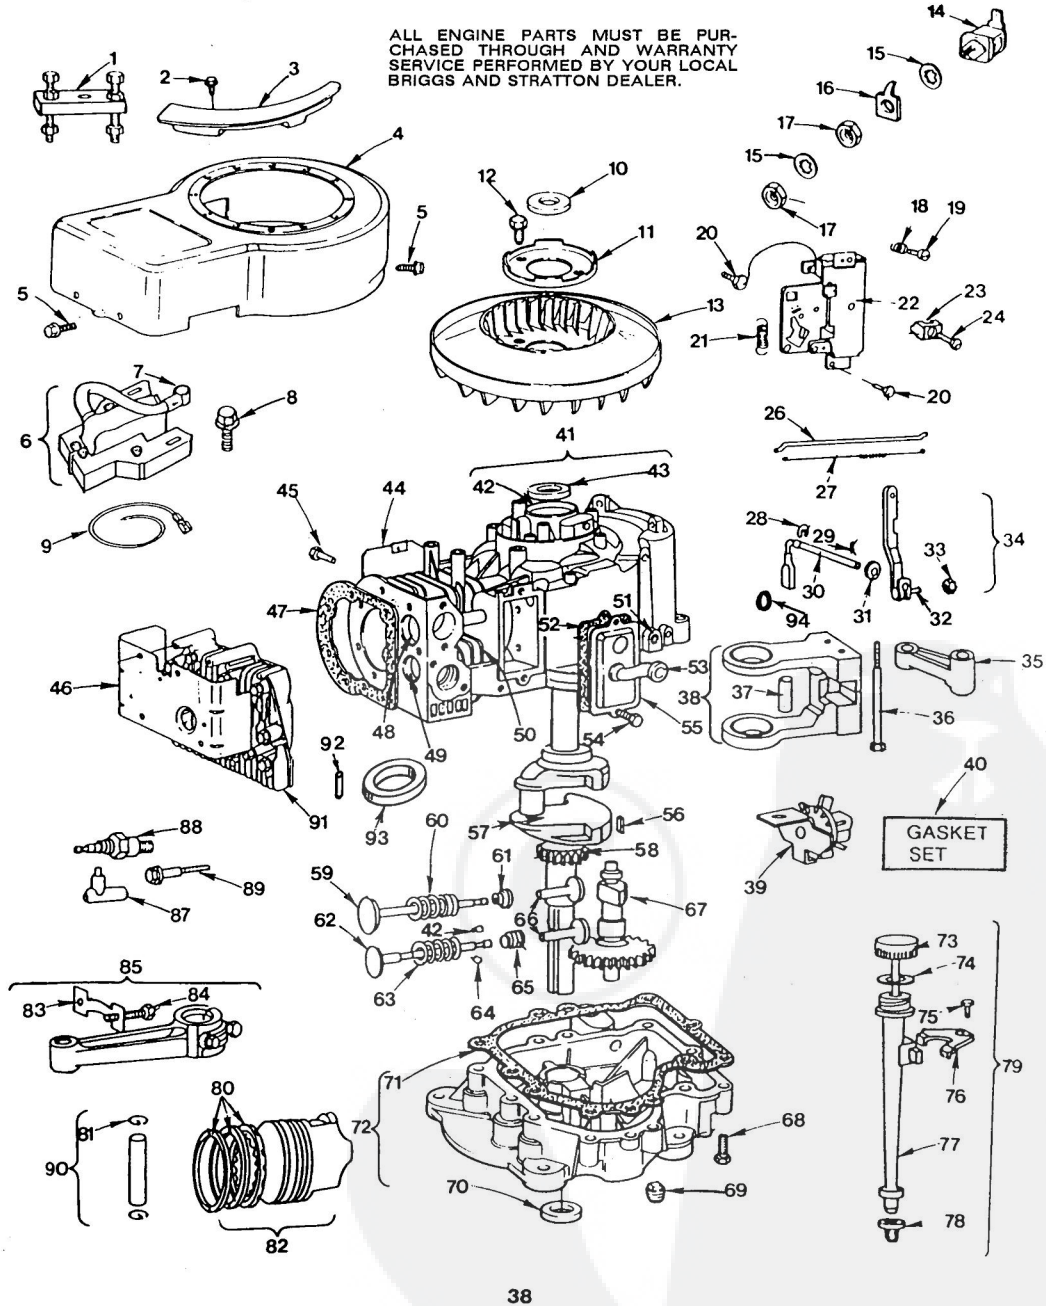

REPAIR PARTS

ROPER LAWN TRACTOR--MODEL NUMBER LT120BF AND LT120BE
ENGINE BRIGGS & STRATTON--MODEL NUMBER 281707, TYPE NUMBER 0133-01
CYLINDER BLOCK GROUP

ALL ENGINE PARTS MUST BE PURCHASED THROUGH AND WARRANTY SERVICE PERFORMED BY YOUR LOCAL BRIGGS AND STRATTON DEALER.

REPAIR PARTS

ROPER LAWN TRACTOR--MODEL NUMBER LT120BF AND LT120BE ENGINE BRIGGS & STRATTON--MODEL NUMBER 281707, TYPE NUMBER 0133-01

CYLINDER BLOCK GROUP

NOTE: All component dimensions given
in U.S. inches - 1 inch =25.4 mm