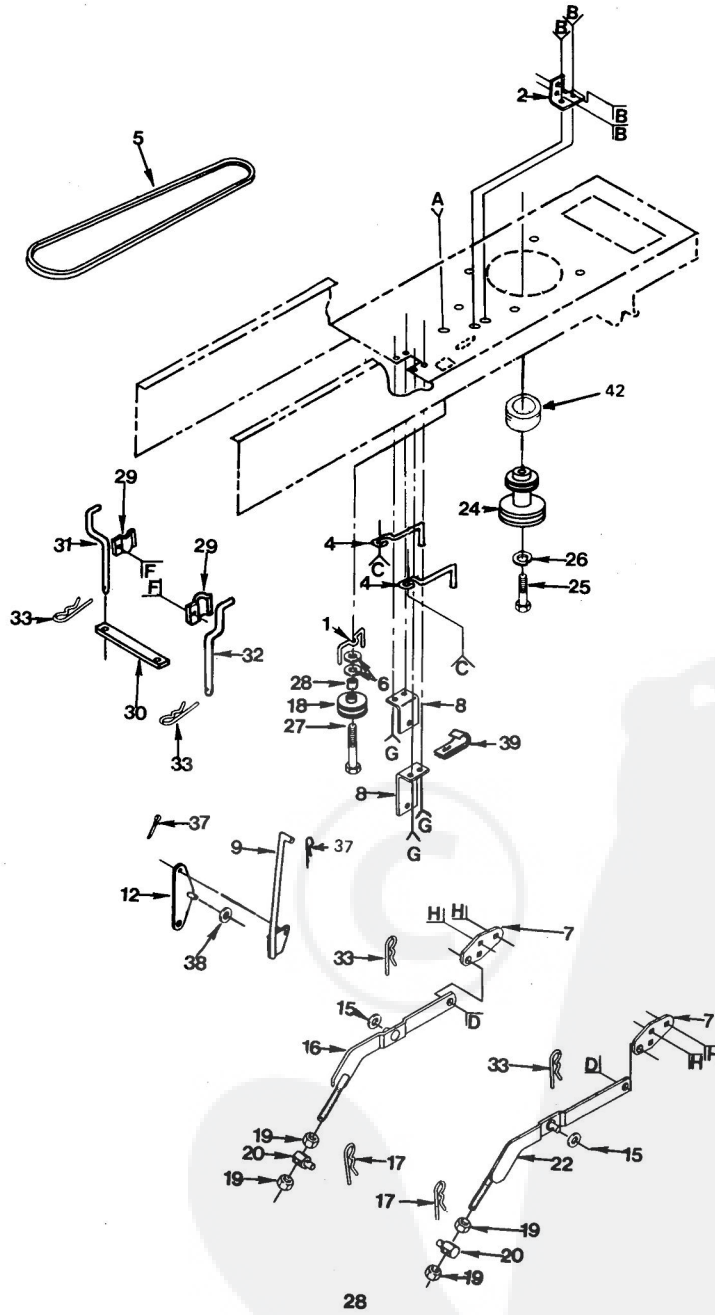

REPAIR PARTS

DRIVE GROUP

ROPER LAWN TRACTOR--MODEL NUMBER LT120BF AND LT120BE

DRIVE GROUP

ROPER LAWN TRACTOR--MODEL NUMBER LT120BF AND LT120BE

KEY NO.	PART NO.	DESCRIPTION
1	109070X	Keeper - Belt
2	108236X	Bracket - Switch
3	17021008	Screw - Tap. Hex Hd, 10 - 24 x 1/2
4	105730X	Keeper - Belt, Engine
5	120302X	V-Belt, Drive
6	19131312	Washer 13/32 x 13/16 x 12 Ga.
7	105864X	Bracket - Suspension
8	106444X	Bracket - Bellcrank
9	108451X	Rod Assembly - Clutch Primary
11	73680600	Nut - Crownlock 3/8 - 16
12	109728X	Bellcrank Assembly
13	74760612	Bolt - Hex 3/8 - 16 x 3/4
14	72140606	Bolt - Rd, Hd, Sq, Neck 3/8 - 16 x 3/4
15	19171516	Washer 17/32 x 15/16 x 16 Ga.
16	105863X	Arm Assembly - Suspension - L.H.
17	9135R	Retainer - Spring
18	4859J	Idler - Flat
19	73220800	Nut - Hex 1/2 - 13
20	106308X	Trunnion - Lift Lower
22	105862X	Arm Assembly - Suspension - R.H.
23	105848X	Bolt - Shoulder 3/8 - 16
24	105731X	Pulley - Engine
25	74770728	Bolt - Hex 7/16 - 20 x 1 - 3/4
26	10040700	Washer - Lock 7/16
27	74760644	Bolt - Hex 3/8 - 16 x 2 - 3/4
28	4470J	Spacer
29	106190X	Clamp
30	109370X	Strap - Locator
31	109368X	Keeper, Belt, L.H.
32	109369X	Keeper, Belt, R.H.
33	4921H	Spring - Retainer
34	74760512	Bolt, Hex 5/16 - 18 x 3/4
35	73680500	Nut, Lock 5/16 - 18
36	74760616	Bolt - Hex 3/8 - 16 x 1
37	76020412	Pin - Cotter 1/8 x 3/4
38	19131410	Washer 13/32 x 7/8 x 10 Ga.
39	5320R	Clip - Insulated
40	110739X	Washer - Spring
41	73980600	Nut - Flangelock 3/8
42	6404J	Spacer 1/2 X 9/16

NOTE: All component dimensions given in U. S. inches - 1 inch = 25.4 mm