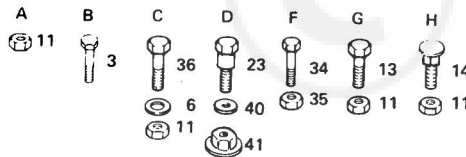

NOTE: All component dimensions given in U.S. inches - 1 inch = 25.4 mm

**REPAIR PARTS**

**DRIVE GROUP**

ROPER LAWN TRACTOR--MODEL NUMBER LT120BF AND LT120BE

**DRIVE GROUP**

**ROPER LAWN TRACTOR--MODEL NUMBER LT120BF AND LT120BE**

NOTE: All component dimensions given in U. S. inches - 1 inch = 25.4 mm

**REPAIR PARTS**

ROPER LAWN TRACTOR--MODEL NUMBER LT120BF AND LT120BE

**STEERING, FRONT AXLE AND WHEELS**

**ROPER LAWN TRACTOR--MODEL NUMBER LT120BF AND LT120BE**