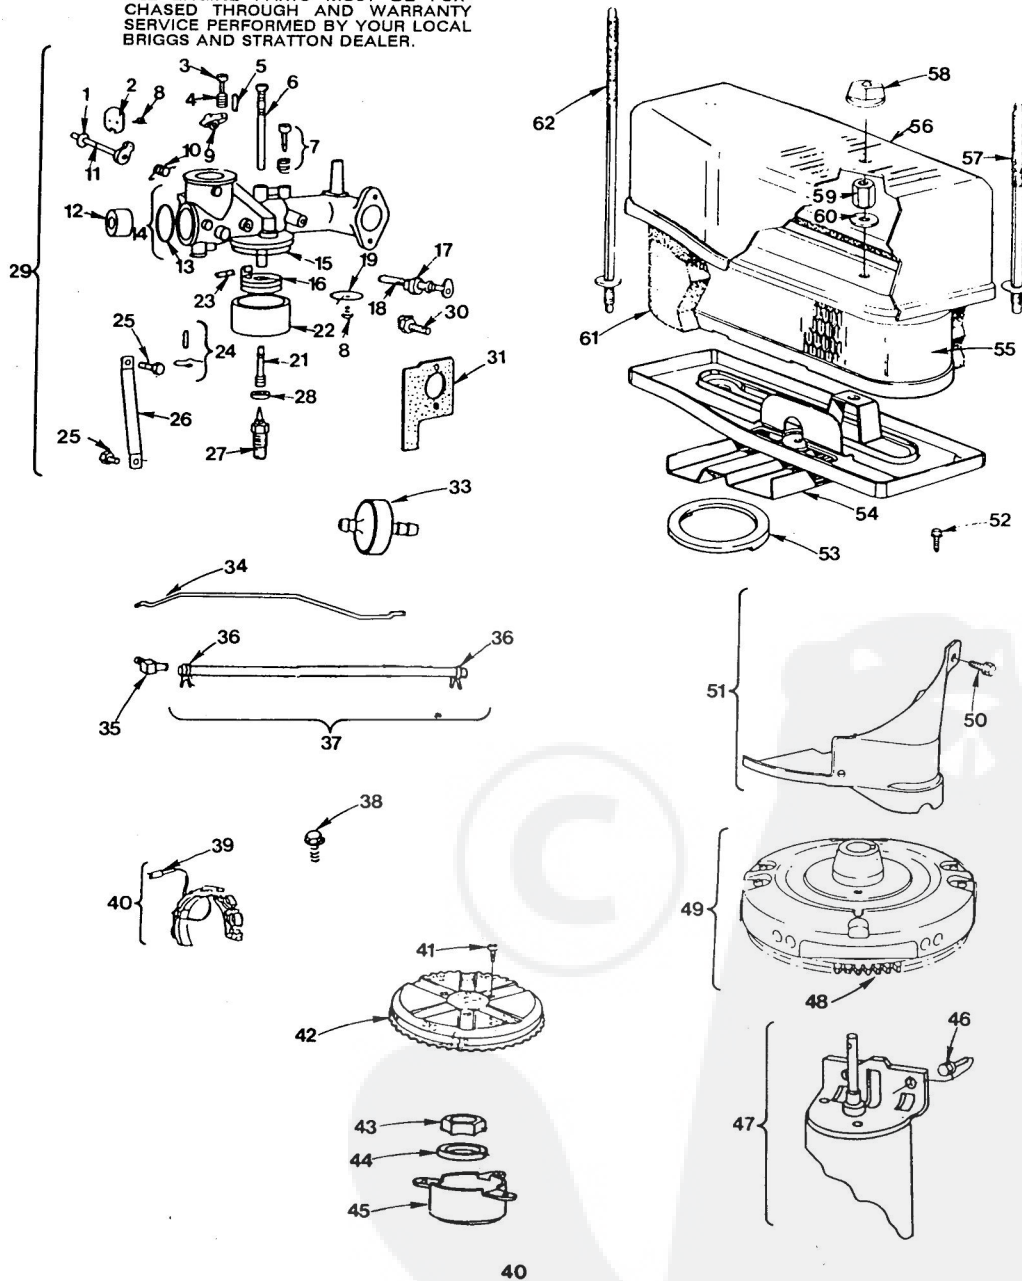

REPAIR PARTS

ROPER LAWN TRACTOR--MODEL NUMBER LT120BF AND LT120BE
ENGINE BRIGGS & STRATTON--MODEL NUMBER 281707, TYPE NUMBER 0133-01

CARBURETOR

ALL ENGINE PARTS MUST BE PURCHASED THROUGH AND WARRANTY SERVICE PERFORMED BY YOUR LOCAL BRIGGS AND STRATTON DEALER.

REPAIR PARTS

ROPER LAWN TRACTOR--MODEL NUMBER LT120BF AND LT120BE
ENGINE BRIGGS & STRATTON--MODEL NUMBER 281707, TYPE NUMBER 0133-01

CARBURETOR

KEY NO	PART NO	DESCRIPTION	KEY NO	PART NO	DESCRIPTION
1	270382	Washer Choke Shaft	31	270872	*Gasket - Carburetor Mounting
2	222010	Valve Choke	33	298090	Filter - Fuel
3	91920	Screw Machine, Fill. Hd 8 32 - 5/8"	34	261610	Link - Choke
4	26157	Spring Throttle Adjustment	35	67218	Connector - Fuel Pipe
5	93043	Pin - Throttle Shop	36	93053	Clamp - Fuel Pipe
6	299740	+Nozzle - Carburetor	37	393815	Line - Fuel (Inc. Key No. 36)
7	292681	+Valve Assy - Carburetor Idle	38	93621	Screw - Sem
8	93499	Screw Throttle and Choke Valve Mtg. Sem	39	393814	Diode and Connector Assy
9	211712	Stop Throttle	40	391529	Stator Assembly - Alternator (Inc. Key No. 39)
10	261116	Spring - Choke Return	41	93805	Screw - Sem
11	390684	Shaft and Lever - Choke	42	223713	Screen - Flush Rotating
12	211960	Venturi - Carburetor	43	92284	Nut - Hex
13	221997	Plug Welch	44	220865	Washer - Spring
14	490473	Body Assy Carburetor (Inc. Key No. 13)	45	222561	Cup - Screen Mounting
15	270511	Gasket - Float Bowl	46	93535	Screw - Sem
16	299707	Float - Carburetor	47	490420	Motor & Drive Assy (Inc. Key No. 46)
17	398970	Seal - Throttle Shaft	48	392134	Gear - Ring
18	491006	Shaft and Lever Throttle	49	399917	Flywheel and Ring Gear Assy - Magneto (Inc. Key No. 48)
19	222433	Valve Throttle	50	9398	Screw - Sem
21	231323	+Screw - Nozzle	51	490324	Cover - Starter (Inc. Key No. 50)
22	221995	Bowl - Float	52	94018	Screw - Sem
23	230896	+ Pin - Float Hinge	53	270853	Gasket - Air Cleaner
24	394681	+ Valve - Fuel Inlet	54	490332	Body - Air Cleaner
25	93572	Screw	55	399806	Cartridge - Air Cleaner
26	222311	Bracket - Carburetor	56	223700	Cover - Air Cleaner
27	396568	+Valve - Needle	57	94246	Stud - Air Cleaner
28	222014	+Washer - Float Bowl	58	212706	Knob - Air Cleaner
29	491031	Carburetor Assy (Inc. Key No.'s 1, 2, 3, 4, 5, 6, 7, 8, & 28)	59	231532	Nut - Air Cleaner Mtg.
30	93357	Screw Carburetor Mtg.	60	94249	Washer - Air Cleaner
			61	271962	Element - Air Cleaner
			62	94248	Stud - Air Cleaner
				394698	Carburetor Overhaul Kit

STARTER - MOTOR

ALL ENGINE PARTS MUST BE PURCHASED THROUGH AND WARRANTY SERVICE PERFORMED BY YOUR LOCAL BRIGGS AND STRATTON DEALER.

*Included in Carburetor Overhaul Kit - Part No. 394698
*Included in Gasket Set - Part No. 393411