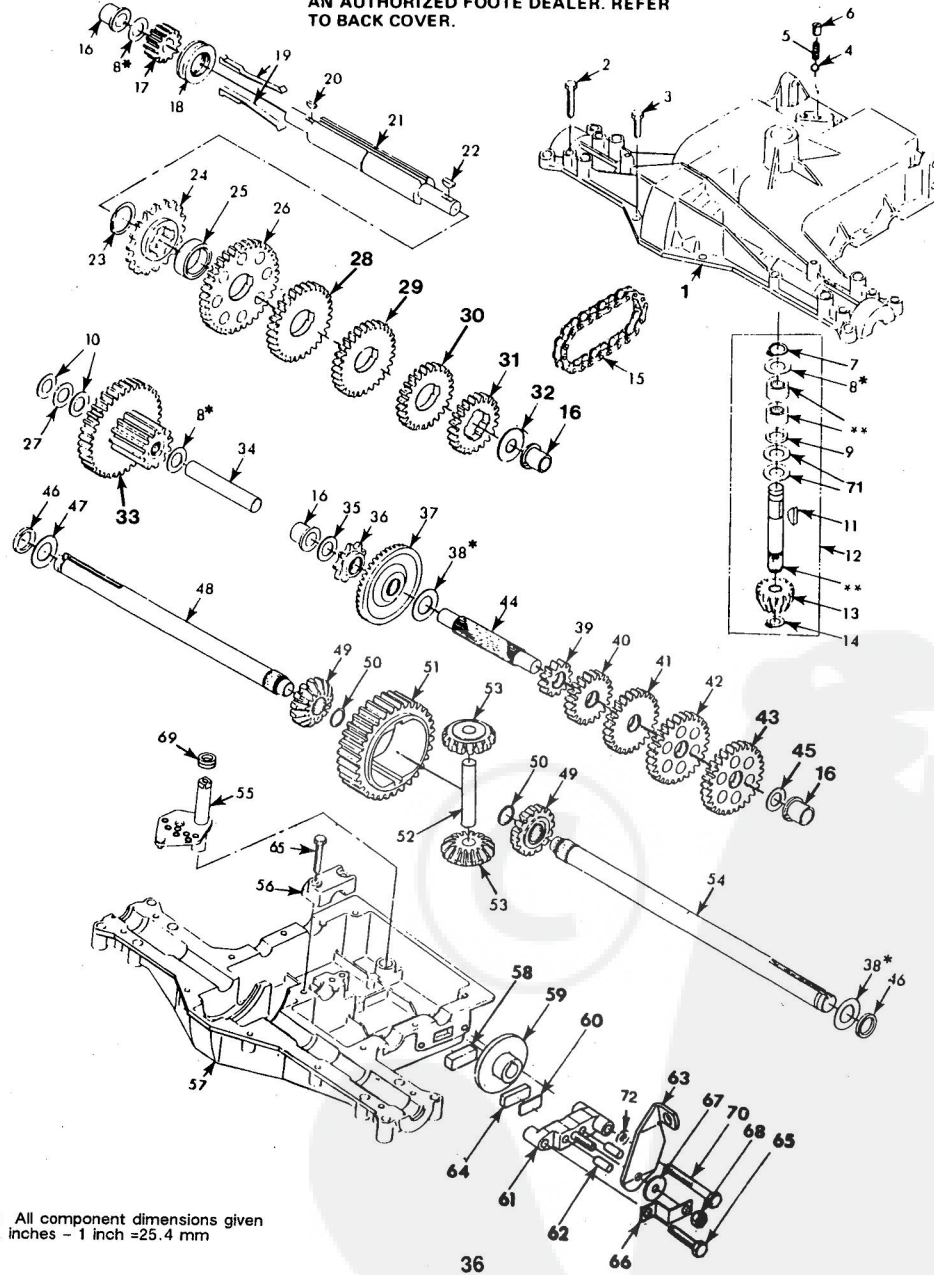

REPAIR PARTS

**ROPER LAWN TRACTOR--MODEL NUMBER LT120BF AND LT120BE
TRANSAXLE FOOTE -- MODEL NUMBER 4150-59**

TRANSAXLE

ALL REPAIRS MUST BE PERFORMED BY
AN AUTHORIZED FOOTE DEALER. REFER
TO BACK COVER.

NOTE: All component dimensions given
in U.S. inches - 1 inch = 25.4 mm

REPAIR PARTS

ROPER LAWN TRACTOR--MODEL NUMBER LT120BF AND LT120BE TRANSAXLE FOOTE--MODEL NUMBER 4150-59

NOTE: All component dimensions given
in U.S. inches - 1 inch =25.4 mm

TRANSAXLE

KEY NO.	PART NO.	DESCRIPTION	KEY NO.	PART NO.	DESCRIPTION
1	3655-B	Housing, Upper	38	3653	* Washer, Plain, .758 x 1.12 x .025
2	1360	Screw, Tapping, 1/4-20 x 1.31 Lg.	38	3408	* Washer, Plain, .758 x 1.25 x .020
3	3396	Screw, Tapping, 1/4-20 x .875 Lg.	38	3732	* Washer, Plain, .758 x 1.25 x .025
4	1151	Ball, Detent	38	3184	* Washer, Plain, .758 x 1.25 x .031
5	3626	Spring, Detent	38	3733	* Washer, Plain, .758 x 1.25 x .035
6	3623	Screw, Set	38	3198	* Washer, Plain, .758 x 1.25 x .040
7	1099	Ring, Retaining	38	3734	* Washer, Plain, .758 x 1.25 x .045
8	1441	* Washer, Plain, .632 x 1.00 x .020	38	3735	* Washer, Plain, .758 x 1.25 x .050
8	1423	* Washer, Plain, .632 x 1.00 x .026	38	3736	* Washer, Plain, .758 x 1.25 x .055
8	1082	* Washer, Plain, .632 x 1.00 x .031	38	3180	* Washer, Plain, .758 x 1.25 x .062
8	1424	* Washer, Plain, .632 x 1.00 x .036	39	3646	Gear, Spur, 12T
8	1068	* Washer, Plain, .632 x 1.00 x .041	40	3866	Gear, Spur, 20T
8	1425	* Washer, Plain, .632 x 1.00 x .046	41	3719	Gear, Spur, 25T
8	1358	* Washer, Plain, .632 x 1.00 x .050	42	3868	Gear, Spur, 28T
8	1145	* Washer, Plain, .632 x 1.00 x .060	43	3683	Gear, Spur, 31T
8	1319	* Washer, Plain, .632 x 1.00 x .082	44	3657	Shaft, Drive
9	3312	O-Ring	45	1145	Washer, Plain, .632 x 1.00 x .060
10	1425	Washer, Plain, .632 x 1.00 x .046	46	3191	Seal, Felt
11	1374	Key, Woodruff, #9	47	3184	Washer, Plain, .758 x 1.25 x .031
12	4134	Ass'y., Kit, Input Shaft	48	3846	Axle, L.H.
13	3590	Pinion, Bevel, 14T	49	3780	Gear, Miter, 15T
14	3624	Ring, Retaining	50	3656	Ring, Retaining
15	3625	Chain, 24 Pitches	51	3839	Gear, Spur, 32T
16	1542	Bearing, Flange	52	3919	Shaft, Cross
17	3773	Gear, Spur, 14T	53	3781	Gear, Miter, 15T
18	3631	Collar, Clutch	54	3845	Axle, R.H.
19	3676	Key, Clutch	55	4192	Ass'y., Shifter
20	1369	Key, Woodruff, #3	56	3775	Cap, Support
21	3663	Shaft, Intermediate	57	3654-B	Housing, Lower
22	1375	Key, Woodruff, #61	58	3914	Puck, Friction
23	3627	Ring, Retaining	59	3276	Disc, Brake
24	3640	Sprocket, 18T	60	3758	Spacer
25	3841	Spacer	61	3916	Jaw, Brake
26	3786	Gear, Spur, 37T	62	3843	Pin, Dowel
27	3422	Spacer, .630 x 1.00 x .169	63	3768	Lever, Actuating
28	3867	Gear, Spur, 30T	64	3907	Puck, Friction
29	3783	Gear, Spur, 25T	65	3724	Screw, Tapping, 5/16 - 18 x 1.44 Lg.
30	3869	Gear, Spur, 22T	66	3917	Bracket, Anti-Rotation
31	3741	Gear, Spur, 19T	67	3760	Washer, Plain, .321 x 1.00 x .055
32	3628	Washer, Plain, .640 x 1.37 x .061	68	3847	Nut, Lock, 5/16 - 24
33	4286	Ass'y., Gear, Comb., 12T & 35T	69	3789	V-Ring
34	3918	Shaft, Idler	70	3915	Screw, Tapping, 5/16-18 x 2.25 Lg.
35	1959	Washer, Plain, .631 x 1.00 x .010	71	3876	Washer, Plain, .632 x 1.38 x .046
36	3645	Sprocket, 9T	72	3906	Washer, Plain, .340 x .81 x .060
37	3853	Gear, Bevel, 42T	73	4300	Grease
38	3749	* Washer, Plain, .758 x 1.12 x .010			
38	3652	* Washer, Plain, .758 x 1.12 x .015			
38	3693	* Washer, Plain, .758 x 1.12 x .020			

* USE IN VARIOUS COMBINATIONS TO MAINTAIN
PROPER CLEARANCE.

** NOT SOLD SEPARATELY--ORDER KEY NO. 12.