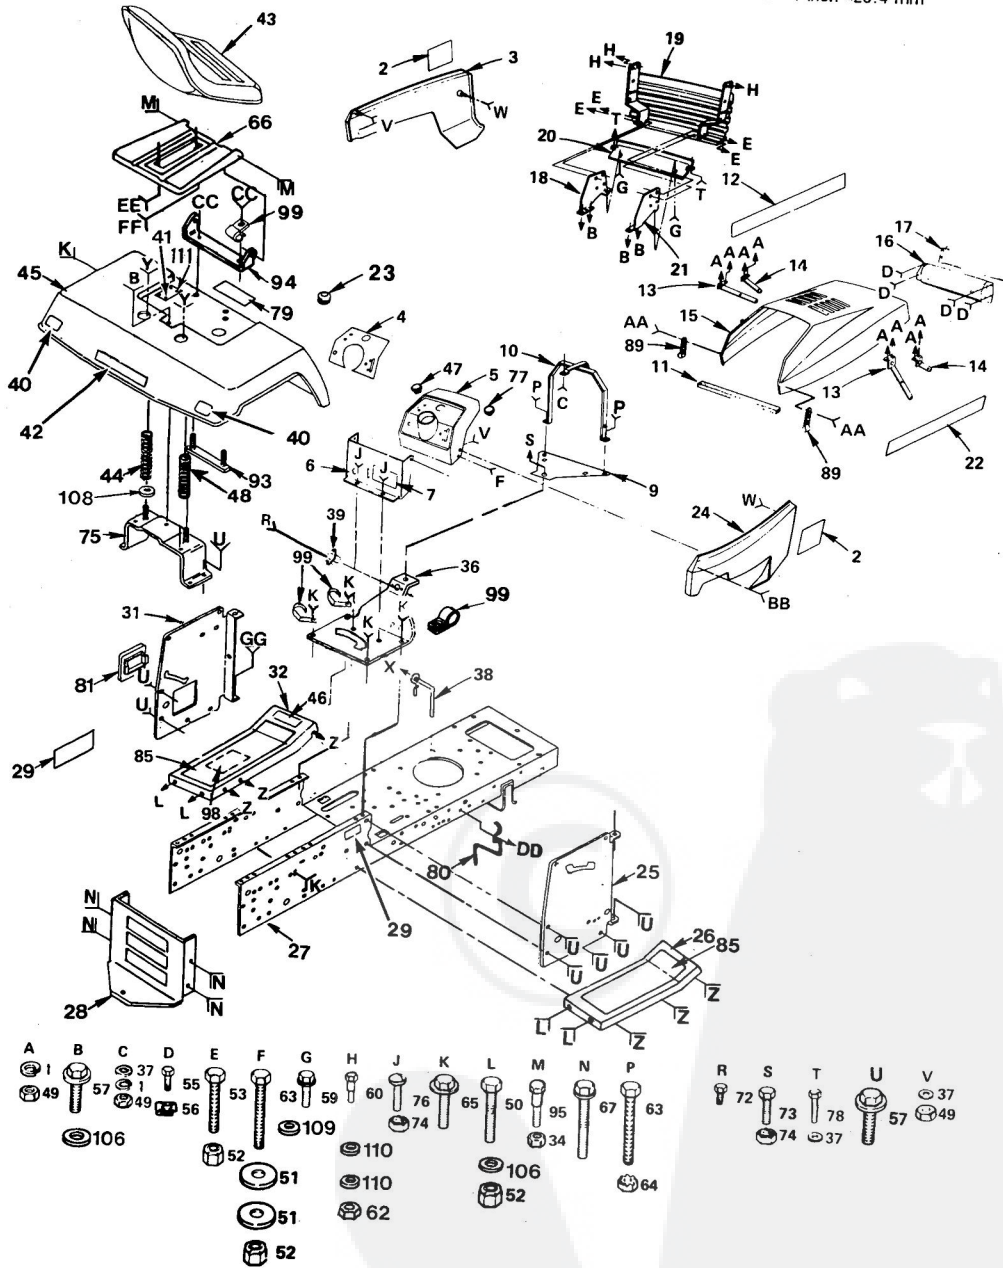

KEY NO.	PART NO.	DESCRIPTION
36	73510400	Nut - Keps, Hex 1/4 - 20
37	74760412	Bolt - Hex 1/4 - 20 x 3/4
39	73220400	Nut - Hex 1/4 - 20
40	11050400	Washer - Lock 1/4 INT Tooth
43	10040400	Lockwasher 1/4
45	108824X	Fuse - 30 Amp.
46	9433R	Ammeter
47	6009J	Bracket - Ammeter
48	10101000	Lockwasher No.10
49	73911000	Nut No.10
50	19070818	Washer 7/32 x 1/2 x 18 Ga.
51	102501X	Loop - Wire
52	235R	Clip - Insulated
53	11030400	Lockwasher - Int./Ext. 1/4
54	104445X	Switch - Interlock
56	71021008	Hex Washer Head Screw 10 - 32 x 1/2 UNF
57	73951000	Nut-Keps #10-32 UNF
58	109787X	Bezel - Ignition
59	121064X	Switch - Seat
60	120353X	Caps, Battery
--	101539X	Sheet, 15° Slope Instructions, English
--	101572X	Sheet, 15° Slope Instructions, French (LT120BF only)
--	120663X	Sheet, 15° Slope Instructions, German (LT120BE only)
--	120645X	Manual, Owners - English
--	120644X	Manual, Owners, - French (LT120BF only)
--	120775X	Manual, Owners - German (LT120BE only)

**REPAIR PARTS**

**ENCLOSURES**

**ROPER LAWN TRACTOR--MODEL NUMBER LT120BF AND LT120BE**

NOTE: All component dimensions given in U.S. inches - 1 inch = 25.4 mm