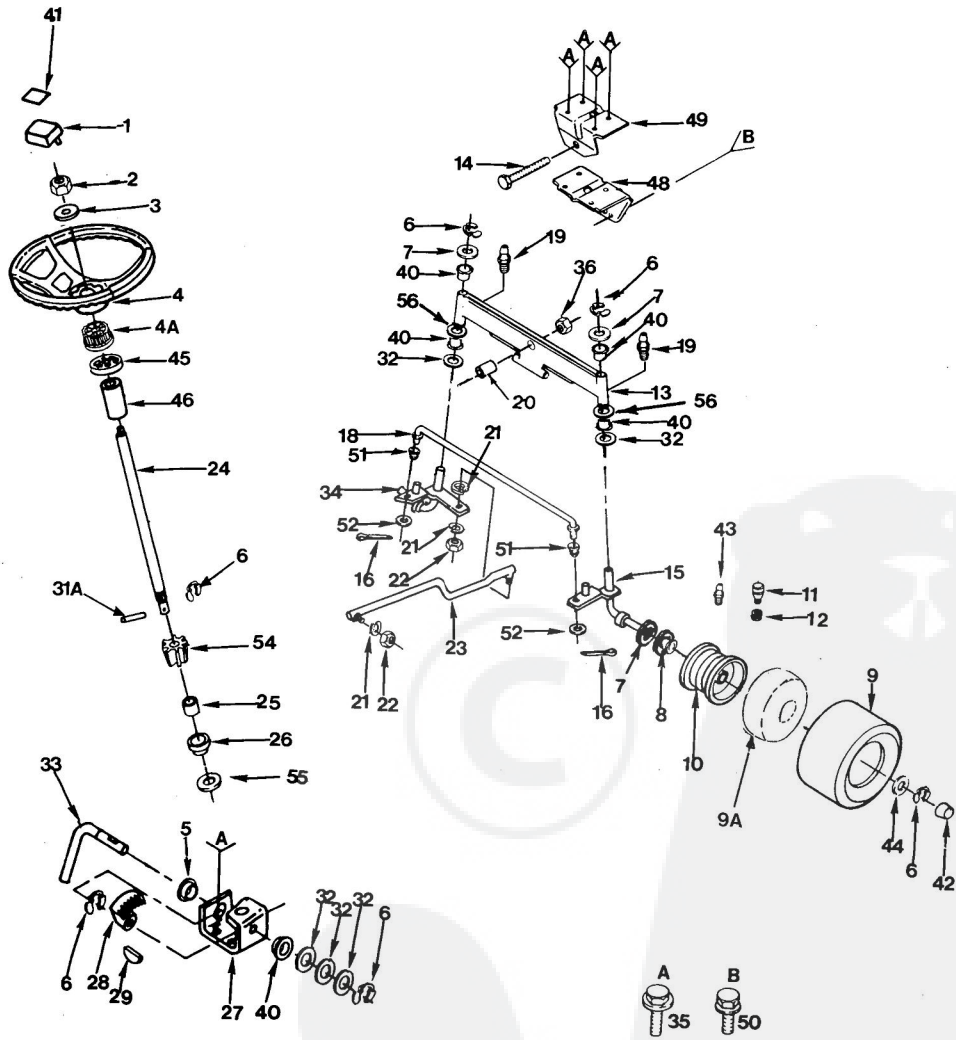

KEY NO.	PART NO.	DESCRIPTION
1	109070X	Keeper - Belt
2	108236X	Bracket - Switch
3	17021008	Screw - Tap. Hex Hd, 10 - 24 x 1/2
4	105730X	Keeper - Belt, Engine
5	120302X	V-Belt, Drive
6	19131312	Washer 13/32 x 13/16 x 12 Ga.
7	105864X	Bracket - Suspension
8	106444X	Bracket - Bellcrank
9	108451X	Rod Assembly - Clutch Primary
11	73680600	Nut - Crownlock 3/8 - 16
12	109728X	Bellcrank Assembly
13	74760612	Bolt - Hex 3/8 - 16 x 3/4
14	72140606	Bolt - Rd, Hd, Sq, Neck 3/8 - 16 x 3/4
15	19171516	Washer 17/32 x 15/16 x 16 Ga.
16	105863X	Arm Assembly - Suspension - L.H.
17	9135R	Retainer - Spring
18	4859J	Idler - Flat
19	73220800	Nut - Hex 1/2 - 13
20	106308X	Trunnion - Lift Lower
22	105862X	Arm Assembly - Suspension - R.H.
23	105848X	Bolt - Shoulder 3/8 - 16
24	105731X	Pulley - Engine
25	74770728	Bolt - Hex 7/16 - 20 x 1 - 3/4
26	10040700	Washer - Lock 7/16
27	74760644	Bolt - Hex 3/8 - 16 x 2 - 3/4
28	4470J	Spacer
29	106190X	Clamp
30	109370X	Strap - Locator
31	109368X	Keeper, Belt, L.H.
32	109369X	Keeper, Belt, R.H.
33	4921H	Spring - Retainer
34	74760512	Bolt, Hex 5/16 - 18 x 3/4
35	73680500	Nut, Lock 5/16 - 18
36	74760616	Bolt - Hex 3/8 - 16 x 1
37	76020412	Pin - Cotter 1/8 x 3/4
38	19131410	Washer 13/32 x 7/8 x 10 Ga.
39	5320R	Clip - Insulated
40	110739X	Washer - Spring
41	73980600	Nut - Flangelock 3/8
42	6404J	Spacer 1/2 X 9/16

NOTE: All component dimensions given in U. S. inches - 1 inch = 25.4 mm

**REPAIR PARTS**

ROPER LAWN TRACTOR--MODEL NUMBER LT120BF AND LT120BE

**STEERING, FRONT AXLE AND WHEELS**

**ROPER LAWN TRACTOR--MODEL NUMBER LT120BF AND LT120BE**