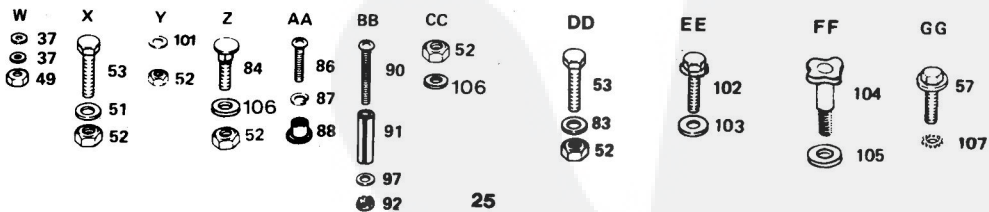

KEY NO.	PART NO.	DESCRIPTION	KEY NO.	PART NO.	DESCRIPTION
1	10040400	Washer, Lock 1/4	56	104755X	"J" Fastener
2	109615X	Decal - Side Panel	57	17490612	Screw - Hex Washer Hd. Thd. Rolling 3/8 - 16 x 3/4 Type TT
3	108442X388	Panel - Side, L.H.	59	17490512	Screw - Hex Washer Hd. Thd. Rolling 5/16 - 18 x 3/4 Type TT
4	120788X	Decal, Dash (LT120BE only)	60	7605J	Bolt - Shoulder 1/4 - 20
4	120381X	Decal, Dash (LT120BF only)	62	73680400	Nut - Crownlock 1/4 - 20
5	108679X	Dashboard	63	74760620	Bolt - Hex 3/8 - 16 x 1 - 1/4
6	104783X	Dash Assembly - Lower	64	73510600	Nut - Keps 3/8 - 16
7	120789X	Decal, Instruction (LT120BE only)	65	17490608	Screw - Hex Washer Hd. Thd. Forming 3/8 - 16 x 1/2 Type TT
7	109821X	Decal, Instruction (LT120BF only)	66	121069X	Pan - Seat
9	106965X	Plate - Support, Battery	67	17490612	Screw - Hex Washer Hd. Thd. Rolling 3/8 - 16 x 3/4 Type TT
10	104786X	Support Assembly - Dash	72	17431008	Screw - Hex Head Self Tapping No. 10 - 16 x 1/2 Type B
11	105037X	Foam - Strip	73	74780512	Bolt - Hex 5/16 - 18 x 3/4 Gr.5
12	104643X	Decal - Hood, L.H.	74	73510500	Nut - Keps 5/16 - 18
13	106784X	Strap Assembly - Hinge, Rear	75	105509X	Bracket Assembly - Fender
14	104618X	Strap Assembly - Hinge, Front	76	74180512	Screw - Mach. Cross Thd. 5/16 - 18 x 3
15	108370X388	Hood	77	5479J	Plug - Dash
16	104613X	Bezel Assembly	78	17490-	Screw - Hex Washer Hd. 1/4 - 20 x 3/4
17	106395X	Lens	79	120782x	Decal, Caution (LT120BE only)
18	104632X	Support - Grill, L.H.	79	109823X	Decal, Caution (LT120BF only)
19	104801X	Grill Assembly	80	106300X	Guide - Belt, Lower, Engine, Pulley, R.H.
20	104634X388	Strap - Grill (LT120BE only)	81	105505X	Cover - Access
20	105419X388	Strap Grill (LT120BF only)	83	19132012	Washer 13/32 x 1 - 1/4 x 12 Ga.
21	104633X	Support - Grill, R.H.	84	72140606	Bolt - Carriage 3/8 - 16 x 3/4
22	104644X	Decal - Hood, R.H.	85	109864X	Pad - Footrest
23	109641X	Grommet	86	74191008	Screw - Cross Recess Pan Hd. Machine 10 - 24 x 1/2
24	109613X388	Panel - Side, R.H.	87	10071000	Washer - Lock No. 10
25	106976X	Panel - Dash, R.H.	88	2029J	Nut - Weld
26	105464X388	Footrest - R.H.	89	109808X	Latch - Hood
27	120647X	Chassis	90	74981020	Screw - Machine Cross Recess 10 - 24 x 1 - 1/4
28	102481X	Drawbar	91	7206J	Spacer - Split 10 x 3/4
29	104808X	Decal - Frame	92	73731000	Nut - Keps 10 - 24
31	109665X	Panel - Dash, L.H.	93	105511X	Strap Assembly - Fender
32	105465X388	Footrest - L.H.	94	105513X	Bracket - Pivot, Seat
34	73680500	Locknut - Gripco 5/16 - 18	95	105529X	Bolt - Shoulder 5/16 - 18
36	108263X018	Saddle (LT120BE only)	97	19070818	Washer 7/32 x 1/2 x 18 Ga.
36	108263X013	Saddle (LT120BF only)	98	109199X	Decal - V-Belt Drive Schematic, Tractor
37	19091216	Washer 9/32 x 3/4 x 16 Ga.	99	2751R	Clip - Fuel Line
38	106301X	Guide - Belt, Lower, Engine, Pulley, L.H.	101	19131614	Washer 13/32 x 1 x 14 Ga.
39	1554J	Bushing - Steering	102	121094X	Shoulder Bolt 5/16 - 18 UNC
40	106202X	Reflector - Taillight	103	19151616	Washer 15/32 x 1 x 16 Ga.
41	---	Decal, TUV (LT120BE only)	104	120068X	Knob 1/2
41	---	NOT SERVICED	105	19171912	Washer 17/32 x 1 - 3/16 x 12 Ga.
41	---	Plate, Homologation (LT120BF only)	106	120684X	Washer - Neoprene
41	---	NOT SERVICED	107	11050600	Washer - Lock Ext. Tooth 3/8
42	104810X	Decal - Fender, Roper	108	120609X	Washer - Shim
43	110839X	Seat	109	19131210	Washer 13/32 x 3/4 x 10 Ga.
44	121068X	L.H. Seat Spring	110	120529X	Washer - Nylon
45	109640X388	Fender (LT120BE only)	111	98000159	Pop Rivet (LT120BF only)
45	120688X388	Fender (LT 120BF only)			
46	120784X	Decal - Clutch/Brake (LT120BE only)			
46	101892X	Decal - Clutch/Brake (LT120BF only)			
47	8022J	Plug - Dash			
48	121067X	R.H. Seat Spring			
49	73220400	Nut - Hex 1/4 - 20			
50	74760612	Bolt - Hex 3/8 - 16 x 3.4			
51	19131312	Washer 13/32 x 13/16 x 12 Ga.			
52	73680600	Nut - Crownlock 3/8 - 16			
53	74760616	Bolt - Hex 3/8 - 16 x 1			
55	17211010	Screw - Hex Washer Hd. Tapping 10 - 16 x 5/8