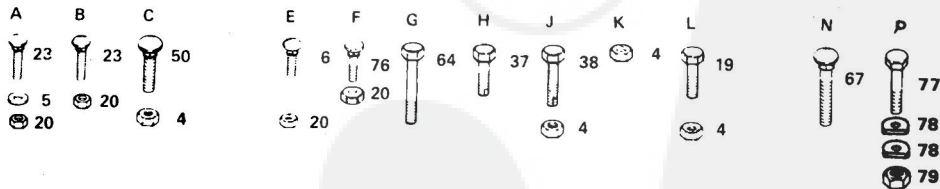

KEY NO.	PART NO.	DESCRIPTION	KEY NO.	PART NO.	DESCRIPTION
1	106085X	V-Belt	44	108235X	Rod - Clutch, Mower
2	105689X	Housing	45	4921H	Spring - Retainer
3	8417J	Runner R.H.	46	76020312	Pin - cotter, 3/32 x 3/4
4	73680600	Nut, Lock, 3/8 - 16	47	109892X	Rock Shaft Assembly
5	19111216	Washer, 11/32 x 3/4 x 16 Ga.	48	76020616	Pin, Cotter, 3/16 x 1
6	72140505	Bolt, Carr., 5/16 - 18 x 5/8	49	108247X	Rod, Brake, Primary
7	105896X	Bracket, Deflector	50	74140606	Bolt, Carriage 3/8 - 16 x 3/4
8	110452X	Push nut	52	108243X	Bracket, Pivot, R.H.
9	106734X	Spring, Deflector	53	108241X	Bracket, Pivot, L.H.
10	106735X	Rod - Hinge	54	105857X	Bracket, Susp., Rear, R.H.
11	106736X	Deflector - Shield	55	108673X	Bracket, Susp., Rear, L.H.
12	105814X	Decal, V-Belt	56	106578X	Brake Assembly
13	105304X	Cap	57	106463X	Rod, Brake, Secondary, L.H.
14	105662X	Link, Parallel	58	108249X	Rod, Brake, Secondary, R.H.
15	105744X	Pin - Hinge, Front	59	106456X	Bracket Brake, Pivot
16	4921H	Spring - Retainer	60	100672K	Spacer, Brake
17	105872X	Stop, Link	61	111173L	Bracket, Support
18	105743X	Pin - Hinge, Rear	63	1111016	Washer, 11/32 x 5/8 x 16 Ga.
19	74760612	Bolt, 3/8 - 16 x 3/4	64	74760684	Bolt, 3/8 - 16 x 5 - 1/4
20	73680500	Nut, Lock 5/16 - 18	65	7631J	Runner, L.H.
21	109598X	Bracket, Lift, R.H.	66	19131614	Washer, 13/32 x 1 x 14 Ga.
22	109597X	Bracket, Lift, L.H.	67	72140610	Bolt, Carr. 3/8 - 16 x 1 - 1/4
23	72140506	Bolt, Carriage 5/16 - 18 x 3/4	68	120785X	Decal, Warning (LT120BE only)
24	120787X	Decal, Instruction - Caution (LT120BE only)	68	107339X	Decal, Warning (LT120BF only)
24	109820X	Decal, Instruction - Caution (LT120BF only)	70	19131316	Washer, 13/32 x 13/16 x 16 Ga.
25	109503X	Support, Arm	73	19132012	Washer, 13/32 x 1 - 1/4 x 12 Ga.
26	109504X	Stop, Deck, Front	74	120786X	Decal, Warning (LT120BE only)
28	106461X	Guide, Belt	74	109819X	Decal, Warning (LT120BF only)
29	74760636	Bolt 3/8 - 16 x 2 - 1/4	75	76020308	Pin Cotter, 3/32 x 1/2
30	108832X	Arm, Idler Assembly	76	72110506	Bolt Carriage, 5/16 - 18 x 3/4
31	106902X	Spacer	77	74760412	Bolt - Hex 1/4 - 20 x 3/4
32	102403X	Pulley, Idler	78	109893X	Washer - Special
33	106513X	Washer, Wear, 1 16	79	73680400	Nut - Lock 1/4 - 20
34	102669X	Keeper, Belt	80	110445X	Plate Support L.H.
35	105891X	Mandrel Assembly	81	19131407	Washer, 13/32 x 7/8 x 7 Ga.
36	100668L	Plate, Support, Mandrel	82	120911X	Decal, Warning, German (LT120BE only)
37	17490612	Screw, Hex Washer Hd, 3/8 - 16 x 3/4			
38	17490620	Screw, Hex Washer Hd, 3/8 - 16 x 1 - 1/4			
39	120650X	Blade, 38"			
40	19132012	Washer 13/32 x 1 - 1/4 x 12 Ga.			
41	10030600	Washer, Lock, 3/8			
42	74610624	Bolt, Hex 3/8 - 24 x 1 - 1/2 Gr.5			
43	108250X	Spring, Ext.