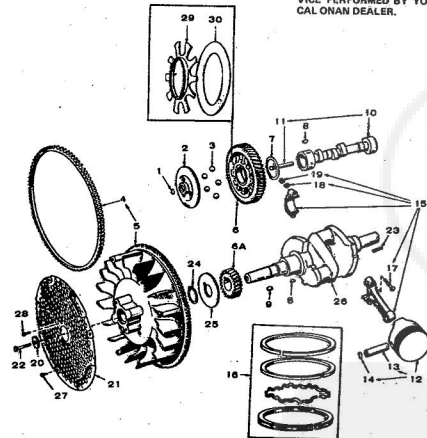

**ROPER HYDRO 16T GARDEN TRACTOR
MODEL NO. T63361R1**

**ROPER HYDRO 16T GARDEN TRACTOR
MODEL NO. T63361R1**

REF. NO.	PART NO.	PART DESCRIPTION
1	150-0078	Snap Ring
2	150-0612	Governor Cup
3	510-0015	Flyball
4	104-0779	Ring Gear
5	134-2432	Flywheel Assembly (Includ
6	105-0332	Gear and Rotor)
		Camshaft Gear (Includes
6A	104-0032	Space and Plate)
7	105-0004	Cranksaft Gear
8	105-0004	Thrust Washer
9	515-0001	Woodruff Key (1/8" x 1/2"
10	515-0098	Woodruff Key (3/16" x 3/4
11	105-0388	Camshaft and Center Pin A
12	150-0075	Center Pin
		PISTON AND PIN (Includes Retaining Rings)
	112-0134	Standard
	112-0134-05	.005" Oversize
	112-0134-10	.010" Oversize
	112-0134-20	.020" Oversize
	112-0134-30	.030" Oversize
	112-0134-40	.040" Oversize
13	112-0122	Piston Pin
14	518-0311	Retaining Ring
15	114-0225	Rod Assembly
16	RING SET	
	113-0174	Standard
	113-0174-05	.005" Oversize
	113-0134-10	.010" Oversize
	113-0134-20	.020" Oversize
	113-0134-30	.030" Oversize
	113-0134-40	.040" Oversize
17	114-0228	Bolt (Special)
18	526-0017	Flat Washer (Special)
19	870-0137	Locking Nut (5/16-24)
20	850-0055	Lock Washer (7/16")
21	134-2384	Guard
22	104-0170	Hex Head Cap Screw
		(7/16-14 x 4")
23	515-0103	Key (1/4" x 1/4" x 2")
24	518-0614	Retaining Ring
25	104-0043	Washer
26	104-0889	Crankshaft
27	821-0010	Locking Screw (1/4-20 x 1/
28	821-0014	Locking Screw (5/16-18 x 1/
29	150-1257	Governor Flyball Spacer
30	150-0077	Governor Flyball Plate