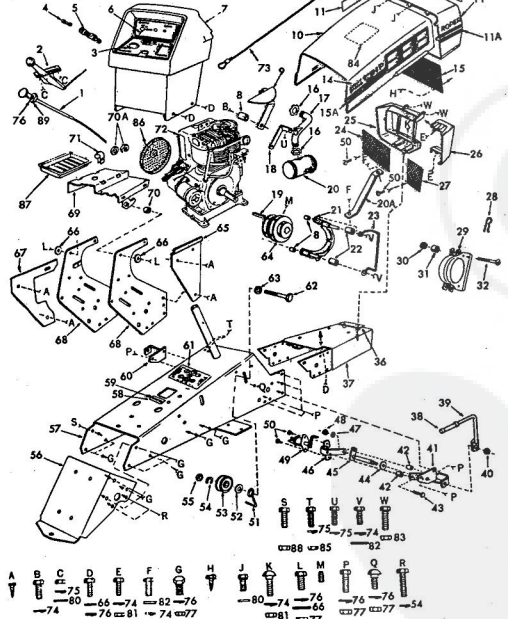

ROPER RT-13 GARDEN TRACTOR MODEL NO. T32241R4

STEERING AND FINAL DRIVE

ROPER RT-13 GARDEN TRACTOR MODEL NO. T32241R4

MAIN FRAME, DASH AND GRILL