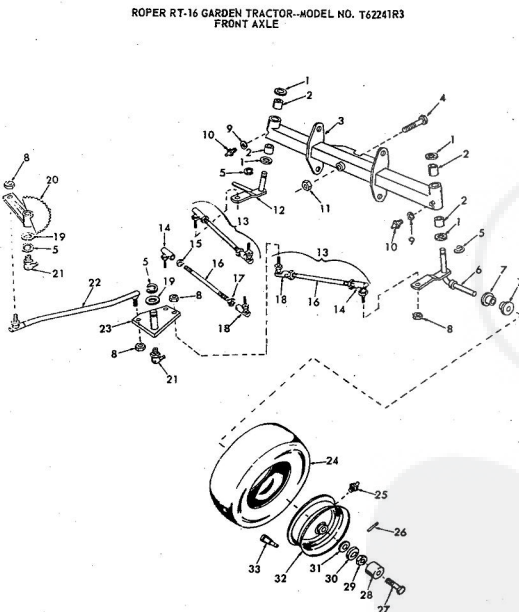

ROPER RT-16 GARDEN TRACTOR--MODEL NO. T62241R3 FRONT AXLE