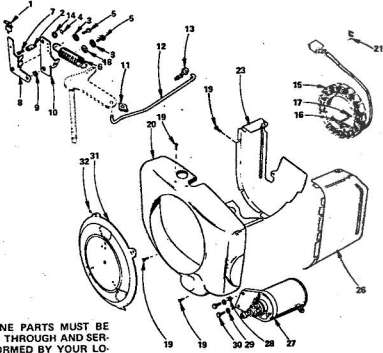

**ROPER HYDRO 16T GARDEN TRACTOR
MODEL NO. T63361RO**