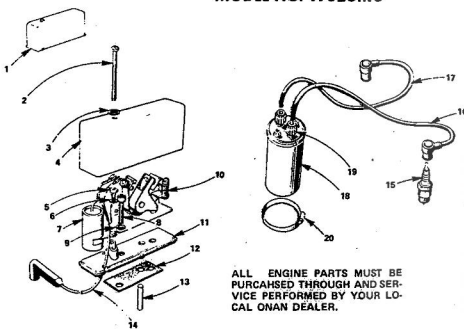

**ROPER 18T GARDEN TRACTOR
MODEL NO. T93261RO**

IGNITION GROUP