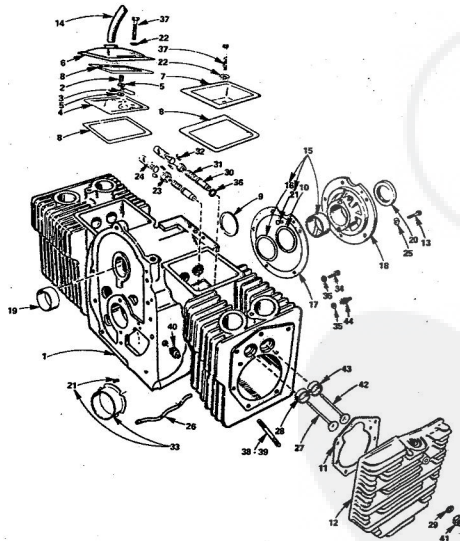

**ROPER HYDRO 16T GARDEN TRACTOR
MODEL NO. T63361RO**

STARTER PARTS GROUP

CYLINDER BLOCK GROUP