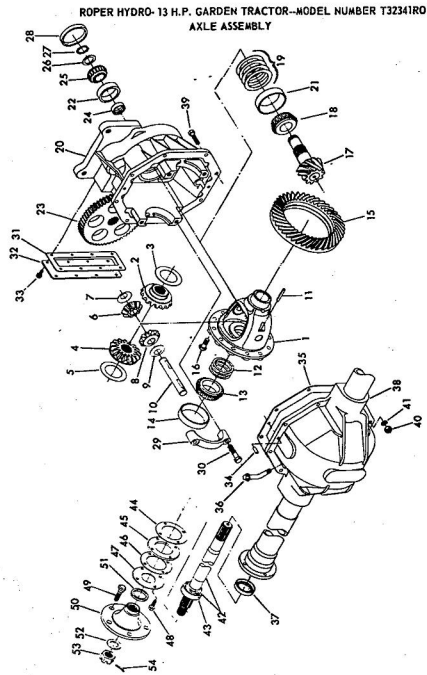

ROPER HYDRO 13 H.P. GARDEN TRACTOR--MODEL NUMBER T32341R0
AXLE ASSEMBLY