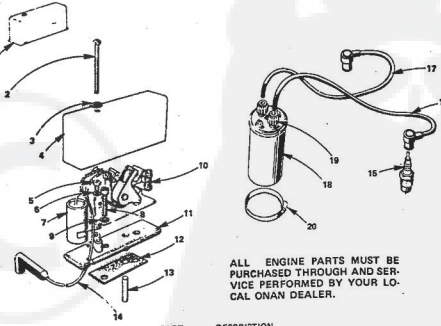

**ROPER HYDRO 16T GARDEN TRACTOR
MODEL NO. T63361RO**

IGNITION GROUP