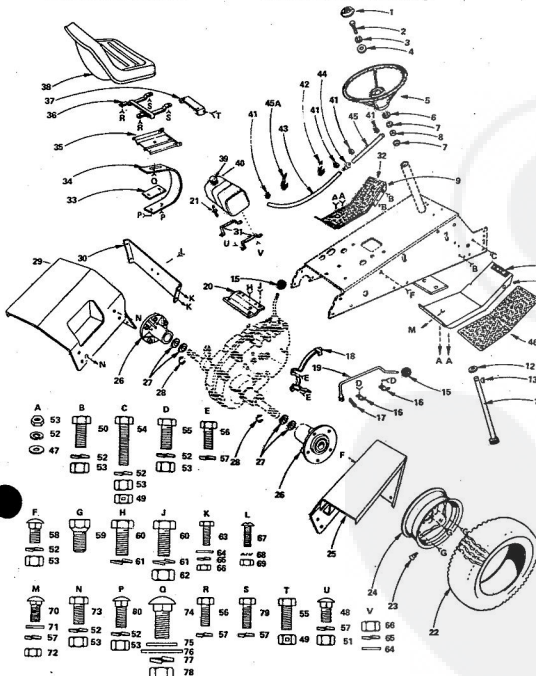

ROPER 18T GARDEN TRACTOR MODEL NO. T932610

STEERING AND FINAL DRIVE

ROPER 18T GARDEN TRACTOR MODEL NO. T932610

STEERING, AND FINAL DRIVE

*STANDARD HARDWARE-PURCHASE