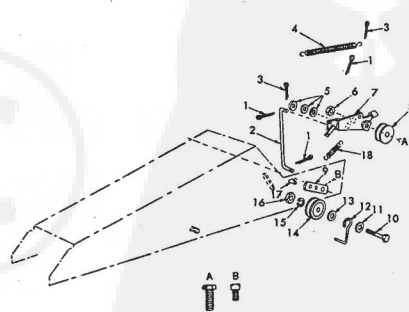

ROPER HYDRO-13 GARDEN TRACTOR—MODEL NUMBER T33241RO

CLUTCH