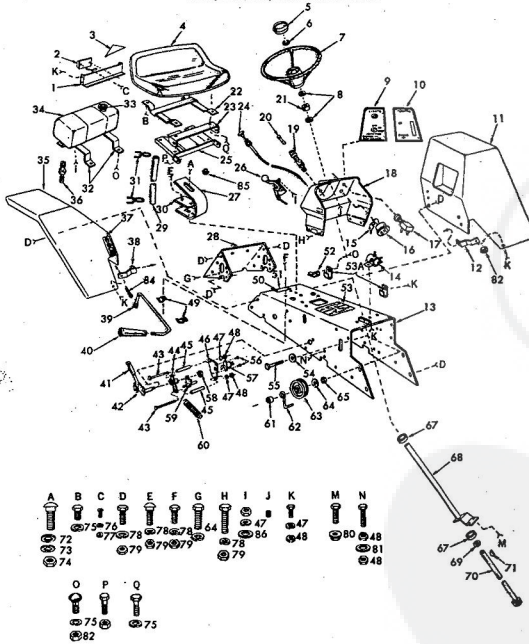

repair parts ROPER RT-8 GARDEN TRACTOR-
HOOD, GRILL & FRONT FRAME

**ROPER RT-8 GARDEN TRACTOR
SEAT, FENDERS, DASH & REAR FRAME**