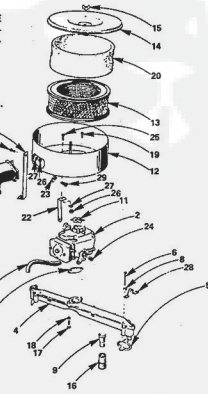

**ROPER 18T GARDEN TRACTOR
MODEL NO. T93261RO**

FUEL SYSTEM GROUP