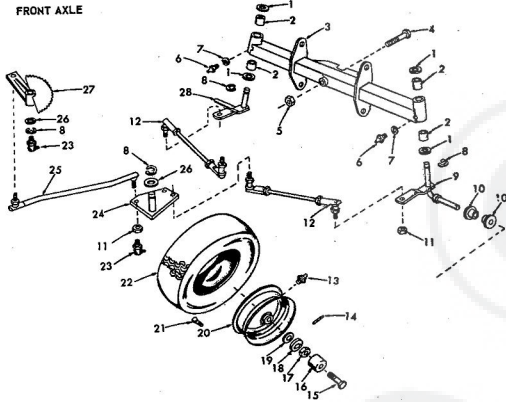

ROPER HYDRO 13 H.P. GARDEN TRACTOR—MODEL NUMBER T33241RO

SEAT AND STEERING

ROPER HYDRO 13 H.P. GARDEN TRACTOR—MODEL NUMBER T33241RO

FRONT AXLE