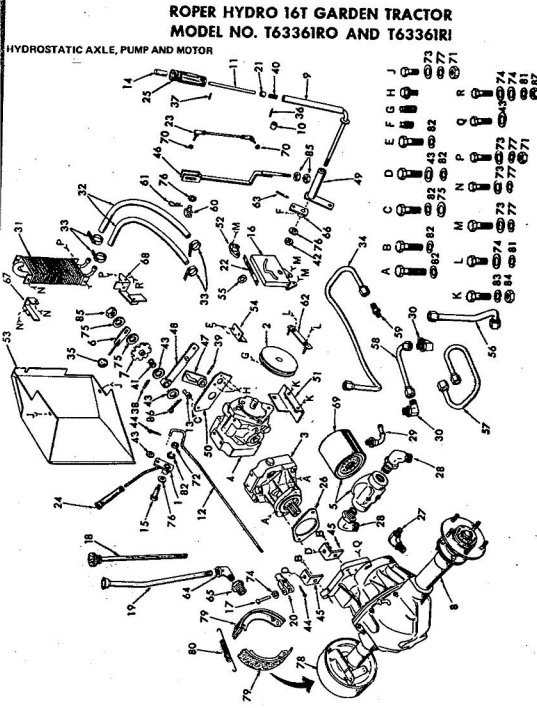

ROPER HYDRO 16T GARDEN TRACTOR MODEL NO. T6336IRO AND T6336IRI

HYDROSTATIC AXLE, PUMP AND MOTOR

KEY NO.	PART NO.	DESCRIPTION
1	63A4804	Bottom Pump Bracket Weldment
2	63A4805	Oil Cooler Air Shield
3	63A4807	Top Pump Bracket Weldment
4	63A4808	Roller
5	63A4809	Section Line
6	63A4810	Pressure Line No. 1
7	63A4811	Pressure Line No. 2
8	63A4812	Strap Connector "O" Ring to Flare
9	63A4813	Roller Pin
10	63A4814	Roller Pin
11	63A4815	Roller Pin
12	63A4816	Roller Pin
13	63A4817	Roller Pin
14	63A4818	Roller Pin
15	63A4819	Roller Pin
16	63A4820	Roller Pin
17	63A4821	Roller Pin
18	63A4822	Roller Pin
19	63A4823	Roller Pin
20	63A4824	Roller Pin
21	63A4825	Roller Pin
22	63A4826	Roller Pin
23	63A4827	Roller Pin
24	63A4828	Roller Pin
25	63A4829	Roller Pin
26	63A4830	Roller Pin
27	63A4831	Roller Pin
28	63A4832	Roller Pin
29	63A4833	Roller Pin
30	63A4834	Roller Pin
31	63A4835	Roller Pin
32	63A4836	Roller Pin
33	63A4837	Roller Pin
34	63A4838	Roller Pin
35	63A4839	Roller Pin
36	63A4840	Roller Pin
37	63A4841	Roller Pin
38	63A4842	Roller Pin
39	63A4843	Roller Pin
40	63A4844	Roller Pin
41	63A4845	Roller Pin
42	63A4846	Roller Pin
43	63A4847	Roller Pin
44	63A4848	Roller Pin
45	63A4849	Roller Pin
46	63A4850	Roller Pin
47	63A4851	Roller Pin
48	63A4852	Roller Pin
49	63A4853	Roller Pin
50	63A4854	Roller Pin
51	63A4855	Roller Pin
52	63A4856	Roller Pin
53	63A4857	Roller Pin
54	63A4858	Roller Pin
55	63A4859	Roller Pin
56	63A4860	Roller Pin
57	63A4861	Roller Pin
58	63A4862	Roller Pin
59	63A4863	Roller Pin
60	63A4864	Roller Pin
61	63A4865	Roller Pin
62	63A4866	Roller Pin
63	63A4867	Roller Pin
64	63A4868	Roller Pin
65	63A4869	Roller Pin
66	63A4870	Roller Pin
67	63A4871	Roller Pin
68	63A4872	Roller Pin
69	63A4873	Roller Pin
70	63A4874	Roller Pin
71	63A4875	Roller Pin
72	63A4876	Roller Pin
73	63A4877	Roller Pin
74	63A4878	Roller Pin
75	63A4879	Roller Pin
76	63A4880	Roller Pin
77	63A4881	Roller Pin
78	63A4882	Roller Pin
79	63A4883	Roller Pin
80	63A4884	Roller Pin
81	63A4885	Roller Pin