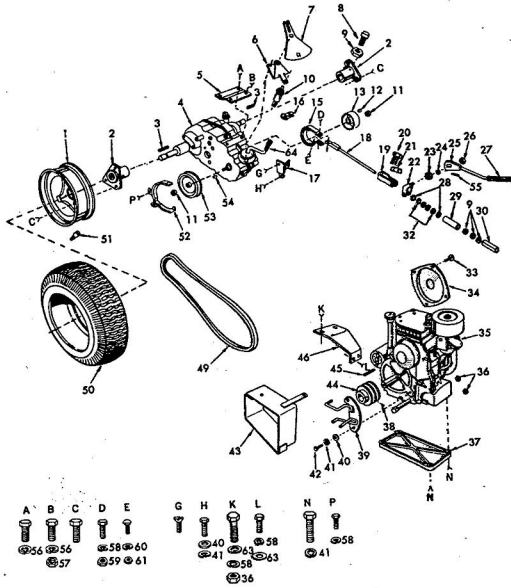

ROPER RT-10 GARDEN TRACTOR--MODEL NO. T02251RO