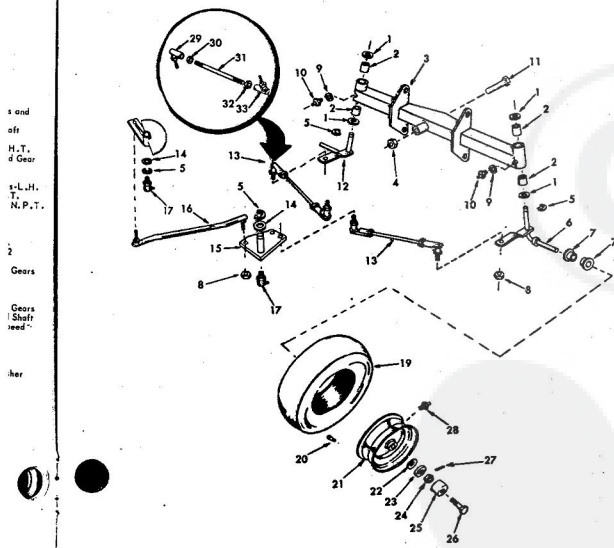

RT-16T TRACTOR-MODEL NO. T63241R5
FRONT AXLE

RT-16T TRACTOR-MODEL NO. T63241R5
FRONT AXLE