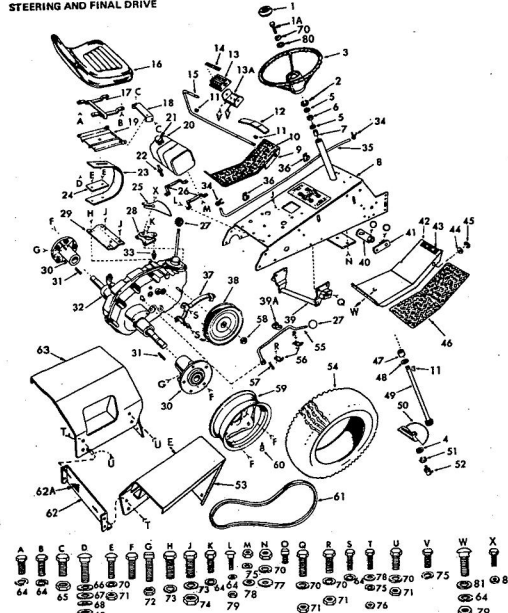

ROPER RT-13 GARDEN TRACTOR MODEL NO. T32241R4

STEERING AND FINAL DRIVE