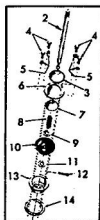

**ROPER 18T GARDEN TRACTOR
MODEL NO. T93261RO**

TRANSAXLE