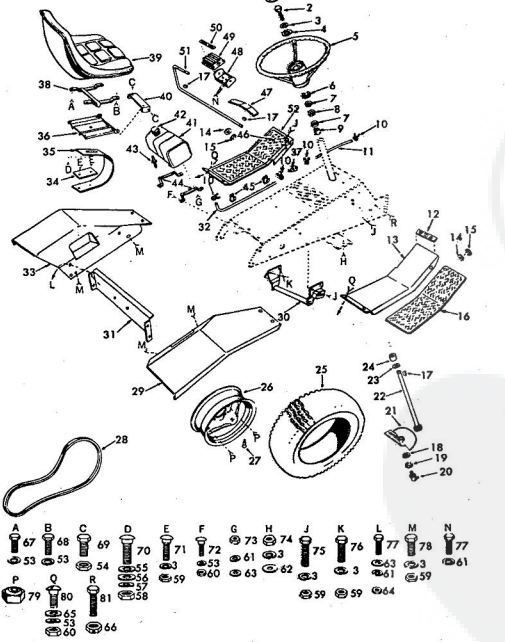

**ROPER HYDRO 16T GARDEN TRACTOR
MODEL NO. T6336IRO AND T6336IRI**

SEAT AND STEERING

**ROPER HYDRO 16T GARDEN TRACTOR
MODEL NO. T6336IRO AND T6336IRI**

SEAT AND STEERING

*STANDARD HARDWARE-PURCHASE LOCALLY