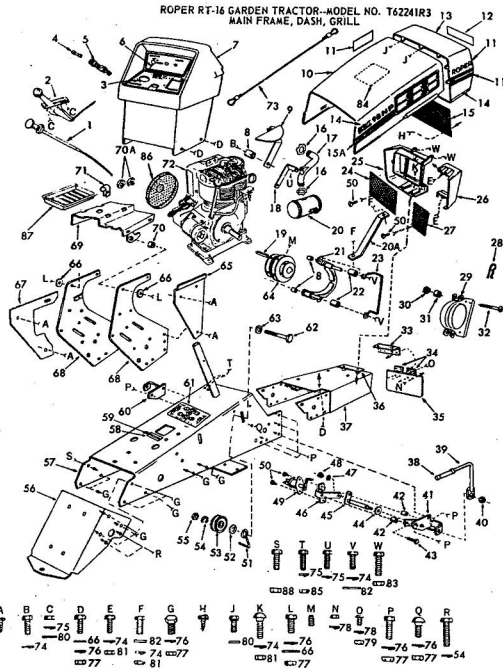

ROPER RT-16 GARDEN TRACTOR--MODEL NO. T62241R3 FRONT AXLE