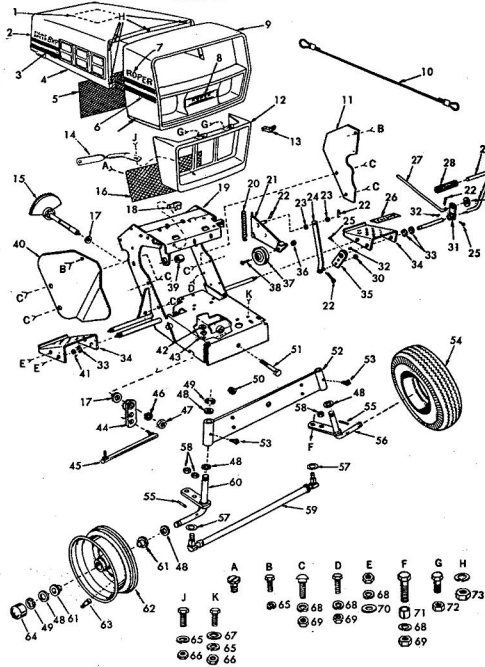

repair parts ROPER RT-8 GARDEN TRACTOR-
HOOD, GRILL & FRONT FRAME

**ROPER RT-8 GARDEN TRACTOR
SEAT, FENDERS, DASH & REAR FRAME**