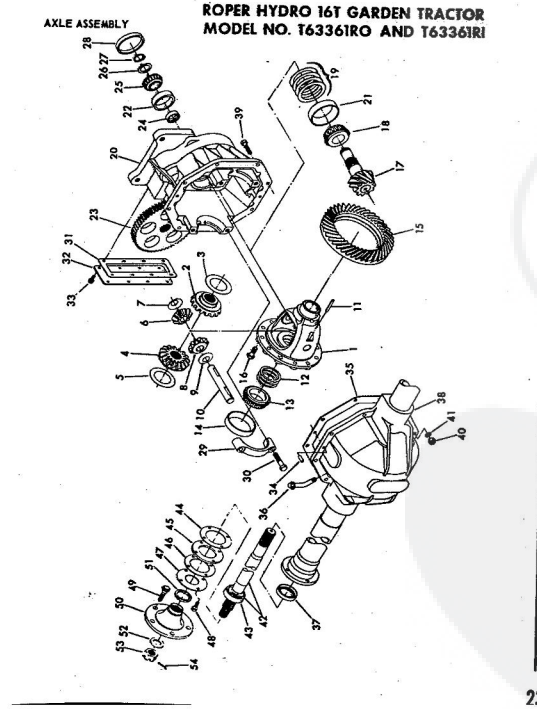

ROPER HYDRO 16T GARDEN TRACTOR MODEL NO. T6336IRO AND T6336IRI

AXLE ASSEMBLY

KEY NO.	PART NO.	DESCRIPTION
1	7178R	Spig Ring
2	7178R	Spig Ring
3	7178R	Spig Ring
4	7178R	Spig Ring
5	7178R	Spig Ring
6	7178R	Spig Ring
7	7178R	Spig Ring
8	7178R	Spig Ring
9	7178R	Spig Ring
10	7178R	Spig Ring
11	7178R	Spig Ring
12	7178R	Spig Ring
13	7178R	Spig Ring
14	7178R	Spig Ring
15	7178R	Spig Ring
16	7178R	Spig Ring
17	7178R	Spig Ring
18	7178R	Spig Ring
19	7178R	Spig Ring
20	7178R	Spig Ring
21	7178R	Spig Ring
22	7178R	Spig Ring
23	7178R	Spig Ring
24	7178R	Spig Ring
25	7178R	Spig Ring
26	7178R	Spig Ring
27	7178R	Spig Ring
28	7178R	Spig Ring
29	7178R	Spig Ring
30	7178R	Spig Ring
31	7178R	Spig Ring
32	7178R	Spig Ring
33	7178R	Spig Ring
34	7178R	Spig Ring
35	7178R	Spig Ring
36	7178R	Spig Ring
37	7178R	Spig Ring
38	7178R	Spig Ring
39	7178R	Spig Ring
40	7178R	Spig Ring
41	7178R	Spig Ring
42	7178R	Spig Ring
43	7178R	Spig Ring
44	7178R	Spig Ring
45	7178R	Spig Ring
46	7178R	Spig Ring
47	7178R	Spig Ring
48	7178R	Spig Ring
49	7178R	Spig Ring
50	7178R	Spig Ring
51	7178R	Spig Ring
52	7178R	Spig Ring
53	7178R	Spig Ring
54	7178R	Spig Ring