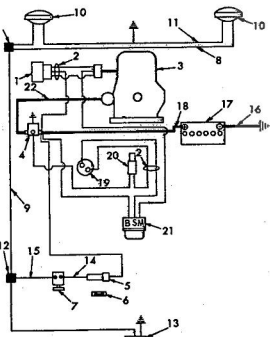

ROPER RT-10 GARDEN TRACTOR--MODEL NO. T02251R0

ROPER RT-10 GARDEN TRACTOR--MODEL NO. T02251RO