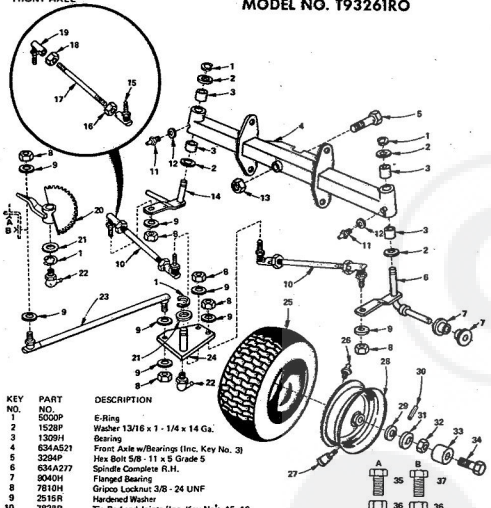

**ROPER 18T GARDEN TRACTOR
MODEL NO. T93261RO**

FRONT AXLE