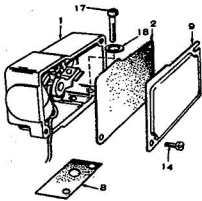

**ROPER HYDRO 16T GARDEN TRACTOR
MODEL NO. T63361RI**

IGNITION GROUP

**ROPER HYDRO 16T GARDEN TRACTOR
MODEL NO. T63361RI**

IGNITION GROUP

REF. NO.	PART NO.	PART DESCRIPTION
1	160-1158	Breaker Box Assembly
2	100A1148	*Gasket
3	503-0311	Clamp
4	160-1154	*Point Set
5	526-0003	*Flat Washer (#8)
6	312-0069	*Condenser
7	167-0188	Clip
8	100A1150	*Gasket
9	160-1149	*Cover
10	160-1151	Plunger
11	167-1462	Cable (16-3/4")
12	166-0535	Coil
13	167-1465	Cable (19")
14	815-0358	*Fan Head Screw (8-32 x 3/8")
15	167-0241	Spark Plug
16	336-2132	*Lead Assembly
17	802-0034	Socket Head Screw (1/4-20 x 3/4")
18	850-0038	Lock Washer (1/4")
19	850-0025	*Lock Washer (#8)
20	815-0405	Pan Head Screw (#8-32 x 1/2")
21	870-0221	Nut (#8-32)
22	815-0403	Pan Head Screw (#8-32 x 6/16")