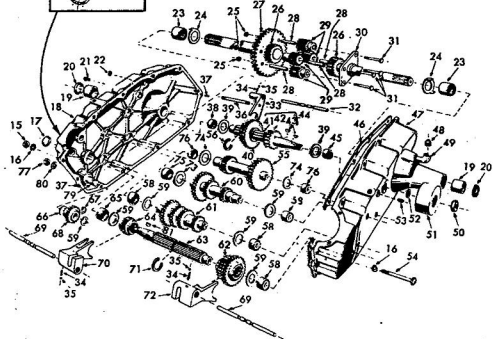

**ROPER 18T GARDEN TRACTOR
MODEL NO. T93261RO**

TRANSAXLE