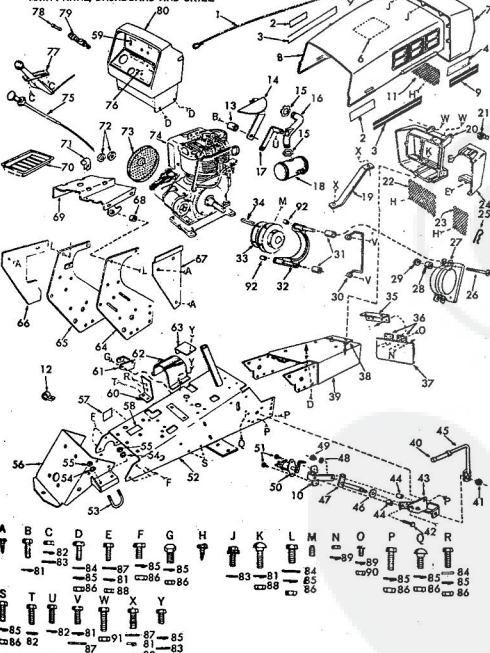

repair parts

**ROPER HYDRO-13 GARDEN TRACTOR-MODEL NUMBER T32341R0
MAIN FRAME, DASHBOARD AND GRILL**

**ROPER RT-13 GARDEN TRACTOR
MODEL NO. T32E41R4**

TRANSAXLE