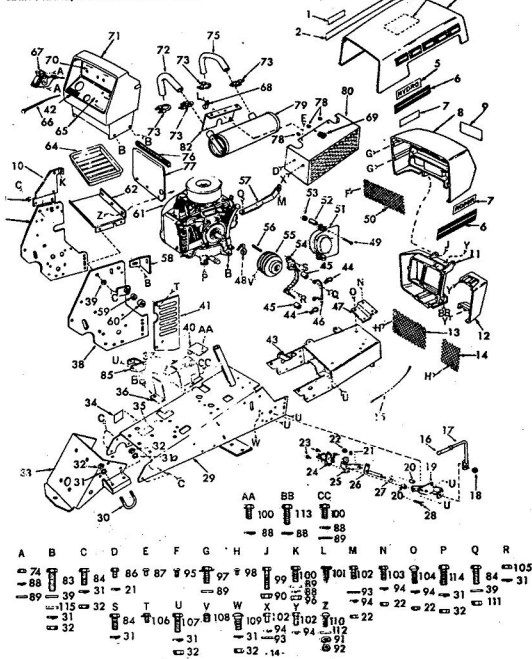

**ROPER HYDRO 16T GARDEN TRACTOR
MODEL NO. T6336IRO AND T6336IRI**

MAIN FRAME, DASHBOARD AND GRILL

**ROPER HYDRO 16T GARDEN TRACTOR
MODEL NO. T6336IRO AND T6336IRI**

MAIN FRAME, DASHBOARD AND GRILL

*STANDARD HARDWARE-PURCHASE LOCALLY