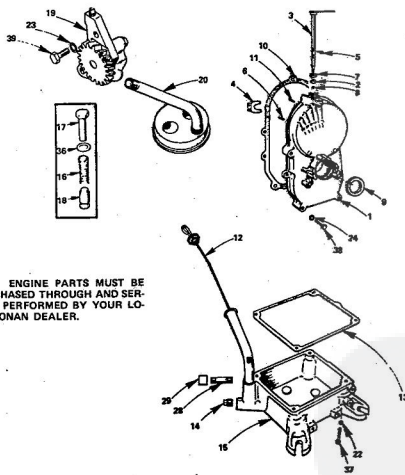

**ROPER HYDRO 16T GARDEN TRACTOR
MODEL NO. T63361RO**
CRANKSHAFT, FLYWHEEL, CAMSHAFT
AND PISTON GROUP

**ROPER HYDRO 16T GARDEN TRACTOR
MODEL NO. T63361RO**
GEAR COVER, OIL BASE AND
OIL PUMP GROUP