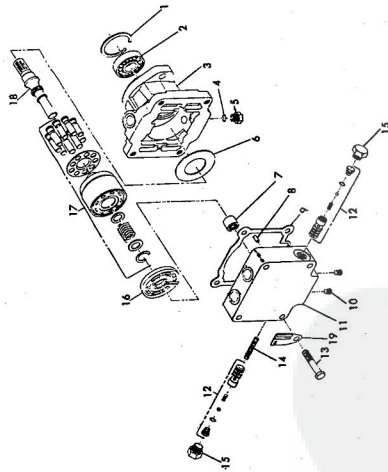

ROPER HYDRO 13 H.P. GARDEN TRACTOR--MODEL NUMBER T32341RO
HYDROSTATIC MOTOR ASSEMBLY

ROPER HYDRO 13 H.P. GARDEN TRACTOR--MODEL NUMBER T32341RO
HYDROSTATIC MOTOR ASSEMBLY