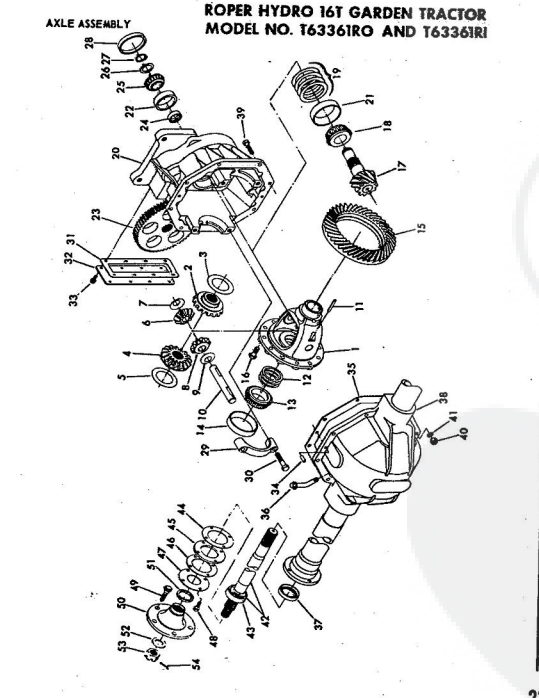

AXLE ASSEMBLY

ROPER HYDRO 16T GARDEN TRACTOR
MODEL NO. T6336IRO AND T6336IRI

AXLE ASSEMBLY

KEY NO.	PART NO.	DESCRIPTION
1	7178R	Spig Ring
2	7178R	Wash Plug Gasket
3	7178R	Wash Plug Gasket
4	7178R	Wash Plug Gasket
5	7178R	Wash Plug Gasket
6	7178R	Wash Plug Gasket
7	7178R	Wash Plug Gasket
8	7178R	Wash Plug Gasket
9	7178R	Wash Plug Gasket
10	7178R	Wash Plug Gasket
11	7178R	Wash Plug Gasket
12	7178R	Wash Plug Gasket
13	7178R	Wash Plug Gasket
14	7178R	Wash Plug Gasket
15	7178R	Wash Plug Gasket
16	7178R	Wash Plug Gasket
17	7178R	Wash Plug Gasket
18	7178R	Wash Plug Gasket
19	7178R	Wash Plug Gasket
20	7178R	Wash Plug Gasket
21	7178R	Wash Plug Gasket
22	7178R	Wash Plug Gasket
23	7178R	Wash Plug Gasket
24	7178R	Wash Plug Gasket
25	7178R	Wash Plug Gasket
26	7178R	Wash Plug Gasket
27	7178R	Wash Plug Gasket
28	7178R	Wash Plug Gasket
29	7178R	Wash Plug Gasket
30	7178R	Wash Plug Gasket
31	7178R	Wash Plug Gasket
32	7178R	Wash Plug Gasket
33	7178R	Wash Plug Gasket
34	7178R	Wash Plug Gasket
35	7178R	Wash Plug Gasket
36	7178R	Wash Plug Gasket
37	7178R	Wash Plug Gasket
38	7178R	Wash Plug Gasket
39	7178R	Wash Plug Gasket
40	7178R	Wash Plug Gasket
41	7178R	Wash Plug Gasket
42	7178R	Wash Plug Gasket
43	7178R	Wash Plug Gasket
44	7178R	Wash Plug Gasket
45	7178R	Wash Plug Gasket
46	7178R	Wash Plug Gasket
47	7178R	Wash Plug Gasket
48	7178R	Wash Plug Gasket
49	7178R	Wash Plug Gasket
50	7178R	Wash Plug Gasket
51	7178R	Wash Plug Gasket
52	7178R	Wash Plug Gasket
53	7178R	Wash Plug Gasket
54	7178R	Wash Plug Gasket