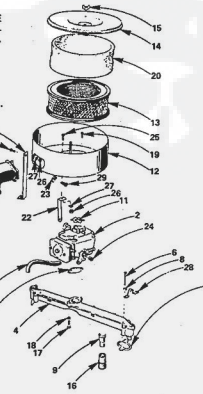

**ROPER 18T GARDEN TRACTOR
MODEL NO. T93261RO**

FUEL SYSTEM GROUP