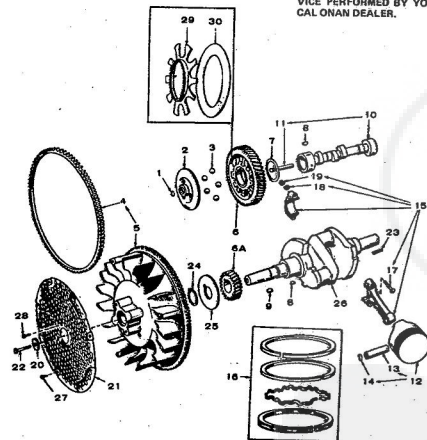

**ROPER HYDRO 16T GARDEN TRACTOR
MODEL NO. T63361R1**

CRANKSHAFT, FLYWHEEL, CAMSHAFT
AND PISTON GROUP

**ROPER HYDRO 16T GARDEN TRACTOR
MODEL NO. T63361R1**

CRANKSHAFT, FLYWHEEL, CAMSHAFT
AND PISTON GROUP

REF. NO.	PART NO.	PART DESCRIPTION
1	150-0078	Snap Ring
2	150-0612	Governor Cup
3	510-0015	Flyball
4	104-0779	Ring Gear
5	134-2432	Flywheel Assembly (Includes Gear and Rotor)
6	105-0332	Camshaft Gear (Includes Spacer and Plate)
6A	104-0032	Camshaft Gear
7	105-0004	Crankshaft Gear
8	105-0004	Thrust Washer
9	515-0001	Woodruff Key (1/8" x 1/2")
10	515-0098	Woodruff Key (3/16" x 3/4")
11	105-0388	Camshaft and Center Pin A
12	150-0075	Center Pin
	PISTON AND PIN (Includes Retaining Rings)	
	112-0134	Standard
	112-0134-05	.005" Undersize
	112-0134-10	.010" Undersize
	112-0134-20	.020" Undersize
	112-0134-30	.030" Undersize
	112-0134-40	.040" Undersize
13	112-0122	Piston Pin
14	518-0311	Retaining Ring
15	114-0225	Rod Assembly
16	RING SET	
	113-0174	Standard
	113-0174-05	.005" Undersize
	113-0174-10	.010" Undersize
	113-0174-20	.020" Undersize
	113-0174-30	.030" Undersize
	113-0174-40	.040" Undersize
17	114-0228	Bolt (Special)
18	526-0017	Flat Washer (Special)
19	870-0137	Locking Nut (5/16-24)
20	850-0055	Lock Washer (7/16")
21	134-2384	Guard
22	104-0170	Hex Head Cap Screw (7/16-14 x 4")
23	515-0103	Key (1/4" x 1/4" x 2")
24	518-0614	Retaining Ring
25	104-0043	Washer
26	104-0889	Crankshaft
27	821-0010	Locking Screw (1/4-20 x 1/2")
28	821-0014	Locking Screw (5/16-18 x 1/2")
29	150-1257	Governor Flyball Spacer
30	150-0077	Governor Flyball Plate