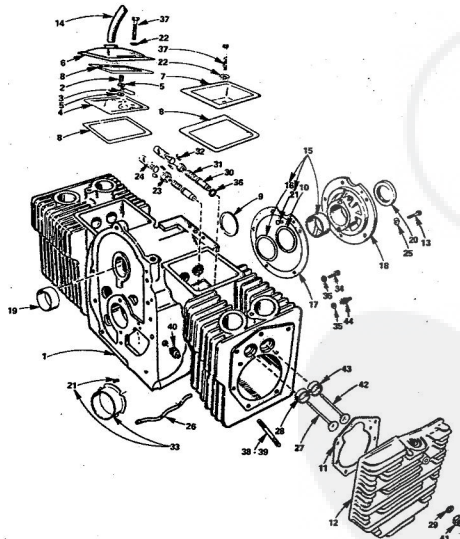

**ROPER HYDRO 16T GARDEN TRACTOR
MODEL NO. T63361RO**

STARTER PARTS GROUP

CYLINDER BLOCK GROUP

**ROPER HYDRO 16T GARDEN TRACTOR
MODEL NO. T63361RO**