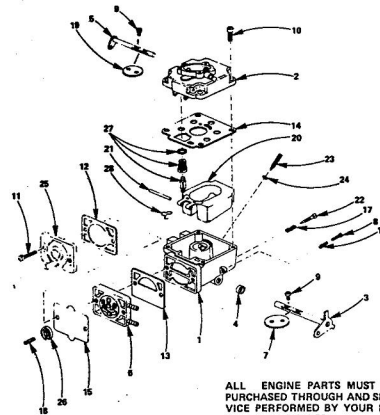

**ROPER HYDRO 16T GARDEN TRACTOR
MODEL NO. T63361RO**

CARBURETOR PARTS GROUP