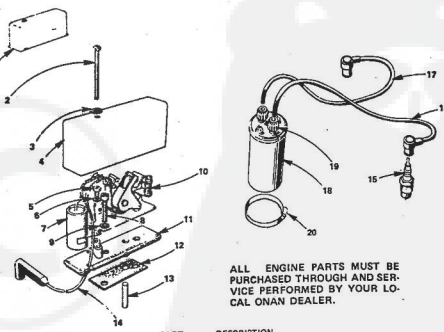

**ROPER HYDRO 16T GARDEN TRACTOR
MODEL NO. T63361RO**

IGNITION GROUP

* Included in Gasket Kit, page 37.