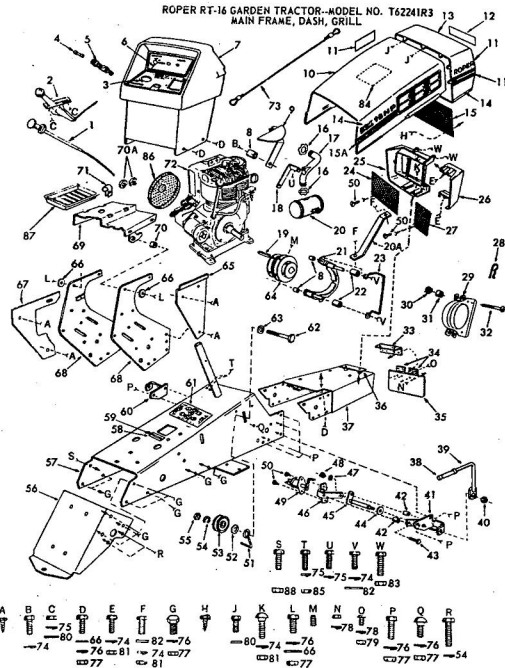

ROPER RT-16 GARDEN TRACTOR-MODEL NO. T62241R3 FRONT AXLE