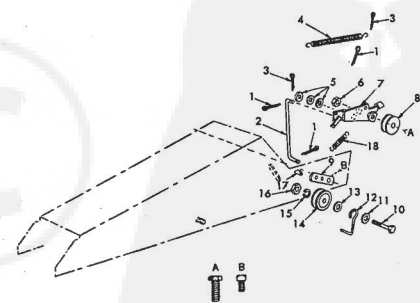

ROPER HYDRO-13 GARDEN TRACTOR—MODEL NUMBER T33241RO

CLUTCH