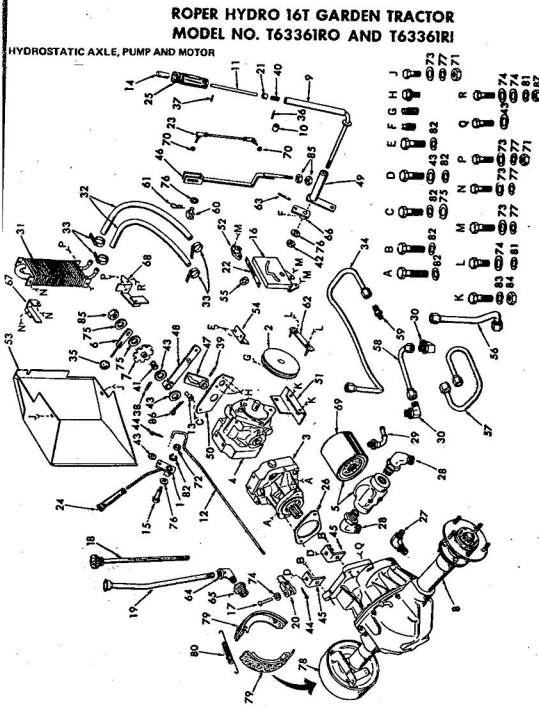

ROPER HYDRO 16T GARDEN TRACTOR
MODEL NO. T6336IRO AND T6336IRI

ROPER HYDRO 16T GARDEN TRACTOR
MODEL NO. T6336IRO AND T6336IRI

HYDROSTATIC AXLE, PUMP AND MOTOR

ROPER HYDRO 16T GARDEN TRACTOR
MODEL NO. T6336IRO AND T6336IRI

HYDROSTATIC AXLE, PUMP AND MOTOR

KEY NO.	PART NO.	DESCRIPTION
1	63A4804	Bottom Pump Bracket Weldment
2	63A4805	Oil Cooler Air Shield
3	63A4807	Top Pump Bracket Weldment
4	63A4808	Roller
5	63A4809	Seal Line
6	63A4810	Pressure Line No. 1
7	63A4811	Pressure Line No. 2
8	63A4812	Strap Connector "O" Ring to Flare
9	63A4813	Roller Pin
10	63A4814	Roller Pin
11	63A4815	Roller Pin
12	63A4816	Roller Pin
13	63A4817	Roller Pin
14	63A4818	Roller Pin
15	63A4819	Roller Pin
16	63A4820	Roller Pin
17	63A4821	Roller Pin
18	63A4822	Roller Pin
19	63A4823	Roller Pin
20	63A4824	Roller Pin
21	63A4825	Roller Pin
22	63A4826	Roller Pin
23	63A4827	Roller Pin
24	63A4828	Roller Pin
25	63A4829	Roller Pin
26	63A4830	Roller Pin
27	63A4831	Roller Pin
28	63A4832	Roller Pin
29	63A4833	Roller Pin
30	63A4834	Roller Pin
31	63A4835	Roller Pin
32	63A4836	Roller Pin
33	63A4837	Roller Pin
34	63A4838	Roller Pin
35	63A4839	Roller Pin
36	63A4840	Roller Pin
37	63A4841	Roller Pin
38	63A4842	Roller Pin
39	63A4843	Roller Pin
40	63A4844	Roller Pin
41	63A4845	Roller Pin
42	63A4846	Roller Pin
43	63A4847	Roller Pin
44	63A4848	Roller Pin
45	63A4849	Roller Pin
46	63A4850	Roller Pin
47	63A4851	Roller Pin
48	63A4852	Roller Pin
49	63A4853	Roller Pin
50	63A4854	Roller Pin
51	63A4855	Roller Pin
52	63A4856	Roller Pin
53	63A4857	Roller Pin
54	63A4858	Roller Pin
55	63A4859	Roller Pin
56	63A4860	Roller Pin
57	63A4861	Roller Pin
58	63A4862	Roller Pin
59	63A4863	Roller Pin
60	63A4864	Roller Pin
61	63A4865	Roller Pin
62	63A4866	Roller Pin
63	63A4867	Roller Pin
64	63A4868	Roller Pin
65	63A4869	Roller Pin
66	63A4870	Roller Pin
67	63A4871	Roller Pin
68	63A4872	Roller Pin
69	63A4873	Roller Pin
70	63A4874	Roller Pin
71	63A4875	Roller Pin
72	63A4876	Roller Pin
73	63A4877	Roller Pin
74	63A4878	Roller Pin
75	63A4879	Roller Pin
76	63A4880	Roller Pin
77	63A4881	Roller Pin
78	63A4882	Roller Pin
79	63A4883	Roller Pin
80	63A4884	Roller Pin
81	63A4885	Roller Pin