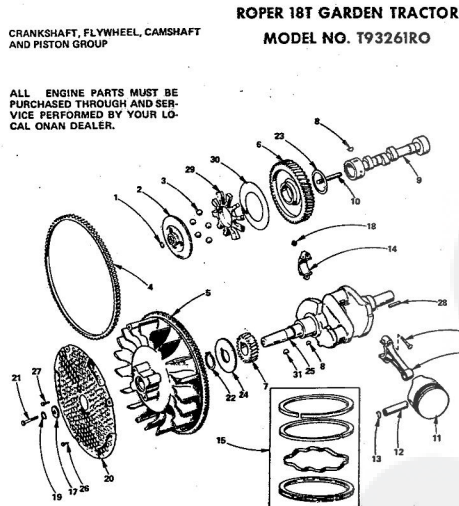

**ROPER 18T GARDEN TRACTOR
MODEL NO. T9326IRO**

CRANKSHAFT, FLYWHEEL, CAMSHAFT
AND PISTON GROUP.

KEY NO.	PART NO.	DESCRIPTION
1	150-0078	Ring, Camshaft Center Pin
2	150-1116	Cap, Governor
3	510-0015	Ball, Fly - Governor
4	104-0779	Gear, Ring - Flywheel
5	134-3309	Flywheel (Includes Ring Gear and Magnet Ring)
6	105-0332	Gear, Camshaft (Includes Flyball Spacer and Plate)
7	104-0032	Gear, Crankshaft
8	515-0001	Key (1/2" Diameter x 1/8")
9	105-0462	Camshaft (Includes Center Pin)
10	150-0075	Pin, Camshaft Center
11		PISTON AND PIN (INCLUDES RETAINING RINGS)
		Standard
		112-0143-05 .005" Oversize
		112-0143-10 .010" Oversize
		112-0143-20 .020" Oversize
		112-0143-30 .030" Oversize
		112-0143-40 .040" Oversize
12	112-0122	Pin, Piston
13	518-0311	Ring, Piston Pin Retaining
14		ROD ASSEMBLY, CONNECTING
		Standard
		114-0247-10 .010" Oversize
		114-0247-20 .020" Oversize
		114-0247-30 .030" Oversize
15		RING SET, PISTON
		Standard
		113-0186-05 .005" Oversize
		113-0186-10 .010" Oversize
		113-0186-20 .020" Oversize
		113-0186-30 .030" Oversize
		113-0186-40 .040" Oversize
16	114-0228	Bolt, Special - Connecting Rod
17	526-0017	Washer, Flat - Steel (15/32" L.D. x 1 - 1/4" O.D. x 1/4" Thick)
18	870-0137	Nut, Locking - Connecting Rod Cap
19	860-0055	Washer, Spring Lock (7/16")
20	134-3212	Guard, Flywheel
21	104-0170	Screw, Hex Head Cap (7/16 - 14 x 4")
22	518-0014	Ring, Retaining - Crankshaft Gear Washer
23	105-0004	Washer, Camshaft Gear Thrust
24	104-0043	Washer, Crankshaft Gear Retainer
25	104-0919	Crankshaft
26	821-0010	Screw, Hex Head Cap - Locking Flange (1/4 - 20 x 1/2")
27	821-0014	Screw, Hex Head Cap - Locking Flange (5/16 - 18 x 1/2")
28	515-0103	Key, Crankshaft Stub (1/4 x 1/4 x 2)
29	150-1267	Spacer, Governor Flywheel
30	150-0077	Plate, Governor Flyball
31	515-0227	Key Kit