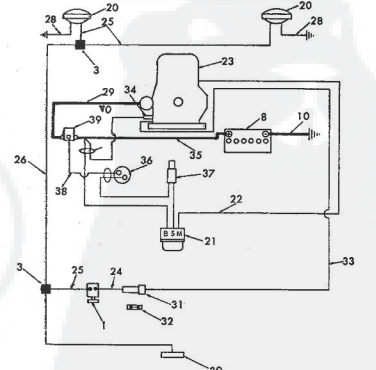

ROPER RT-8 GARDEN TRACTOR-
TRANSAXLE, BRAKE & ENGINE

ROPER RT-8 GARDEN TRACTOR
TRANSAXLE, BRAKE & ENGINE