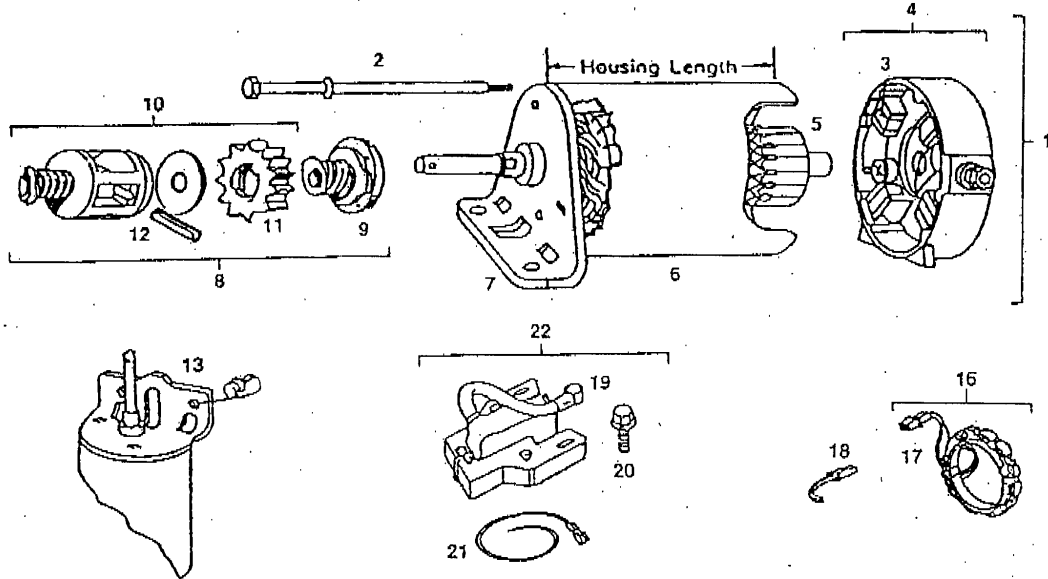

REPAIR PARTS

12 H.P. RIDING LAWN TRACTOR

ENGINE BRIGGS & STRATTON - MODEL NUMBER 281707, TYPE NUMBER 0412-01