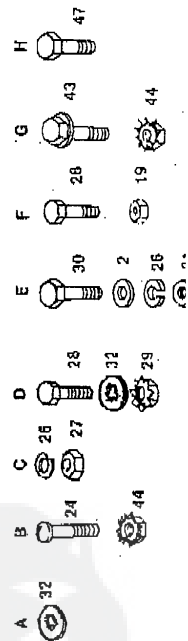

Note: All component dimensions given in U.S. inches. 1 in. = 25.4 mm