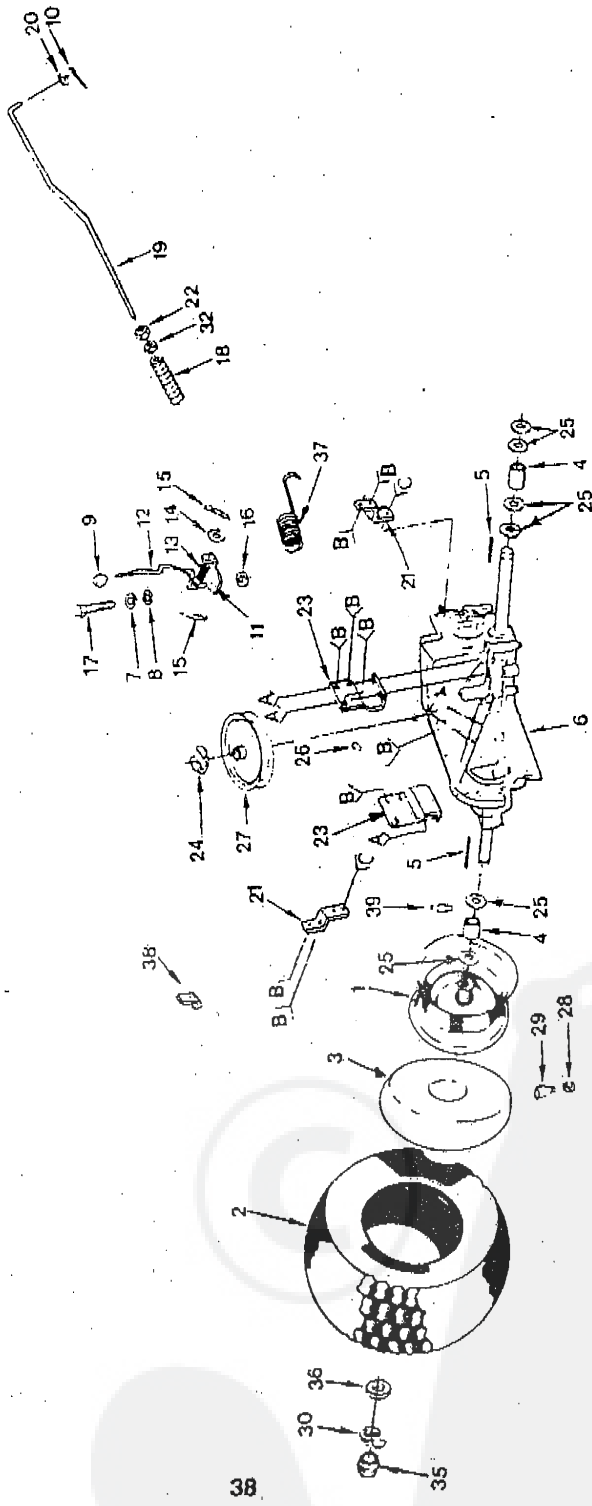

REPAIR PARTS
12 HP LAWN TRACTOR
STEERING, FRONT AXLE AND WHEELS

KEY. PART NO.	PART NO.	DESCRIPTION	KEY. PART NO.	PART NO.	DESCRIPTION
1	100710L	Insert, Steering Wheel	29	108684X	Gear, Sector
2	73940800	Nut, Hex Jam Toplock 1/2 - 20	30	108126X	Woodruff Key 3/16 x 3/4
3	100712K	Washer 17/32 x 2 - 1/4 x .160	31	2882J	Drive Pin 3/16 x 1
4	100713N	Steering Wheel	32	6266H	Bearing Thrust
5	110711L	Adapter, Steering Wheel	33	108683X	Rod, Steering
6	109816X	Nyliner, Snap-in	34	105656X	Spindle Assembly, L.H.
7	12000029	Klipring	35	17490612	Screw, Hex Washer Hd. Thread Forming Type TT 3/8 - 16 x 3/4
8	121749X	Washer 25/32 x 1 - 1/4 x 16 Ga.	36	73901000	Nut, Flange 5/8 - 11
9	9040H	Bearings, Wheel, Front	37	3366R	Bearing
10	106222X	Tire, 15 x 6.00 - 6 (Tubeless)	38	104757X	Cap, Hub, Front
11	59904	Tube, Tire (not furnished with Tractor)	39	278H	Grease Fitting
12	106732X	Rim Assembly - 6" Front (Inc. 2 each Key No. 9)	40	121748X	Washer 25/32 x 1 - 5/8 x 16 Ga.
13	65139	Stem, Valve	42	106944X	Tube, Shaft, Steering
14	59192	Cap, Valve	43	105664X	Support, Saddle, Front
15	108076X	Axle Assembly, Front	44	105663X	Support, Saddle, Rear
16	74761080	Bolt, Hex 5/8 - 11 x 3 - 3/4	45	17490508	Screw, Hex Washer Thd. Rolling 5/16 - 18 x 1/2
17	105654X	Spindle Assembly, R.H.	46	120754X	Bushing
18	76020412	Pin, Cotter 1/8 x 3/4	47	19131416	Washer 13/32 x 7/8 x 16 Ga.
19	105715X	Tie Rod	48	108685X	Gear, Pinion
20	6855M	Fitting, Grease	49	101930X	Washer, Hardened
21	110438X	Spacer Bearing, Front Axle	50	19272016	Washer 27/32 x 1 - 1/4 x 16 Ga.
22	10040600	Lockwasher 3/8	51	121232X	Spindle Cap
23	73610600	Nut, Hex 3/8 - 24			
24	105727X	Drag Link			
25	109556X	Shaft, Steering			
26	74580	Spacer			
27	71208	Bushing, Steering Rod			
28	109432X	Bracket Assembly, Steering			

NOTE: All component dimensions given in U.S. inches
1 inch = 25.4 mm

**REPAIR PARTS
12 HP LAWN TRACTOR
TRANSAXLE AND REAR WHEEL**