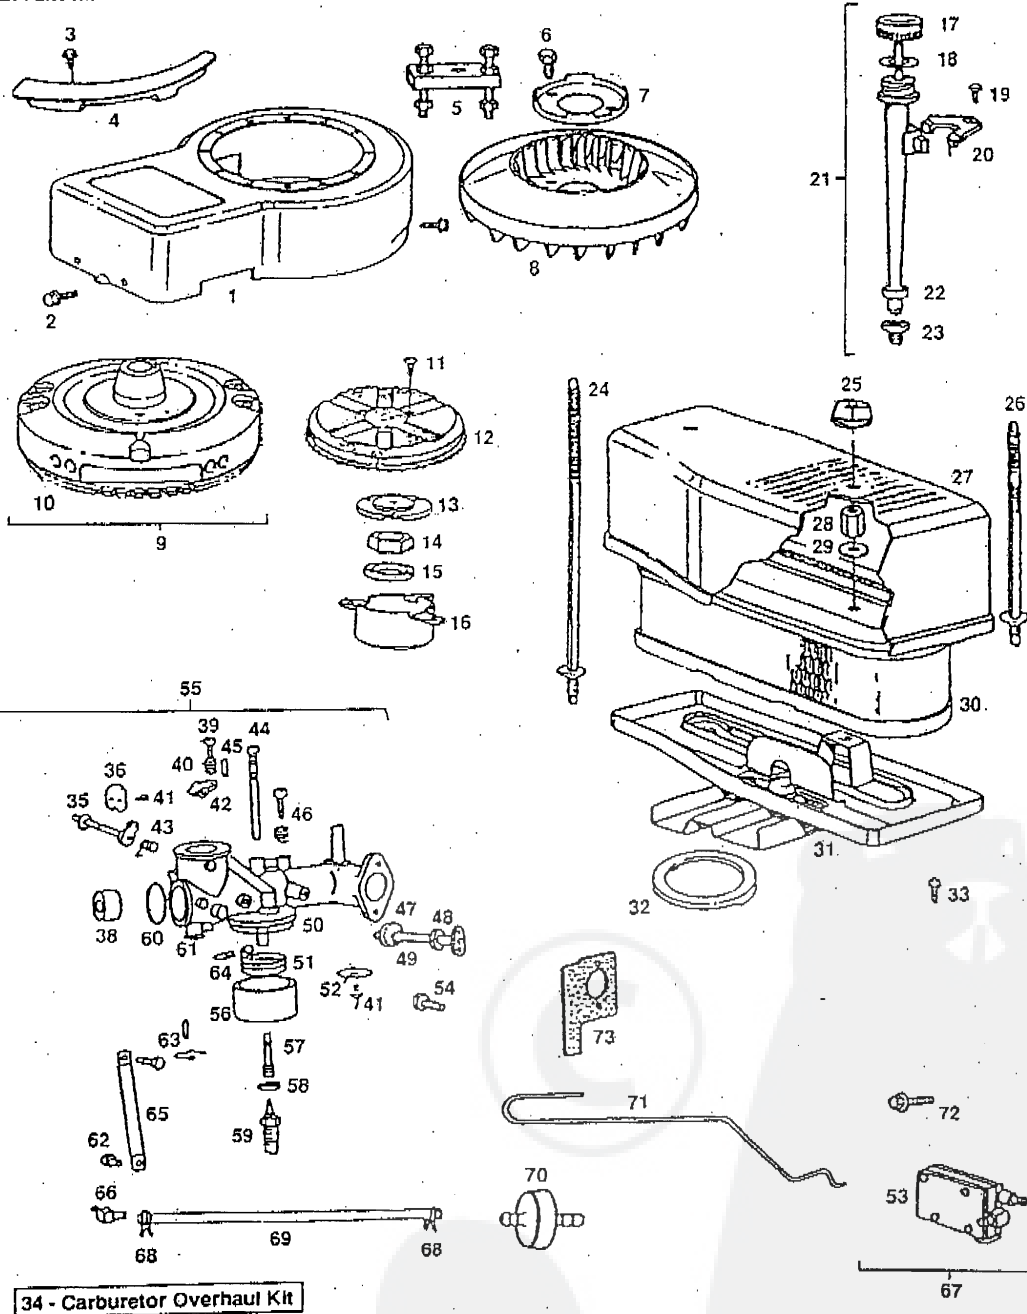

REPAIR PARTS

ALL ENGINE PARTS MUST BE PURCHASED THROUGH AND WARRANTY SERVICE PERFORMED BY YOUR LOCAL BRIGGS & STRATTON DEALER.

12 H.P. RIDING LAWN TRACTOR

ENGINE BRIGGS & STRATTON - MODEL NUMBER 281707, TYPE NUMBER 0412-01

REPAIR PARTS

12 H.P. RIDING LAWN TRACTOR
ENGINE BRIGGS & STRATTON - MODEL NUMBER 281707, TYPE NUMBER 0412-01

KEY NO.	PART NO.	DESCRIPTION	KEY NO.	PART NO.	DESCRIPTION
1	490689	Housing, Blower	37	390684	Shaft and Lever, Choke
2	93158	Screw, Blower Housing Mounting Sem	38	211960	Venturi, Carburetor
3	93705	Screw, Hex Hd.	39	91920	Screw, Machine Fil Hd. 8-32 x 5/8"
4	223752	Guard, Flywheel	40	26157	Spring, Throttle Adjustment
5	19203	Puller, Flywheel	41	93499	Screw, Throttle and Choke Valve Mtg. Sem
6	93535	Screw, Sem 3/4" Long	42	211712	Stop, Throttle
7	223726	Retainer, Fan	43	261116	Spring, Choke Return
8	280687	Fan, Flywheel	44	299740	Nozzle, Carburetor
9	492326	Flywheel and Ring Gear Assy. - Magneto	45	93043	Pin, Throttle Stop
10	392134	Gear, Ring (Includes Mounting Parts)	46	292681	Valve Assembly, Carburetor Idle
11	93805	Screw, Sem	47	271853	Washer, Throttle Shaft Seal (Foam)
12	222562	Screen, Flush Rotating	48	398970	Seal, Throttle Shaft
13	280848	Spacer	49	491006	Shaft and Lever, Throttle
14	92284	Nut, Hex	50	270511	Gasket, Flat Bowl
15	220865	Washer, Spring	51	299707	Float, Carburetor
16	222561	Cup, Screen Mounting	52	222433	Valve, Throttle
17	490327	Cap and Dipstick, Oil Filter	53	390818	Pump, Impulse
18	270920	Seal, Oil Filler Cap	54	93357	Screw, Carburetor
19	93572	Screw, Clamp Mounting	55	491031	Carburetor Assembly
20	223721	Clamp, Oil Filler Tube	56	221995	Bowl, Float
21	490474	Fill Group, Oil	57	231323	Screw, Nozzle
22	280741	Tube, Oil Filler	58	222014	Washer, Float Bowl
23	68838	Seal, Filler Tube	59	396568	Valve, Needle
24	94248	Stud, Air Cleaner	60	221997	Plug, Welch
25	212706	Knob, Air Cleaner	61	490473	Body Assembly, Carburetor
26	94246	Stud, Air Cleaner	62	93572	Screw, Carburetor
27	223700	Cover, Air Cleaner	63	394682	Valve, Fuel Inlet
28	231532	Nut, Air Cleaner Mtg.	64	230896	Pin, Float Hinge
29	94249	Washer, Air Cleaner	65	222311	Bracket, Carburetor
30	491519	Cartridge, Air Cleaner	66	67218	Connector, Fuel Pipe
31	490332	Body, Air Cleaner	67	394462	Repair Kit, Pump
32	270853	Gasket, Air Cleaner	68	93053	Clamp, Fuel Pipe
33	94018	Screw, Air Cleaner Sem	69	393815	Fuel Line (11" Long)
4	394698	Carburetor Overhaul Lit	70	289090	Filter, Fuel (In Fuel Line)
5	270382	Washer, Choke Shaft	71	261610	Link, Choke
3	222010	Valve, Choke	72	93621	Screw, Sem
			73	270872	Gasket, Carburetor Mounting

ALL ENGINE PARTS MUST BE PURCHASED THROUGH AND WARRANTY SERVICE PERFORMED BY YOUR LOCAL BRIGGS & STRATTON DEALER.