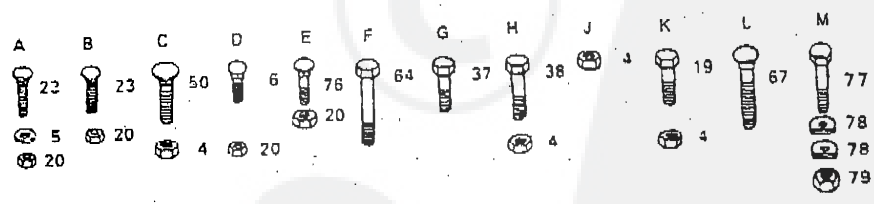

NOTE: All component dimensions given in U.S. inches
1 inch = 25.4 mm