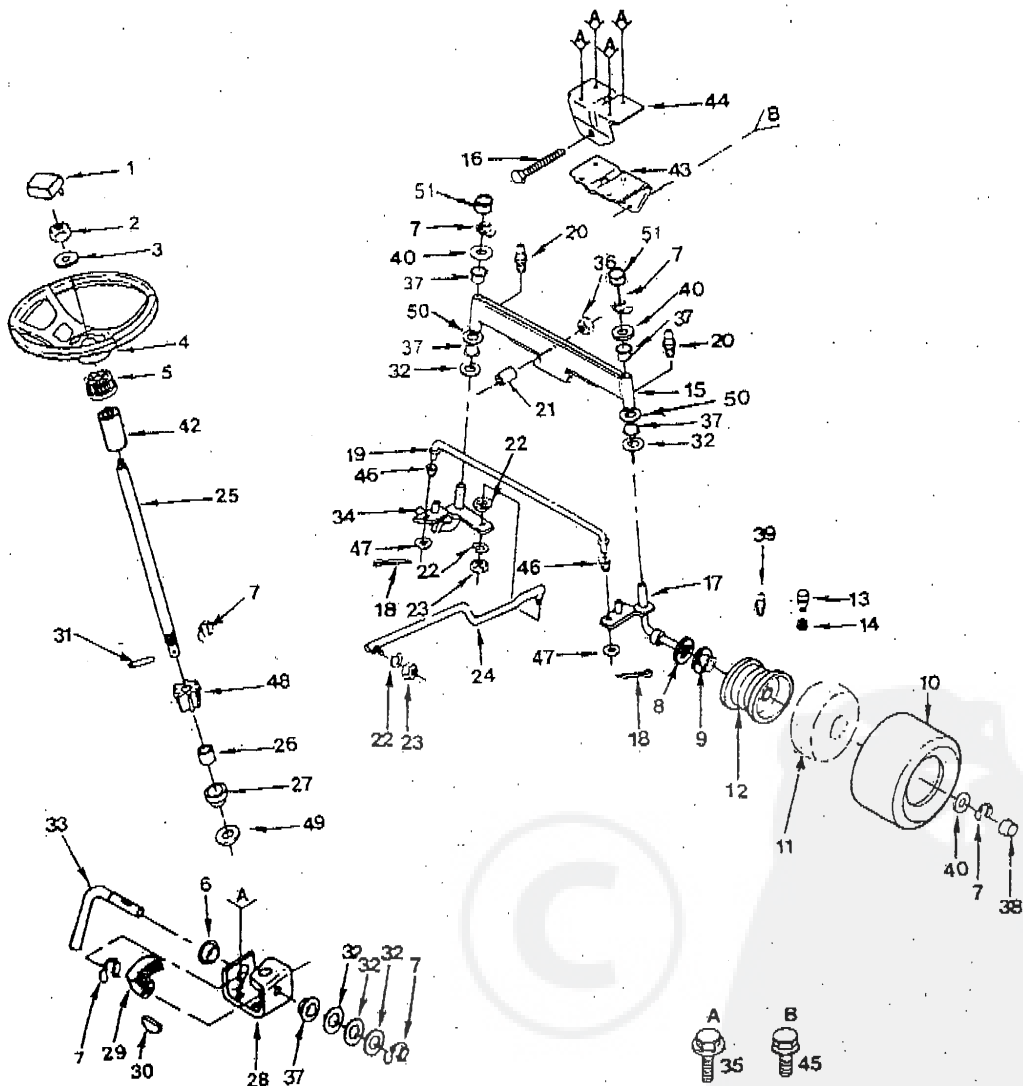

REPAIR PARTS 12 HP LAWN TRACTOR STEERING, FRONT AXLE AND WHEELS

REPAIR PARTS
12 HP LAWN TRACTOR
STEERING, FRONT AXLE AND WHEELS

KEY. PART NO.	PART NO.	DESCRIPTION	KEY. PART NO.	PART NO.	DESCRIPTION
1	100710L	Insert, Steering Wheel	29	108684X	Gear, Sector
2	73940800	Nut, Hex Jam Toplock 1/2 - 20	30	108126X	Woodruff Key 3/16 x 3/4
3	100712K	Washer 17/32 x 2 - 1/4 x .160	31	2882J	Drive Pin 3/16 x 1
4	100713N	Steering Wheel	32	6266H	Bearing Thrust
5	110711L	Adapter, Steering Wheel	33	108683X	Rod, Steering
6	109816X	Nyliner, Snap-in	34	105656X	Spindle Assembly, L.H.
7	12000029	Klipring	35	17490612	Screw, Hex Washer Hd. Thread Forming Type TT 3/8 - 16 x 3/4
8	121749X	Washer 25/32 x 1 - 1/4 x 16 Ga.	36	73901000	Nut, Flange 5/8 - 11
9	9040H	Bearings, Wheel, Front	37	3366R	Bearing
10	106222X	Tire, 15 x 6.00 - 6 (Tubeless)	38	104757X	Cap, Hub, Front
11	59904	Tube, Tire (not furnished with Tractor)	39	278H	Grease Fitting
12	106732X	Rim Assembly - 6" Front (Inc. 2 each Key No. 9)	40	121748X	Washer 25/32 x 1 - 5/8 x 16 Ga.
13	65139	Stem, Valve	42	106944X	Tube, Shaft, Steering
14	59192	Cap, Valve	43	105664X	Support, Saddle, Front
15	108076X	Axle Assembly, Front	44	105663X	Support, Saddle, Rear
16	74761080	Bolt, Hex 5/8 - 11 x 3 - 3/4	45	17490508	Screw, Hex Washer Thd. Rolling 5/16 - 18 x 1/2
17	105654X	Spindle Assembly, R.H.	46	120754X	Bushing
18	76020412	Pin, Cotter 1/8 x 3/4	47	19131416	Washer 13/32 x 7/8 x 16 Ga.
19	105715X	Tie Rod	48	108685X	Gear, Pinion
20	6855M	Fitting, Grease	49	101930X	Washer, Hardened
21	110438X	Spacer Bearing, Front Axle	50	19272016	Washer 27/32 x 1 - 1/4 x 16 Ga.
22	10040600	Lockwasher 3/8	51	121232X	Spindle Cap
23	73610600	Nut, Hex 3/8 - 24			
24	105727X	Drag Link			
25	109556X	Shaft, Steering			
26	74580	Spacer			
27	71208	Bushing, Steering Rod			
28	109432X	Bracket Assembly, Steering			

NOTE: All component dimensions given in U.S. inches
1 inch = 25.4 mm