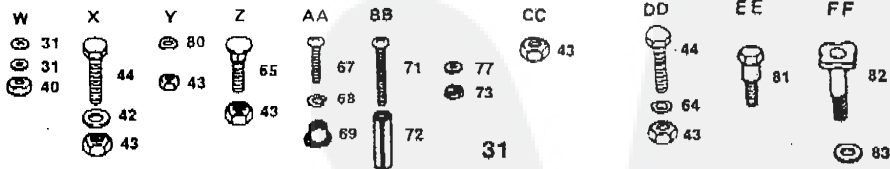

KEY. PART NO.	KEY. PART NO.	DESCRIPTION	KEY. PART NO.	DESCRIPTION
1 10040400	53 17490608	Washer, Lock 1/4		Screw - Hex Washer Hd. Thd. Forming
3 121890X392		Panel, Side L.H.	54 124294X431	3/8 - 16 x 1/2 Type TT
4 121286X013		Plate, Dashboard	55 17431008	Pan - Seat
5 121312X		Dashboard		Screw - Hex Head Self Tapping No. 10 - 16 x 1/2 ype B
6 104783X		Dash, Lower	56 74780512	Bolt - Hex 5/16 - 18 x 3/4 Gr. 5
7 120789X		Decal, Instruction	57 73510500	Nut - Keps 5/16 - 18
8 106965X		Plate, Support, Battery	58 105509X	Bracket Assembly - Fender
9 104786X		Support Assembly, Dash	59 74180512	Screw - Truss Hd. 5/16 - 18 x 3/4
10 105037X		Foam, Strip	60 17490412	Screw - Hex Washer Hd. 1/4 - 20 x 3/4
12 106784X		Strap Assembly, Hinge, Rear	61 120782X	Decal - Caution
13 104618X		Strap Assembly, Hinge, Front	62 121441X	Guide - Belt, Lower, Engine, Pulley, R.H.
14 121886X392		Hood	63 121794X	Cover - Access
15 104613X		Bezel Assembly	64 19132012	Washer 13/32 x 1 - 1/4 x 12 Ga.
16 106395X		Lens	65 72140606	Bolt - Carriage 3/8 - 16 x 3/4
17 121810X		Bracket Assembly Frame Pivot L.H.	66 108256X	Pad - Footrest
18 104801X		Grill Assembly	67 74191008	Screw - cross Recess Pan Hd. Mach. 10 - 24 x 1/2
19 105419X366		Strap, Grill	68 10071600	Washer - Lock No. 10
20 110852X		Bracket Assembly Frame Pivot R.H.	69 2029J	Nut - Weld
22 121889X392		Panel, Side, R.H.	70 109808X	Latch - Hood
23 106976X		Panel, Dash, R.H.	71 74981020	Screw - Machine Cross Recess 10 - 24 x 1 - 1/4
24 105464X392		Footrest, R.H.	72 7206J	Spacer - Split 10 x 3/4
25 124355X		Chassis	73 73731000	Nut - Keps 10 - 24
26 121306X		Drawbar	74 105511X	Strap Assembly - Fender
27 109665X		Panel-Dash,L.H.	75 105513X	Bracket - Pivot, Seat
28 105465X392		FootRest-L.H.	76 105529X	Bolt - Shoulder
29 73680500		Nut-Crownlock 5/16-18	77 19070818	Washer 7/32 x 1/2 x 18 Ga.
30 108263X019		Saddle	78 123588X	Decal - V - Belt Ground Drive
31 19091216		Washer 9/32 x 3/4 x 16 Ga.	79 2751R	Clip - Fuel Line
32 121440X		Guide-Belt, Lower, Engine Pulley, L.H.	80 19131614	Washer 13/32 x 1 x 14 Ga.
33 1554J		Bushing-Steering	81 121144X	Shoulder - Bolt 5/16 x 18 UNC
34 106202X		Reflector-Tailight	82 120068X	Knob - 1/2
36 123240X		Seat	83 19171912	Washer 17/32 x 1 3/16 x 12 Ga.
37 121663X392		Fender	84 19111116	Washer 11/32 x 11/16 x 16 Ga.
38 120784X		Decal-Clutch/Brake	85 110855X	Bracket Asm. L.H. Pivot
39 124181X		Spring,Seat	86 110854X	Bracket Asm. R.H. Pivot
40 73220400		Nut-Hex 1/4-20	87 19131210	Washer 13/32 x 3/4 x 10 Ga.
41 74760612		Bolt-Hex 3/8-16 x 3/4	88 72170410	Bolt Carriage 1/4 - 20 x 1 - 1/4
42 19131312		Washer 13/32 x13/16 x12 Ga.	89 73900400	Nut - Hex Flange 1/4 - 20
43 73680600		Nut-Crownlock 3/8-16	90 121251X	Foam Strip
44 74760616		Bolt-Hex 3/8-16 x 1	91 121250X	Spring
45 17211010		Screw-Hex Washer Hd. Tapping 10-16 x 5/8	92 121249X	Spacer
46 104755X		"J" Fastener	93 121246X	Bracket - Switch Mount
47 17490612		Screw-Hex Washer Hd. Thd. Rolling 3/8 - 16 3/4 Type TT	94 121245X	Snap Bushing
48 17490512		Screw - Hex Washer Hd. Thd. Rolling 5/16 - 18 x 3/4 Type TT	95 73490400	Wing Nut 1/4 - 20
49 7605J		Bolt - Shoulder 1/4 - 20	99 - - -	Plate Homologation
50 73680400		Nut - Crownlock 1/4 - 20	100 125690X	Decal
51 74760620		Bolt - Hex 3/8 - 16 x 1 - 1/4	102 11030400	Washer, Lock, Int./Ext. 1/4
52 73510600		Nut - Keps 3/8 - 16