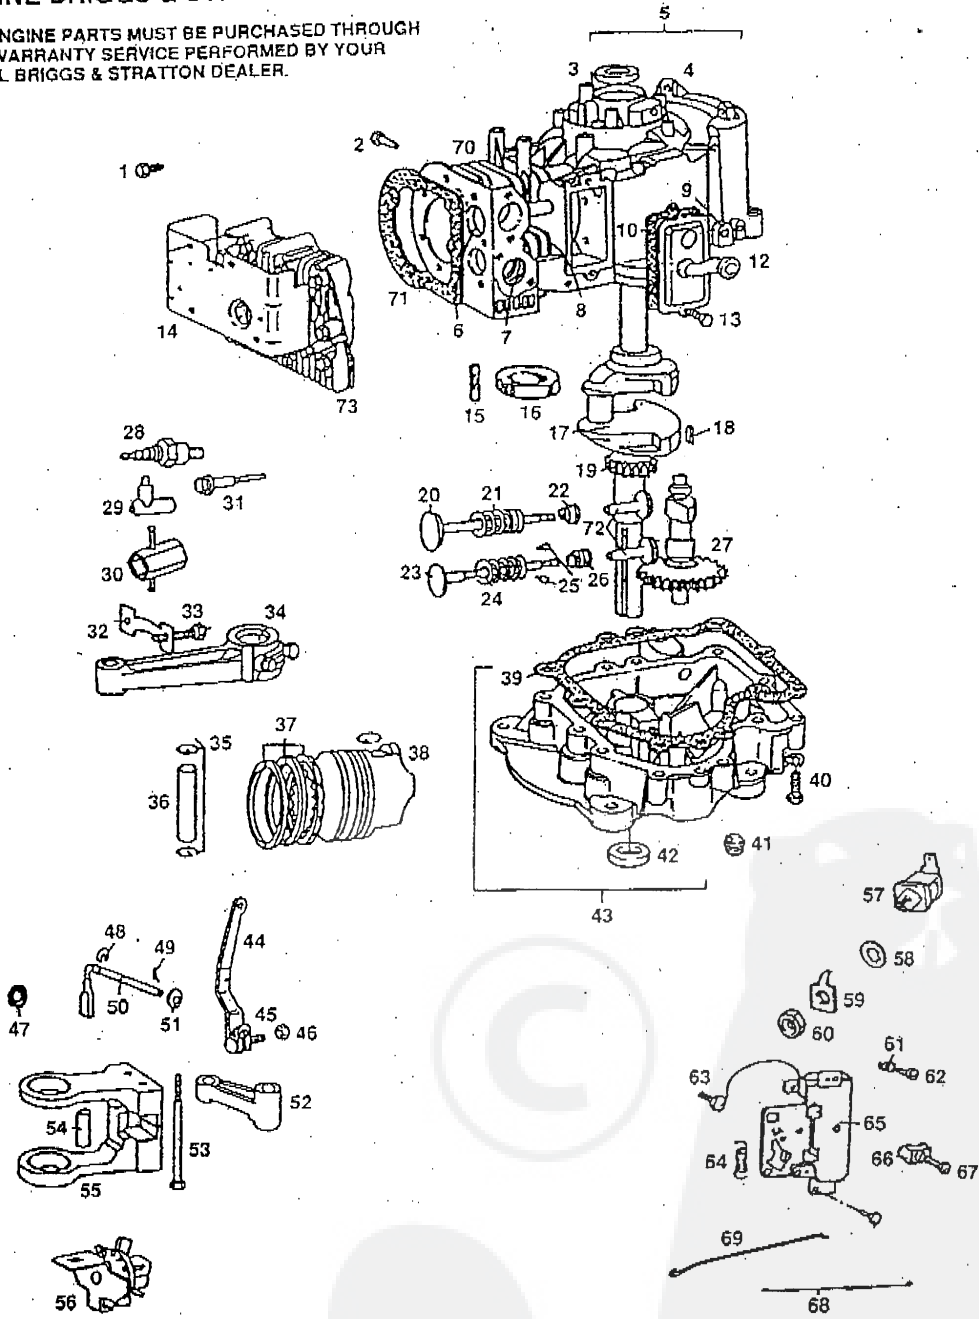

REPAIR PARTS

12 H.P. RIDING LAWN TRACTOR

ENGINE BRIGGS & STRATTON - MODEL NUMBER 281707, TYPE NUMBER 0412-01

ALL ENGINE PARTS MUST BE PURCHASED THROUGH AND WARRANTY SERVICE PERFORMED BY YOUR LOCAL BRIGGS & STRATTON DEALER.

REPAIR PARTS

12 H.P. RIDING LAWN TRACTOR
ENGINE BRIGGS & STRATTON - MODEL NUMBER 281707, TYPE NUMBER 0412-01

KEY NO.	PART NO.	DESCRIPTION	KEY NO.	PART NO.	DESCRIPTION
1	93158	Screw, Blower Housing Mounting Sem	37	391665	Ring Set, Piston - Standard
				391781	Ring Set, Piston - .010" O.S.
2	93163	Screw, Cylinder Shield Mtg. Sem		391782	Ring Set, Piston - .020" O.S.
3	399265	Bearing, Cylinder Note: Requires special tools for installation	38	391783	Ring Set, Piston - .030" O.S.
				391661	Piston Assembly Standard
4	391086	Seal, Oil		391662	Piston Assembly - .010 O.S.
5	490450	Cylinder Assembly		391663	Piston Assembly - .020" O.S.
6	261463	Seat, Intake Valve (Standard)		391664	Piston Assembly - .030" O.S.
7	210940	Seat, Exhaust Valve (Standard)			
8	261961	Guide, Exhaust Valve Note: 231218 Guide - Intake Valve (Brass)	39	271916	Piston Ring Sets Note: For Chromé Ring Set - Standard size - Order No. 392331 Gasket, Crankcase Cover (1/64" thick)
9	231597	Bushing, Governor Crank (1/4" ID)	40	91005	Screw, Base Mounting Sem
10	27803	Gasket, Valve Cover	41	91084	Plug, Oil Drain
11	391406	Breather Assembly	42	291675	Seal, Oil
12	280100	Tube, Breather	43	490452	Base, Engine
13	93394	Screw, Sem	44	490927	Lever Assembly, Governor (For 1/4 dia. Crank)
14	491490	Cover, Cylinder Head			Bolt, Governor Lever
15	94160	Pin, Eccentric	45	92613	Nut, Hex 10 - 24
16	262243	Eccentric	46	231082	Seal, Oil
17	490466	Crankshaft Note: Order Part Number 94196 for Timing Gear Key	47	491323	Retainer, E-Ring
			48	93007	Cotter, Hairpin
18	222698	Key, Flywheel	49	93306	Crank, Governor (1/4" dia.)
19	262135	Gear, Timing	50	231058	Washer, Governor Crank (1/4" I.D.)
20	262247	Valve, Intake	51	222450	Link, Counterweight
21	65906	Spring, Intake Valve	52	212359	Screw, Counterweight (1)
22	221596	Retainer, Intake Valve	53	93875	Pin, Counterweight (1)
23	262246	Valve, Exhaust	54	298809	Counterweight Assembly
24	26828	Spring, Exhaust Valve	55	399891	Oil Slinger, Governor
25	93630	Retainer, Exhaust Valve Rotocoil (2)	56	490815	Insulator Assembly
			57	398525	Washer, Lock, Shake-proof
26	292260	Rotocoil, Exhaust Valve	58	92791	Terminal, Spade
27	212897	Gear, Cam	59	93722	Nut, Hex 8 - 32
28	293918	Plug, Spark (1 1/2" high - 37-42 mm)	60	90578	Spring, Throttle Adjustment
			61	26157	Screw, Machine Fil. Hd. 8 - 32 x 1
29	66538	Elbow, Spark Plug	62	90000	Screw, Carburetor
30	89838	Wrench, Spark Plug	63	93572	Spring, Governor
31	93723	Screw, Cylinder Head (3" long)	64	260695	Plate, Governor Control (Choke-Matic)
32	222299	Lock, Connecting Rod Screw	65	390784	Clamp, Casing
33	92909	Screw, Connecting Rod	66	221535	Screw, Sem
34	490348	Rod Assembly, Connecting Note: For Connecting Rod with .020" undersize Crankpin Bore - Order No. 490469	67	93486	Spring, Governor Link
			68	260584	Link, Governor
			69	267348	Shield, Cylinder
			70	220715	Gasket, Cylinder Head
35	260924	Lock, Piston Pin	71	271866	Tappet Valve
36	299691	Pin Assembly, Piston - Standard	72	260748	Head, Cylinder
	391286	Pin Assembly, Piston - .005 O.S.	73	491491	

ALL ENGINE PARTS MUST BE PURCHASED THROUGH AND WARRANTY SERVICE PERFORMED BY YOUR LOCAL BRIGGS & STRATTON DEALER.