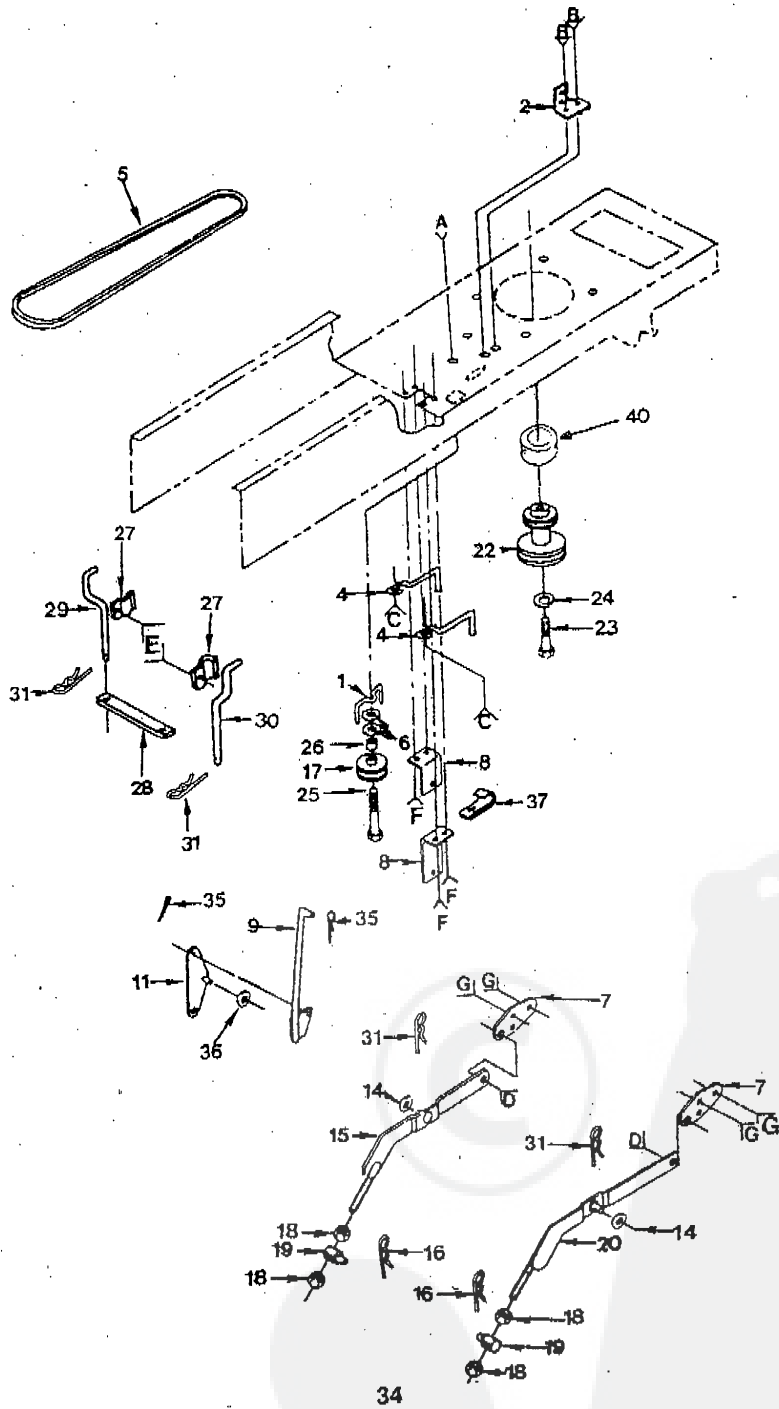

REPAIR PARTS DRIVE GROUP 12 HP LAWN TRACTOR

REPAIR PARTS
12 HP LAWN TRACTOR
DRIVE GROUP

KEY. PART NO.	PART NO.	DESCRIPTION
1	109070X	Keeper, Belt
2	108236X	Bracket, Switch
3	17021008	Screw, Tap. Hex Hd. 10 - 24 x 1/2
4	105730X	Keeper, Belt, Engine
5	125907X	V-Belt, Drive
6	19131312	Washer 13/32 x 13/16 x 12 Ga.
7	105864X	Bracket, Suspension
8	106444X	Bracket, Bellcrank
9	108451X	Rod Assembly, Clutch Primary
10	73680600	Nut, Crownlock 3/8 - 16
11	109728X	Bellcrank Assembly
12	74760612	Bolt, Hex 3/8 - 16 x 3/4
13	72140606	Bolt, Rd. Hd. Sq. Neck 3/8 - 16 x 3/4
14	19171516	Washer 17/32 x 15/16 x 16 Ga.
15	121599X	Arm Assembly, Suspension, L.H.
16	9135R	Retainer, Spring
17	4859J	Idler, Flat
18	73220800	Nut, Hex 1/2 - 13.
19	106308X	Trunnion, Lift Lower
20	121598X	Arm Assembly, Suspension R.H.
21	105848X	Bolt, Shoulder 3/8 - 16
22	105731X	Pulley, Engine
23	74770728	Bolt, Hex 7/16 - 20 x 1 - 3/4
24	10040700	Washer, Lock
25	74760644	Bolt, Hex 3/8 - 16 x 2 - 3/4
26	4470J	Spacer
27	106190X	Clamp
28	123770X	Strap, Locator
29	123662X	Keeper, Belt, L.H.
30	123663X	Keeper, Belt, R.H.
31	4921H	Spring, Retainer
32	74760512	Bolt, Hex 5/16 - 18 x 3/4
33	73680500	Nut, Lock 5/16 - 18
34	74760616	Bolt, Hex 3/8 - 16 x 1
35	76020412	Pin, Cotter 1/8 x 3/4
36	19131410	Washer, 13/32 x 7/8 x 10 Ga.
37	5320R	Clip, Insulated
38	110739X	Washer, Spring
39	73980600	Nut, Flange Lock 3/8
40	6404J	Spacer

NOTE: All component dimensions given in U.S. inches.
1 inch = 25.4 mm