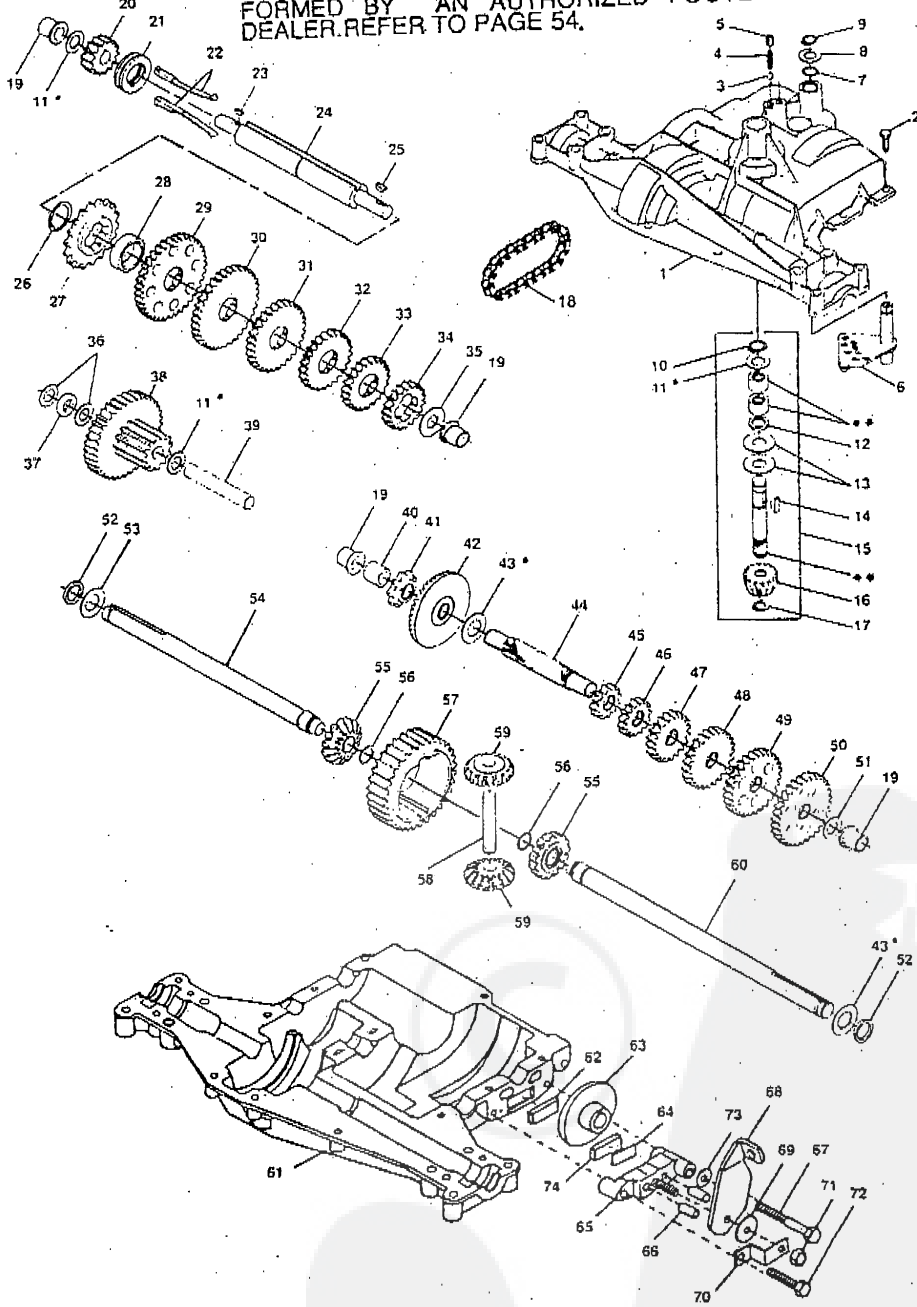

REPAIR PARTS

12 HP LAWN TRACTOR
TRANSAXLE FOOTE-MODEL NUMBER 4360-7

TRANSAXLE

ALL WARRANTY REPAIRS MUST BE PERFORMED BY AN AUTHORIZED FOOTE DEALER. REFER TO PAGE 54.

REPAIR PARTS

12 HP LAWN TRACTOR

TRANSAXLE FOOTE--MODEL NUMBER 4360-7

TRANSAXLE

KEY. PART NO.	PART NO.	DESCRIPTION	KEY. PART NO.	PART NO.	DESCRIPTION
1	3865	Housing, Upper	41	3645	Sprocket, 9T.
2	1919	Screw, Tapping 1/4 - 20 x .734 Lg.	42	3853	Gear, Bevel, 42T.
3	1151	Ball, Detent	43	3749	* Washer, Plain, .758 x 1.12 x .010
4	3626	Spring, Detent	43	3652	* Washer, Plain, .758 x 1.12 x .015
5	3623	Screw, Set	43	3693	* Washer, Plain, .758 x 1.12 x .020
6	4336	Assembly, Shifter	43	3653	* Washer, Plain, .758 x 1.12 x .025
7	3884	O-Ring	43	3408	* Washer, Plain, .758 x 1.25 x .020
8	3885	* Washer, Plain, .505 x .942 x .006	43	3732	* Washer, Plain, .758 x 1.25 x .025
8	3886	* Washer, Plain, .505 x .942 x .010	43	3184	* Washer, Plain, .758 x 1.25 x .031
8	3887	* Washer, Plain, .505 x .942 x .015	43	3733	* Washer, Plain, .758 x 1.25 x .035
8	3888	* Washer, Plain, .505 x .942 x .020	43	3198	* Washer, Plain, .758 x 1.25 x .040
8	3889	* Washer, Plain, .505 x .942 x .026	43	3734	* Washer, Plain, .758 x 1.25 x .045
8	3121	* Washer, Plain, .505 x .942 x .030	43	3735	* Washer, Plain, .758 x 1.25 x .050
8	3890	* Washer, Plain, .505 x .942 x .040	43	3736	* Washer, Plain, .758 x 1.25 x .055
9	1100	Ring, Retaining	43	3180	* Washer, Plain, .758 x 1.25 x .062
10	1099	Ring, Retaining	44	3882	Shaft, Drive
11	1959	* Washer, Plain, .632 x 1.00 x .010	45	3646	Gear, Spur, 12T.
11	1441	* Washer, Plain, .632 x 1.00 x .020	46	3707	Gear, Spur, 15T.
11	1423	* Washer, Plain, .632 x 1.00 x .026	47	3866	Gear, Spur, 20T.
11	1082	* Washer, Plain, .632 x 1.00 x .031	48	3719	Gear, Spur, 25T.
11	1424	* Washer, Plain, .632 x 1.00 x .036	49	3868	Gear, Spur, 28T.
11	1068	* Washer, Plain, .632 x 1.00 x .041	50	3683	Gear, Spur, 31T.
11	1425	* Washer, Plain, .632 x 1.00 x .046	51	1145	Washer, Plain, .632 x 1.00 x .060
11	1358	* Washer, Plain, .632 x 1.00 x .050	52	3191	Seal, Felt
11	1145	* Washer, Plain, .632 x 1.00 x .060	53	3180	Washer, Plain, .758 x 1.25 x .062
11	1319	* Washer, Plain, .632 x 1.00 x .082	54	3880	Axle, L.H.
12	3312	O-Ring	55	3780	Gear, Miter, 15T.
13	3876	Washer, Plain, .632 x 1.38 x .046	56	3656	Ring, Retaining
14	1374	Key, Woodruff, #9	57	3839	Gear, Spur, 32T.
15	4134	Assembly Kit, Input Shaft	58	3919	Shaft, Cross
16	3590	Pinion, Bevel, 14T.	59	3781	Gear, Miter, 15T.
17	3624	Ring, Retaining	60	3881	Axle, R.H.
18	3625	Chain, 24 Pitches	61	3864	Housing, Lower
19	1542	Bearing, Flange	62	3920	Puck, Friction
20	3773	Gear, Spur, 14T.	63	3276	Disc, Brake
21	3631	Collar, Clutch	64	3758	Spacer
22	3828	Key, Clutch	65	3916	Jaw, Brake
23	1369	Key, Woodruff, #3	66	3843	Pin, Dowel
24	3883	Shaft, Intermediate	67	3915	Screw, Tapping 5/16 - 18 x 2.25
25	1375	Key, Woodruff, #61	68	3768	Lever, Actuating
26	3627	Ring, Retaining	69	3760	Washer, Plain, .321 x 1.00 x .055
27	3830	Sprocket, 18T.	70	3917	Bracket, Anti-Rotation
28	3841	Spacer	71	3847	Nut, Lock 5/16 - 24
29	3786	Gear, Spur, 37T.	72	3724	Screw, Tapping 5/16 - 18 x 1.44 Lg
30	3785	Gear, Spur, 35T.	73	3906	Washer, Plain, .343 x .81 x .059
31	3867	Gear, Spur, 30T.	74	3907	Puck, Friction
32	3783	Gear, Spur, 25T.	75	4300	Grease
33	3869	Gear, Spur, 22T.			
34	3741	Gear, Spur, 19T			
35	3628	Washer, Plain, .640 x 1.37 x .061			
36	1423	Washer, Plain, .632 x 1.00 x .026			
37	3422	Spacer, .630 x 1.00 x .169			
38	4286	Assembly, Gear, Combo., 12T. & 35T.			
39	3877	Shaft, Idler			
40	3901	Spacer, .635 x .875 x .755			

* Use in various combinations to maintain proper clearances.

** Order Key No. 15.

NOTE: All component dimensions given in U.S. inch
1 inch = 25.4 mm