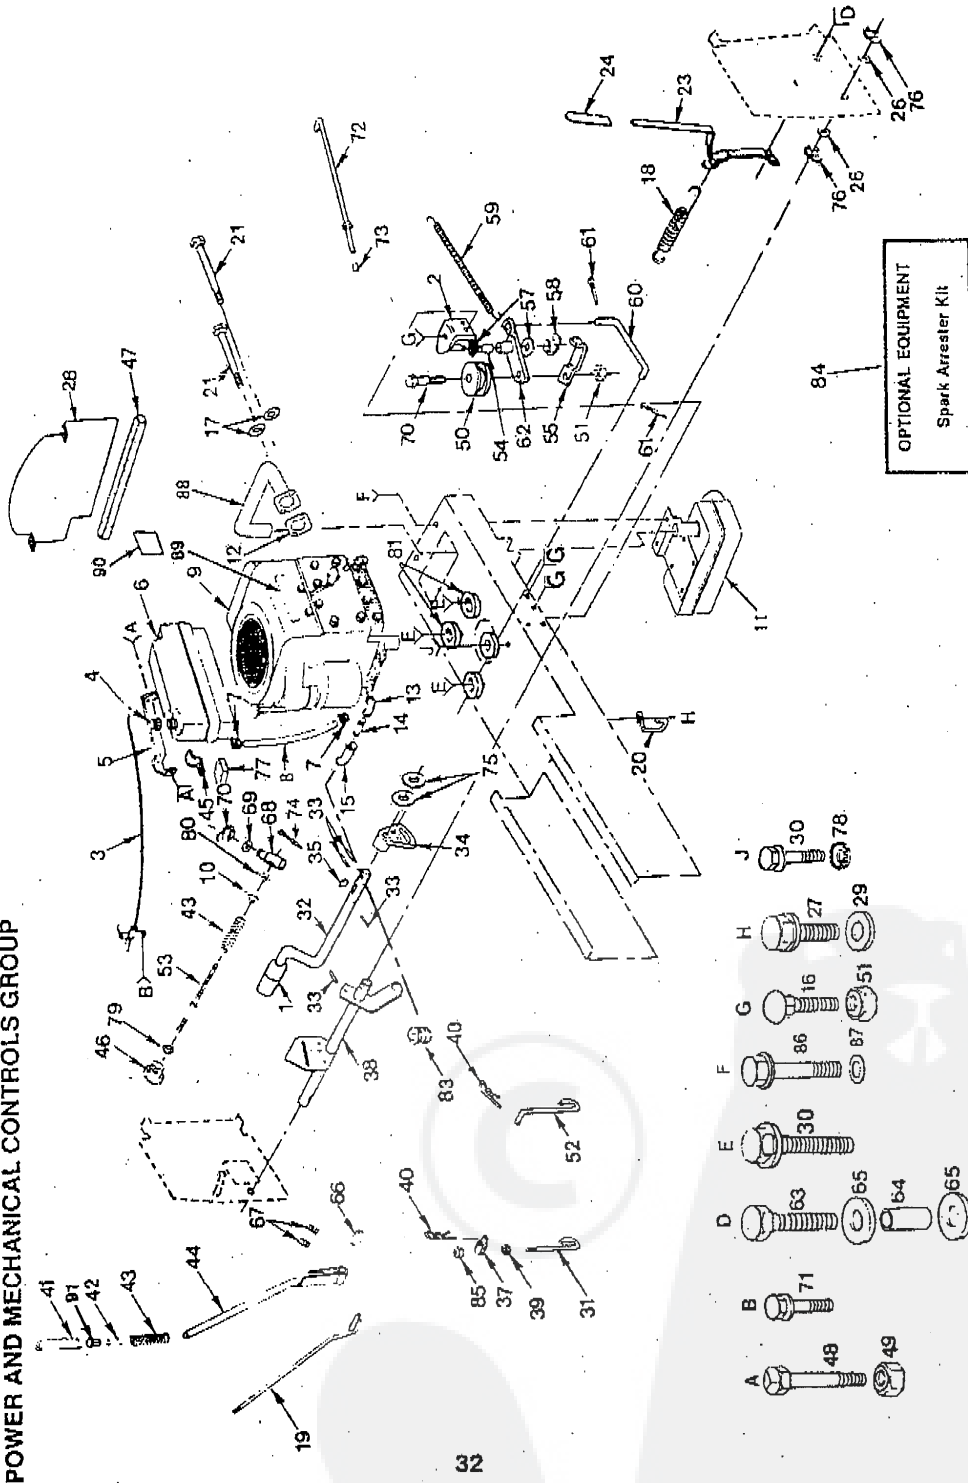

REPAIR PARTS
12 HP LAWN TRACTOR
POWER AND MECHANICAL CONTROLS GROUP

- A 48 49
- B 71
- D 63 65 64 65 51
- E 30
- F 86 87 51
- G 16 29
- H 27
- J 30 78

REPAIR PARTS
12 HP LAWN TRACTOR

POWER AND MECHANICAL CONTROLS GROUP

KEY. PART NO.	DESCRIPTION	KEY. PART NO.	DESCRIPTION	KEY. PART NO.	DESCRIPTION
1	8883R Pedal Cover	27	17490612 Screw, Hex Washer Thrd. Rolling 3/8 - 16 x 3/4	57	110812X Washer, Hardened
2	135724X Bracket Assembly, Clutch	28	109623X Ballie, Vertical	58	12000039 Ring, Klip
3	122272X Control, Throttle	29	19131312 Washer 13/32 x 13/16 x 12 Ga.	59	105709X Spring, Return Clutch
4	8504J Fuel Cap	30	17490628 Screw, Hex Washer Hd. Thread Rolling 3/8 - 16 x 1 - 3/4 Type TT	60	105710X Link, Clutch
5	121281X Support, Tank, Fuel	31	110448X Link, Lift, Adjustable	61	76020412 Pin, Cotter 1/8 x 3/4
6	121280X Tank, Fuel	32	109037X Shell, Pedal, Foot	62	105705X Bellcrank Assembly (Inc. Key No. 54)
7	6999R Hose Clamp	33	1572H Roll Pin 3/16 x 1	63	74760624 Bolt Hex 3/8 - 16 x 1 - 1/2
8	7833R Fuel Line	34	106918X Arm, Brake	64	108056X Bushing, Handle, Clutch
9	281707 Engine Briggs & Stratton, Type No. 0412-01	35	2228M Woodruff Key	65	19121612 Washer 3/8 x 1 x 12 Ga.
10	19131016 Washer 13/32 x 5/8 x 16 Ga.	37	110447X Trunnion, Lift	66	8330H Woodruff Key 1/4 x 1
11	123075X Muffler, Europe	38	120174X Shaft, Assembly Lift	67	23180606 Set Screw, Hex Socket Forged
12	125593X Gasket, Exhaust	39	73360700 Nut, Hex Jam 7/16 - 20		
13	13240300 90° Street Elbow 3/8 NPT	40	4930M Retainer Spring	68	110810X Headless 3/8 - 16 x 3/8
14	13280328 Std. Pipe Nipple 3/8 - 18 NPT x 3 - 1/2	41	109413X Grip, Handle	69	19151216 Washer 15/32 x 3/4 x 16 Ga.
15	13200300 90° Elbow 3/8 NPT	42	124526X Plunger, Lever, Hand	70	12000037 Klip Ring
16	72140606 Bolt, Carriage 3/8 - 16 x 3/4	43	2676H Spring	71	17080408 Screw Hex Washer Head Thread Cutting 1/4 - 20 x 1/2
17	10040500 Washer Lock 5/16	44	121718X Lever Assembly, Hand Kit (Inc. Key No's 42, 43 and 2 each 67)	72	105844X Rod, Brake, Park
18	102727X Spring, Extension	45	104799X Brace, Tank	73	71673 Plunger Cap
19	121719X Rod Assembly, Lever	46	121891X Handle, Adjust. Lift	74	78020308 Cotter Pin 3/32 x 1/2
20	104777X Retainer, Belt, Chassis L.H.	47	104915X Strip, Foam 14.5"	75	121749X Washer 25/32 x 1 - 1/4 x 16 Ga.
21	71070510 Screw, Hex.-Hd. Cap 5/16 - 18 x 5/8	48	74780512 Bolt, Hex 5/16 - 18 x 3/4 Gr. 5	76	12000022 E-Ring
22	106983X Handle, Clutch Attachment	49	73680500 Locknut 5/16 - 18 Gr. B	77	6431J Pad, Spacer
23	4617J Grip, Handle	50	106298X Pulley, Idler	78	11050600 Washer, Lock 3/8 - Exl. Tooth
24	19292016 Washer 29/32 x 1 - 1/4 x 16 Ga.	51	73680600 Locknut 3/8 - 16	79	73350600 Nut, Special
25		52	110029X Link, Lift	80	110807X Spacer
26		53	110729X Rod, Adjust. Lift	81	101200K Oil Drain Plug
		54	105706X Bearing	83	13290300 Spark Arrestor Kit
		55	106499X Retainer, Bolt	84	122083X Nut, Jam Crowlock 7/16 - 20
				85	73710700 Screw Hex Washer Hd Thread Rolling 5/16-18 x 3/4
				86	17490512 Washer 11/32 x 3/4 x 16 Ga.
				87	19111216 Pipe, Exhaust
				88	123073X Decal, Engine
				89	120601X Decal, Ergline
				90	121120X Button, Plunger
				91	122364X

NOTE: All component dimensions given in U.S. inches.
1 inch = 25.4 mm