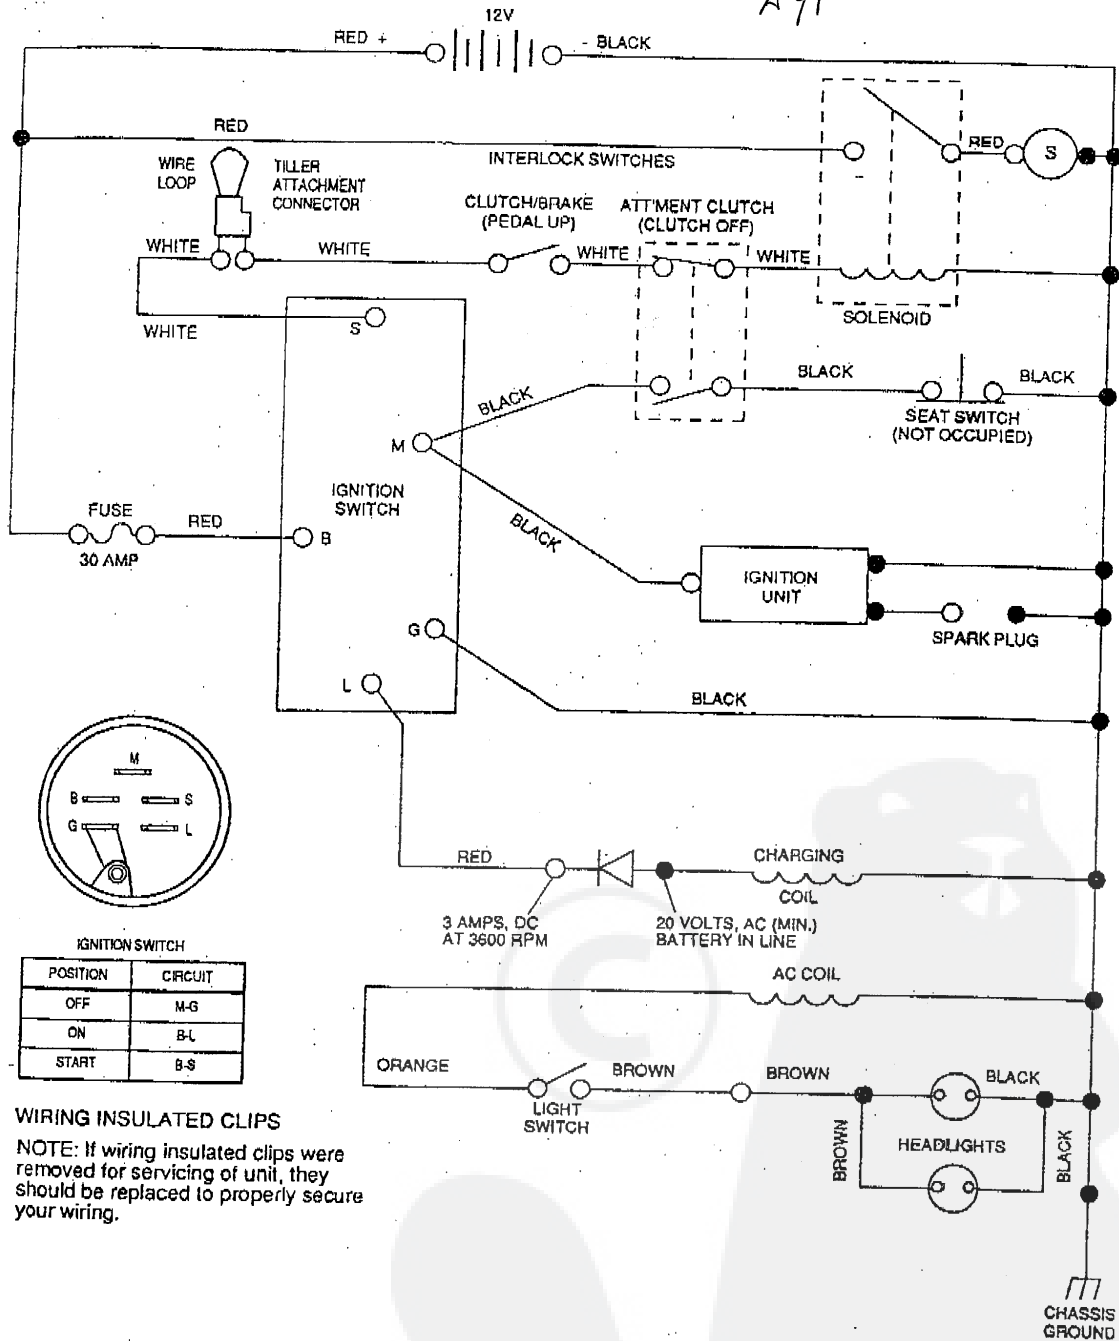

REPAIR PARTS

12 HP LAWN TRACTOR

SCHEMATIC DIAGRAM

MODEL = VK LT 120 D G

Series # 3539501039

A 4 P

IGNITION SWITCH

POSITION	CIRCUIT
OFF	M-G
ON	B-L
START	B-S

ELECTRICAL

KEY. PART NO.	DESCRIPTION	KEY. PART NO.	DESCRIPTION
1 73490400	Wing Nut 1/4 - 20	30 74760412	Bolt, Hex 1/4 - 20 x 3/4
2 19091016	Washer 9/32 x 5/8 x 16 Ga.	31 73220400	Nut, Hex 1/4 - 20
3 102476X	Terminal Guard	32 11050400	Washer, Lock 1/4 - 20 Int. Tooth
4 72240460	Carriage Bolt 1/4 - 20 x 7 1/2	33 108824X	Fuse, 30 AMP
5 121265X	Battery 12V. (Shipped Dry, Purchase Battery Acid Locally)	34 9433R	Ammeter
6 7603J	Battery Tray	35 6009J	Bracket, Ammeter
7 125913X	Ignition Harness	36 10101000	Lockwasher
8 110859X	Harness, Light Socket	37 73911000	Nut
9 7662J	Light Bulb	38 19070618	Washer, 7/32 x 1/2 x 18 Ga.
10 7604J	Tube, Battery Tray	39 102501X	Loop, Wire
11 7192J	Cable Tie	40 235R	Clip, Insulated
12 109553X	Switch, Interlock, Attachment Clutch	42 104445X	Switch, Interlock, Clutch Pedal
13 4206J	Cable, Battery (Battery to Solenoid)	43 71031008	Hex Washer Head Screw
14 4406R	Switch, Ignition	44 73951000	Nut, Keps #10-32 UNF
15 109788X	Nut, Ignition	45 109787X	Bezel, Ignition
16 122147X	Key	46 121305X	Switch, Plunger
17 109081X	Solenoid	47 17021008	Screw, Hex Tapping #10-24 x 1/2
18 110712X	Switch, Light	48 121264X	Battery Caps Set
19 73680400	Nut, Hex 1/4 - 20	49 121549X	Decal, Battery Caution
20 4171R	Clip Wire	50 125760X	Stop, Plastic
21 4799J	Cable, Battery (Solenoid to Starter)	-- 126248X	Manual, Owners - English
22 719J	Terminal Cover (For Solenoid)	-- 126249X	Manual, Owners - German
23 4207J	Cable, Battery (Battery to Ground)	-- 101539X	Sheet, Inst. Tractor 15° Slope English
24 74841008	Screw 10/32 x 1/2 Pan Head UNF	-- 120663X	Sheet, Inst. Tractor 15° Slope German
25 109596X	Clamp, Hose		
26 10040400	Lockwasher 1/4		
27 73350400	Nut, Hex Jam 1/4 - 20		
28 74780408	Bolt, Hex 1/4 - 20 x 1/2 Gr. 5		
29 73510400	Nut, Keps, Hex 1/4 - 20		