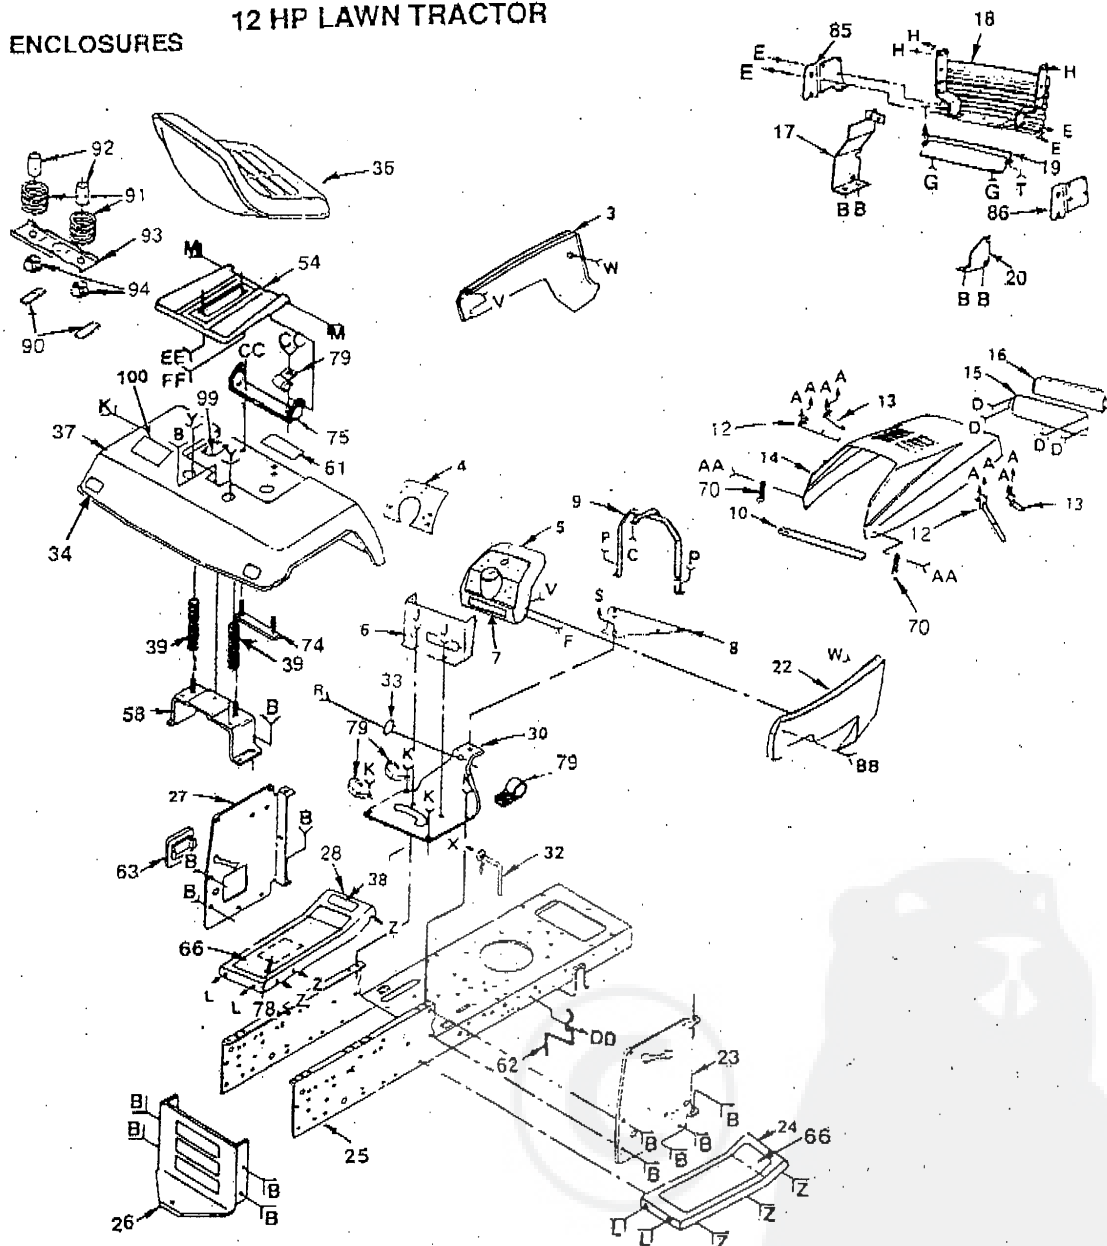

REPAIR PARTS

12 HP LAWN TRACTOR

ENCLOSURES

A	B	C	D	E	F	G	H	J	K	L	M	P	R	S	T	V
1	47	31	45	44	51	48	49	59	53	41	76	51	55	56	60	102
40	40	40	46	43	42	87	50	57	42	29	43	52	57	31	95