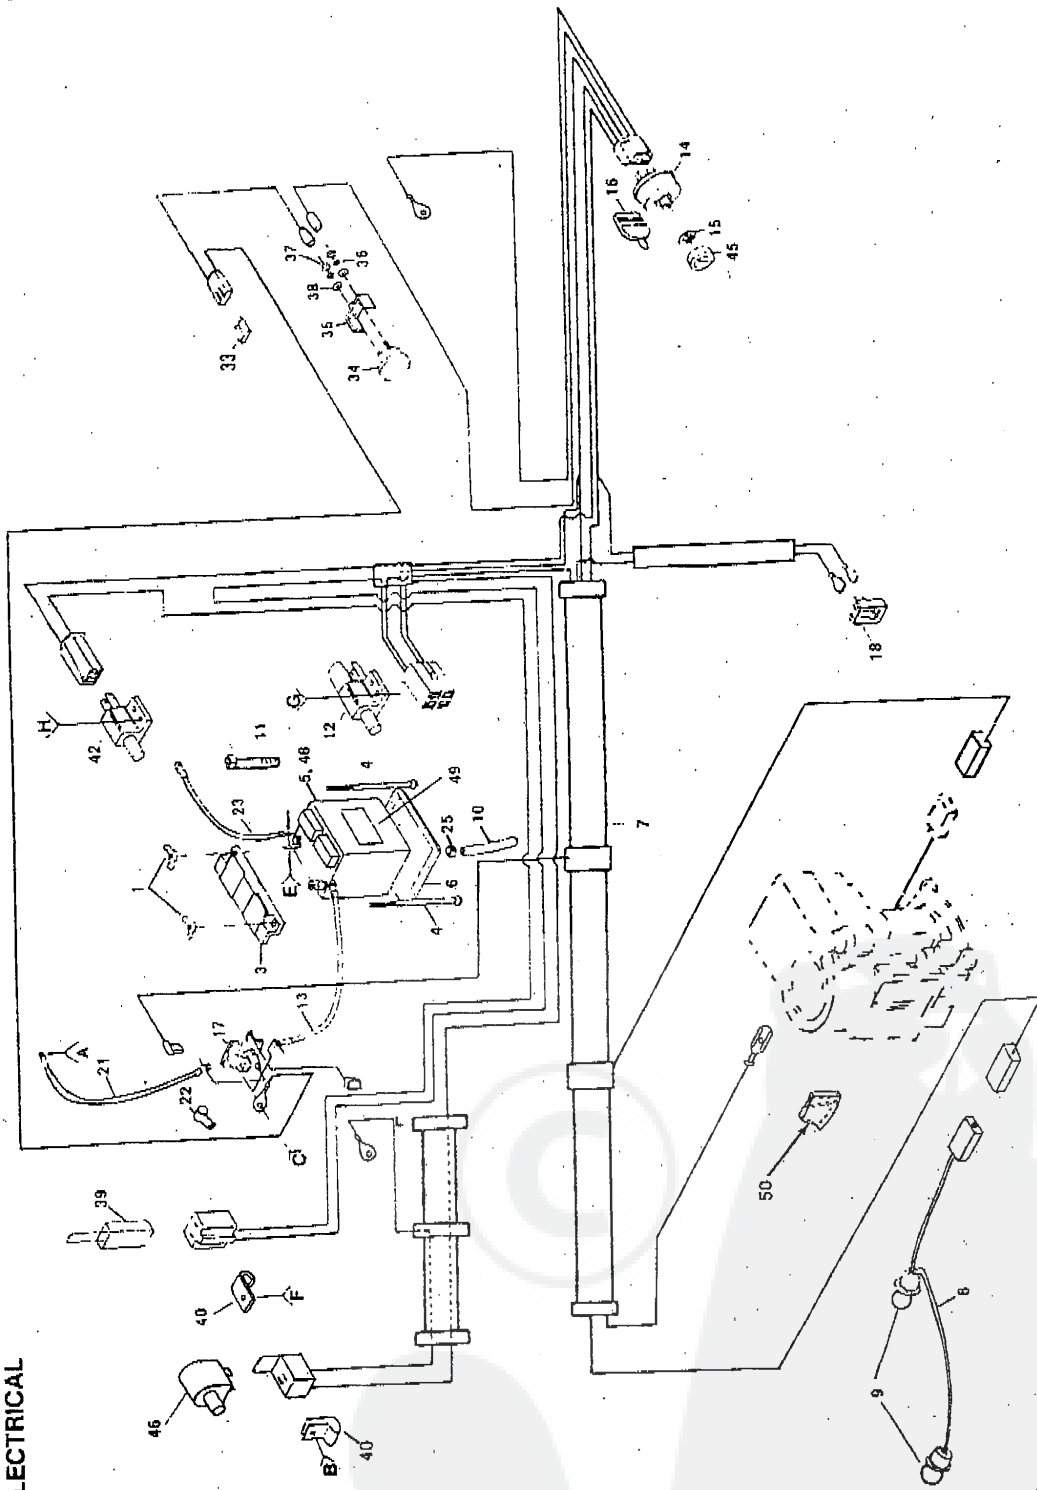

REPAIR PARTS
12 HP LAWN TRACTOR
ELECTRICAL