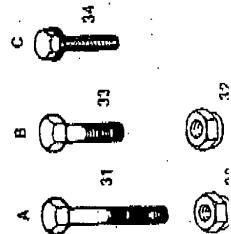

**REPAIR PARTS
12 HP LAWN TRACTOR
TRANSAXLE AND REAR WHEEL**

KEY. PART NO.	DESCRIPTION	KEY. PART NO.	DESCRIPTION
1 106108X	Rim Assembly - 8" Rear	21 121520X	Strap, Torque
2 108268X	Tire 18 x 9.50 - 8 (Tubeless)	22 73350600	Nut, Hex Jam 3/8 - 16
3 7152J	Tube, Tire (not furnished with Tractor)	23 109167X	Bracket, Transaxle.
4 109502X	Spacer, Split	24 12000028	Ring, Retainer
5 123583X	Key, Square 3/16 x 2	25 121749X	Washer 25/32 x 1 - 1/4 x 16 Ga.
6 4360-7	Transaxle Footie 6 Speed (see pages 42 and 43 for parts breakdown)	26 2228M	Woodruff Key 3/16 x 3/4
7 10040400	Washer, Lock 1/4	27 123866X	Pulley, Input Transaxle
8 19091210	Washer 9/32 x 3/4 x 10 Ga.	28 59192	Cap, Valve
9 121274X	Knob, Control	29 65139	Stem, Valve
10 76020412	Coiler Pin 1/8 x 3/4	30 12000001	E-Ring
11 106919X	Plate, Rod, Shift	31 74760644	Bolt, Hex 3/8 - 16 x 2 - 3/4
12 121728X	Rod, Shifter	32 73680600	Nut, 3/8 - 16
13 105700X	Spring, Torsion	33 74760612	Bolt, Hex 3/8 - 16 x 3/4
14 19151216	Washer 15/32 x 3/4 x 16 Ga.	34 17490512	Screw Hex Washer Hd. Thd. Form. Type TT 5/16 - 18 UNC x 3/4
15 76020416	Pin, Colter 1/8 x 1	35 104757X	Cap, Hub, Rear
16 105710X	Washer, Shift Plate	36 121748X	Washer 25/32 x 1 - 5/8 x 16 Ga.
17 71040412	Bolt, Hex 1/4 - 28 x 3/4 Gr. 8	37 110422X	Spring, Brake Return
18 106888X	Spring, Rod, Brake	38 2751R	Clip, Fuel Line
19 110437X	Rod, Brake	39 278H	Filling Grease
20 19131316	Washer 13/32 x 13/16 x 16 Ga.		

NOTE: All component dimensions given in U.S. inches.
1 inch = 25.4 mm