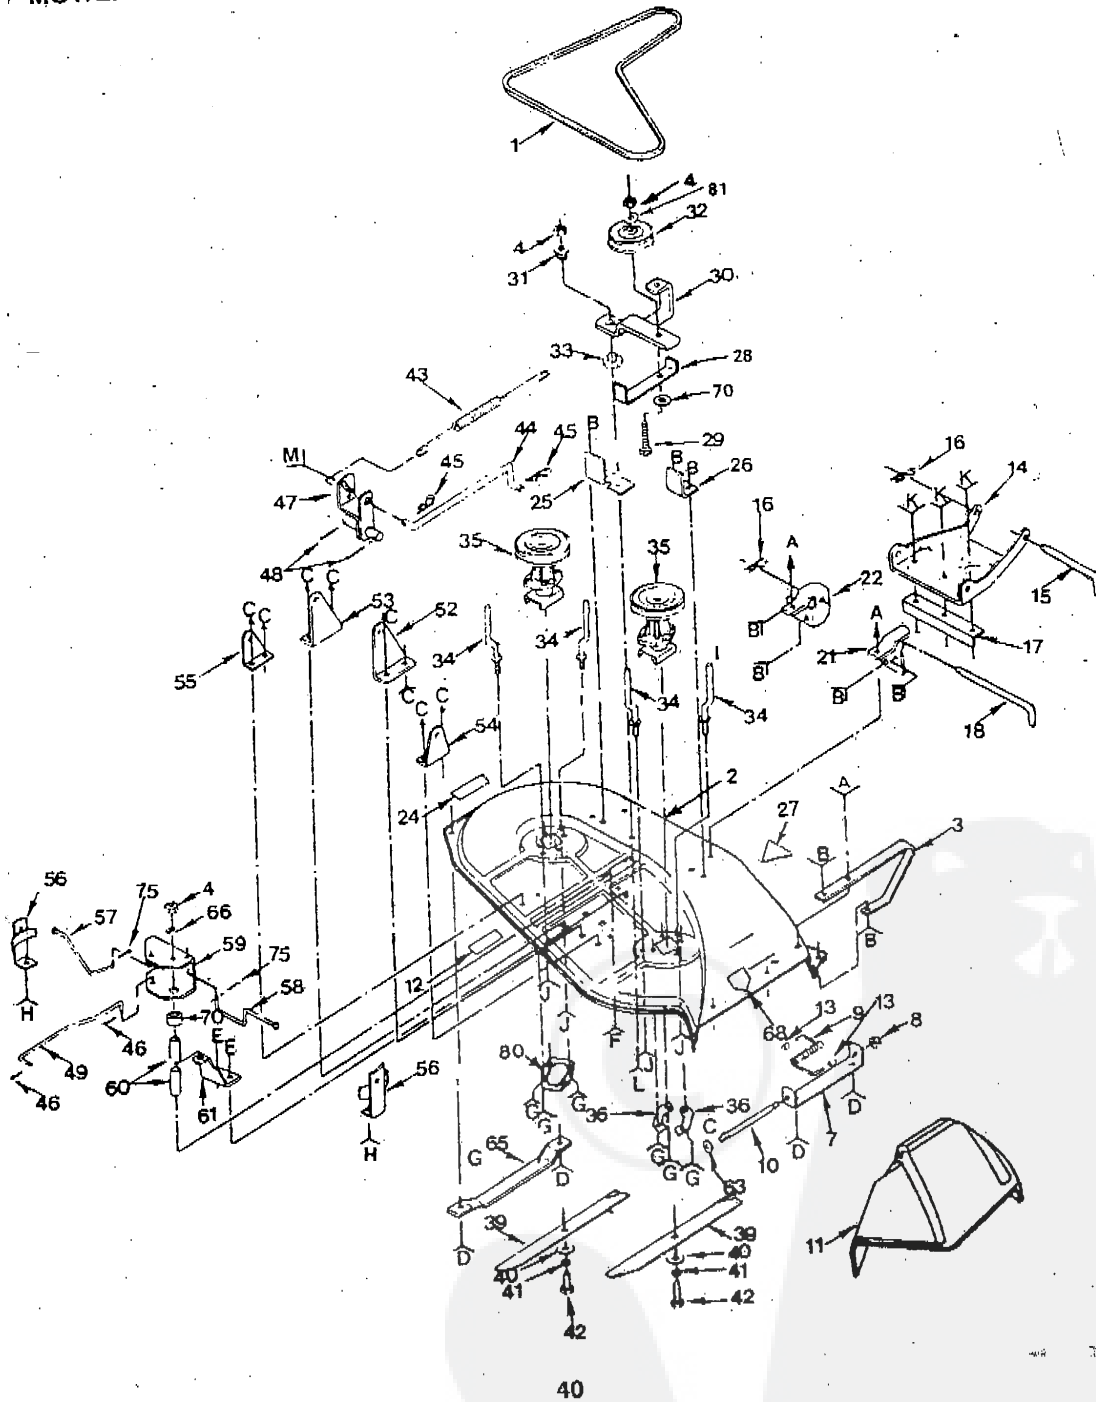

REPAIR PARTS
12 HP LAWN TRACTOR
" MOWER

REPAIR PARTS
38" MOWER 12 HP LAWN TRACTOR

KEY. NO.	PART NO.	DESCRIPTION	KEY. NO.	PART NO.	DESCRIPTION
1	106085X	V-Belt	39	122264X	Blade
2	121259X	Housing	40	19132012	Washer 13/32 x 1 - 1/4 x 12 Ga.
3	8417J	Runner R.H.	41	10030600	Washer, Lock 3/8
4	73680600	Nut, Lock 3/8 - 16	42	74610624	Bolt, Hex 3/8 - 24 x 1 - 1/2 Gr. 5
5	19111216	Washer 11/32 x 3/4 x 16 Ga.	43	108250X	Spring, Ext.
6	72140505	Bolt, Carr., 5/16 - 18 x 5/8	44	108235X	Rod, Clutch, Mower
7	105896X	Bracket, Deflector	45	4921H	Spring, Retainer
8	110452X	Push Nut	46	76020312	Pin, Cotter 3/32 x 3/4
9	106734X	Spring, Deflector	47	109892X	Rock Shaft Assembly
10	106735X	Rod, Hinge	48	76020616	Pin, Cotter 3/16 x 1
11	106736X	Deflector, Shield	49	108247X	Rod, Brake, Primary
12	123224X	Decal, V-Belt Mower Drive	50	72140606	Bolt, Carriage 3/8 - 16 x 3/4
13	105304X	Cap	52	108243X	Bracket, Pivot R.H.
14	105662X	Link, Parallel	53	108241X	Bracket, Pivot L.H.
15	105744X	Pin, Hinge, Front	54	105857X	Bracket, Susp., Rear R.H.
16	4921H	Spring, Retainer	55	108673X	Bracket, Susp., Rear L.H.
17	105872X	Stop, Link	56	106573X	Brake Assembly
18	109835X	Pin, Hinge, Rear	57	106463X	Rod, Brake, Secondary L.H.
19	74760612	Bolt 3/8 - 16 x 3/4	58	108249X	Rod, Brake, Secondary R.H.
20	73680500	Nut, Lock 5/16 - 18	59	106456X	Bracket, Brake, Pivot
21	109598X	Bracket, Lift R.H.	60	100672K	Spacer, Brake
22	109597X	Bracket, Lift L.H.	61	100673L	Bracket, Support
23	72140506	Bolt, Carriage 5/16 - 18 x 3/4	63	19111016	Washer 11/32 x 5/8 x 16 Ga.
24	120787X	Instruction, Caution, Decal	64	74760688	Bolt 3/8 - 16 x 5 - 1/2
25	109503X	Support, Arm	65	7631J	Runner L.H.
26	109504X	Stop, Deck, Front	66	19131614	Washer 13/32 x 1 x 14 Ga.
27	---	Decal, Safety Standard -Not Serviced	67	72140610	Bolt, Carriage 3/8 - 16 x 1 - 1/4
28	121317X	Guide, Belt	68	122566X	Decal, Warning
29	74760632	Bolt 3/8 - 16 x 2	70	122314X	Spacer
30	108832X	Arm, Idler Assembly	75	76020308	Pin, Cotter 3/32 x 1/2
31	106902X	Spacer	76	72110506	Bolt, Carriage 5/16 - 18 x 3/4
32	121316X	Pulley, Idler	77	74760412	Bolt Hex 1/4 x 20 x 3/4
33	106513X	Washer, Wear 1/16	78	109893X	Washer, Special
34	102669X	Keeper, Belt	79	73680400	Nut, Lock 1/4 - 20
35	121687X	Mandrel, Assembly	80	110445X	Plate, Support L.H.
36	100668L	Plate, Support, Mandrel	81	19131316	Washer, 13/32 x 13/16 x 16 Ga.
37	17490612	Screw, Hex Washer Hd. 3/8 - 16 x 3/4			
38	17490620	Screw, Hex Washer Hd. 3/8 - 16 x 1 - 1/4			

NOTE: All component dimensions given in U.S. inches
1 inch = 25.4 mm