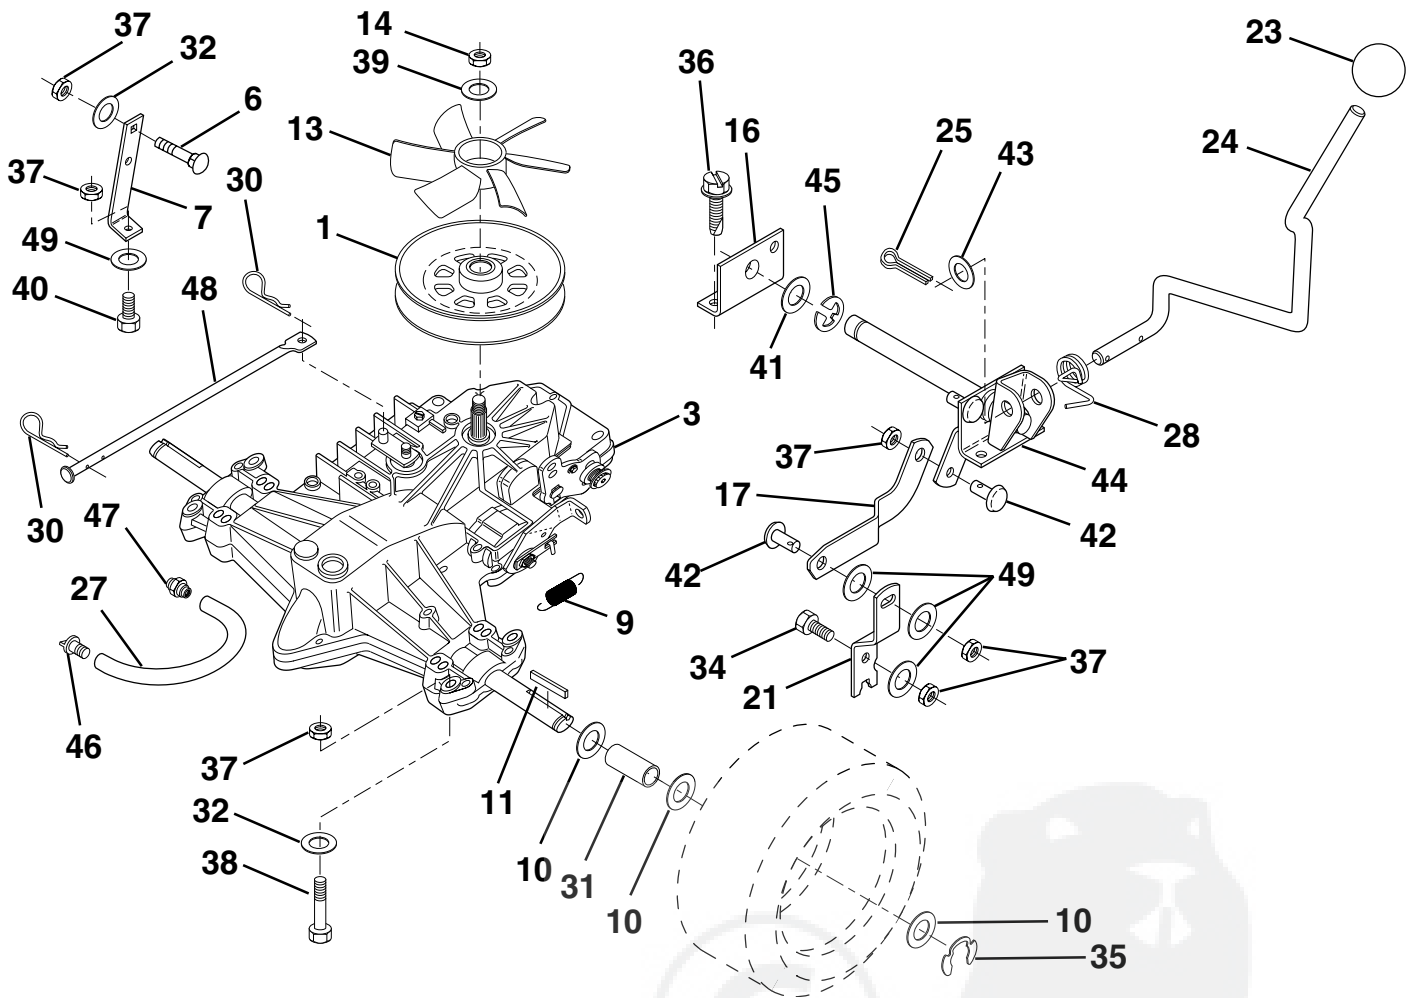

HARDWARE SHOWN LARGER FOR EASIER IDENTIFICATION

REPAIR PARTS

TRACTOR - - MODEL NO. LTH130 (HE13H36B), PRODUCT NO. 954 82 00 -01
GROUND DRIVE

KEY NO.	PART NO.	DESCRIPTION	KEY NO.	PART NO.	DESCRIPTION
1	873800500	Nut, Lock, Hex. w/Ins. 5/16-18	17	532150932	Spacer, Retainer
2	874760512	Bolt, Hex. Hd 5/16-18 x 3/4	18	532131459	Spring, Extension
3	532141297	Keeper,Belt, Mower Drive, R. H.	20	532140909	Keeper, Belt, L.H.
4	532138029	Pulley, Engine	22	532123404	Keeper, Belt, Frame, Ground Drive
5	810040700	Washer, Lock 7/16	23	532140916	Keeper, Belt, Front, L. H.
6	871170744	Bolt, Hex.,7/16-20 Gr.5	24	817720408	Screw, Thd. Cut 1/4-20 x 1/2
7	532140910	Traction, V-Belt Drive	25	532150935	Bushing, Nylon
8	532140785	Keeper, Belt, R.H. Hydro	26	532140913	Keeper, Belt
10	532140780	Keeper, Belt, Ground Drive, Idler	27	532140914	Spacer
11	532150926	Arm, Ground Drive Clutch	28	532139123	Pulley, V-Idler
12	532123674	Idler, Flat	29	872140618	Bolt, Carr. 3/8-16 UNC x 2-1/4
13	819131316	Washer 13/32 x 13/16 x 16 Ga.	30	819111116	Washer
14	873930600	Nut, Centerlock 3/8-16 UNC	31	819111216	Washer
15	873680600	Nut, Lock, Hex. w/Wsh 3/8-16	32	872140620	Bolt, Carriage
16	532126471	Clip, Insulated	33	532000160	Sleeve, Pivot
			34	872140506	Bolt, Carriage

HARDWARE SHOWN LARGER FOR EASIER IDENTIFICATION

REPAIR PARTS

TRACTOR - - MODEL NO. LTH130 (HE13H36B), PRODUCT NO. 954 82 00 -01

TRANSAXLE

KEY NO.	PART NO.	DESCRIPTION
1	532140779	Pulley, V-Groove
3	532140607	Transaxle, Hydro 0310-0500
6	872140506	Bolt, Carriage
7	532140774	Strap, Torque
9	532146682	Spring, Brake
10	532121749	Washer 25/32 x 1-1/4 x 16 Gauge
11	532123583	Key, Square
13	532140778	Fan, Transaxle, Hydro
14	532009204	Nut
16	532140763	Support, Shift Handle
17	532140767	Link, Shift
21	532140773	Lever, Shift
23	532121274	Knob, Shifter
24	532140765	Rod, Shifter
25	876020416	Pin, Cotter
27	532142564	Hose, Vent
28	532140772	Spring, Torsion
30	532124788	Retainer, Spring