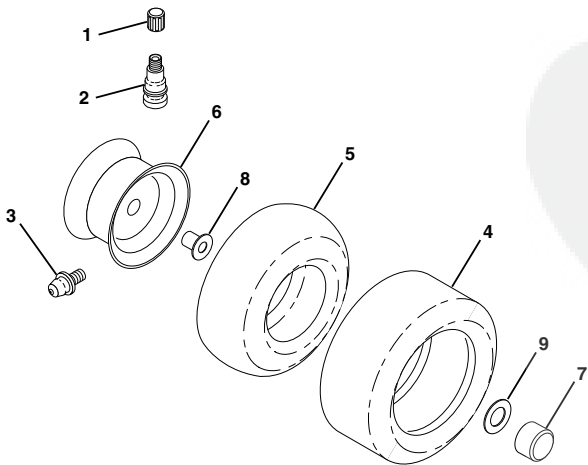

WHEELS & TIRES

KEY NO.	PART NO.	DESCRIPTION
1	532059192	Cap, Valve
2	532065139	Stem, Valve
3	532124957	Fitting, Grease (Front Wheels Only)
4	532137422	Tire, Front
4	532132703	Tire, Rear
5	532059904	Tube, Front (Optional Service Items Only)
5	532008134	Tube, Rear (Optional Service Items Only)
6	532142039	Rim, Front
6	532141652	Rim, Rear
7	532104757	Cap, Hub, Axle
8	532124959	Bearing, Flange
9	532121748	Washer 25/32 x 1-5/8 x 16 Ga.
--	532144334	Sealant, Tire (10 oz. Tube)

NOTE: All component dimensions given in U. S. inches
1 inch = 25.4 mm