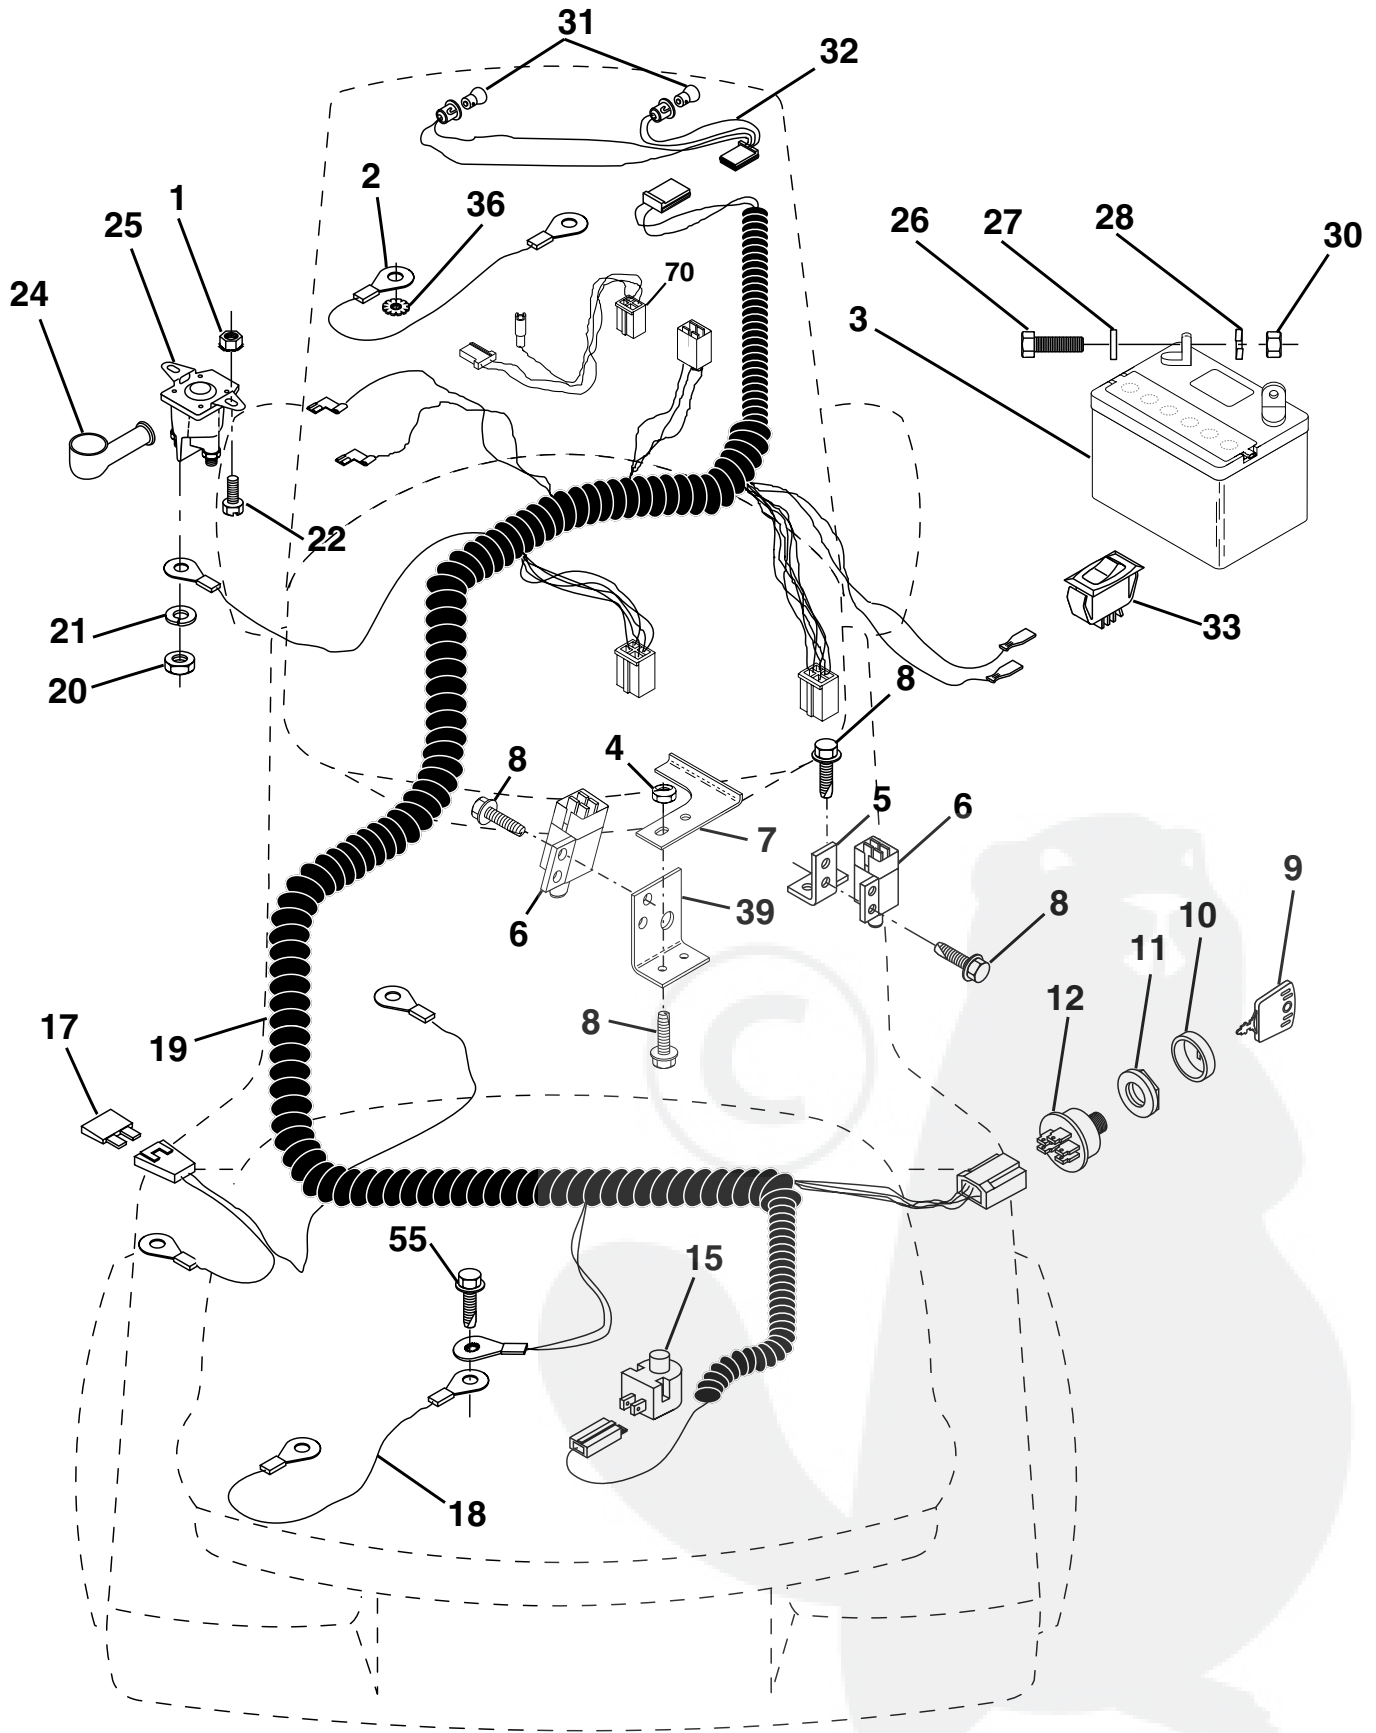

REPAIR PARTS

TRACTOR - - MODEL NO. LTH130 (HE13H36B), PRODUCT NO. 954 82 00-01
ELECTRICAL

REPAIR PARTS

TRACTOR - - MODEL NO. LTH130 (HE13H36B), PRODUCT NO. 954 82 00-01
ELECTRICAL

KEY NO.	PART NO.	DESCRIPTION
1	873640400	Nut, Hex, Keps 1/4-20
2	532108423	Assembly, Cable
3	532144924	Battery
4	532069180	Nut Lock #10-24 UNC
5	532108236	Bracket, Switch
6	532109553	Switch, Interlock, 4 Terminal
7	532146374	Keeper Actuator
8	817021008	Screw, Hex Head,Tapping #10-24 x 1/2
9	532140401	Key, Steel Delta
10	532141226	Cover, Ignition Key
11	532140400	Nut, Ignition
12	532144921	Switch, Ignition
15	532121305	Switch, Plunger
17	532108824	Fuse
18	532128353	Assembly, Cable
19	532146064	Harness, Ignition
20	873350400	Nut, Hex, Jam 1/4-20
21	810090400	Washer, Lock 1/4
22	871110408	Bolt, Hex, Fin. 1/4-20 UNC x 1/2 Grade 5
24	532131563	Cover, Terminal
25	532145763	Solenoid
26	874760412	Bolt, Hex Head 1/4-20 UNC x 3/4
27	819091016	Washer 9/32 x 5/8 x 16 Gauge
28	810040400	Washer, Lock 1/4
30	873220400	Nut, Hex, Fin. 1/4-20 UNC
31	532004152	Bulb, Light
32	532142881	Harness, Light
33	532110712	Switch, Light
36	811150400	Washer, Lock, Internal Tooth 1/4
39	532141735	Bracket, Switch Clutch
55	817490508	Screw, Thdrol 5/16-18 x 1/2
70	532140413	Harness, Engine

NOTE: All component dimensions given in U.S. inches
1 inch = 25.4 mm

HARDWARE SHOWN LARGER FOR EASIER IDENTIFICATION