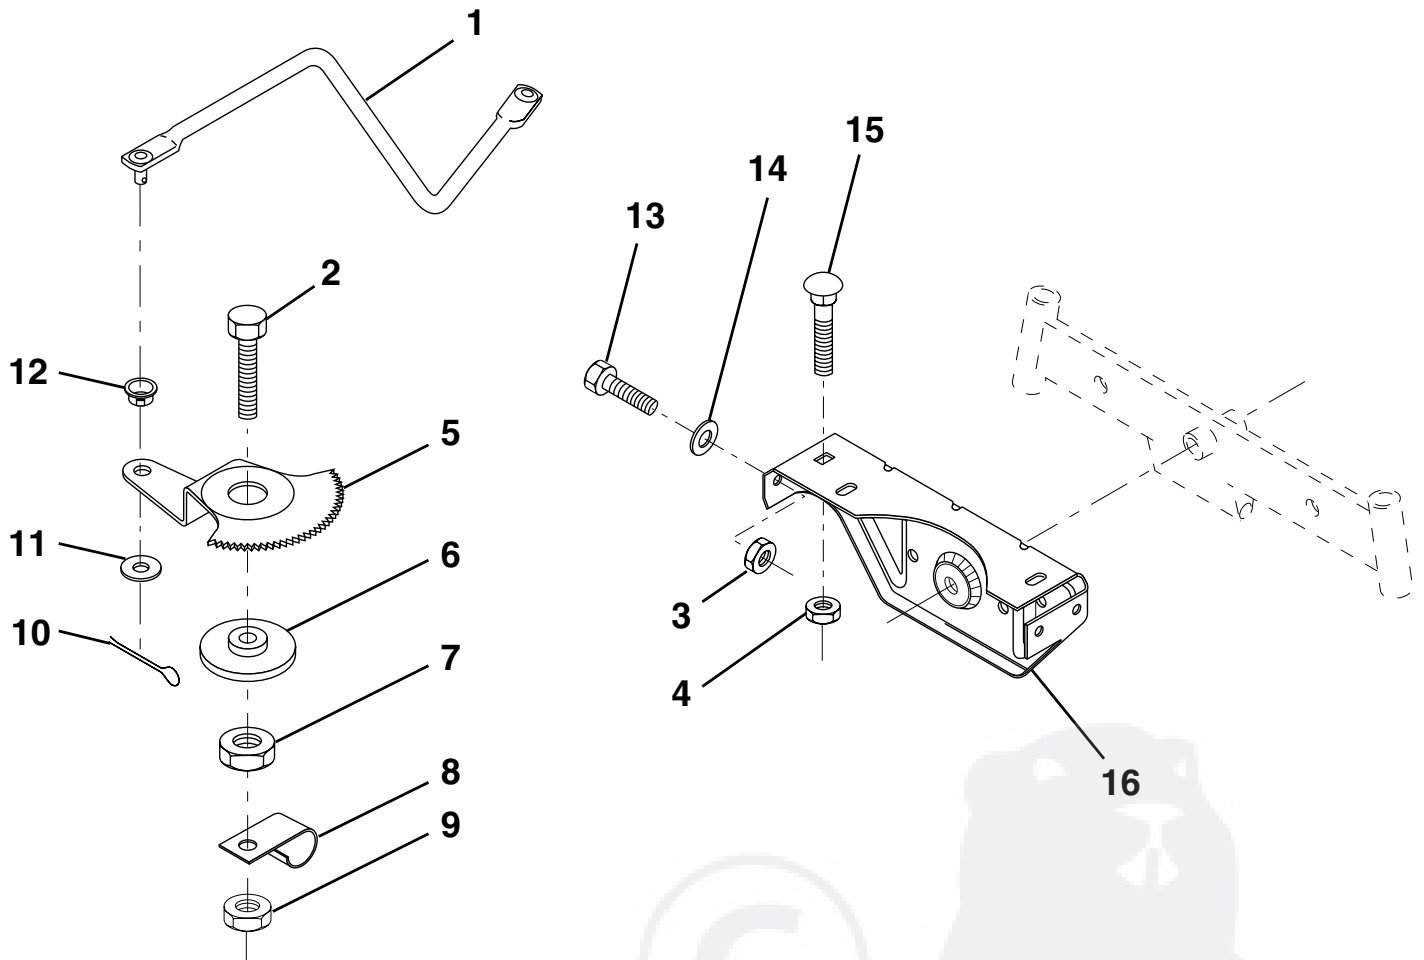

HARDWARE SHOWN LARGER FOR EASIER IDENTIFICATION

REPAIR PARTS

TRACTOR - - MODEL NO. LTH130 (HE13H36B), PRODUCT NO. 954 82 00 -01
STEERING WHEEL

KEY NO.	PART NO.	DESCRIPTION	KEY NO.	PART NO.	DESCRIPTION
1	532124416	Insert, Wheel, Steering	10	532123438	Bushing, Lower, Steering
2	532124701	Nut, Lock 3/8-24 UNF	11	812000045	Ring, Retaining
3	819133808	Washer 12/32 x 2-3/8 x 8 Ga.	12	819211616	Washer 21/32 x 1 x 16 Ga.
4	532124415	Wheel, Steering	13	532104820	Adaptor, Wheel, Steering
5	532127396	Sleeve, Steering	14	532147392	Extension Shaft Steering
6	817431008	Screw, Hex #10-16 x 1/2 TY-B	15	874780520	Bolt, Fin Hex
7	532102803	Bushing, Steering	16	873800500	Nut Lock Hex w/Ins 5/16-18 UNC
8	532147391	Shaft, Steering			
9	532124210	Clip, Steering			

HARDWARE SHOWN LARGER FOR EASIER IDENTIFICATION

REPAIR PARTS

TRACTOR - - MODEL NO. LTH130 (HE13H36B), PRODUCT NO. 954 82 00 -01
SECTOR GEAR/AXLE SUPPORT

KEY NO.	PART NO.	DESCRIPTION	KEY NO.	PART NO.	DESCRIPTION
1	532132566	Link, Drag	9	873680800	Nut, Crownlock 3/8-16
2	874780828	Bolt, Fin Hex 1/2-13 x 1-3/4	10	876020412	Pin, Cotter 1/8 x 3/4
3	873680500	Nut, Crownlock 5/16-18	11	819131316	Washer, 13/32 x 13/16 x 16 Ga.
4	873680600	Nut, Crownlock 3/8-16	12	532126847	Bushing
5	532121926	Gear, Sector	13	874760512	Bolt, Hex Hd. 5/16-18 UNC x 3/4
6	532121927	Bushing	14	819111416	Washer 11/32 x 7/8 x 16 Ga.
7	873030800	Nut, Heavy Hex Top Lock 1/2-13 UNC	15	872110606	Bolt, Carriage 3/8-16 UNC x 3/4
8	532126472	Clip, Insulated	16	532137096	Support, Front Axle