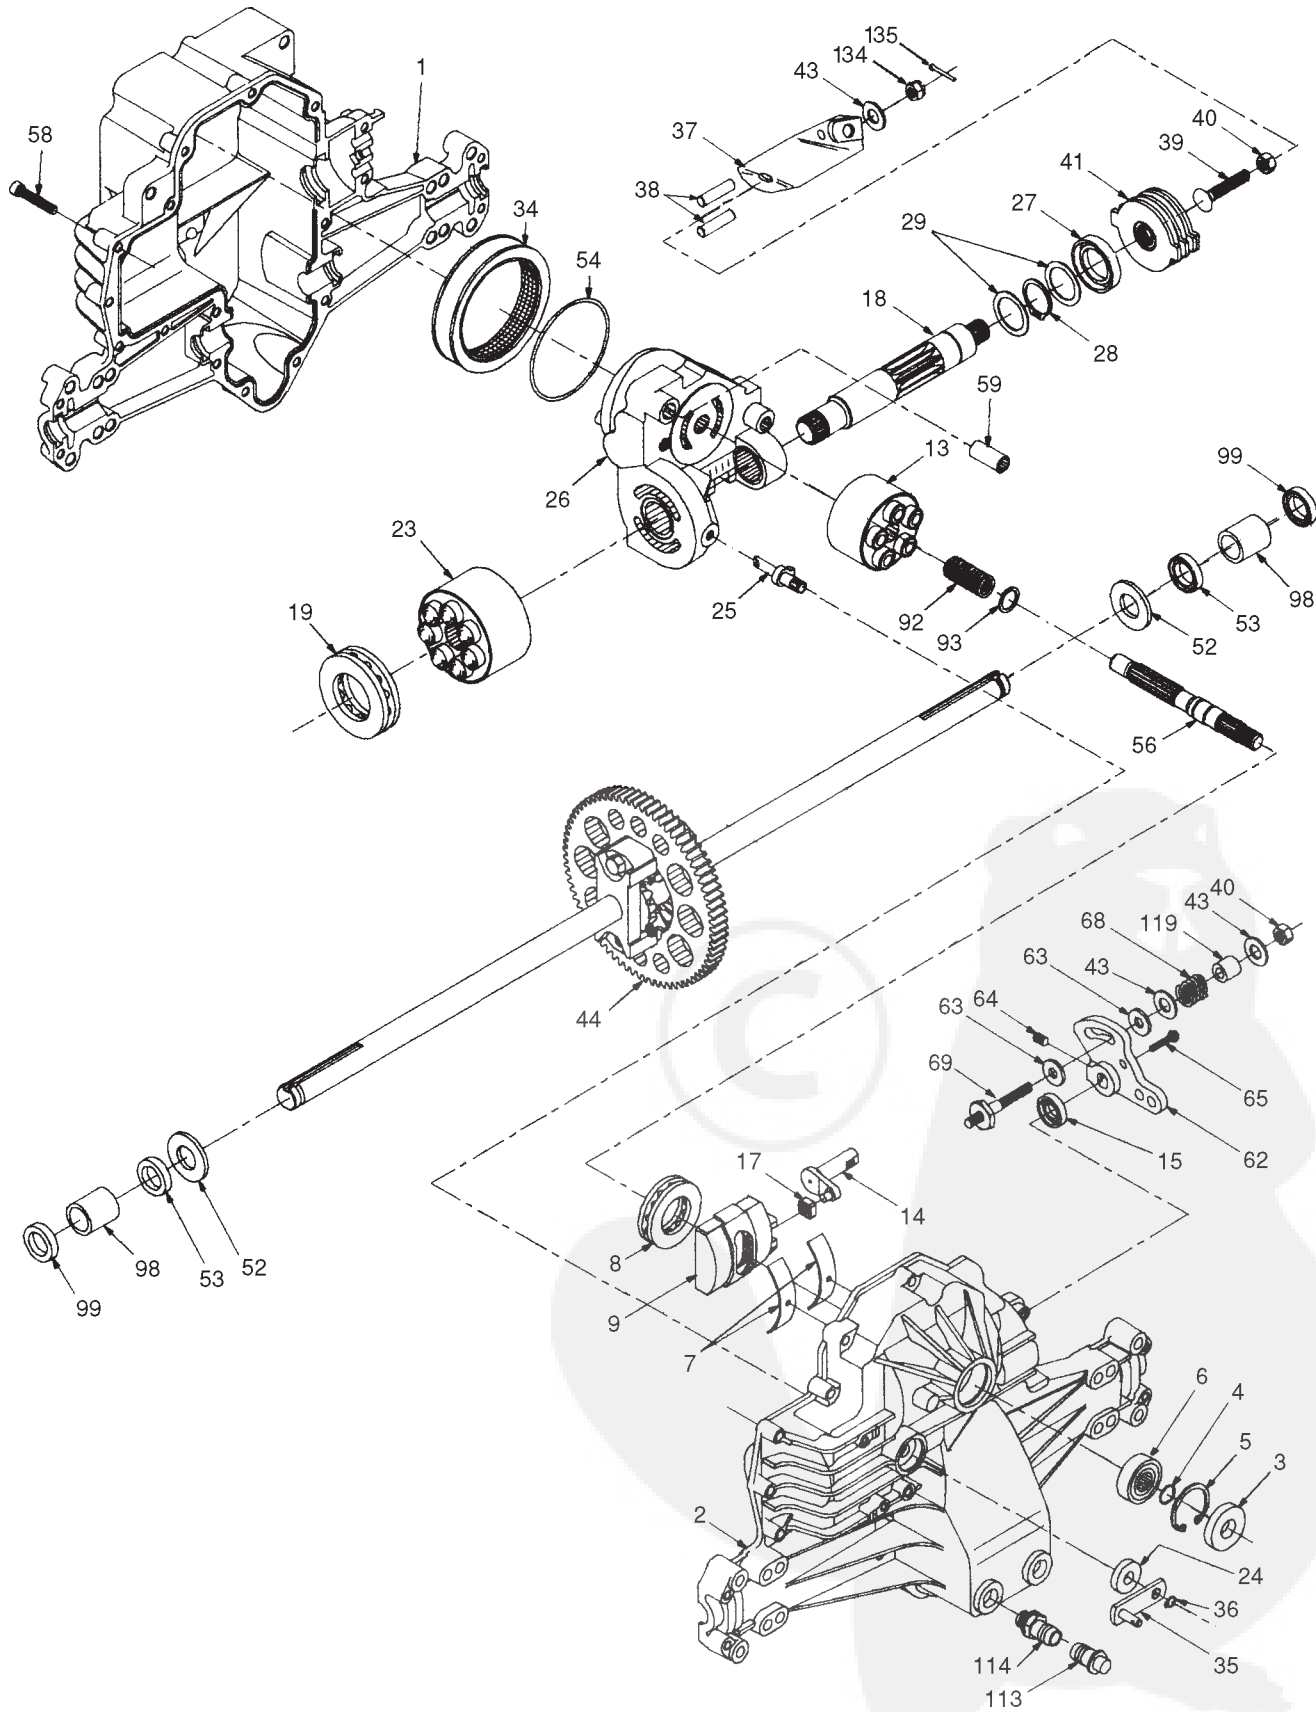

REPAIR PARTS

TRACTOR -- MODEL NO. LTH130 (HE13H36B), PRODUCT NO. 954 82 00-01
TRANSAXLE HYDRO GEAR 310-0500