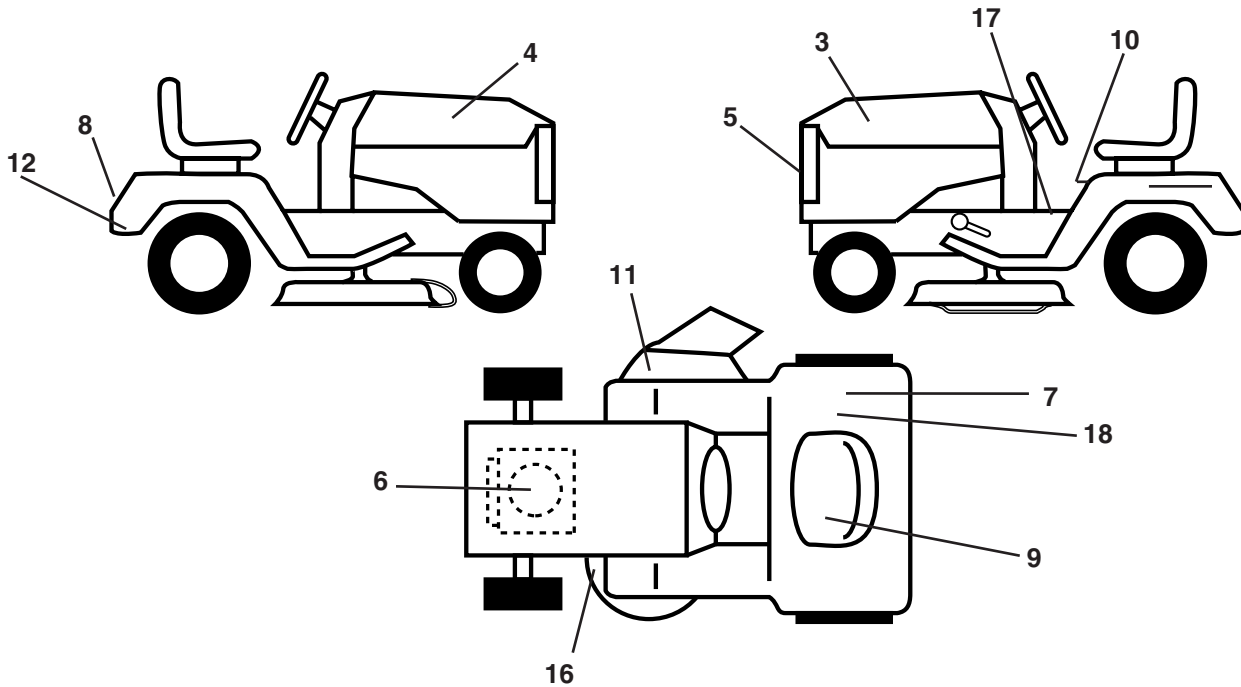

KEY NO.	PART NO.	DESCRIPTION
1	873640400	Nut, Hex, Keps 1/4-20
2	532108423	Assembly, Cable
3	532144924	Battery
4	532069180	Nut Lock #10-24 UNC
5	532108236	Bracket, Switch
6	532109553	Switch, Interlock, 4 Terminal
7	532146374	Keeper Actuator
8	817021008	Screw, Hex Head,Tapping #10-24 x 1/2
9	532140401	Key, Steel Delta
10	532141226	Cover, Ignition Key
11	532140400	Nut, Ignition
12	532144921	Switch, Ignition
15	532121305	Switch, Plunger
17	532108824	Fuse
18	532128353	Assembly, Cable
19	532146064	Harness, Ignition
20	873350400	Nut, Hex, Jam 1/4-20
21	810090400	Washer, Lock 1/4
22	871110408	Bolt, Hex, Fin. 1/4-20 UNC x 1/2 Grade 5
24	532131563	Cover, Terminal
25	532145763	Solenoid
26	874760412	Bolt, Hex Head 1/4-20 UNC x 3/4
27	819091016	Washer 9/32 x 5/8 x 16 Gauge
28	810040400	Washer, Lock 1/4
30	873220400	Nut, Hex, Fin. 1/4-20 UNC
31	532004152	Bulb, Light
32	532142881	Harness, Light
33	532110712	Switch, Light
36	811150400	Washer, Lock, Internal Tooth 1/4
39	532141735	Bracket, Switch Clutch
55	817490508	Screw, Thdrol 5/16-18 x 1/2
70	532140413	Harness, Engine

NOTE: All component dimensions given in U.S. inches
1 inch = 25.4 mm

HARDWARE SHOWN LARGER FOR EASIER IDENTIFICATION

REPAIR PARTS

TRACTOR - - MODEL NO. LTH130 (HE13H36B), PRODUCT NO. 954 82 00-01

DECALS

KEY NO.	PART NO.	DESCRIPTION	KEY NO.	PART NO.	DESCRIPTION
3	532151355	Decal, Hood, L. H.	16	532136830	Decal, V-Belt Sch.
4	532151354	Decal, Hood, R. H.	17	532145545	Decal, Oper. Inst., Sym.
5	532150616	Decal, Logo, Grill	18	532145437	Decal, Europ Stand. CE Tractors
6	532273212	Decal, Engine	--	532138311	Decal, Height, Adjust
7	532126187	Decal, 100 DBA	--	532152673	Manual, Operator's (Scan)
8	532150617	Decal, Logo, Fender	--	532152661	Manual, Operator's (Euro)
9	532145005	Decal, Battery Danger/Poison	Accessories not included with tractor:		
10	532145498	Decal, Read Owner's Manual Symbols	--	CE36	Rear Bagger
11	532145494	Decal, Cutfinger	--	Mk360	Mulcher Kit
12	532141484	Decal, Drawbwr Cntrl			