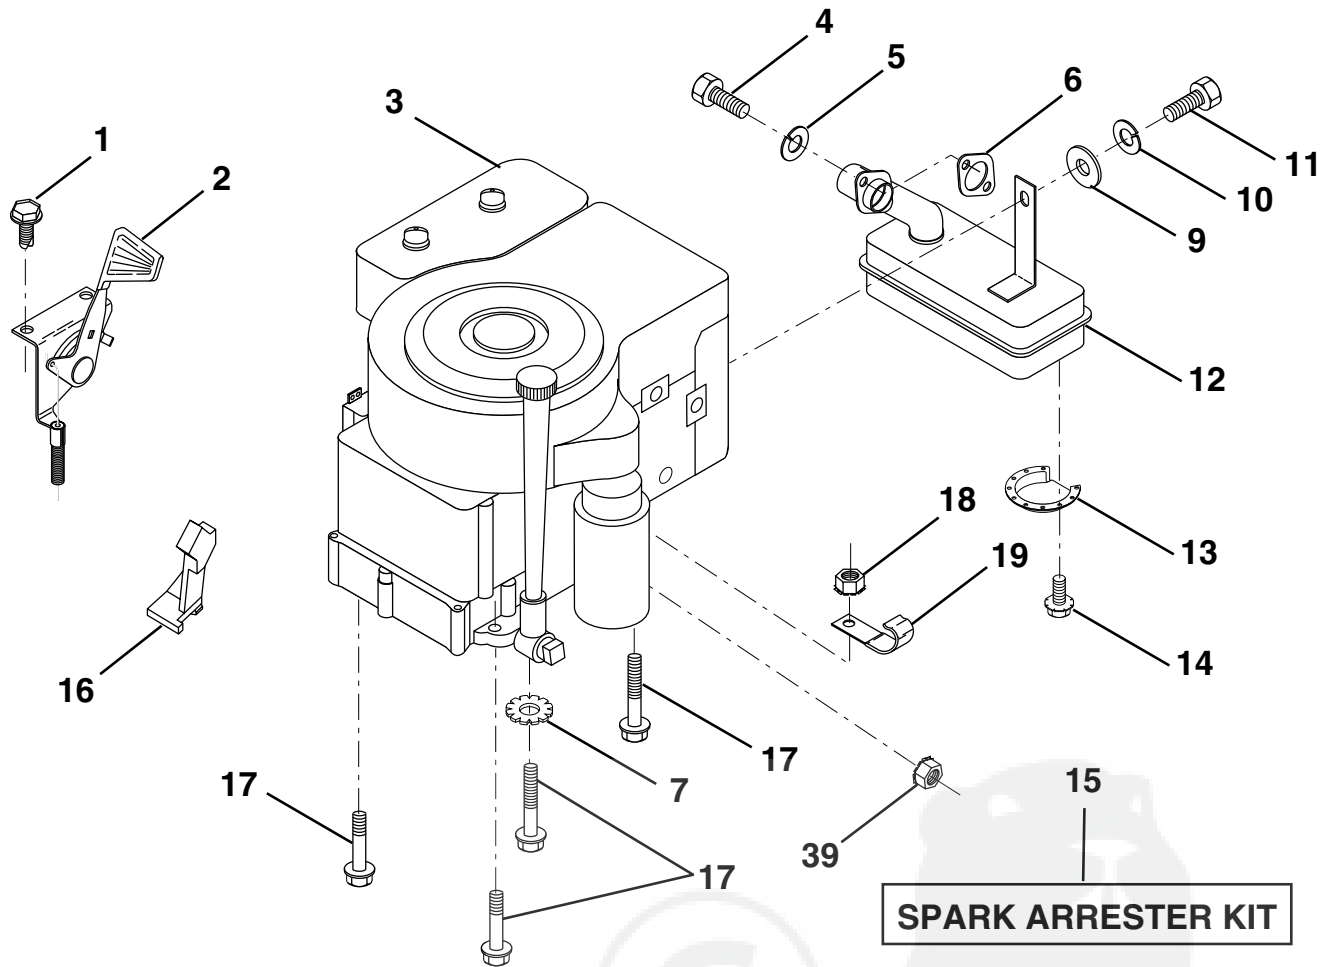

REPAIR PARTS

TRACTOR - - MODEL NO. LTH130 (HE13H36B), PRODUCT NO. 954 82 00 -01
ENGINE

KEY NO.	PART NO.	DESCRIPTION	KEY NO.	PART NO.	DESCRIPTION
1	817060408	Screw, Hex, Thd. Cut 1/4-20 x 1/2	11	-----	Screw (Order from Engine Mfg.)
2	532133025	Control, Throttle	12	532137437	Muffler
3	-----	Engine, B&S, Model No. 28M707	13	532101326	Deflector, Muffler
4	871070512	Screw, Hex. Hd. Cap 5/16- 18 x 3/4	14	817030808	Screw, Spiderloc, Hex Hd. #8 x 1/2
5	810040500	Washer, Lock, Heavy Helical Spring 5/16	15	532137180	Arrester, Spark (Optional equipment)
6	532272293	Gasket, Exhaust	16	532127951	Stop, Throttle
7	811050600	Washer, Lock Ext. Tooth 3/8	17	817490624	Screw, Hex Washer Head, Thdrol. 3/8-16 x 1-1/2
9	819101216	Washer 5/16 x 3/4 x 16	18	873510600	Nut, Keps Hex 3/8-16 UNC
10	810040400	Washer, Lock, Heavy Helical Spring 1/4	19	532124996	Clip, Fuel Line
			39	532128861	Nut, Flange 1/4-20

HARDWARE SHOWN LARGER FOR EASIER IDENTIFICATION