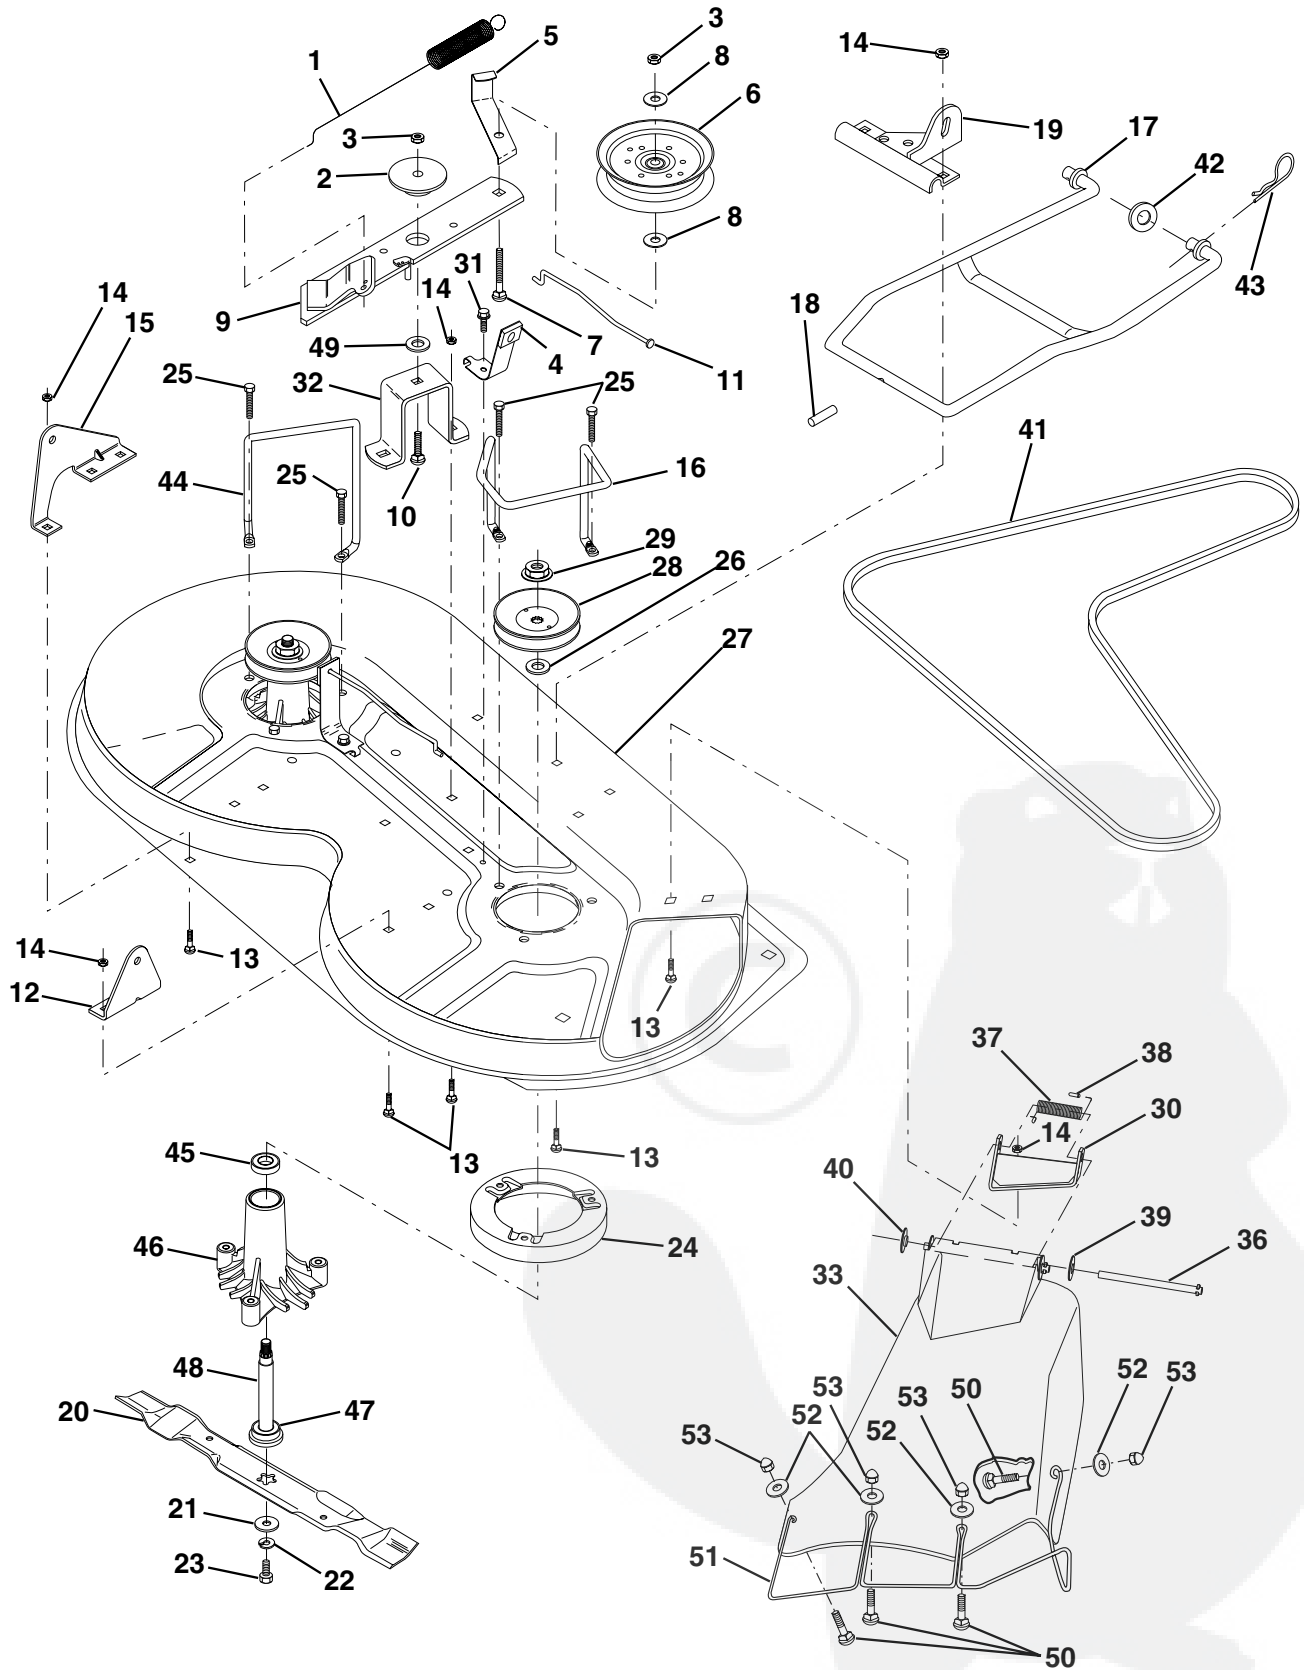

REPAIR PARTS

TRACTOR - - MODEL NO. LTH130 (HE13H36B), PRODUCT NO. 954 82 00 -01
MOWER DECK

REPAIR PARTS

TRACTOR - - MODEL NO. LTH130 (HE13H36B), PRODUCT NO. 954 82 00 -01
MOWER DECK

KEY NO.	PART NO.	DESCRIPTION
1	532140064	Spring, Mower Clutch
2	532122052	Spacer, Retainer
3	873680600	Nut, Crownlock 3/8-16
4	532130840	Brake Asm.
5	532131251	Guide, Belt Idler
6	532121316	Pulley, Flat Idler
7	872110616	Bolt, Carr. 3/8-16 x 1-3/4 Gr. 5
8	819131410	Washer 13/21 x 7/8 x 10 Ga.
9	532127744	Arm Asm., Idler Mower
10	872140610	Bolt, Carriage 3/8-16 x 1-1/4
11	532130841	Rod, Brake
12	532127356	Bracket, Lift R. H. Rear
13	872140506	Bolt, Carriage 5/16-18 x 3/4
14	873680500	Nut, Crownlock 5/16-18
15	532127357	Bracket, Lift L. H. Rear
16	532140609	Keeper, R. H.
17	532128508	Link, Asm. Mower Stabilizer
18	532128511	Pin, Drive
19	532127380	Bracket, Asm. Front
20	532138496	Blade Hi Lift
21	532140296	Washer, Hard
22	810030600	Washer, Lock 3/8
23	532850857	Bolt 3/8-24 x 1-1/4 Gr. 8
24	532140329	Stripper
25	532138776	Screw Thdrol Hex Hd
26	532129963	Washer .150 Thk.
27	532129983	Deck Assembly
28	532129207	Pulley, Mandrel
29	532137266	Nut, Flangelock 9/16
30	532136631	Bracket, Asm. Deflector
31	817490508	Screw, Hex Wsh. Thdrol. 5/16-18 x 1/2
32	532122051	Arm, Support Idler Mower
33	532139083	Deflector
36	532121980	Rod, Hinge
37	532123713	Spring, Torsion Deflector
38	532105304	Cap, Sleeve
39	819111016	Washer 11/32 x 5/8 x 16 Ga.
40	532110452	Pushnut
41	532131264	V-Belt
42	819171616	Washer 11/32 x 5/8 16 Ga.
43	532124660	Retainer, Spring
44	532140608	Keeper, L. H.
45	532110485	Bearing
46	532128774	Housing Mandrel Vented
47	532129895	Bearing
48	532137645	Shaft, Mandrel (Includes Key # 47)
49	532133943	Washer Hardened
50	871161010	Screw Truss Head Phil #10-24 x 5/8
51	532136383	Guard, Deflector, Mower TUV
52	819070718	Washer 7/32 x 7/16 x 18
53	532060867	Nut, Acorn Hex #10-24
--	532130794	Mandrel Asm. (Includes Key No.'s 22-23, 26, 29 and 45-48)
--	532144973	Deck, Mower Complete

HARDWARE SHOWN LARGER FOR EASIER IDENTIFICATION