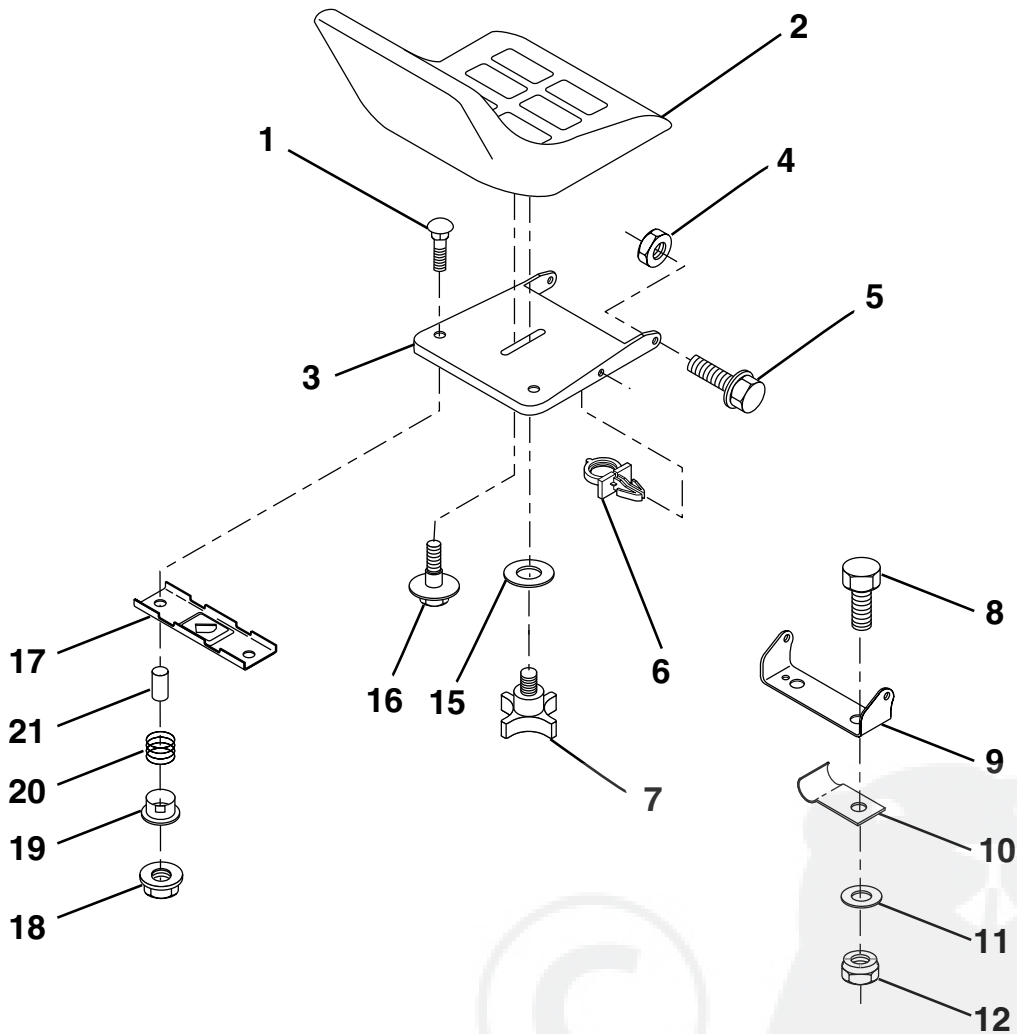

HARDWARE SHOWN LARGER FOR EASIER IDENTIFICATION

REPAIR PARTS

TRACTOR - - MODEL NO. LTH130 (HE13H36B), PRODUCT NO. 954 82 00 -01
SEAT

KEY NO.	PART NO.	DESCRIPTION	KEY NO.	PART NO.	DESCRIPTION
1	872050411	Bolt, Carriage 1/4-20 x 1-3/8	11	819133210	Washer 12/32 x 2 x 10 Ga.
2	532140838	Seat	12	873800600	Nut, Lock Hex w/Wsh 3/8-16
3	532140552	Pan, Seat	15	819171912	Washer, 17/32 x 1-3/16 x 12 Ga.
4	873800500	Nut, Lock, Hex. w/Ins. 5/16-18	16	532127018	Bolt, Shoulder
5	532139888	Bolt, Shoulder 5/16-18 UNC	17	532121246	Bracket, Switch Mounting
6	532145006	Clip, Push-in, Hinged	18	532123976	Nut, Lock, Hex. Large Flange
7	532120068	Knob, Seat	19	532121248	Bushing, Snap
8	874760616	Bolt, Fin. Hex. 3/8-16 UNC x 1	20	532121250	Spring, Compression
9	532140551	Bracket, Pivot Seat	21	532134300	Spacer, Split 28 Id. x .88 Lg.
10	532126471	Clip, Fuel Line			

HARDWARE SHOWN LARGER FOR EASIER IDENTIFICATION

REPAIR PARTS

TRACTOR - - MODEL NO. LTH130 (HE13H36B), PRODUCT NO. 954 82 00 -01
DASH

KEY NO.	PART NO.	DESCRIPTION	KEY NO.	PART NO.	DESCRIPTION
1	532142187	Cap, Fuel	11	532121249	Spacer, Split
2	532138395	Assembly, Dash & Fuel Tank	12	532003720	Spring
3	532123487	Clamp, Hose	13	532126450	Clip, Height Adjustment
4	532008544	Line, Fuel	14	532126115	Knob, Height Stop
5	532008548	Line, Fuel	15	532122023	Adjustment, Quadrant Height
6	873640400	Nut, Hex, Keps 1/4-20	16	532124346	Nut, Self-Threading 3/16-18
7	532124996	Clip, Fuel Line	17	872110404	Bolt, Carriage 1/4-20 x 1/2 Gr. 5
8	819091216	Washer 9/32 x 3/4 x 16 Ga.	18	532130745	Support, Assembly Dash
9	874760428	Bolt, Hex, Fin 1/4-20 x 1-3/4	19	532134744	Brace, Cross
10	819091413	Washer 11/32 x 11/16 x 16 Ga.	20	817060408	Screw, Self-Tapping 1/4-20 x 1/2
			21	532134014	Plug, Dome, Black