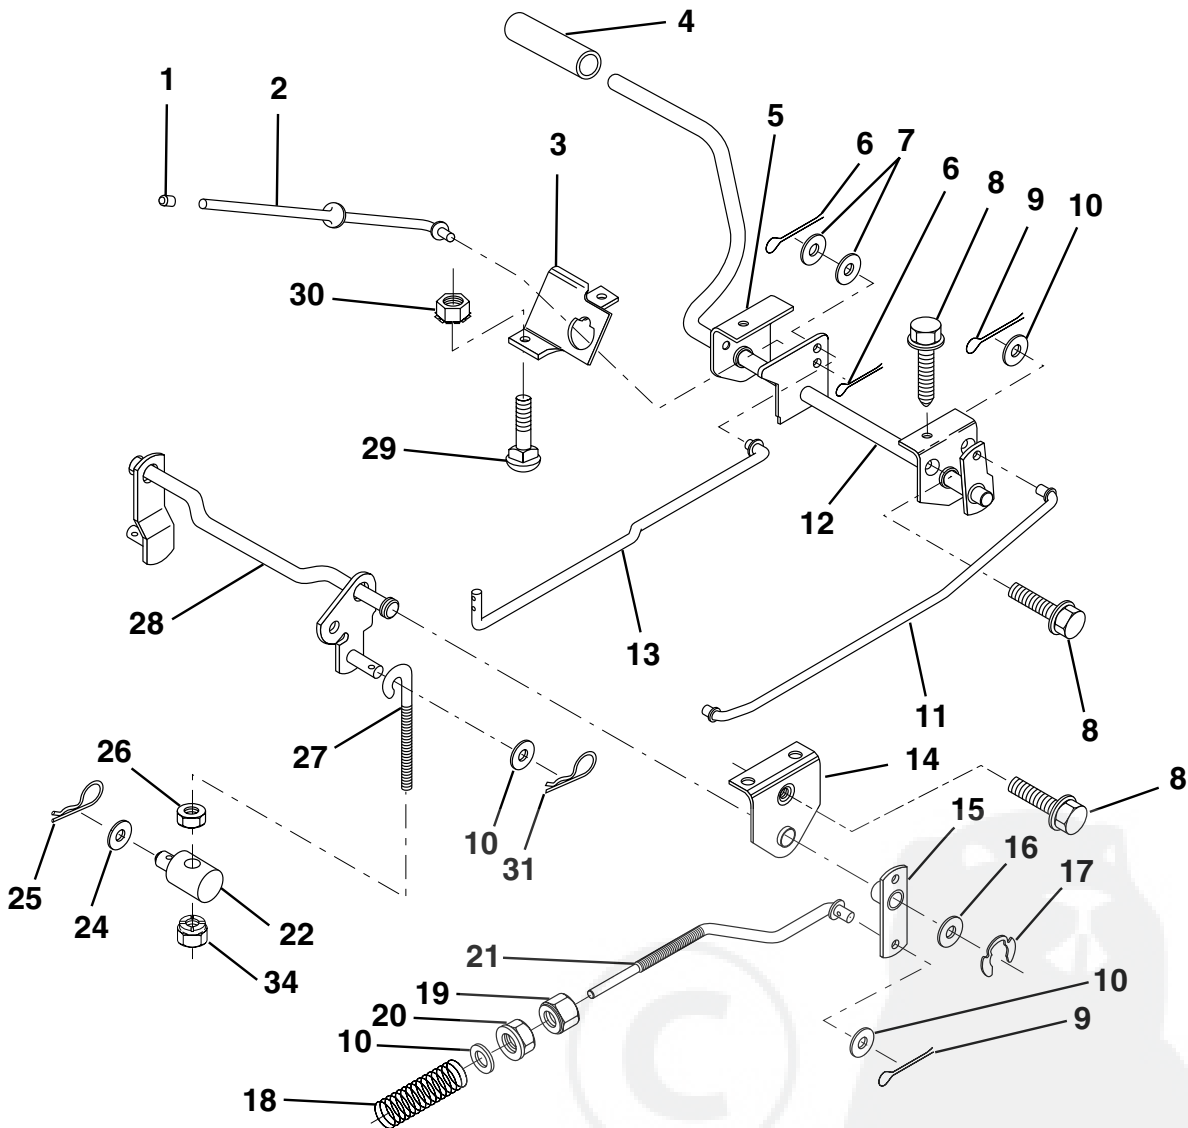

REPAIR PARTS

TRACTOR - - MODEL NO. LTH130 (HE13H36B), PRODUCT NO. 954 82 00 -01
BRAKE / REAR MOWER LIFT ASSEMBLY

KEY NO.	PART NO.	DESCRIPTION	KEY NO.	PART NO.	DESCRIPTION
1	532071673	Cap, Plunger	16	819251816	Washer 25/32 x 1-1/8 x 16 Ga.
2	532123436	Rod, Parking Brake	17	812000034	Ring, Klip
3	532123437	Bracket, Parking Brake	18	532151332	Spring, Brake Rod
4	532008156	Cover, Pedal	19	873350600	Nut, Hex, Jam 3/8-16 UNC
5	532122504	Bracket, Clutch/Brake Pedal, L.H.	20	873800600	Nut Lock Hex w/Ins. 3/18-16 UNC
6	876020312	Pin, Cotter 3/32 x 3/4	21	532144413	Rod, Brake
7	819131016	Washer 13/32 x 5/8 x 16 Ga.	22	532144585	Trunnion, Lift
8	817490508	Screw, Hex. Thdrol. 5/16-18 x 1/2	24	819132012	Washer 13/32 x 1-1/4 x 12 Ga.
9	876020412	Pin, Cotter 1/8 x 3/4	25	532124961	Retainer, Spring
10	819131316	Washer 13/32 x 13/16 x 16 Ga.	26	873930600	Nut, Centerlock 3/8-16 UNC
11	532123543	Rod, Brake, Front	27	532127369	Link, Threaded
12	532139933	Assembly, Clutch/Brake	28	532140776	Assembly, Rear Mower Lift
13	532123394	Rod, Clutch	29	872110506	Bolt, Carriage 5/16-18 UNC x 3/4
14	532121978	Bracket, Lift Shaft	30	873510500	Nut, Keps 5/16-16 UNC
15	532133332	Assembly, Brake Pivot Arm	31	532124660	Retainer, Spring, Zinc
			34	873680600	Nut, Crownlock 3/16-18

HARDWARE SHOWN LARGER FOR EASIER IDENTIFICATION