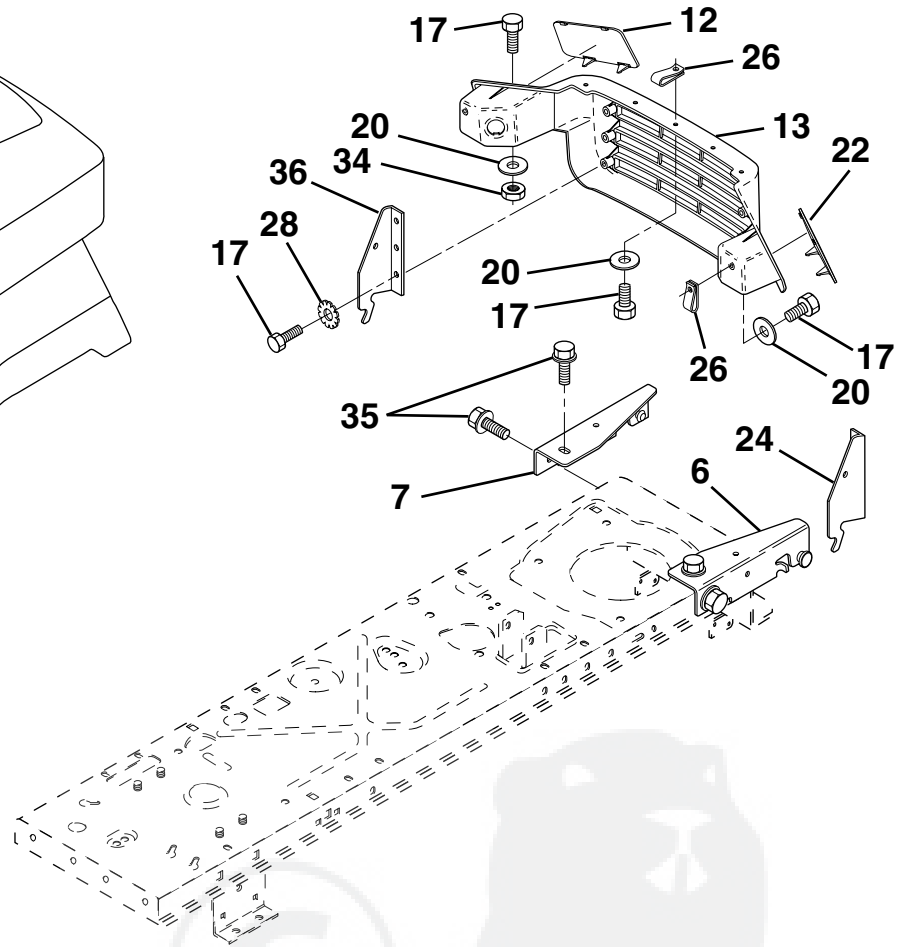

ILLUSTRATED PARTS BREAKDOWN

HUSQVARNA

13 HP LAWN RIDER

MODEL NO. LTH130 (HE13H36B)

954 82 00-01

REPAIR PARTS

TRACTOR - - MODEL NO. LTH130 (HE13H36B), PRODUCT NO. 954 82 00 -01
HOOD

KEY NO.	PART NO.	DESCRIPTION
1	874780410	Bolt, Fin Hex 1/4-20 x 5/8
3	532128445	Bracket, Pivot Hood LH
4	819091016	Washer, Flat 1/4
5	817490512	Screw, Thdrol 5/16-28 x 3/4
6	532140051	Bracket, Asm. Pivot Hood RH
7	532140050	Bracket, Asm. Pivot Hood LH
8	873680400	Nut, Crownlock 1/4-20
10	532130850	Brace, Hood
11	532140142	Hood

HARDWARE SHOWN LARGER FOR EASIER IDENTIFICATION

REPAIR PARTS

TRACTOR - - MODEL NO. LTH130 (HE13H36B), PRODUCT NO. 954 82 00 -01
DASH

KEY NO.	PART NO.	DESCRIPTION	KEY NO.	PART NO.	DESCRIPTION
1	532142187	Cap, Fuel	11	532121249	Spacer, Split
2	532138395	Assembly, Dash & Fuel Tank	12	532003720	Spring
3	532123487	Clamp, Hose	13	532126450	Clip, Height Adjustment
4	532008544	Line, Fuel	14	532126115	Knob, Height Stop
5	532008548	Line, Fuel	15	532122023	Adjustment, Quadrant Height
6	873640400	Nut, Hex, Keps 1/4-20	16	532124346	Nut, Self-Threading 3/16-18
7	532124996	Clip, Fuel Line	17	872110404	Bolt, Carriage 1/4-20 x 1/2 Gr. 5
8	819091216	Washer 9/32 x 3/4 x 16 Ga.	18	532130745	Support, Assembly Dash
9	874760428	Bolt, Hex, Fin 1/4-20 x 1-3/4	19	532134744	Brace, Cross
10	819091413	Washer 11/32 x 11/16 x 16 Ga.	20	817060408	Screw, Self-Tapping 1/4-20 x 1/2
			21	532134014	Plug, Dome, Black