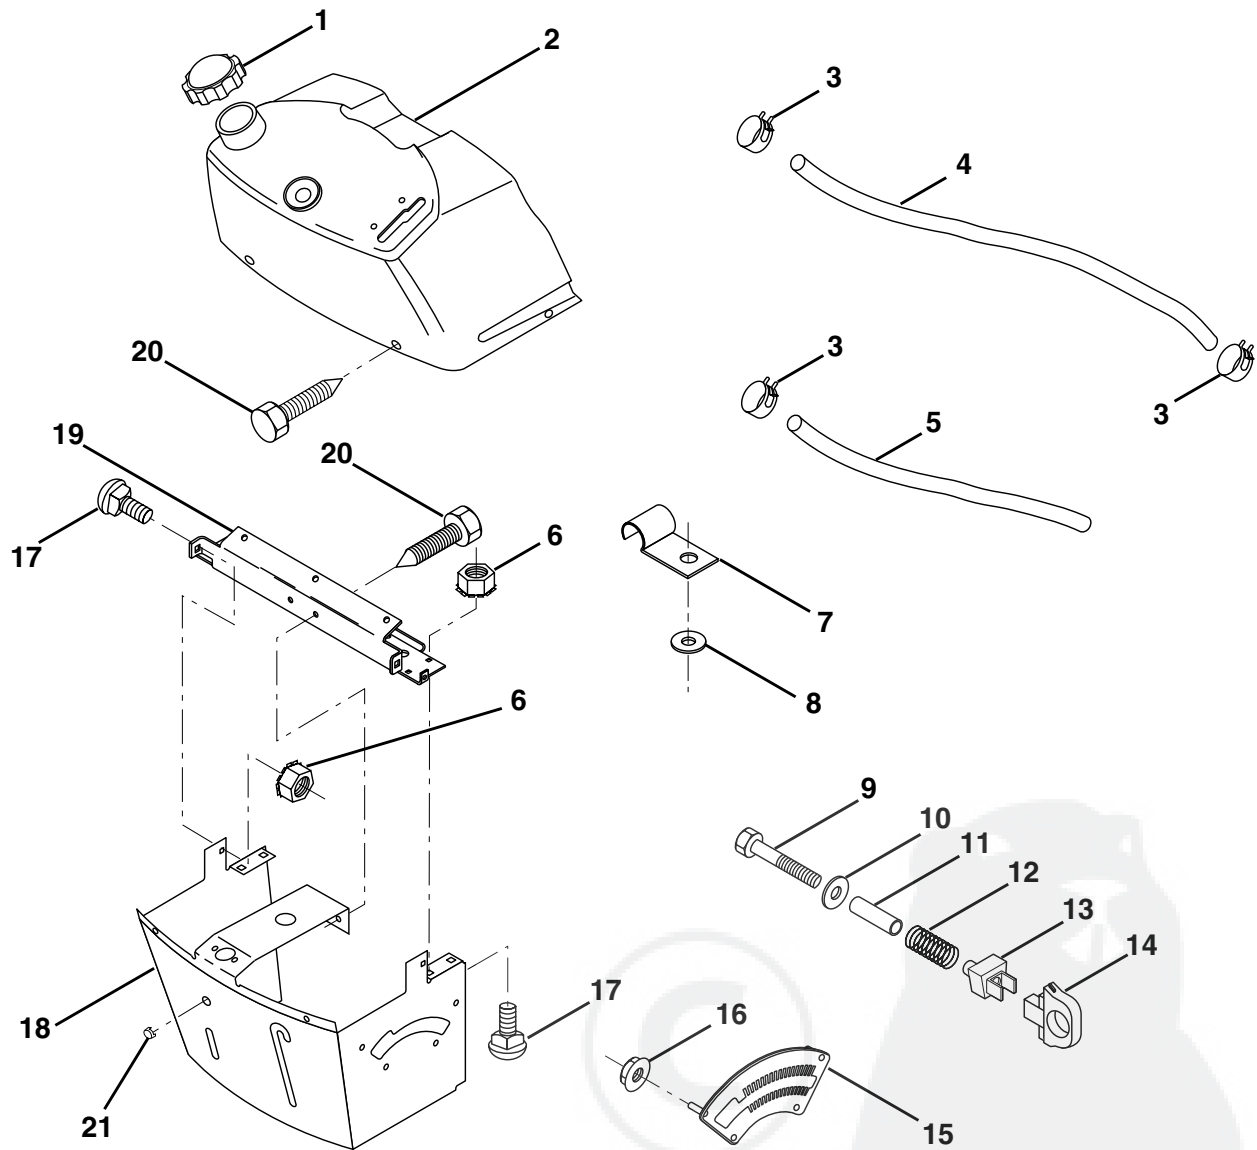

HARDWARE SHOWN LARGER FOR EASIER IDENTIFICATION

REPAIR PARTS

TRACTOR - - MODEL NO. LTH130 (HE13H36B), PRODUCT NO. 954 82 00 -01
SEAT

KEY NO.	PART NO.	DESCRIPTION	KEY NO.	PART NO.	DESCRIPTION
1	872050411	Bolt, Carriage 1/4-20 x 1-3/8	11	819133210	Washer 12/32 x 2 x 10 Ga.
2	532140838	Seat	12	873800600	Nut, Lock Hex w/Wsh 3/8-16
3	532140552	Pan, Seat	15	819171912	Washer, 17/32 x 1-3/16 x 12 Ga.
4	873800500	Nut, Lock, Hex. w/Ins. 5/16-18	16	532127018	Bolt, Shoulder
5	532139888	Bolt, Shoulder 5/16-18 UNC	17	532121246	Bracket, Switch Mounting
6	532145006	Clip, Push-in, Hinged	18	532123976	Nut, Lock, Hex. Large Flange
7	532120068	Knob, Seat	19	532121248	Bushing, Snap
8	874760616	Bolt, Fin. Hex. 3/8-16 UNC x 1	20	532121250	Spring, Compression
9	532140551	Bracket, Pivot Seat	21	532134300	Spacer, Split 28 Id. x .88 Lg.
10	532126471	Clip, Fuel Line			

HARDWARE SHOWN LARGER FOR EASIER IDENTIFICATION

REPAIR PARTS

TRACTOR - - MODEL NO. LTH130 (HE13H36B), PRODUCT NO. 954 82 00 -01
DASH

KEY NO.	PART NO.	DESCRIPTION	KEY NO.	PART NO.	DESCRIPTION
1	532142187	Cap, Fuel	11	532121249	Spacer, Split
2	532138395	Assembly, Dash & Fuel Tank	12	532003720	Spring
3	532123487	Clamp, Hose	13	532126450	Clip, Height Adjustment
4	532008544	Line, Fuel	14	532126115	Knob, Height Stop
5	532008548	Line, Fuel	15	532122023	Adjustment, Quadrant Height
6	873640400	Nut, Hex, Keps 1/4-20	16	532124346	Nut, Self-Threading 3/16-18
7	532124996	Clip, Fuel Line	17	872110404	Bolt, Carriage 1/4-20 x 1/2 Gr. 5
8	819091216	Washer 9/32 x 3/4 x 16 Ga.	18	532130745	Support, Assembly Dash
9	874760428	Bolt, Hex, Fin 1/4-20 x 1-3/4	19	532134744	Brace, Cross
10	819091413	Washer 11/32 x 11/16 x 16 Ga.	20	817060408	Screw, Self-Tapping 1/4-20 x 1/2
			21	532134014	Plug, Dome, Black