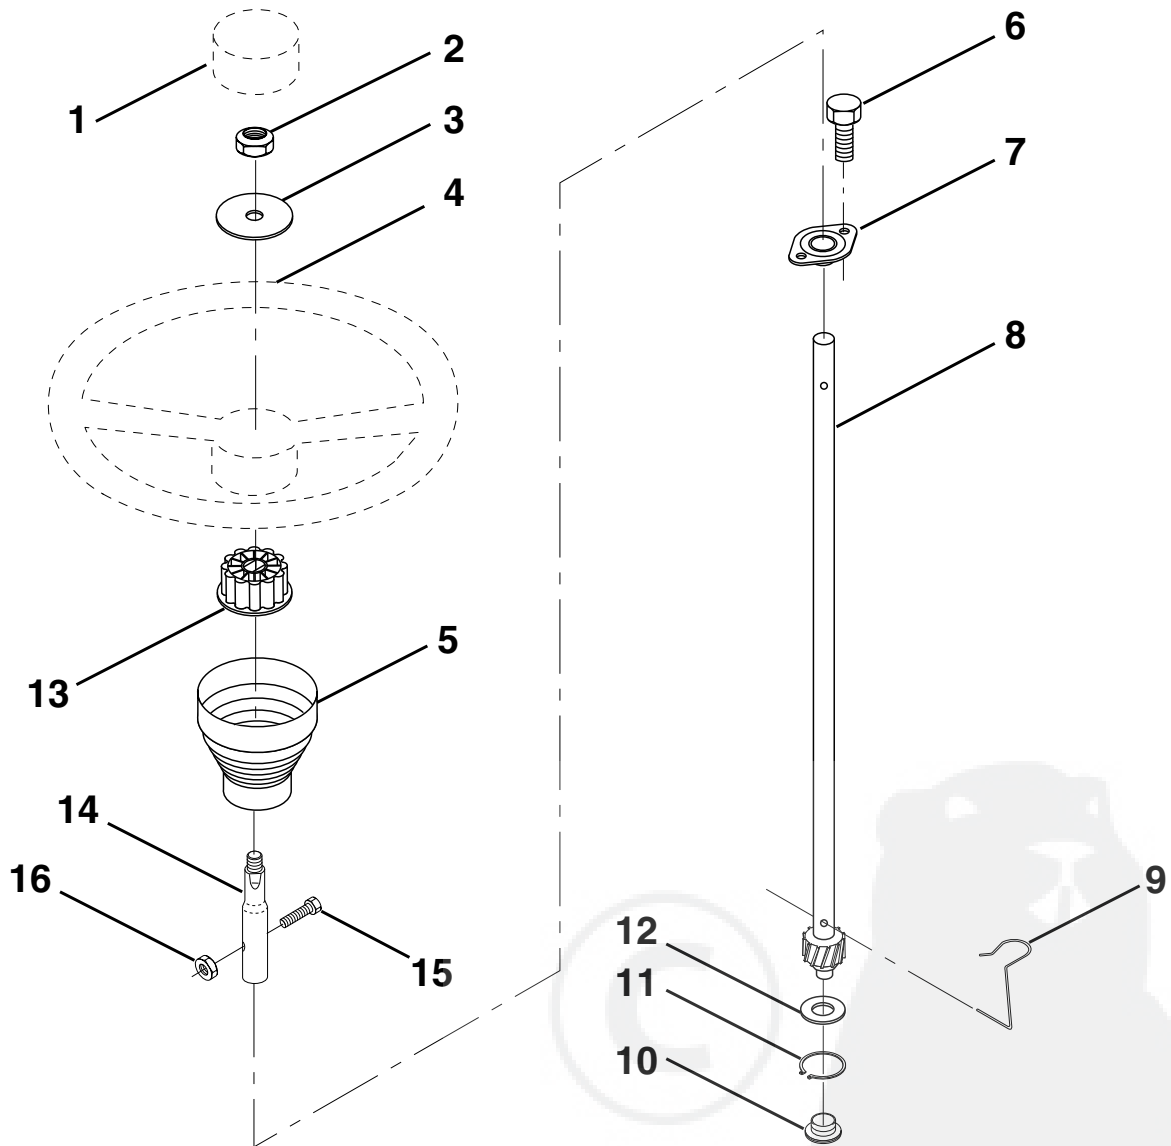

HARDWARE SHOWN LARGER FOR EASIER IDENTIFICATION

REPAIR PARTS

TRACTOR - - MODEL NO. LTH130 (HE13H36B), PRODUCT NO. 954 82 00 -01
DASH

KEY NO.	PART NO.	DESCRIPTION	KEY NO.	PART NO.	DESCRIPTION
1	532142187	Cap, Fuel	11	532121249	Spacer, Split
2	532138395	Assembly, Dash & Fuel Tank	12	532003720	Spring
3	532123487	Clamp, Hose	13	532126450	Clip, Height Adjustment
4	532008544	Line, Fuel	14	532126115	Knob, Height Stop
5	532008548	Line, Fuel	15	532122023	Adjustment, Quadrant Height
6	873640400	Nut, Hex, Keps 1/4-20	16	532124346	Nut, Self-Threading 3/16-18
7	532124996	Clip, Fuel Line	17	872110404	Bolt, Carriage 1/4-20 x 1/2 Gr. 5
8	819091216	Washer 9/32 x 3/4 x 16 Ga.	18	532130745	Support, Assembly Dash
9	874760428	Bolt, Hex, Fin 1/4-20 x 1-3/4	19	532134744	Brace, Cross
10	819091413	Washer 11/32 x 11/16 x 16 Ga.	20	817060408	Screw, Self-Tapping 1/4-20 x 1/2
			21	532134014	Plug, Dome, Black

HARDWARE SHOWN LARGER FOR EASIER IDENTIFICATION

REPAIR PARTS

TRACTOR - - MODEL NO. LTH130 (HE13H36B), PRODUCT NO. 954 82 00 -01
STEERING WHEEL

KEY NO.	PART NO.	DESCRIPTION	KEY NO.	PART NO.	DESCRIPTION
1	532124416	Insert, Wheel, Steering	10	532123438	Bushing, Lower, Steering
2	532124701	Nut, Lock 3/8-24 UNF	11	812000045	Ring, Retaining
3	819133808	Washer 12/32 x 2-3/8 x 8 Ga.	12	819211616	Washer 21/32 x 1 x 16 Ga.
4	532124415	Wheel, Steering	13	532104820	Adaptor, Wheel, Steering
5	532127396	Sleeve, Steering	14	532147392	Extension Shaft Steering
6	817431008	Screw, Hex #10-16 x 1/2 TY-B	15	874780520	Bolt, Fin Hex
7	532102803	Bushing, Steering	16	873800500	Nut Lock Hex w/Ins 5/16-18 UNC
8	532147391	Shaft, Steering			
9	532124210	Clip, Steering			