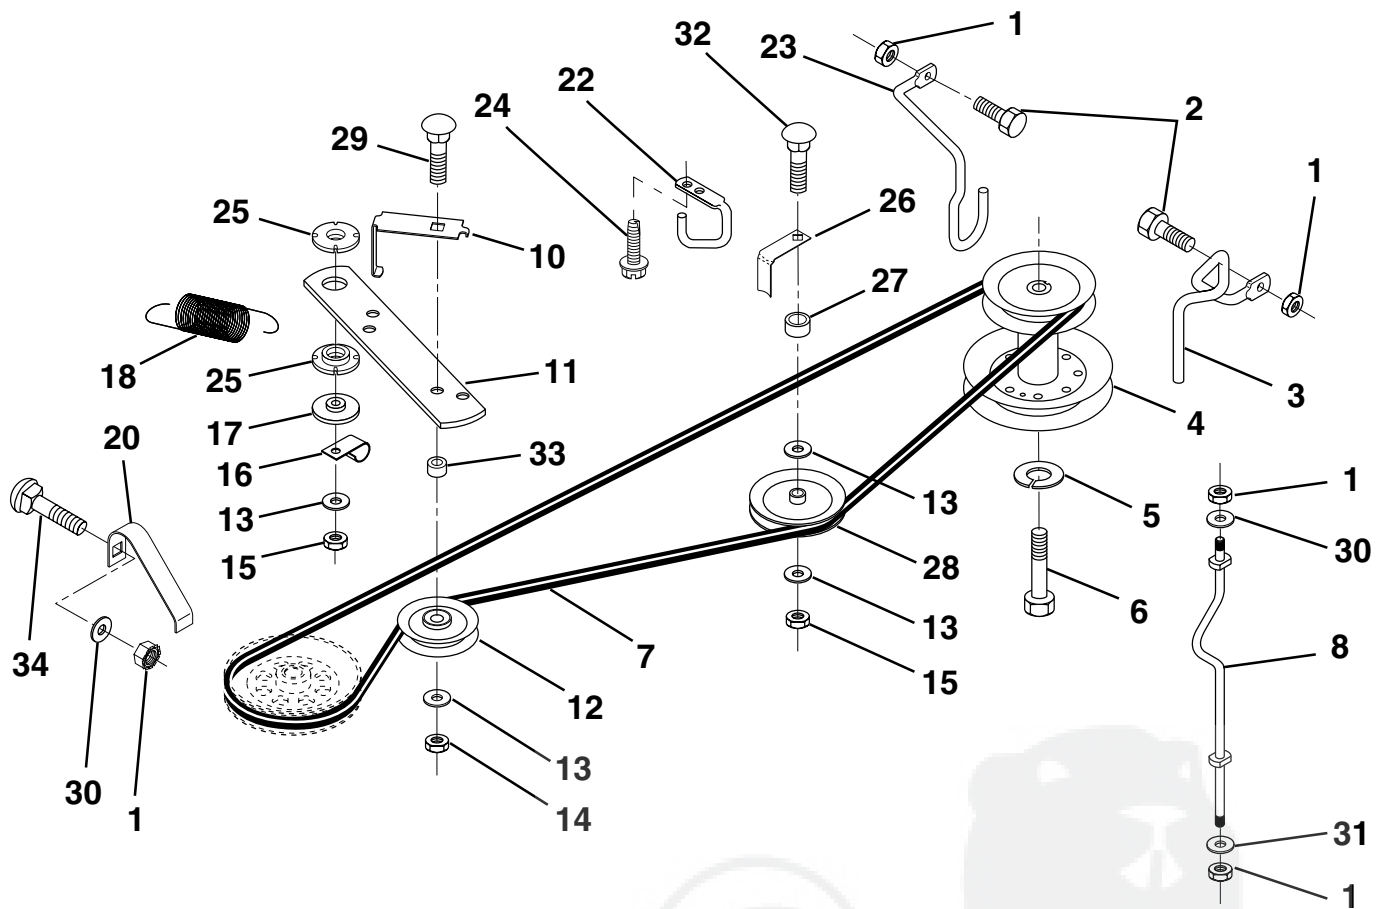

REPAIR PARTS

TRACTOR - - MODEL NO. LTH130 (HE13H36B), PRODUCT NO. 954 82 00 -01
GROUND DRIVE

KEY NO.	PART NO.	DESCRIPTION	KEY NO.	PART NO.	DESCRIPTION
1	873800500	Nut, Lock, Hex. w/Ins. 5/16-18	17	532150932	Spacer, Retainer
2	874760512	Bolt, Hex. Hd 5/16-18 x 3/4	18	532131459	Spring, Extension
3	532141297	Keeper,Belt, Mower Drive, R. H.	20	532140909	Keeper, Belt, L.H.
4	532138029	Pulley, Engine	22	532123404	Keeper, Belt, Frame, Ground Drive
5	810040700	Washer, Lock 7/16	23	532140916	Keeper, Belt, Front, L. H.
6	871170744	Bolt, Hex.,7/16-20 Gr.5	24	817720408	Screw, Thd. Cut 1/4-20 x 1/2
7	532140910	Traction, V-Belt Drive	25	532150935	Bushing, Nylon
8	532140785	Keeper, Belt, R.H. Hydro	26	532140913	Keeper, Belt
10	532140780	Keeper, Belt, Ground Drive, Idler	27	532140914	Spacer
11	532150926	Arm, Ground Drive Clutch	28	532139123	Pulley, V-Idler
12	532123674	Idler, Flat	29	872140618	Bolt, Carr. 3/8-16 UNC x 2-1/4
13	819131316	Washer 13/32 x 13/16 x 16 Ga.	30	819111116	Washer
14	873930600	Nut, Centerlock 3/8-16 UNC	31	819111216	Washer
15	873680600	Nut, Lock, Hex. w/Wsh 3/8-16	32	872140620	Bolt, Carriage
16	532126471	Clip, Insulated	33	532000160	Sleeve, Pivot
			34	872140506	Bolt, Carriage

HARDWARE SHOWN LARGER FOR EASIER IDENTIFICATION