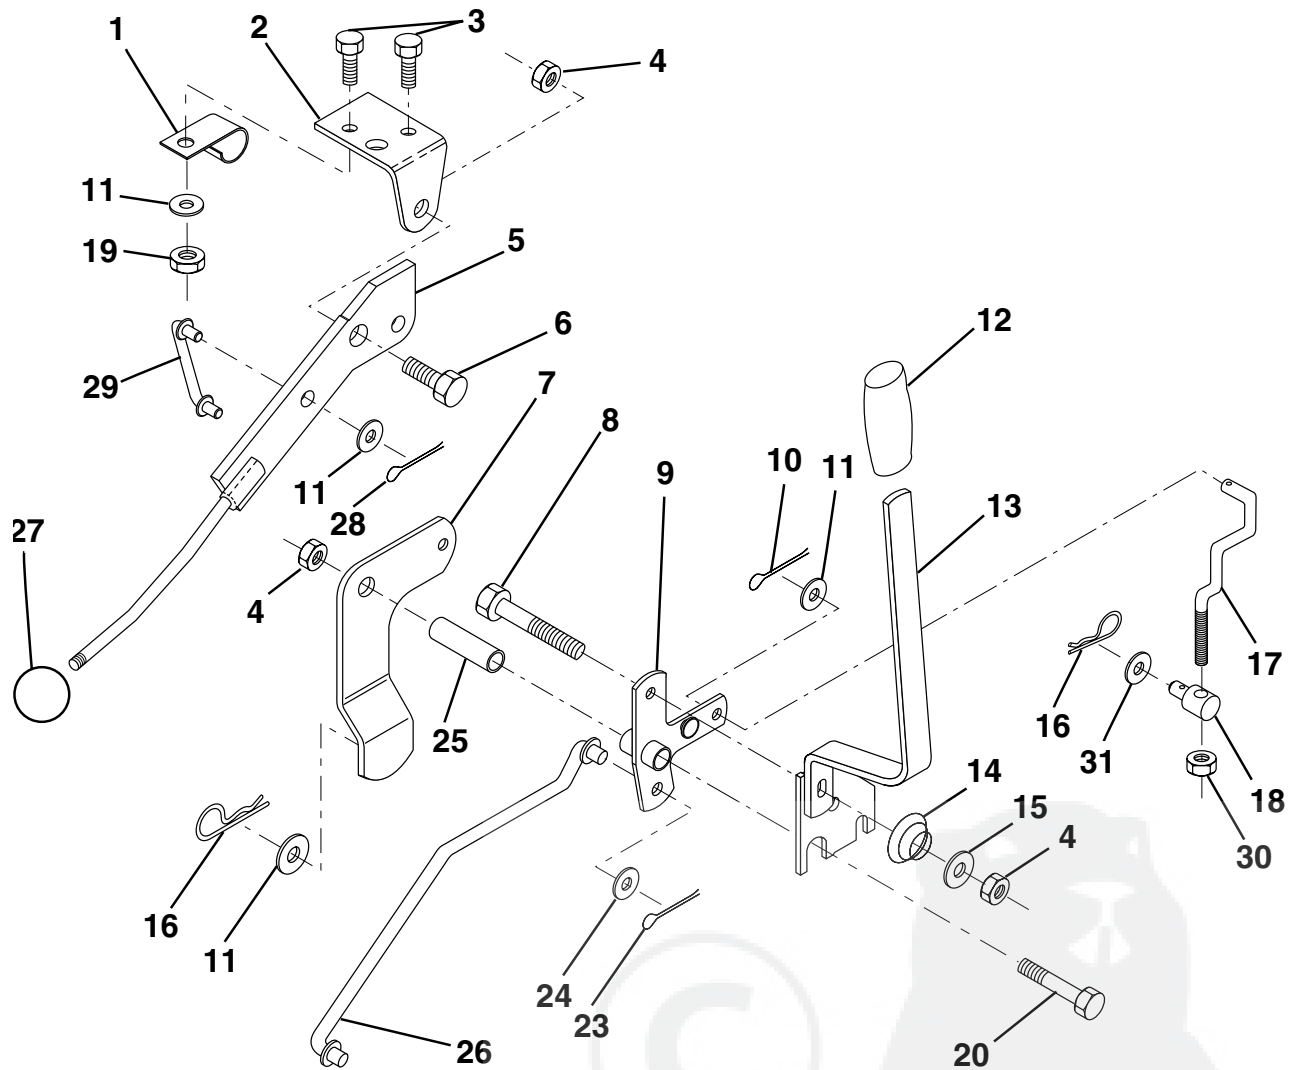

REPAIR PARTS

TRACTOR - - MODEL NO. LTH130 (HE13H36B), PRODUCT NO. 954 82 00 -01
MOWER LIFT LEVER

KEY NO.	PART NO.	DESCRIPTION	KEY NO.	PART NO.	DESCRIPTION
1	532126470	Clip, Insulated	16	532124961	Retainer, Spring
2	532122018	Bracket, Mower Clutch	17	532127359	Link, Front Lift
3	871110408	Bolt, Fin. Hex 1/4-20 UNC x 1/2	18	532142028	Trunnion, Threaded 3/8-16
4	873680600	Nut, Crownlock 3/8-16	19	873680400	Nut, Crownlock 1/4-20
5	532145187	Assembly, Clutch Lever	20	874760644	Bolt, Fin. Hex 3/8-16 UNC x 2-3/4
6	532106451	Bolt, Shoulder	23	876020416	Pin, Cotter 1/8 x 1
7	532135371	Assembly, Mower Clutch Arm	24	819171612	Washer 17/32 x 1 x 12 Ga.
8	874760636	Bolt, Hex 3/8-16 UNC x 2-1/4	25	532121933	Tube, Spacer
9	532121930	Assembly, Bellcrank Lift	26	532141470	Rod, Mower Lift
10	876020412	Pin, Cotter 1/8 x 3/4	27	532121466	Knob
11	819131316	Washer 13/32 x 13/16 x 16 Ga.	28	876020312	Pin, Cotter 3/32 x 3/4
12	532122027	Grip, Handle	29	532131655	Link, Mower Clutch
13	532139352	Assembly, Lift Handle	30	873350600	Nut, Hex Jam 3/8-16 x 1.30
14	532123496	Spring, Compression	31	819132012	Washer 13/32 x 1-1/4 x 12 Ga.
15	819131212	Washer 13/32 x 3/4 x 12 Ga.			

HARDWARE SHOWN LARGER FOR EASIER IDENTIFICATION