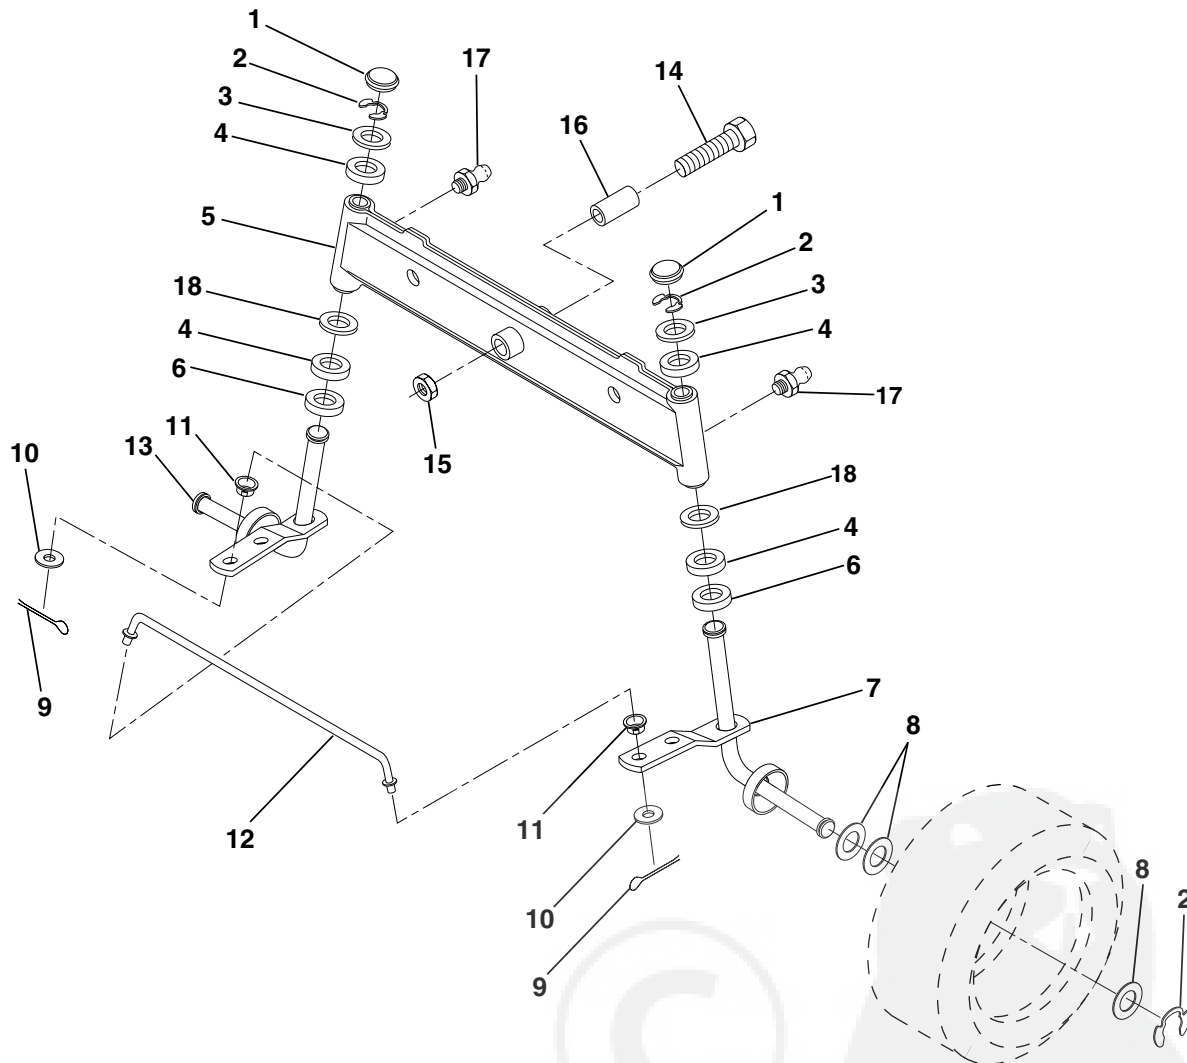

REPAIR PARTS

TRACTOR - - MODEL NO. LTH130 (HE13H36B), PRODUCT NO. 954 82 00 -01
FRONT AXLE

KEY NO.	PART NO.	DESCRIPTION	KEY NO.	PART NO.	DESCRIPTION
1	532121232	Cap, Spindle	11	532126847	Bushing
2	812000029	Ring, Clip	12	532130465	Rod, Tie
3	532121748	Washer 25/32 x 1-5/8 x 16 Ga.	13	532137061	Spindle, L.H. Asm.
4	532124937	Nyliner	14	874011056	Bolt Hex 5/1-11 x 3-1/2
5	532142033	Axle, Front	15	873901000	Nut, Lock Flange 5/8-11
6	532124931	Bearing, Thrust	16	532110438	Spacer Bearing Axle
7	532137062	Spindle, R.H. Asm.	17	532124836	Fitting Grease
8	532121749	Washer 25/32 x 1-1/4 x 16 Ga.	18	819272016	Washer 27/32 x 1-1/4 x 16 Ga.
9	876020412	Pin, Cotter 1/8 x 3/4			
10	819131316	Washer 13/32 x 13/16 x 16 Ga.			

HARDWARE SHOWN LARGER FOR EASIER IDENTIFICATION