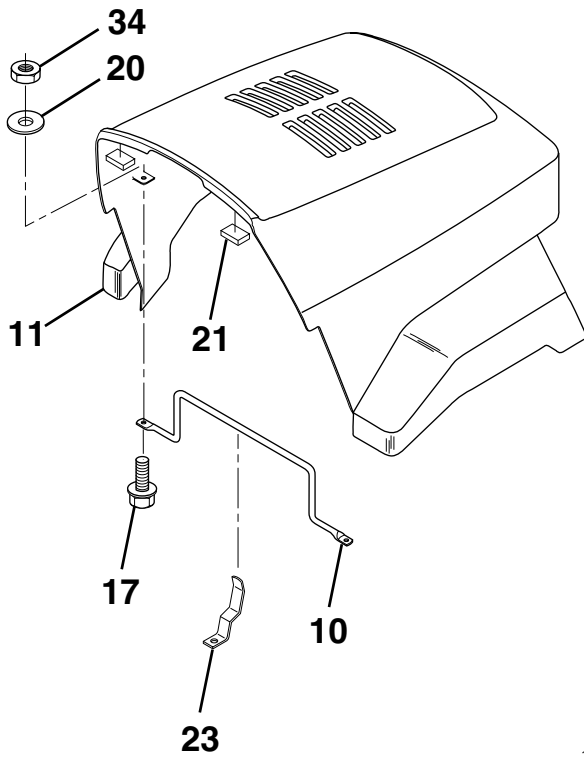

ILLUSTRATED PARTS BREAKDOWN

HUSQVARNA

13 HP LAWN RIDER

MODEL NO. LTH130 (HE13H36B)

954 82 00-01

REPAIR PARTS

TRACTOR - - MODEL NO. LTH130 (HE13H36B), PRODUCT NO. 954 82 00 -01
HOOD

KEY NO.	PART NO.	DESCRIPTION
1	874780410	Bolt, Fin Hex 1/4-20 x 5/8
3	532128445	Bracket, Pivot Hood LH
4	819091016	Washer, Flat 1/4
5	817490512	Screw, Thdrol 5/16-28 x 3/4
6	532140051	Bracket, Asm. Pivot Hood RH
7	532140050	Bracket, Asm. Pivot Hood LH
8	873680400	Nut, Crownlock 1/4-20
10	532130850	Brace, Hood
11	532140142	Hood

KEY NO.	PART NO.	DESCRIPTION
12	532130986	Lens, LH
13	532130984	Grille
21	532126938	Bumper, Hood
22	532130985	Lens, RH
23	532139969	Latch, Hood
24	532142873	Bracket, Pivot Hood RH
26	532052921	Clip, Tinnerman
28	811050400	Washer, Lock, Ext. Tooth

HARDWARE SHOWN LARGER FOR EASIER IDENTIFICATION

REPAIR PARTS

TRACTOR - - MODEL NO. LTH130 (HE13H36B), PRODUCT NO. 954 82 00 -01
DASH

KEY NO.	PART NO.	DESCRIPTION	KEY NO.	PART NO.	DESCRIPTION
1	532142187	Cap, Fuel	11	532121249	Spacer, Split
2	532138395	Assembly, Dash & Fuel Tank	12	532003720	Spring
3	532123487	Clamp, Hose	13	532126450	Clip, Height Adjustment
4	532008544	Line, Fuel	14	532126115	Knob, Height Stop
5	532008548	Line, Fuel	15	532122023	Adjustment, Quadrant Height
6	873640400	Nut, Hex, Keps 1/4-20	16	532124346	Nut, Self-Threading 3/16-18
7	532124996	Clip, Fuel Line	17	872110404	Bolt, Carriage 1/4-20 x 1/2 Gr. 5
8	819091216	Washer 9/32 x 3/4 x 16 Ga.	18	532130745	Support, Assembly Dash
9	874760428	Bolt, Hex, Fin 1/4-20 x 1-3/4	19	532134744	Brace, Cross
10	819091413	Washer 11/32 x 11/16 x 16 Ga.	20	817060408	Screw, Self-Tapping 1/4-20 x 1/2
			21	532134014	Plug, Dome, Black