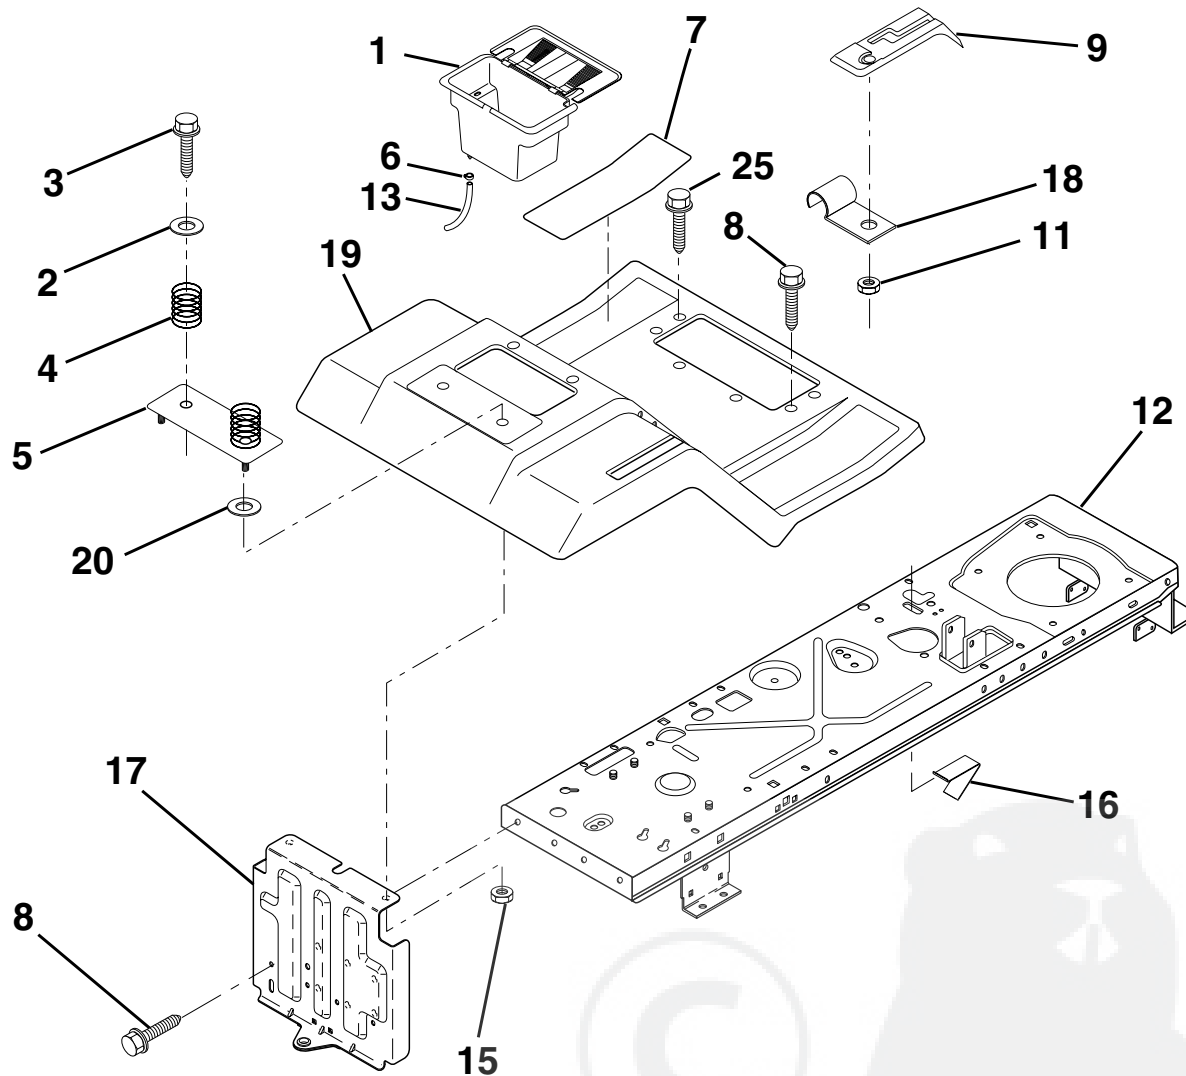

REPAIR PARTS

TRACTOR - - MODEL NO. LTH130 (HE13H36B), PRODUCT NO. 954 82 00 -01
FENDER/CHASSIS

KEY NO.	PART NO.	DESCRIPTION	KEY NO.	PART NO.	DESCRIPTION
1	532144940	Case, Battery	11	532124346	Nut, Self-Threading, Wsher Hd 3/16
2	819132012	Washer 13/32 x 1-1/4 x 12 Ga.	12	532145190	Assembly, Frame
3	817490612	Screw, Hex Wsh. Thrdrol 3/8-16 x 3/4	13	532109238	Tube, Battery Drain
4	532124181	Spring, Compression, Seat	15	873640400	Nut, Keps 1/4-20 UNC
5	532125142	Plate, Asm. Battery	16	532141736	Switch, Actuator
6	532109596	Clamp, Hose	17	532140782	Drawbar
7	532126700	Pad, Footrest	18	532126470	Clip, Insulated
8	817490512	Screw, Thdrol 5/16-18 x 3/4	19	532141393	Fender/Footrest
9	532140919	Console, Shift Control	20	819091413	Washer 9/32 x 7/8 x 13 Ga.
			25	817190516	Screw, Hex. S.T. 5/16-18 UNC x 1

HARDWARE SHOWN LARGER FOR EASIER IDENTIFICATION