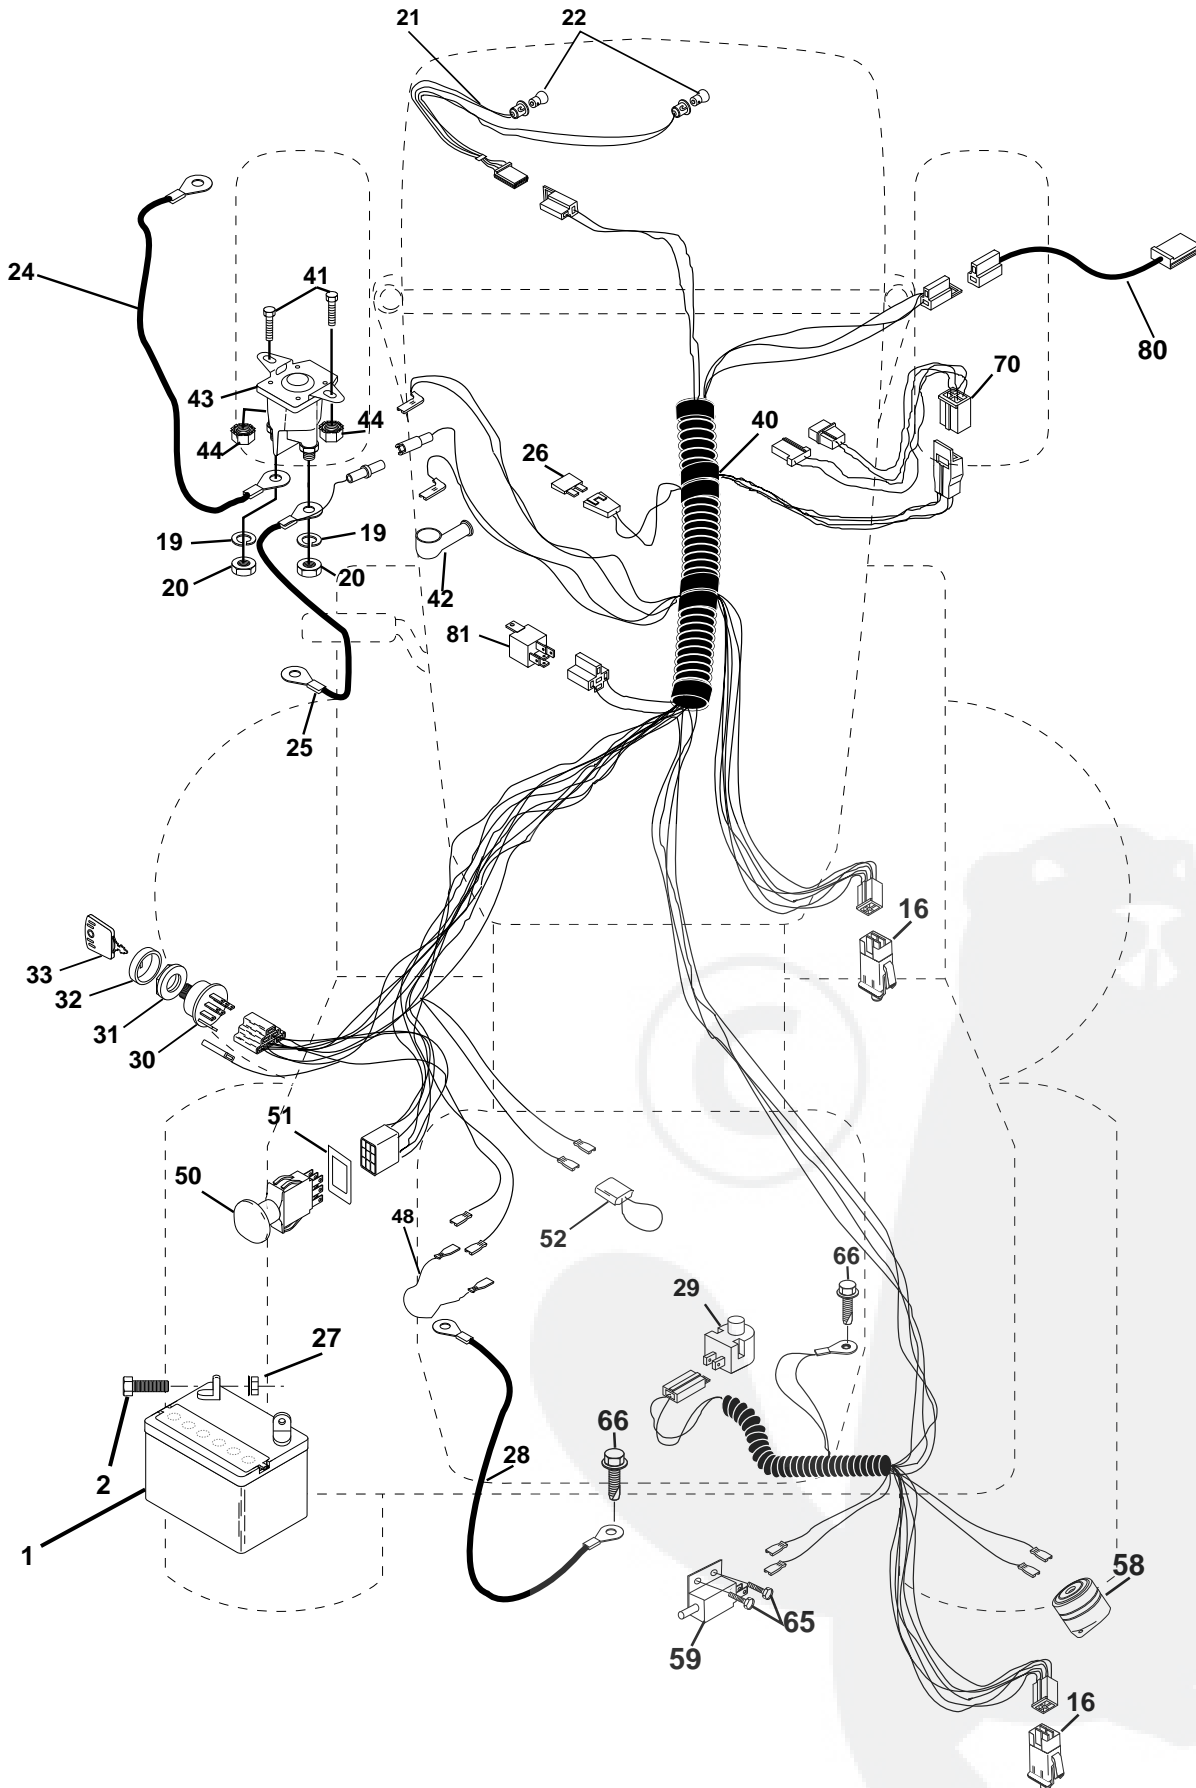

# REPAIR PARTS

TRACTOR- -MODEL NO. CT130 (HECT130A) PRODUCT NO. 954 17 00-12