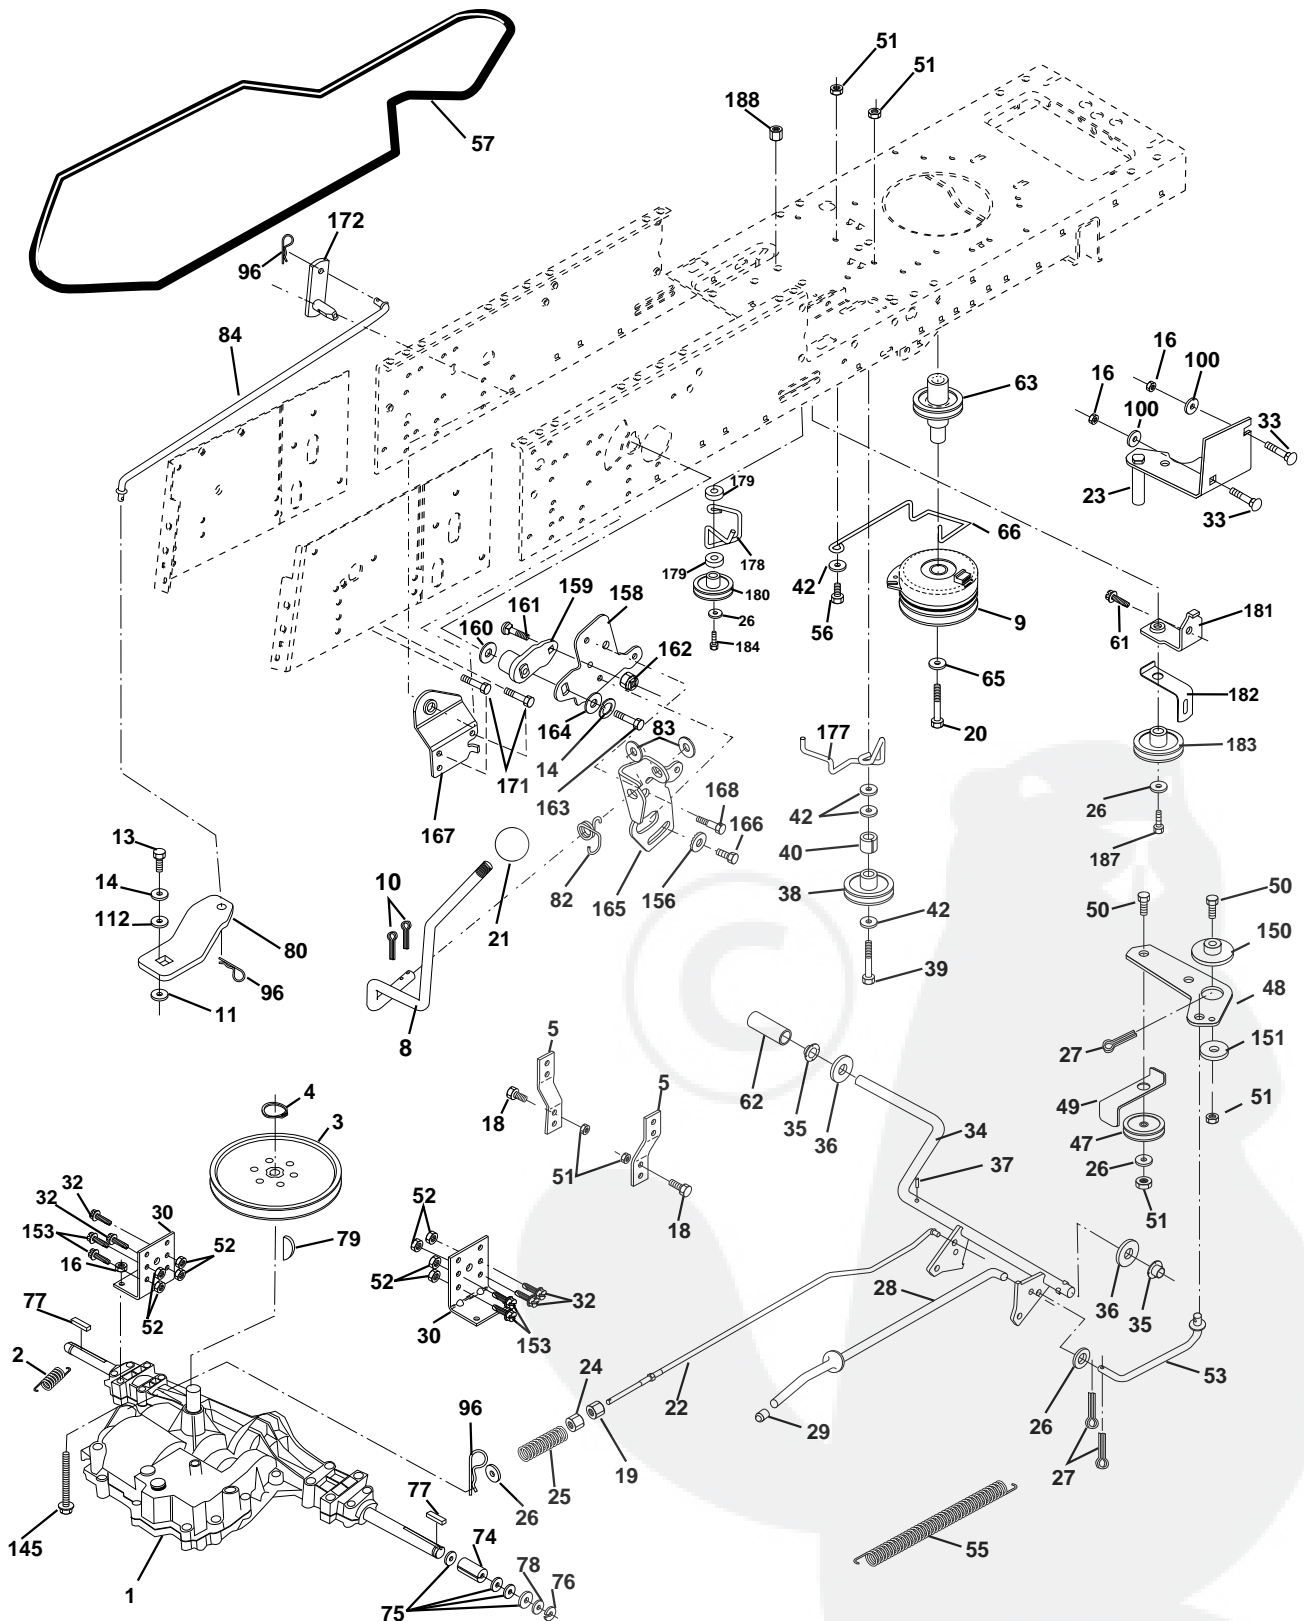

REPAIR PARTS

TRACTOR- -MODEL NO. CT130 (HECT130A) PRODUCT NO. 954 17 00-12
DRIVE

REPAIR PARTS

TRACTOR- -MODEL NO. CT130 (HECT130A) PRODUCT NO. 954 17 00-12

DRIVE