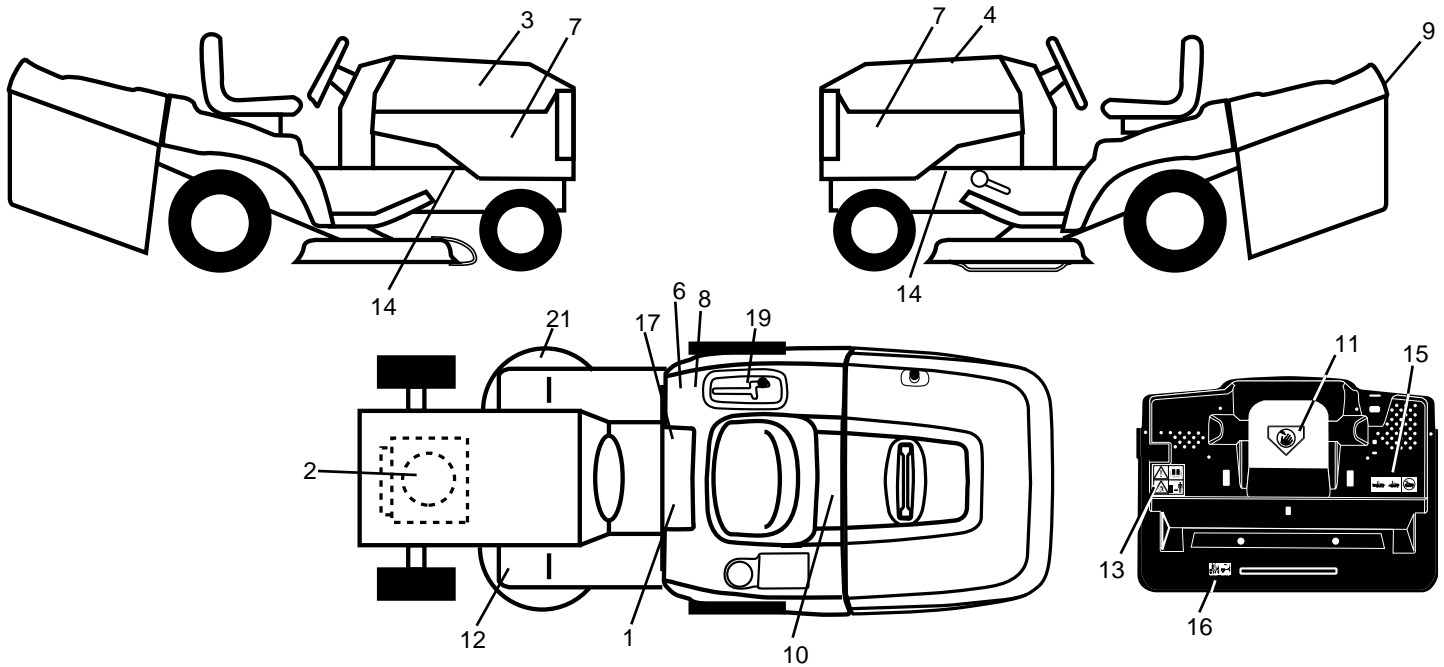

REPAIR PARTS

TRACTOR- -MODEL NO. CT130 (HECT130A) PRODUCT NO. 954 17 00-12

DECALS

KEY NO.	PART NO.	DESCRIPTION
1	532145498	Decal Read Owner's Manual Sym
2	532168410	Decal Hp Engine
3	532167090	Decal Hood Rh
4	532167091	Decal Hood Lh
6	532126187	Decal 100 DBA
7	532159713	Decal Panel Side
8	532145437	Decal Europe Stand Ce
9	532150617	Decal Fender Logo
10	532145005	Decal Bat Dan/Poi P/L Sym Wpn
11	532145494	Decal Mower Cut Finger Symbol
12	532159737	Decal Brake/Clutch Symbol Lt
13	532166959	Decal Warn Back Plate CRD
14	532159736	Decal Chassis Hot Muffler

KEY NO.	PART NO.	DESCRIPTION
15	532166961	Decal Oper Bag Presence CRD
16	532162598	Decal Drawbar Load Limit
17	532140837	Decal Saddle Brake Parking
19	532166963	Decal Console Hydro CRD White
21	532166286	Decal Deck Sch 92 CRD
—	532138311	Decal Lift Handle
—	532157199	Pad Footrest
—	532166978	Manual Operator's (Euro)
—	532166979	Manual Operator's (Scand)
—	532168211	Manual Parts