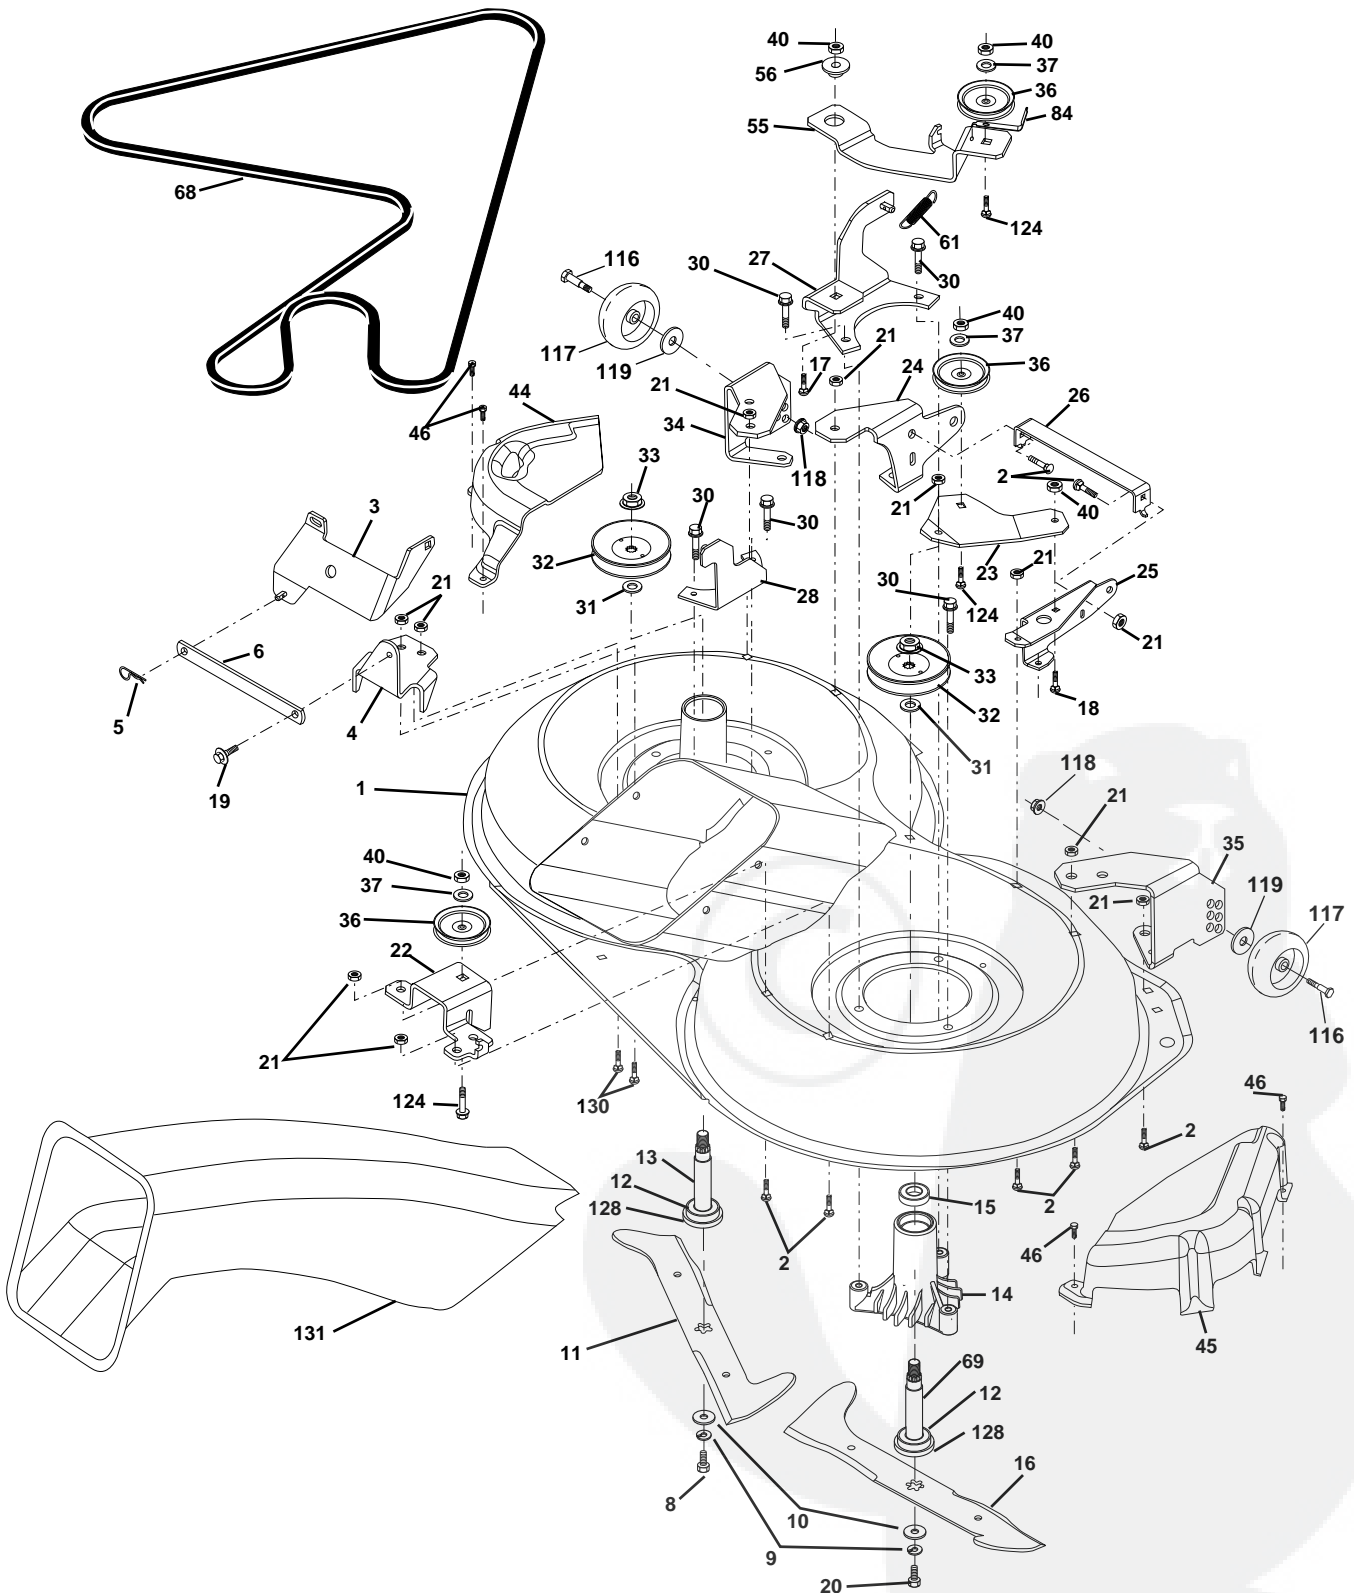

REPAIR PARTS

TRACTOR- -MODEL NO. CT130 (HECT130A) PRODUCT NO. 954 17 00-12
MOWER

REPAIR PARTS

TRACTOR- -MODEL NO. CT130 (HECT130A) PRODUCT NO. 954 17 00-12

MOWER

KEY NO.	PART NO.	DESCRIPTION	KEY NO.	PART NO.	DESCRIPTION
1	532165552	Housing Asm. Mower 92 CRD	33	532137266	Nut Flg Top Lock Cntr B 9/16
2	872140506	Bolt Rdhd Sqnk 5/16-18 Unc x 3/4	34	532165239	Bracket Gauge Wheel Lf 92 CRD
3	532165569	Bracket Asm. S-Bar Chass 92 CRD	35	532165238	Bracket Gauge Wheel Rf 92 CRD
4	532165558	Bracket Bar Sway Deck 92 CRD	36	532146763	Pulley Idler V-Groove Dim 4.25
5	532124670	Retainer Spring	37	819131316	Washer 11/32 x 13/16 x 16 Ga
6	532165557	Bar Sway 92 CRD	40	873680600	Nut Crownlock 3/8-16 Unc
8	532850857	Bolt 3/8-24 x 1.25 Gr8 Patched	44	532165724	Cover Mandrel Lh 92 CRD
9	810030600	Washer Lock Hvy 3/8 Unplated	45	532165556	Cover Mandrel Rh 92 CRD
10	532140296	Washer Hard Blade Mower vented	46	532137729	Screw Thd Roll 1/4-20 x 5/8
11	532165560	Blade 3-1 Lh 92 CRD	55	532165445	Arm Idler 92 CRD
12	532129895	Bearing Ball #6204 (Mandrel)	56	532122052	Spacer Retainer PM Mower
13	532137645	Shaft Asm. W/Lower Bearing	61	532165945	Spring Tension Belt
14	532128774	Housing Mandrel Vented (Machd)	68	532165555	Hex-Belt 92 Mower 105AA
15	532110485	Bearing Ball Mandrel	69	532165482	Shaft Asm W/Lwr Brg Rh Thd CRD
16	532165561	Blade 3-1 Rh 92 CRD	84	532156085	Keeper Belt Idler
17	872140610	Bolt Carriage 3/8-16 x 1-1/4	116	532137644	Bolt Shoulder
18	872110608	Bolt Rdhd Sqnk 3/8-16 x 1 Gr5	117	532133957	Wheel Gage Donut Wide
19	532132827	Bolt Shoulder 5/16-18 Thd Form	118	873930600	Nut Centerlock 3/8-16 Unc
20	532165484	Bolt 3/8-24 x 1.25 Gr8 Ptch Lhthd	119	819121414	Washer 3/8 x 7/8 x 14 Ga.
21	873680500	Nut Crown Lock 5/16-18	124	872110612	Bolt Carr Sh 3/8-16 x 1-1/2 Gr5
22	532165243	Bracket Idler Sprt RR 92 CRD	128	532153390	Washer Felt
23	532165446	Bracket Idler Sprt RF 92 CRD	130	872110506	Bolt Rdhdsqnk 5/16-18 Unc x 3/4
24	532165242	Bracket Suspension LF 92 CRD	131	532165661	Chute Bagger CRD 92cm
25	532165244	Bracket Suspension RF 92 CRD	--	532130794	Mandrel Asm Service
26	532165237	Brace Support Susp Frt CRD	--	532165579	Mandrel Asm CRD Lh Threads SVC
27	532165568	Bracket Asm. Susp RR 92 CRD	--	532165578	Deck Mower Complete
28	532165567	Bracket Asm. Susp LR 92 CRD			
30	532157722	Screw Thd Rolling Washer Head			
31	532129963	Washer Spacer Mower Vented			
32	532153531	Mandrel Pulleys 36 & 46			

NOTE: All component dimensions given in U.S. inches
1 inch = 25.4 mm