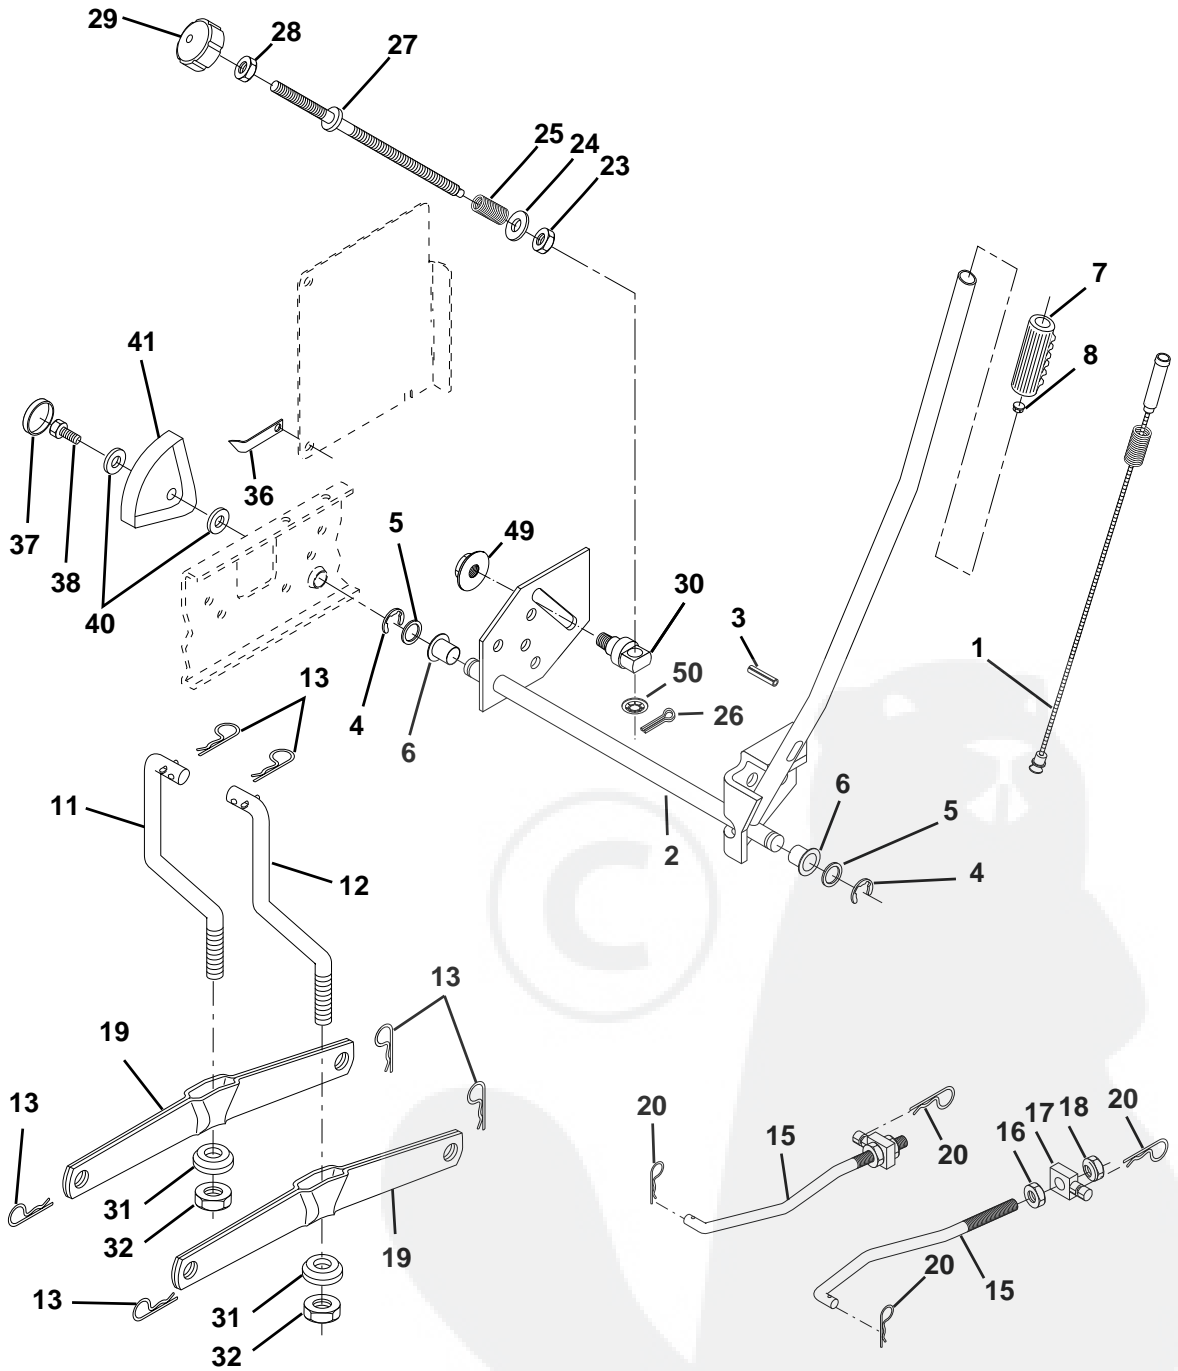

REPAIR PARTS

TRACTOR- -MODEL NO. CT130 (HECT130A) PRODUCT NO. 954 17 00-12
MOWER LIFT

REPAIR PARTS

TRACTOR- -MODEL NO. CT130 (HECT130A) PRODUCT NO. 954 17 00-12
MOWER LIFT

KEY NO.	PART NO.	DESCRIPTION
1	532159460	Washer Asm Inner Spring W/ Plunger
2	532159471	Shaft Asm. Lift
3	532105767	Pin Groove
4	812000002	E Ring #5133-62
5	819211621	Washer 21/32 x 1 x 21 Ga.
6	532120183	Bearing Nylon
7	532125631	Grip Handle
8	532124526	Button Plunger Black
11	532165829	Link Asm Lift L.H.
12	532165831	Link Asm Lift R.H.
13	532124670	Retainer Spring
15	532127218	Link Front
16	873350800	Nut Jam Hex 1/2-13 Unc
17	532130171	Trunnion Blk Zinc
18	873680800	Nut Crownlock 1/2-13 Unc
19	532139868	Arm Suspension Mower
20	532163552	Retainer Spring
23	532110807	Nut Special
24	819131016	Washer 13/32 x 5/8 x 16 Ga.
25	532124874	Spring 2-1/8
26	876020308	Pin Cotter 13/32 x 1/2
27	532126971	Rod Adj Lift Zinc
28	873350600	Nut Hex Jam 3/8-16 Unc
29	532138057	Knob Inf 3/8-16 unc
30	532150233	Trunnion Infin Height
31	532140302	Bearing, Pvt. Lift. Spherical
32	873540600	Nut Crownlock 3/8-24
36	532155907	Pointer Height Indicator
37	532123935	Plug Hole Blk
38	817490512	Screw Thdrol 5/16-18 x 3/4
40	819112410	Washer 11/32 x 1-1/2 x 10 Ga
41	532123934	Scale Ind Height Blk
49	532145212	Nut Hex flange lock
50	532110452	Nut Push Phos &Oil

NOTE: All component dimensions given in U.S. inches
1 inch = 25.4 mm