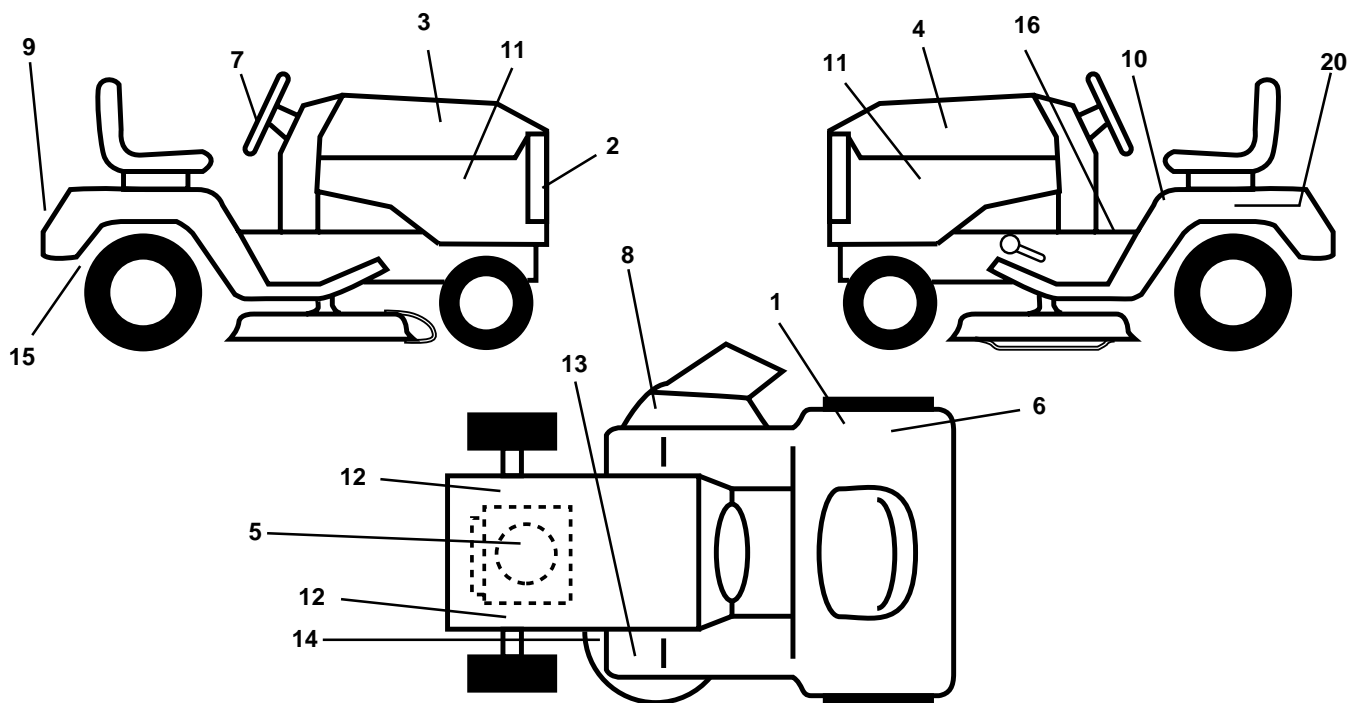

REPAIR PARTS

TRACTOR - MODEL NO. LT13 (J81342D), PRODUCT NO. 954 13 00-01

DECALS

KEY NO.	PART NO.	DESCRIPTION	KEY NO.	PART NO.	DESCRIPTION
1	532126187	Decal 100 DBA	12	532159736	Decal Chassis Hot Muffler
2	532152262	Decal Grille Jonsered Sweden	13	532159737	Decal Brake/Clutch Symbol LT
3	532157003	Decal Hood RH	14	532160396	Decal V-Belt Schematic
4	532157004	Decal Hood LH	15	532162598	Decal Drawbar Load Limit
5	532165363	Decal HP Engine	16	532140837	Decal Saddle Brake Parking
6	532145437	Decal Europe Stand CE	20	532145005	Decal Bat Dan/Psn
7	532152252	Decal, Ins. Strg Whl. Jons.	--	532154515	Pad Footrest LH STLT
8	532145494	Decal Mower Cuffinger	--	532154516	Pad Footrest RH STLT
9	532141761	Decal Fender Jonsered	--	532138311	Decal Handle Lift Height Adjust
10	532145498	Decal Read Owner's Manual Syms.	--	532165920	Manual Operator's (Euro.)
11	532162927	Decal Hood Insert B&S White	--	532165921	Manual Operator's (Scan.)