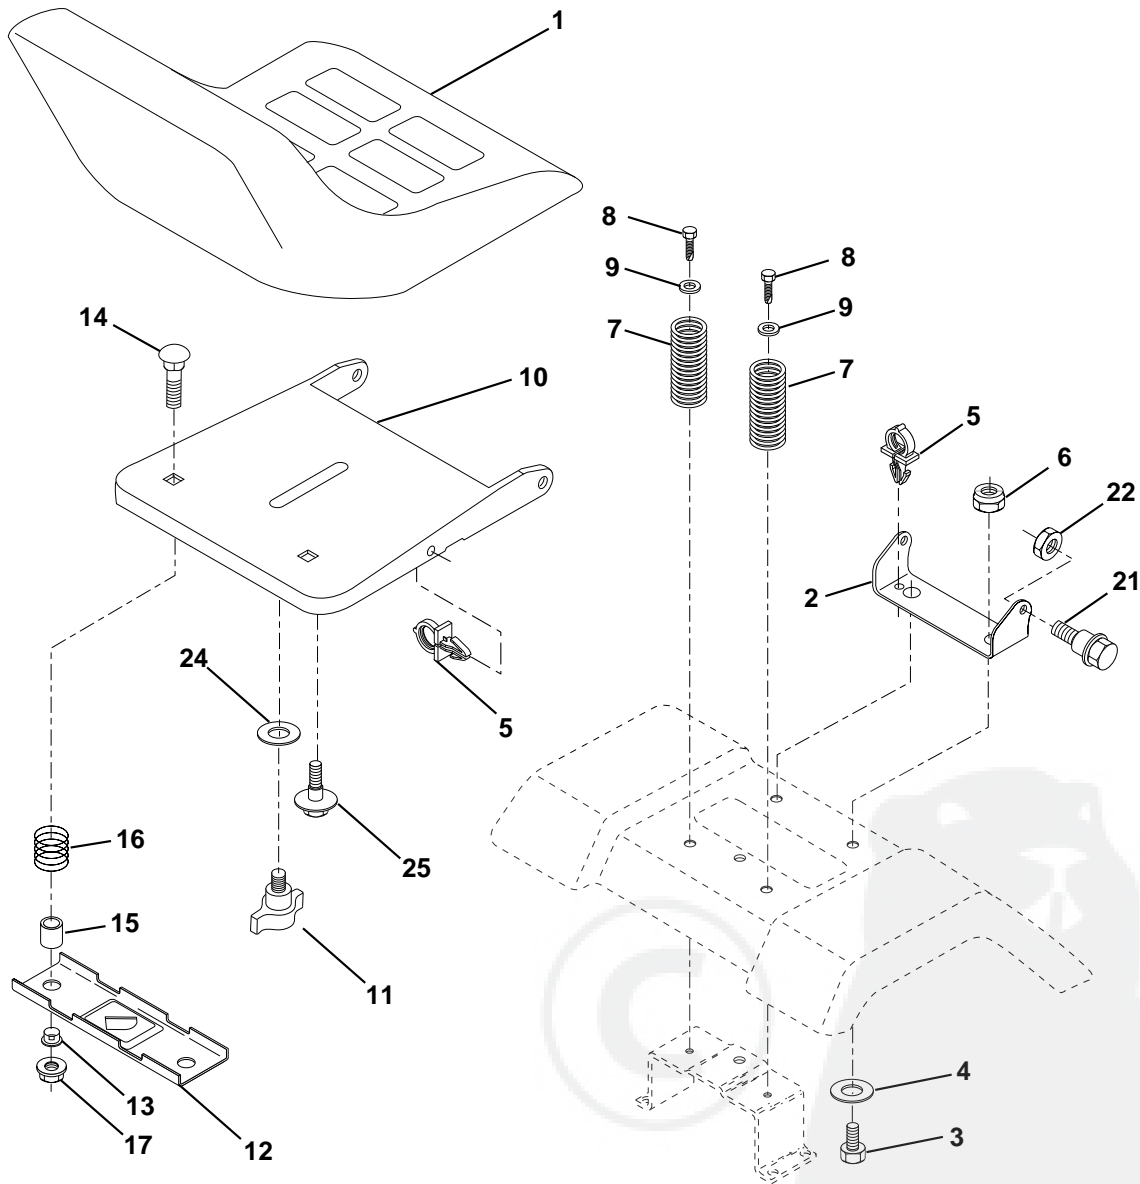

REPAIR PARTS

TRACTOR - MODEL NO. LT13 (J81342D), PRODUCT NO. 954 13 00-01

SEAT ASSEMBLY

KEY NO.	PART NO.	DESCRIPTION
1	532140117	Seat
2	532140551	Bracket Pivot Seat 8 720
3	874760616	Bolt Fin Hex 3/8-16unc X 1
4	819131610	Washer 13/32 X 1 X 10 Ga
5	532145006	Clip Push-In
6	873800600	Nut Hex w/Ins. 3/8-16 Unc
7	532124181	Spring Seat Cprsn 2 250 Blk Zi
8	817490616	Screw Thdrol 3/8-16 X 1 Ty-tt
9	819131614	Washer 13/32 X 1 X 14 Ga.
10	532155925	Pan Seat
11	532166369	Knob Seat
12	532121246	Bracket Mounting Switch

KEY NO.	PART NO.	DESCRIPTION
13	532121248	Bushing Snap Blk Nyl 50 Id
14	872050412	Bolt Rdhd Sqnk 1/4-20x1-1/2
15	532134300	Spacer Split 28x96 Yel Zinc
16	532121250	Spring Cprsn 1.27 Blk Pnt
17	532123976	Nut Lock 1/4 Lge Flg Gr 5 Zinc
21	532153236	Bolt Shoulder 5/16-18 Unc
22	873800500	Nut Hex Lock W/Ins 5/16-18
24	819171912	Washer 17/32 X 1-3/16 X 12 Ga.
25	532127018	Bolt Shoulder 5/16-18 X 62

NOTE: All component dimensions given in U.S. inches.
1 inch = 25.4 mm