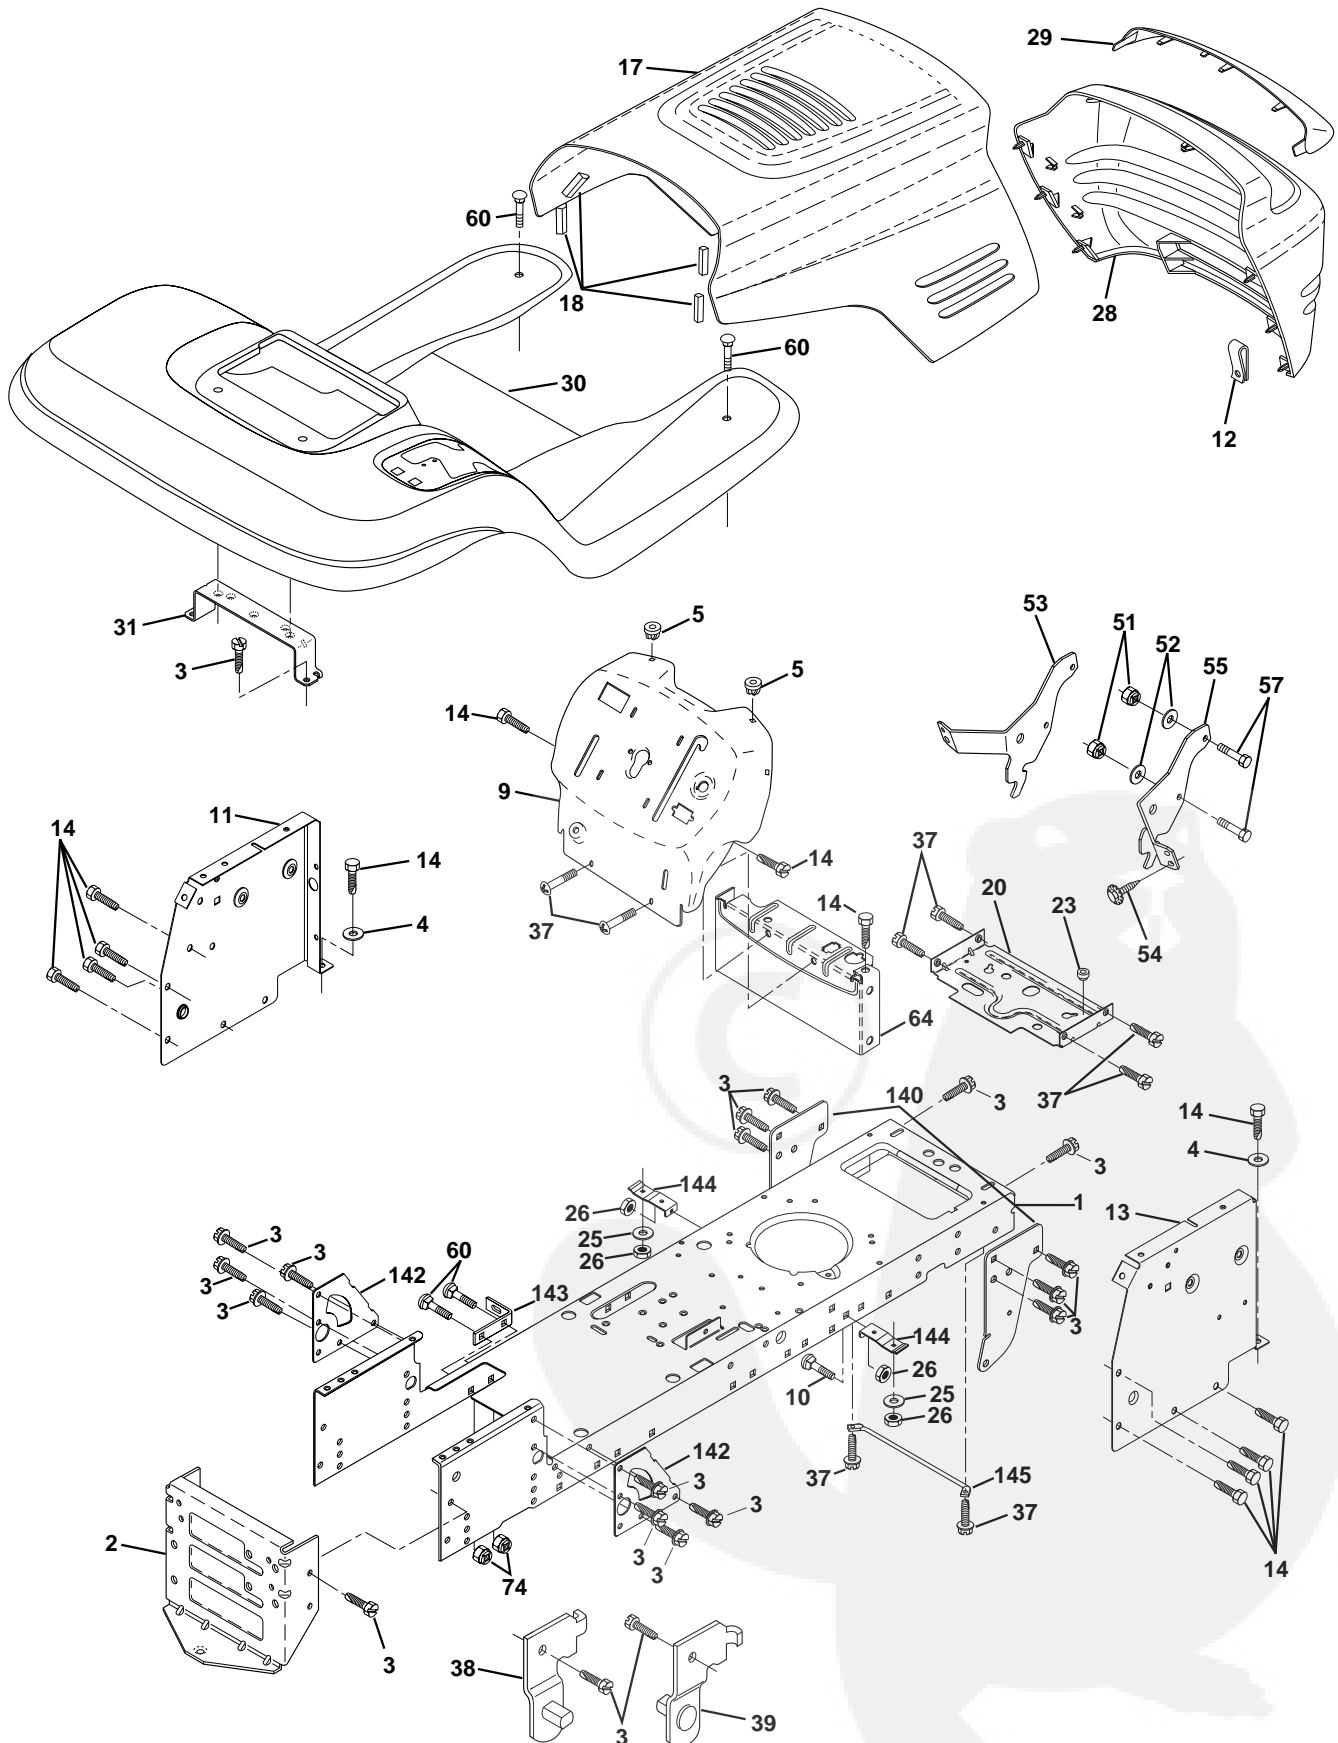

REPAIR PARTS

TRACTOR - MODEL NO. LT13 (J81342D), PRODUCT NO. 954 13 00-01

CHASSIS AND ENCLOSURES

REPAIR PARTS

TRACTOR - MODEL NO. LT13 (J81342D), PRODUCT NO. 954 13 00-01
CHASSIS AND ENCLOSURES

KEY NO.	PART NO.	DESCRIPTION
1	532165583	Chassis Weldment
2	532140356	Drawbar, Stretch
3	817490612	Screw Thdrol 3/8-16x3/4 Ty-tt
4	819131216	Washer 13/32 x 3/4 x 16 Ga.
5	532155272	Bumper Hood/Dash
9	532163186	Dash P/L
10	872140608	Bolt Carriage 3/8-16 x 1
11	532155927	Panel Dash Lh
12	532145660	Clip Tinnerman Grille P/L
13	532157262	Panel Dash Rh
14	817490608	Screw Thdrol 3/8-16x1/2 Ty-tt
17	532150760	Hood LT/PL with Louvers
18	532126938	Bumper Hood
20	532156437	Plate Mtg Battery Fuel Tank Fr
23	532124028	Bushing
25	819131312	Washer 13/32 X 13/16 X 12 Ga
26	873800600	Nut Lock Hex W/Ins 3/8-16 Unc
28	532150671	Grille with Clips
29	532166603	Lens LT/PL Grille Shark Plain
30	532156793	Fender Footrest
31	532139976	Bracket Support Fender
37	817490508	Screw Thdrol 6/16-18 x 1/2 TYT
38	532139886	Bracket, Asm. Pivot, L.H., Mower Rear
39	532139887	Bracket, Asm. Pivot, R.H., Mower Rear
51	873800400	Nut Lock Hex W/Ins 1/4-20
52	819091416	Washer 9/32 x 7/8 x 16 Ga.
53	532145201	Bracket Pnt. Pickoff LH
54	532161464	Screw Hex Wshd 8-18 x 7/8
55	532145202	Bracket Grille Pickoff RH
57	874780412	Bolt Hex 1/4-20 x 3/4
60	872140606	Bolt Rdhd Sqnk 3/8-16unc x 3/4
64	532154798	Dash Lower STLT
74	873680600	Nut Crownlock 3/8-16 UNC
140	532158418	Bracket Suspension Front
142	532165867	Plate Reinforcement STLT
143	532154966	Bracket Swaybar Chassis
144	532154207	Bracket Pnt Footrest STLT
145	532156524	Rod Pivot Chassis/Hood
--	532005479	Plug Button

NOTE: All component dimensions given in U.S. inches
1 inch = 25.4 mm