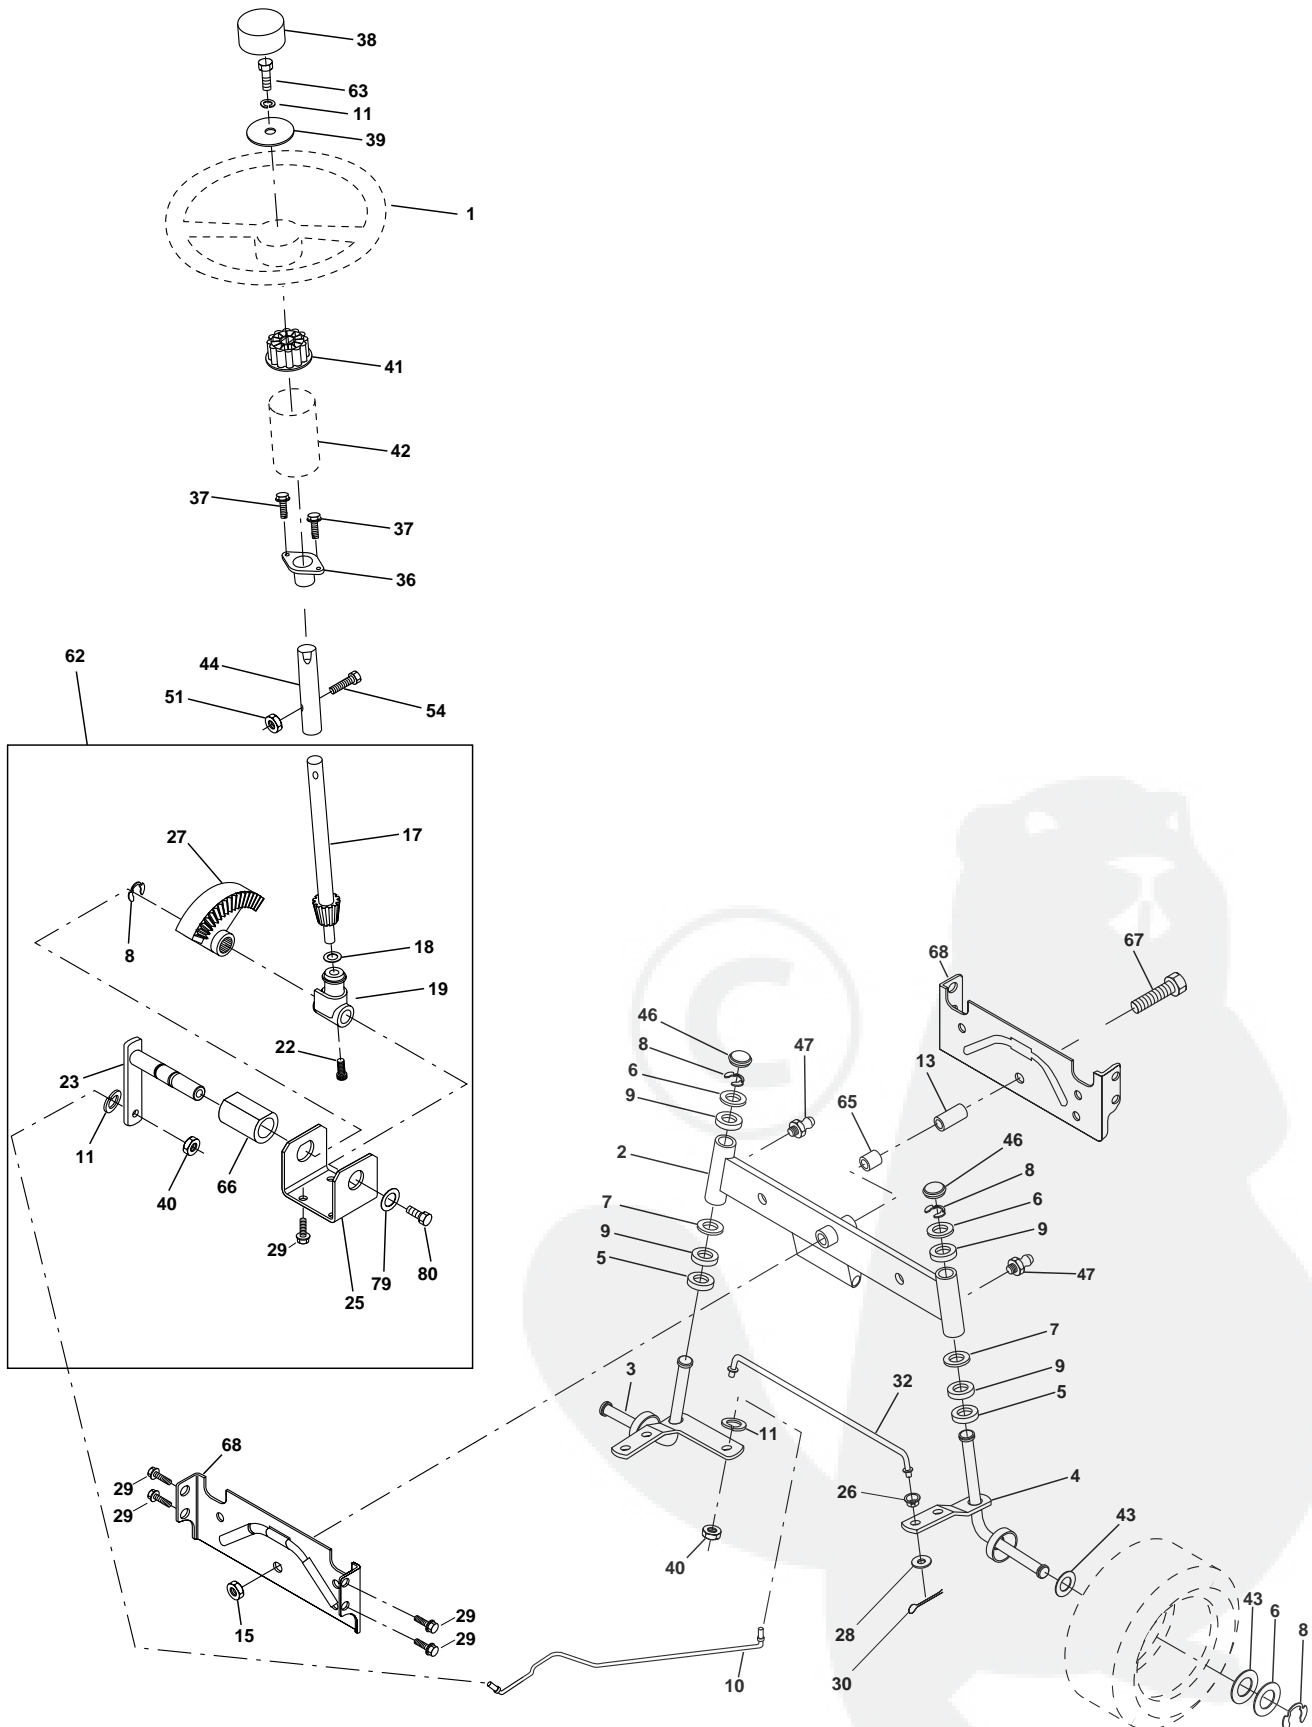

REPAIR PARTS

TRACTOR - MODEL NO. LT13 (J81342D), PRODUCT NO. 954 13 00-01

STEERING ASSEMBLY

REPAIR PARTS

TRACTOR - MODEL NO. LT13 (J81342D), PRODUCT NO. 954 13 00-01

STEERING ASSEMBLY

KEY NO.	PART NO.	DESCRIPTION
1	532140044	Wheel Steering
2	532154427	Axle Asm STMP Dropped STL
3	532156483	Spindle Asm LH
4	532157473	Spindle Asm RH
5	532124931	Bearing Race Thrust Harden
6	532121748	Washer 25/32 X 1-5/8 X 16 Ga
7	819272016	Washer 27/32 X 1-1/4 X 16 Ga
8	812000029	Ring Klip #t5304-75
9	532124937	Bearing Col Strg Blk
10	532156438	Link Drag Extended Stamp
11	810040600	Washer Lock Hvy Hlcl Spr 3/8
13	532154779	Bearing Axle STLT/GT
15	873901000	Nut Lock Flange 5/8-11 Unc
17	532156546	Shaft Asm Strg
18	532057079	Washer Thrust 515x 750x 033
19	532160395	Support Shaft
22	532165857	Screw Hex Wsh hd Torx
23	532165851	Shaft Asm Pittman
25	532154406	Bracket Steering
26	532126847	Bushing Link Drag Blk LR
27	532136874	Gear Sector
28	819131416	Washer 13/32 X 7/8 X 16 Ga
29	817490612	Screw Thdrol 3/8-16x3/4 Ty-tt
30	876020412	Pin Cotter 1/8 X 3/4 Cad
32	532130465	Rod Tie Wire Form 19 75 Mech
36	532155099	Bushing Strg
37	532152927	Screw
38	532140045	Insert Cap Strg Wh Au
39	819133808	Washer 13/32 X 2-3/8 X 8 Ga
40	532124701	Lock nut
41	532100711	Adaptor Wheel Strg
42	532145054	Boot Steering Shaft
43	532121749	Washer 25/32 X 1 1/4 X 16 Ga
44	532153720	Extension Steering Shaft LR/LT
46	532121232	Cap Spindle Fr Top Blk
47	532124836	Fitting Grease
51	873800500	Nut Lock Hex w/Ins 5/16-18
54	874780520	Bolt Fin Hex 5/16-18 Unc x 1-1/4
62	532167902	Kit, Steering Assembly Svc
63	874780616	Bolt Fin Hex 3/8-16unc x 1 Gr. 5
65	532154780	Spacer Axle
66	532154404	Bearing Arm Pittman
67	874781044	Bolt, Fin Hex 5/8-11 UNC x 2-3/4
68	532154429	Axle, Brace
79	819132012	Washer 13/32 x 1-1/4 x 12 Ga
80	874950612	Bolt Hex Nylon 3/8-16 x 3/4

NOTE: All component dimensions given in U.S. inches.
1 inch = 25.4 mm.