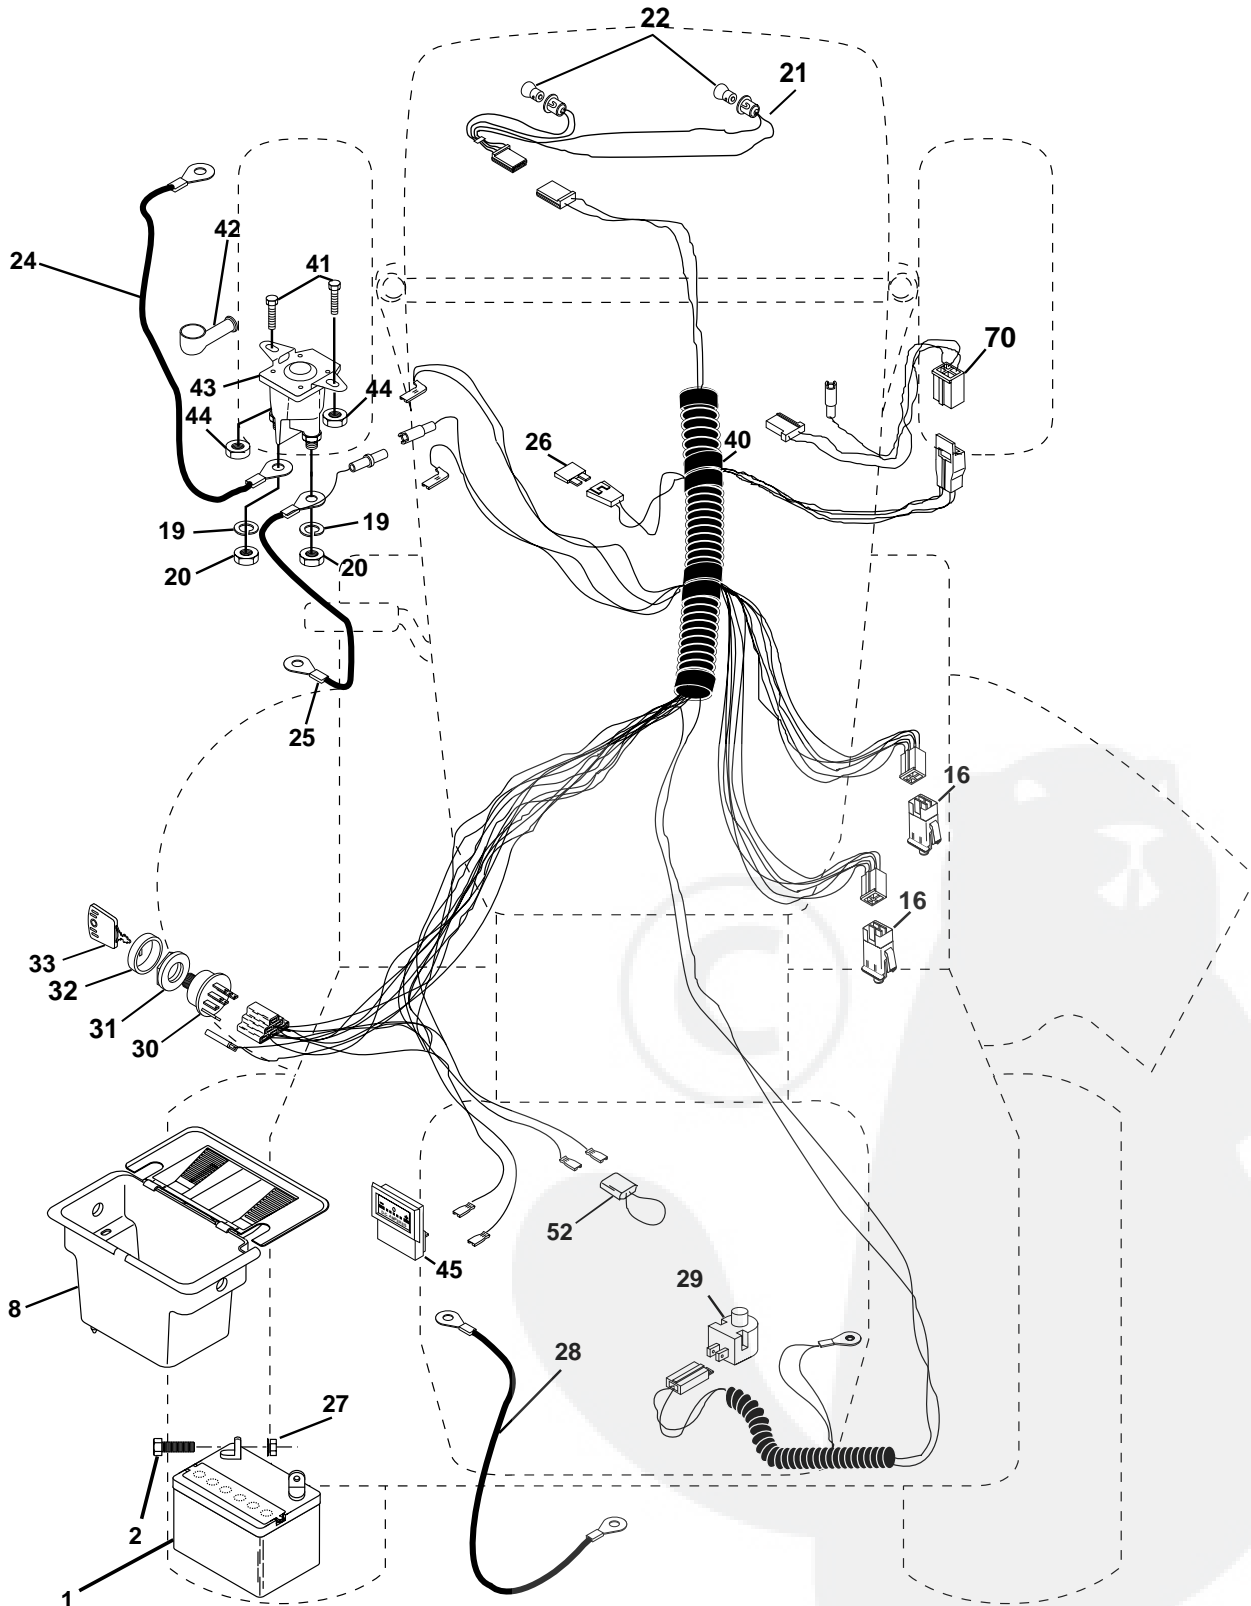

REPAIR PARTS

TRACTOR - MODEL NO. LT13 (J81342D), PRODUCT NO. 954 13 00-01

ELECTRICAL

REPAIR PARTS

TRACTOR - MODEL NO. LT13 (J81342D), PRODUCT NO. 954 13 00-01

ELECTRICAL

KEY NO.	PART NO.	DESCRIPTION
1	532144925	Battery 12 Volt 25 AMP
2	874760412	Bolt Hex Hd 1/4-20unc X 3/4
8	532156417	Case Battery Mech Hinge
16	532153664	Switch Interlock Push-In
19	810090400	Washer Lock 1/4
20	873350400	Nut Jam Hex 1/4-20 Unc
21	532166182	Harness Asm Light W/4152j
22	532004152	Bulb Light #1156
24	532124780	Cable Battery 6 Ga 11" red
25	532146147	Cable Battery 6 Ga 44" red w/16 wire
26	532166180	Fuse 15 AMP
27	73510400	Nut Keps Hex 1/4-20 Unc
28	532124773	Cable Ground 6 Ga 12" black
29	532121305	Switch Plunger Nc Gray
30	532140301	Switch Ign 4 pos w/lights
31	532124211	Nut Ignition
32	532141226	Cover Sw Ignition
33	532122147	Key Ign Modelled Generic
40	532166145	Harness Ign.
41	871110408	Bolt Blk Fin Hex 1/4 - 20 x 1/2
42	532131563	Cover Terminal Red
43	532145673	Solenoid
44	873640400	Nut Keps Hex 1/4-20 Unc
45	532121433	Ammeter Rectangular 6 Amp
52	532141940	Protection Wire Loop
70	532166658	Harness, Eng.

NOTE: All component dimensions given in U.S. inches.
1 inch = 25.4 mm.