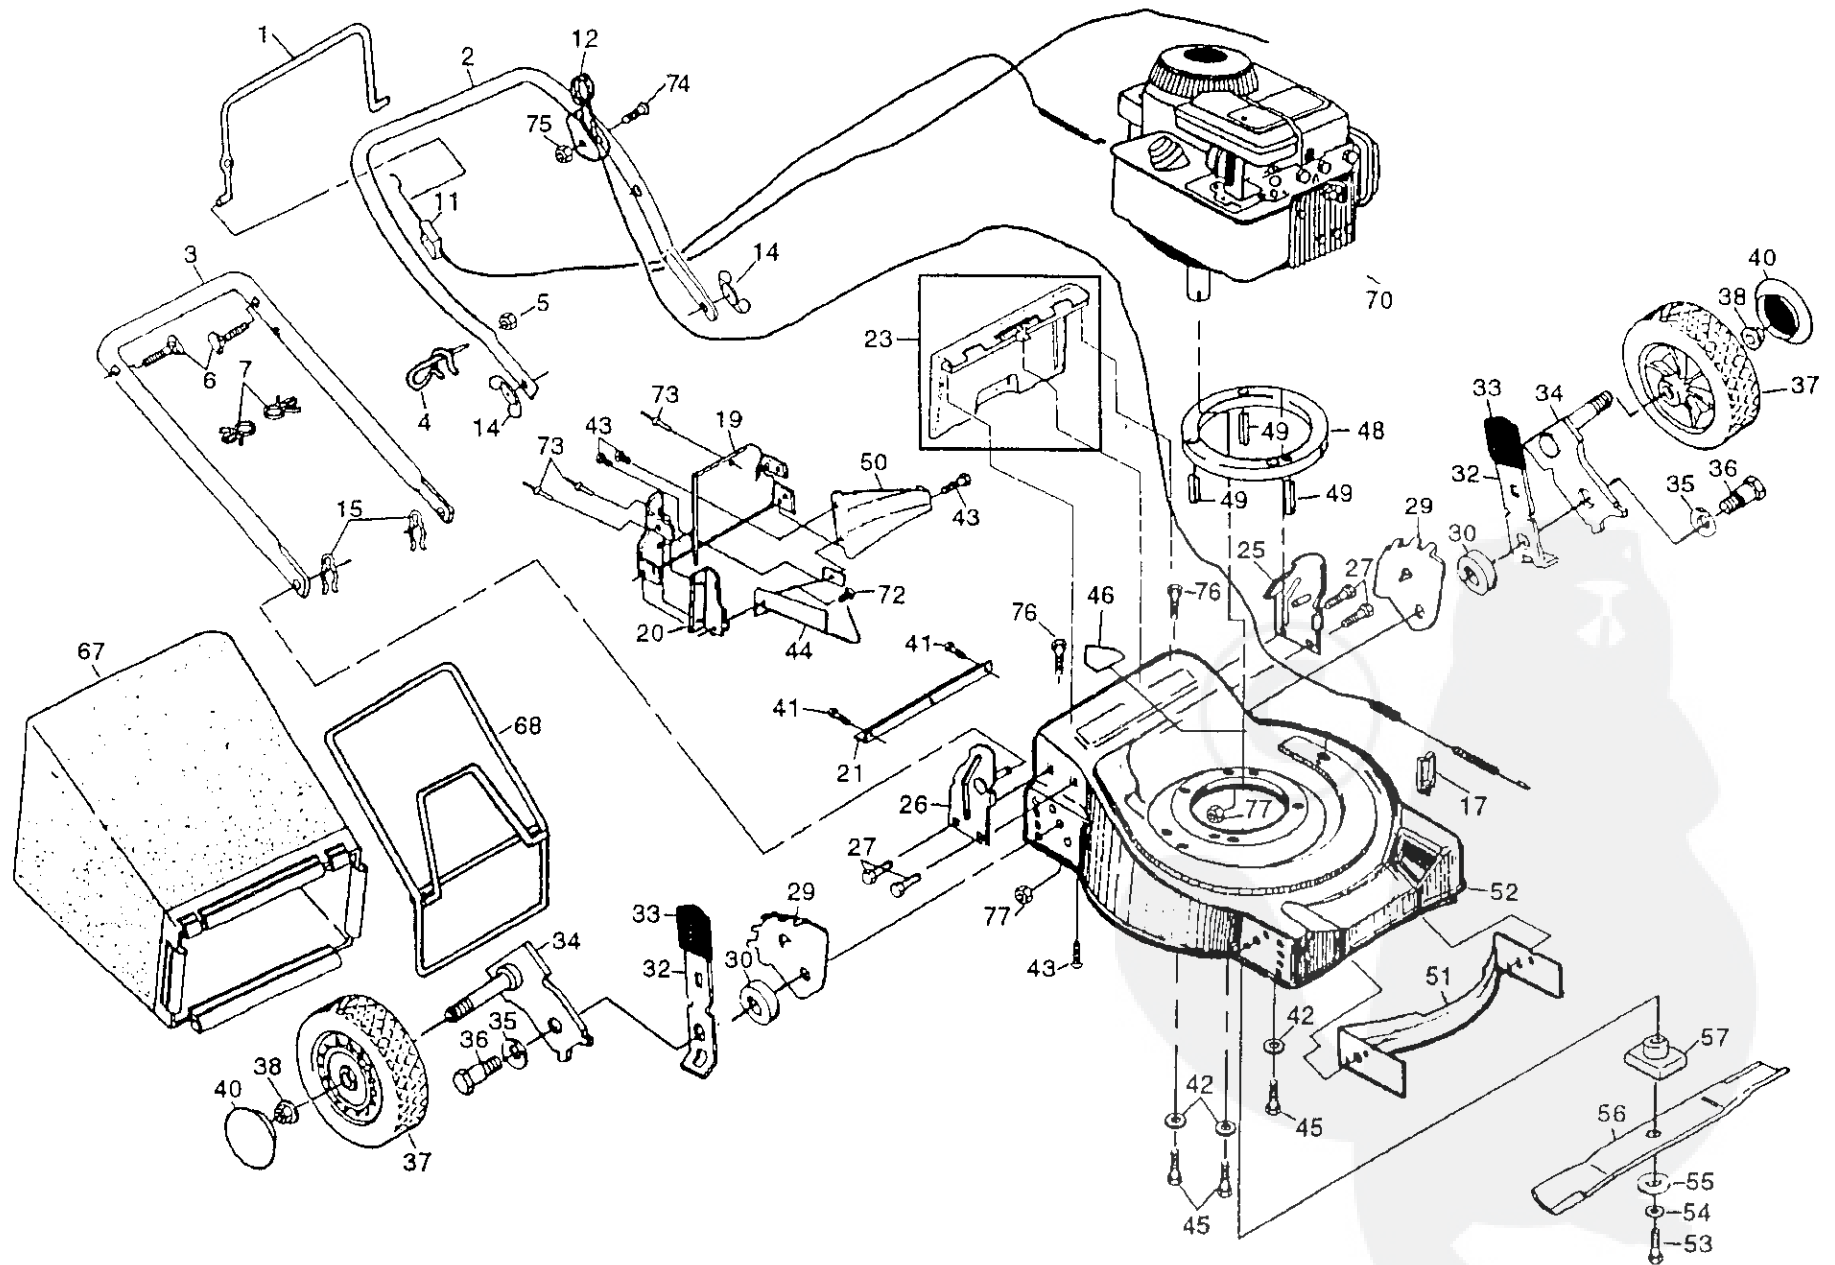

REPAIR PARTS

ROTARY MOWER MODEL NO. BM38TA

REPAIR PARTS

ROTARY MOWER MODEL NO. BM38TA

KEY NO.	PART NO.	DESCRIPTION
1	145793	Control Bar
2	145646X479	Upper Handle
3	157081X479	Lower Handle
4	132001	Rope Guide
5	63601	Locknut 1/4-20
6	131959	Handle Bolt
7	66426	Cable Tie
11	156577	Engine Zone Control Cable
12	158742	Drive Control
14	128638	Wing Nut
15	51793	Hairpin Cotter
17	145669	Drive Cable Guide
19	145854X479	Back Plate
20	700363X479	Side Baffle
21	146143X479	Foot Guard
23	147613	Rear Door Assembly Kit
25	151589X479	Handle Bracket Assembly (Left)
26	151588X479	Handle Bracket Assembly (Right)
27	150078	Screw 5/16-18 x 3/4
29	750085X007	Wheel Adjusting Bracket
30	146630	Spacer
32	700331X004	Selector Spring
33	87877	Selector Knob
34	145935X004	Axle Arm Assembly
35	62335	Belleville Washer
36	142748	Shoulder Bolt 3/8-16
37	148438	Wheel & Tire Assembly
38	83923	Flanged Locknut
40	77400	Hubcap
41	146694	Screw
42	53998	Flat Washer