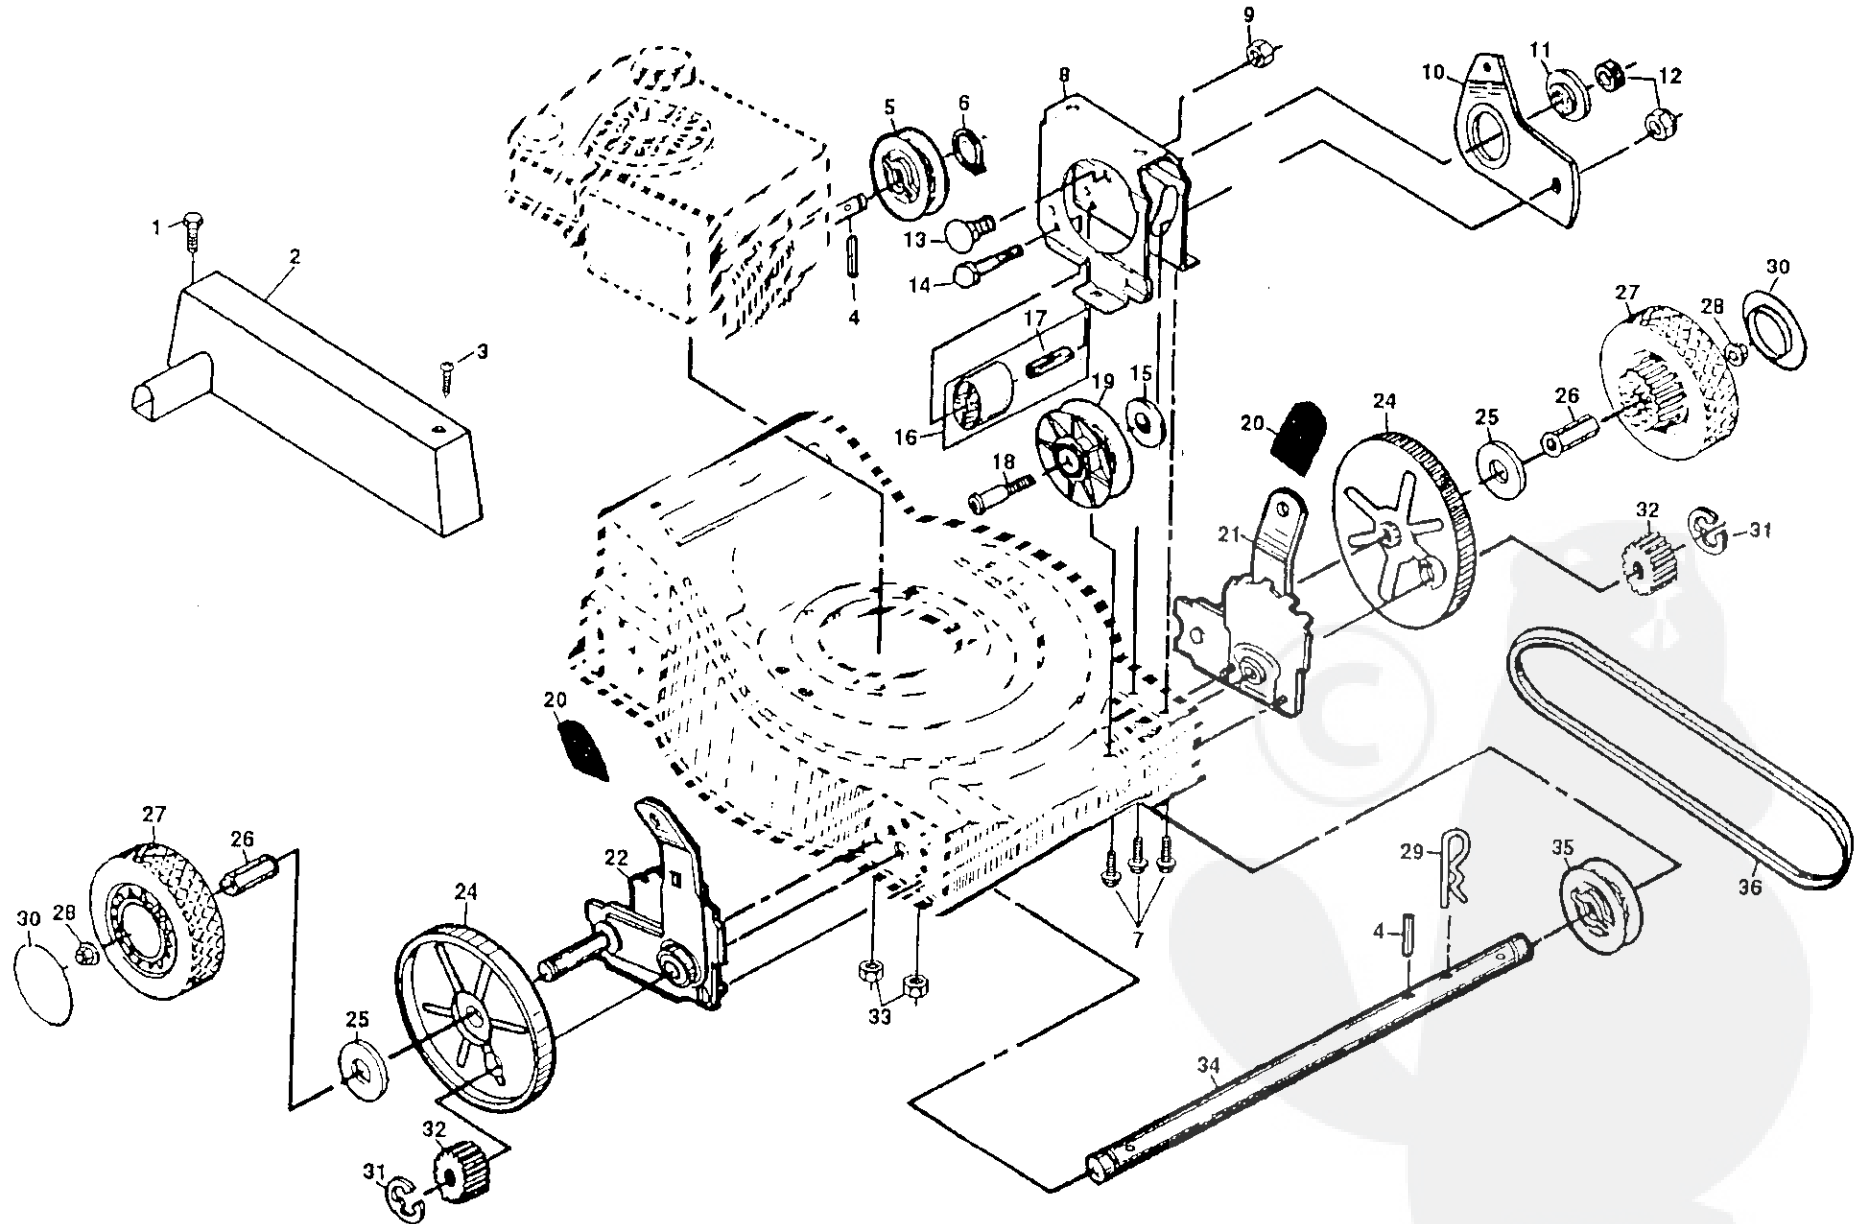

REPAIR PARTS

ROTARY LAWN MOWER -- MODEL NO. BM38TA

REPAIR PARTS

ROTARY LAWN MOWER - - MODEL NO. BM38TA

KEY NO.	PART NO.	DESCRIPTION	KEY NO.	PART NO.	DESCRIPTION
1	141912	Hex Washer Head Screw #10-24 x 1/2	21	152018	Adjuster Assembly (Left)
2	154049	Drive Cover	22	152019	Adjuster Assembly (Right)
3	701477	Push in Fastener	24	88080	Dust Cover
4	851980	Drive Pawl	25	67725	Washer
5	88043	Drive Pulley	26	88446	Wheel Bushing
6	12000030	Retaining Ring	27	750124	Wheel & Tire Assembly
7	54583	Screw 1/4-20 x 1/2	28	145212	Flanged Locknut
8	851947X004	Clutch Frame	29	85179	Retainer Clip
9	50962	Locknut 1/4-20	30	77400	Hubcap
10	702631X004	Clutch Lever	31	12000058	E-Ring
11	88067	Clutch Lever Spacer	32	137054	Pinion
12	750253	Locknut 5/16-18	33	63601	Locknut 1/4-20
13	72070504	Carriage Bolt 5/16-18 x 1/2	34	700537	Drive Shaft
14	74350424	Hex Head Screw 1/4-20 x 1-1/2	35	88082	Driven Pulley
15	88069	Spacer	36	111924X	Drive Belt
16	48160	Idler Assembly (Includes Key No. 17)	--	852000	"Clean Under" Decal (Drive Cover)
17	88576	Idler Spacer	Available accessories not included with mower:		
18	88517	Shoulder Bolt 5/16-18 x 1-3/8	--	MA36	Chute Deflector
19	88516	Idler Pulley			
20	87877	Selector Knob			