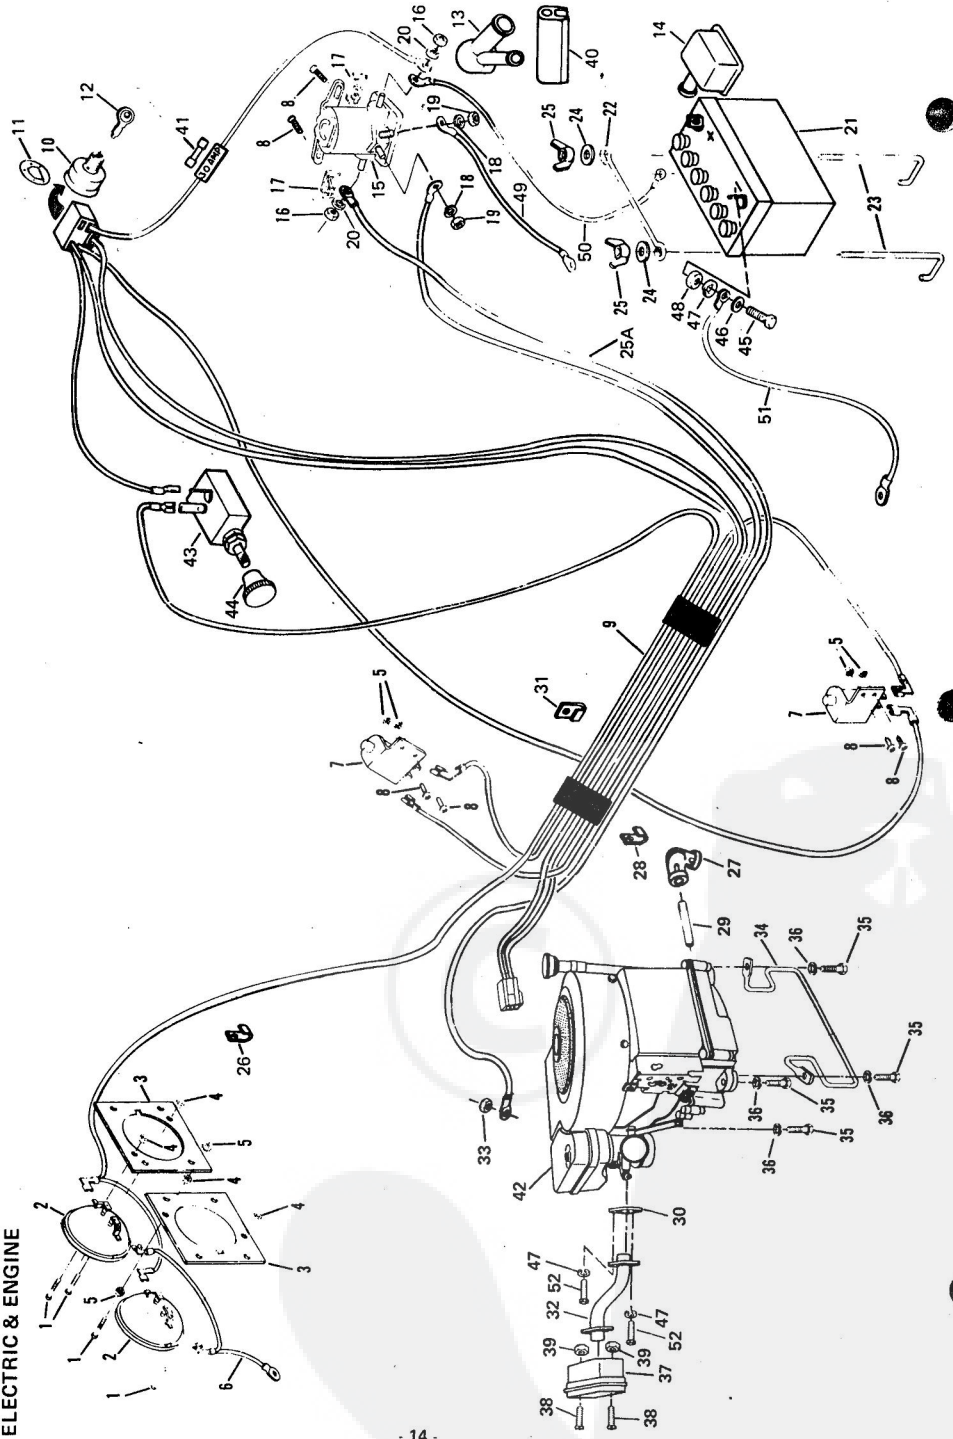

REPAIR PARTS

36" RIDING LAWN TRACTOR--MODEL NUMBER L8218BR

ELECTRIC & ENGINE

REPAIR PARTS

36" RIDING LAWN TRACTOR--MODEL NUMBER L8218BR

ELECTRIC & ENGINE

KEY NO.	PART NO.	DESCRIPTION	KEY NO.	PART NO.	DESCRIPTION
1	65421	Screw, Machine Truss Head No. 10 - 24 x 1	27	4017P	Std. Elbow 90° 3/8 - 18 NPT
2	6452R	Headlight	28	5320R	Insulated Clip
3	73025	Headlight Support	29	73458	Nipple
4	53491	Nut, Lock No. 10 - 24	30	72144	Exhaust Gasket
5	561P	Nut, Keps No. 10 - 24	31	6794R	Insulated Clip
6	71706	Wire Assembly	32	74714	Exhaust Tube
7	7755R	Safety Switch	33	53490	Nut, Lock 1/4 - 20
8	3359P	Screw, Machine Phillips Head No. 10 - 24 x 1/2	34	75082	Beit Keeper
9	479J	Wire Harness	35	71232	Screw, Hex Hd. Thrd. Form 3/8 - 16 x 1 - 1/4
10	4406R	Ignition Switch (Inc. Ref No. 12)	36	1004P	*Washer, Lock 3/8
11	8657R	Terminal Identifier	37	74715	Muffler
12	7552H	Key Set	38	3271P	Hex Bolt 5/16 - 18 x 2 - 3/4
13	51J	Terminal Cover (Dual)	39	54922	Nut, Keps 5/16 - 18
14	225J	Terminal Cover	40	871J	Solenoid Insulator
15	7754R	Solenoid	41	6347R	Fuse - 30 Amp.
16	538P	*Nut, Hex Jam 5/16 - 24	42	191707	Engine - Briggs and Stratton 8 H.P. Type No. 5627-01 (See pages 26 thru 28)
17	60891	Nut, Speed No. 10 - 24	43	7793R	Light Switch
18	1006P	*Washer, Lock No. 10	44	7794R	Knob, Light Switch
19	543P	*Nut, Hex No. 10 - 32	45	3003P	*Hex Bolt 1/4 - 20 x 3/4
20	1003P	*Lockwasher 5/16	46	1506P	*Washer 9/32 x 5/8 x 16 Ga.
21	228J	Battery	47	1002P	*Lockwasher 1/4
22	67187	Battery Rod	48	503P	*Hex Nut 1/4 - 20
23	70456	Battery Bolt	49	8027R	Wire - Ground Solenoid
24	53847	Washer .265 x .750 x .063	50	597J	Battery Cable
25	52231	Wing Nut 1/4 - 20	51	596J	Ground Cable
25A	599J	Wire - Solenoid to Starter	52	70541	Screw, Hex Hd. 1/4 - 20 x .62
26	2521R	Insulated Clip	...	1174J	Owners Manual

*STANDARD HARDWARE--PURCHASE LOCALLY