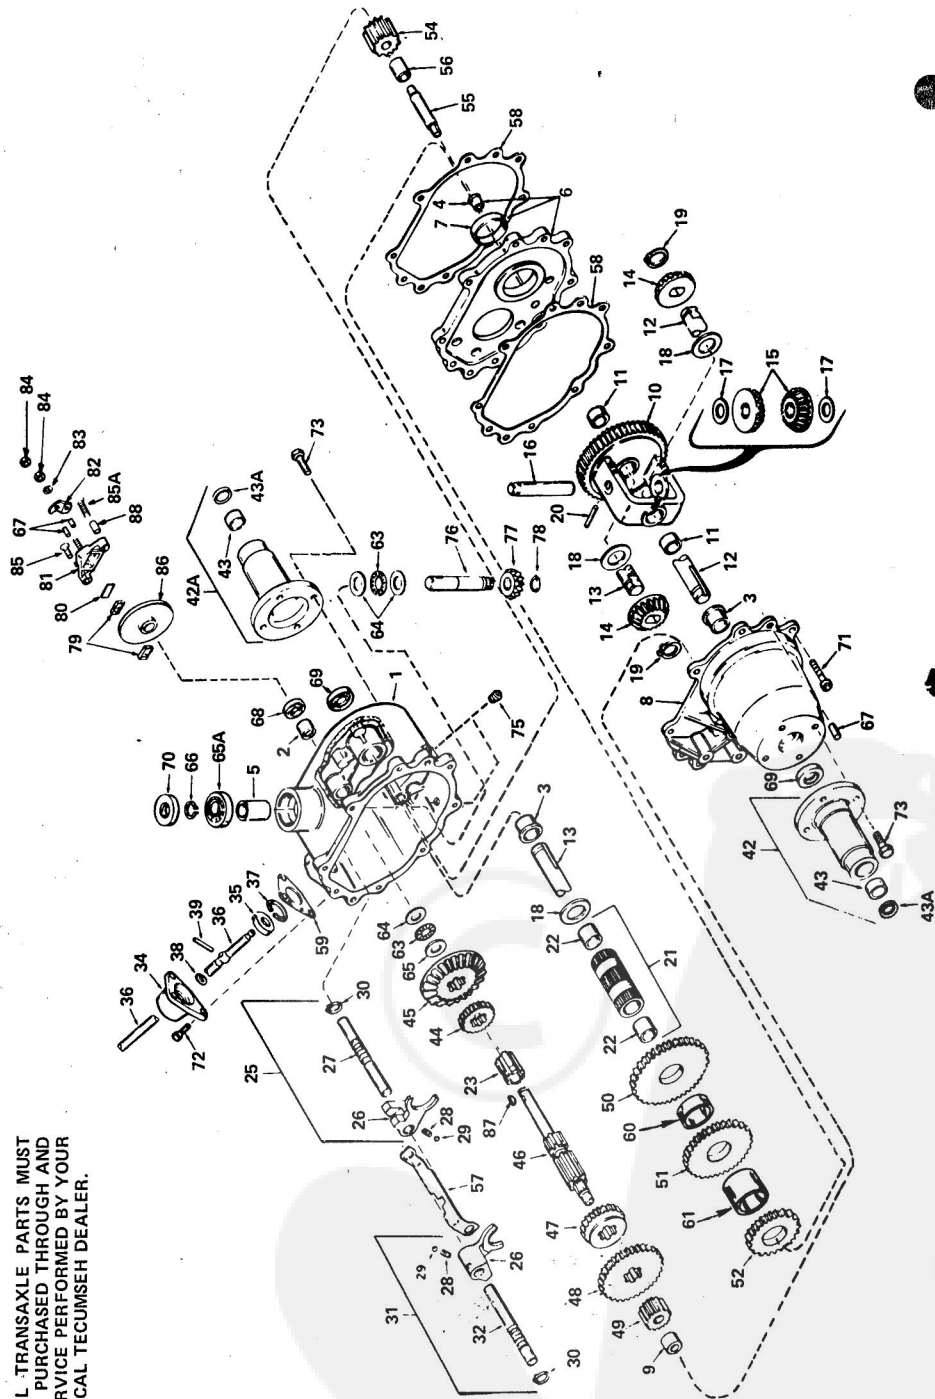

REPAIR PARTS

36" RIDING LAWN TRACTOR--MODEL NUMBER L8218BR
TRANSAXLE NO. 794191A--MODEL NUMBER 143.658A

ALL TRANSAXLE PARTS MUST BE PURCHASED THROUGH AND SERVICE PERFORMED BY YOUR LOCAL TECUMSEH DEALER.

REPAIR PARTS

36" RIDING LAWN TRACTOR--MODEL NUMBER L8218BR
TRANSAXLE NO. 794191A--MODEL NUMBER 143.658A

KEY NO.	PART NO.	DESCRIPTION	KEY NO.	PART NO.	DESCRIPTION
	794191A	Complete Transaxle			
1	770063	Case Ass'y., Transaxle (Inc. No's. 2, 3 & 5)	45	778057	Gear, Bevel (33 Teeth)
2	780086	Bearing, Needle	46	776138	Shaft, Shifter & Brake
3	780059	Bearing, Bronze	47	778058	Gear, Shifting (2nd & 3rd)
4	780060	Bearing, Bronze	48	778059	Gear, Shifting (1st & Rev.)
5	780061	Bearing, Bronze	49	778060	Gear, Spur (12 Teeth)
6	786033	Plate Ass'y., Center (Inc. No's. 4 & 7)	50	778140	Gear, Countershaft Drive (39 Teeth)
7	780062	Bearing, Bronze	51	778141	Gear, Countershaft (34 Teeth)
8	772042	Cover Ass'y., Transaxle (Inc. No's. 3 & 9)	52	778142	Gear, Countershaft (25 Teeth)
9	780063	Bearing, Needle	54	778064	Gear, Reverse Idler
10	778053	Gear Ass'y., Differential (Inc. No. 11)	55	776057	Shaft, Reverse Idler
11	780064	Bearing, Bronze	56	786036	Spacer, Reverse Idler
12	774221	Axle, Left Hand	57	784087	Stop, Shifter
13	774220	Axle, Right Hand	58	788033	Gasket, Case & Cover
14	778067	Gear, Bevel	59	788003	Gasket, Shift Lever Housing
15	778068	Pinion, Bevel	60	786079	Spacer
16	786034	Pin, Drive	61	786078	Spacer
17	780065	Washer, Thrust	63	780071	Bearing, Thrust
18	780001	Washer, Thrust	64	780072	Washer, Thrust
19	788038	Ring, Snap	65	780073	Washer, Thrust
20	792040	Pin, Roll	66	780093	Bearing, Ball
21	786080	Sleeve Ass'y., Countershaft (Inc. 2 of No. 22)	67	792035	Ring, Snap
22	780066	Bearing, Bronze	68	786026	Pin, Dowel
23	776090	Shaft, Idler	69	788043	Seal, Oil
25	784079	Rod Ass'y., Shift (1st & Rev.) (Inc. No's. 26 thru 30)	70	788009	Seal, Oil
26	784004	Spring	71	788035	Seal, Oil
27	784083	Ball, Steel	72	792036	Screw, Flanged Hex Hd. 1/4 - 20 x 1 - 1/4
28	792003	Ring, Snap	73	792007	Screw, Socket Hd. Cap. 1/4 - 20 x 3/4
29	792004	Rod Ass'y., Shift (2nd & 3rd) (Inc. No's. 26, 28, 29, 30 & 32)	74	792037	Screw, Hex Hd., Sems 5/16 - 18 x 1
30	792017	Spring	75	792039	Plug, Pipe 1/8"
31	784084	Ring, Snap	76	776103	Shaft, Input
32	784085	Housing, Shift Lever	77	778077	Pinion, Input
34	784088	Keeper, Shift Lever	78	788040	Ring, Retaining
35	784094	Lever, Shift	79	790006	Pad, Brake
36	784284	Ring, Snap	80	790007	Plate, Brake Pad
37	792016	Ring, Quad	81	790005	Holder, Brake Pad
38	792001	Pin, Drive	82	790004	Lever, Brake
39	792049	Housing Ass'y., Axle (Inc. No's. 43 & 43A)	83	790004	Washer, Flat
42	782036A	Housing Ass'y., Axle (Inc. No's. 43 & 43A)	84	792076	Nut, Lock
42A	782043	Bearing, Needle	85	792073	Screw, Hex Hd. Cap. 1/4 - 20 x 1 - 1/4
43	530105	Seal, Oil	86	792085	Thrd. Forming
43A	788042	Gear (16 Teeth)	87	792045	Screw, Hex Hd. Cap 1/4 - 20 x 2 - 1/4
44	778024		88	786066	Disk, Brake
					Key, Woodruff No. 61
					Spacer