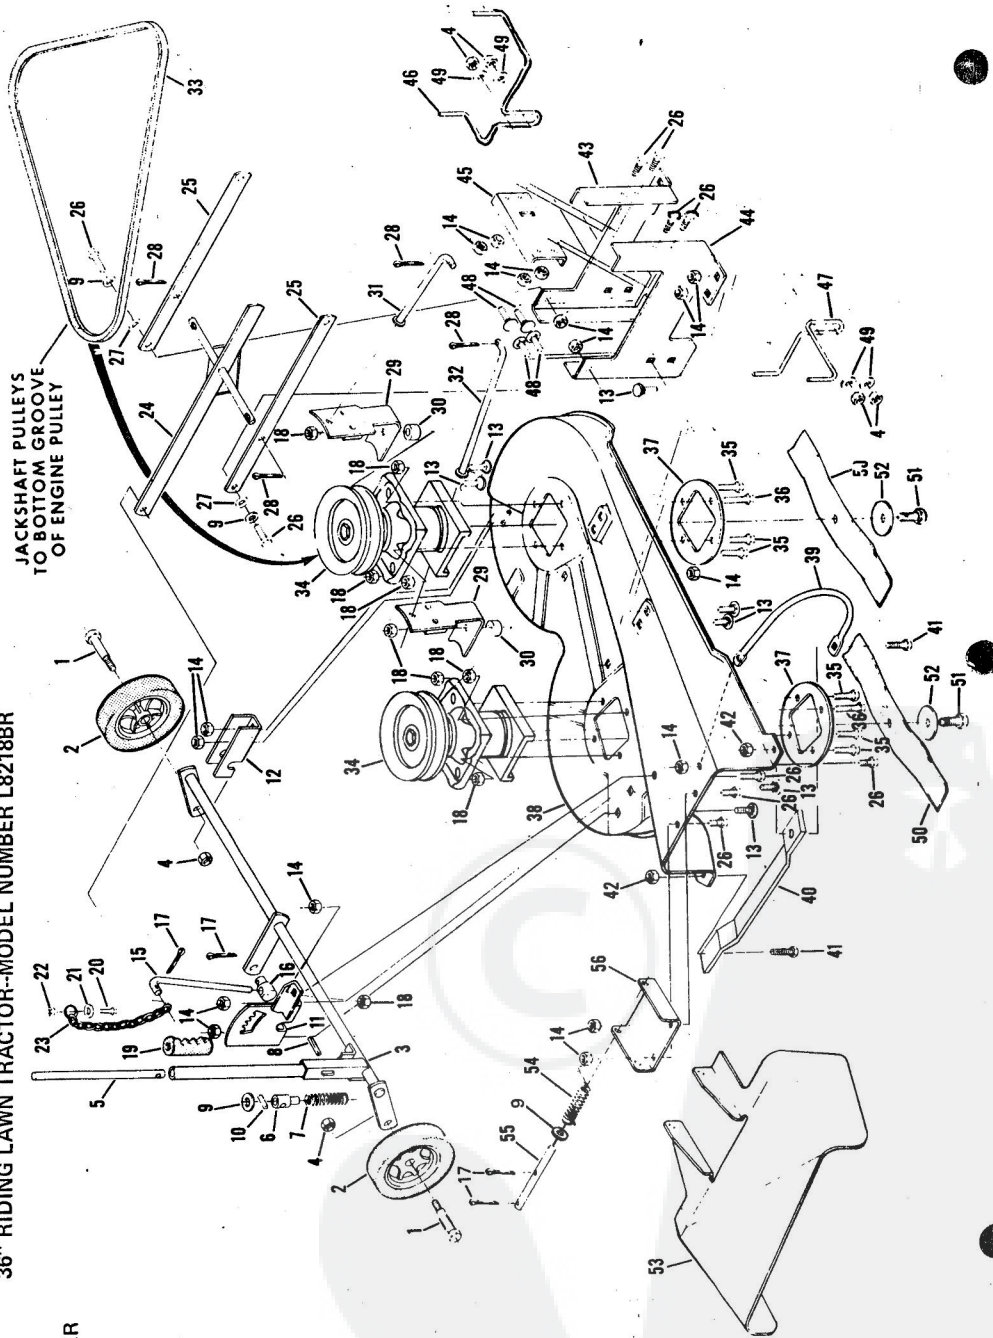

REPAIR PARTS

36" RIDING LAWN TRACTOR--MODEL NUMBER L8218BR

MOWER

REPAIR PARTS

36" RIDING LAWN TRACTOR--MODEL NUMBER L82188R

MOWER

KEY NO.	PART NO.	DESCRIPTION	KEY NO.	PART NO.	DESCRIPTION
1	60838	Axle Bolt	29	73559	Brake Spring Assembly
2	63655	Gauge Wheel	30	71522	Spacer, Brake Spring
3	71671	Pivot Rod Assembly	31	71525	Brake Rod - L.H.
4	65543	Nut, Lock 3/8 - 16	32	71524	Brake Rod - R.H.
5	73963	Rod	33	62828	Belt
6	71658	Plunger	34	677A14	Jacksaft Assembly
7	71669	Spring	35	3023P	*Bolt, Hex Head 3/8 - 16 x 1
8	54960	Spring Pin - Slotted 1/4 x 1 - 1/2	36	3027P	*Bolt, Hex Head 3/8 - 16 x 1 - 1/2
9	50806	Washer, .328 x .750 x .063	37	71575	Plate
10	52870	Spring Pin 1/8 x 5/8	38	677A51	Housing w/Silk Screening
11	72937	Quadrant Assembly	39	71647	Housing Skid
12	67337	Pivot Rod Support	40	74016	Skid Bar
13	15P	Bolt, Carriage 5/16 - 18 x 5/8	41	51447	Screw, Machine 5/16 - 18 x 7/8
14	67818	Nut, Lock 5/16 - 18	42	54922	Nut, Keps 5/16 - 18
15	71300	Adjustment Rod	43	71276	Housing Bracket - L.H.
16	71301	Trunion	44	71277	Housing Bracket - R.H.
17	2503P	*Cotter Pin 3/32 x 3/4	45	71278	Channel
18	62336	Nut, Lock 3/8 - 16	46	71298	Belt Keeper - L.H.
19	71672	Grip	47	71299	Belt Keeper - R.H.
20	3275P	Phillips Pan Hd. Machine Screw 1/4 - 20 x 1	48	19P	*Bolt, Carriage 3/8 - 16 x 3/4
21	65329	Washer, .266 x 1 x .063	49	54005	Washer, .381 x .860 x .083
22	53490	Nut, Lock 1/4 - 20	50	71285	Blade
23	74014	Sway Chain	51	67676	Screw, Hex Head 3/8 - 24 x 7/8 Gr. 5
24	72915	Parallel Rod Assembly	52	67354	Washer, .390 x 2.38 x .156
25	71297	Parallel Link	53	677A52	Discharge Guard
26	3010P	*Bolt, Hex Head 5/16 - 18 x 3/4	54	71526	Discharge Spring
27	71616	Spacer	55	71555	Hinge Rod
28	2506P	*Cotter Pin 1/8 x 1	56	71528	Bracket - Discharge Guard

*STANDARD HARDWARE--PURCHASE LOCALLY