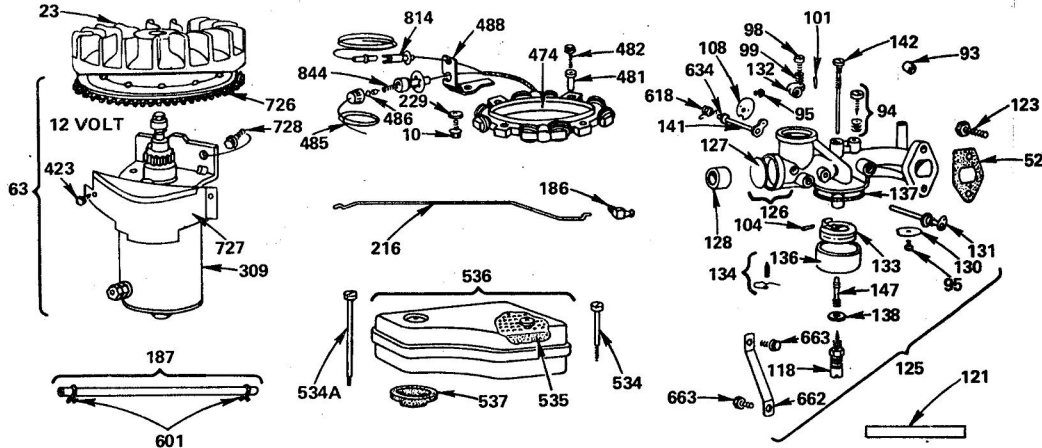

REPAIR PARTS

36" RIDING LAWN TRACTOR--MODEL NUMBER L8218BR BRIGGS & STRATTON 8 H.P. ENGINE--MODEL NO. 191707, TYPE NO. 5627-01 AIR CLEANER, CARBURETOR AND FLYWHEEL GROUP

KEY NO.	PART NO.	DESCRIPTION	KEY NO.	PART NO.	DESCRIPTION
10	93394	Screw - Sem	216	261117	Link Choke
23	391983	Flywheel and Ring Gear Ass'y. - Magneto	229	220680	Washer, Flat
52	270824	Gasket - Carburetor Mounting	309	392749	Motor and Drive Ass'y. (See Break-down of Parts Below)
93	23108	Bushing - Throttle Shaft	423	93410	Screw - Sem
94	292681	*Valve Assembly - Carburetor Idle	474	391532	Stator - Alternator
95	93499	Screw - Throttle and Choke Valve Mtg. Sem	481	238970	Bushing - Stator
98	91920	Screw - Machine Fill. Hd. 8 - 32 x 5/8"	482	93621	Screw - Sem
99	26157	Spring - Throttle Adjustment	485	390888	Knob Ass'y. - Fuse
101	93043	Pin - Throttle Stop	486	391507	Diode - Alternator
104	230896	*Pin - Float Hinge	488	222211	Bracket - Output
108	222010	Valve Choke	534	93622	Screw - Air Cleaner
118	391233	*Valve Needle	534A	93323	Screw - Air Cleaner
121	299852	Carburetor Overhaul Kit	535	270528	Element - Air Cleaner
123	93357	Screw - Carburetor Mtg.	536	391399	Cleaner Assembly - Air
125	390811	Carburetor Assembly	537	270539	Support - Air Cleaner Element (Plastic)
126	299851	Body Assembly - Carburetor	601	93053	Gasket - Air Cleaner
127	221997	*Plug - Welch	618	261116	Clamp - Fuel Pipe
128	211682	Venturi - Carburetor	634	270382	Spring - Choke Return
130	221986	Valve - Throttle	662	222027	Washer - Choke Shaft
131	391512	Shaft and Lever - Throttle	663	93572	Bracket - Carburetor
132	211712	Stop - Throttle	726	392134	Screw
133	299707	Float - Carburetor	727	390233	Gear - Ring
134	299096	*Valve - Fuel Inlet	728	93523	Cover and Shield - Starter
136	221995	Bowl - Float	763	391604	Screw - Sem
137	270511	*Gasket - Float Bowl	814	390867	Electric Starter Kit - 12 Volt (Gear Drive)
138	222014	*Washer - Float Bowl	844	261269	Screw - Sem
141	390684	Shaft and Lever - Choke			Wire Assembly - 7 Amp. Alternator
142	299740	*Nozzle - Carburetor			Spring - Diode
147	230932	*Screw - Nozzle			
186	67218	Connector - Fuel Pipe			
187	296004	Pipe - Fuel			

*Included in Carburetor Overhaul Kit - Part No. 299852