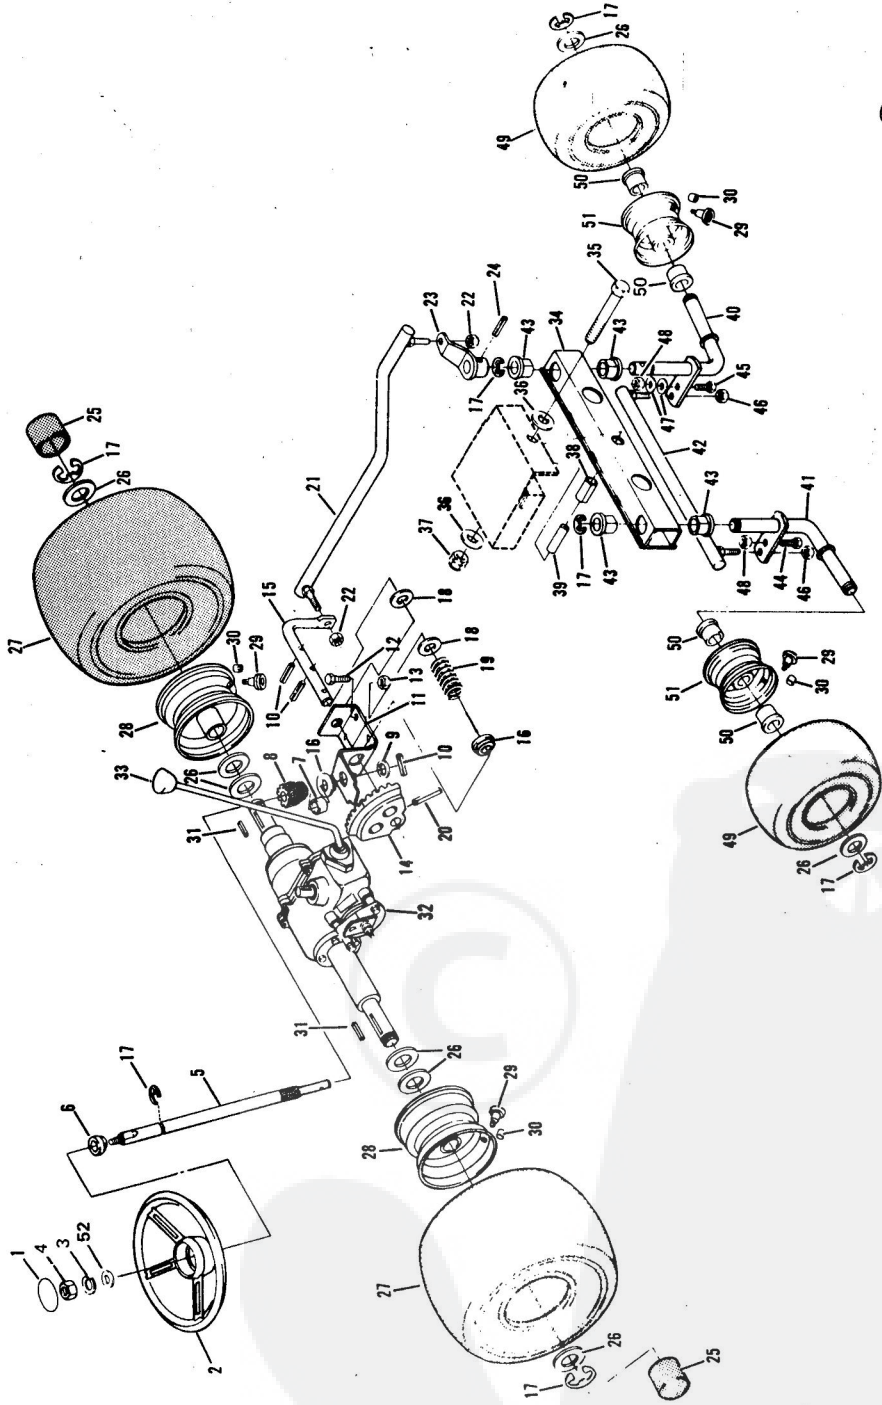

### CLUTCH-BRAKE & DRIVE

KEY NO.	PART NO.	DESCRIPTION	KEY NO.	PART NO.	DESCRIPTION
1	71200	Belt Guide	23	3010P	*Bolt, Hex Head 5/16 - 18 x 3/4
2	54922	Nut, Keps 5/16 - 18	24	71202	Bushing
3	68205	Screw, Hex Head w/Washer 5/16 - 18 x 7/8	25	63124	Nut, Lock 5/16 - 18
4	68206	Screw, Hex Head w/Washer 5/16 - 18 x 1 - 1/8	26	67400	Pulley - Idler
5	65053	Key, Woodruff No. 6	27	3027P	*Bolt, Hex Head 3/8 - 16 x 1 - 1/2
6	73542	Pulley - Transaxle	28	65843	Nut, Lock 3/8 - 16
7	6058P	Screw, Machine w/Washer 1/4 - 20 x 3/4 Gr. 5	29	388J	Spring - Idler
8	73794	Belt	30	390J	Foot Pedal
9	71241	Mid Belt Guide	31	71223	Pedal Shaft
10	51785	Washer, 400 x .875 x .063	32	2506P	*Cotter Pin 1/8 x 1
11	55615	Nut, Lock 3/8 - 16	33	74419	Clutch Rod
12	71923	Pulley - Engine	34	373J	Park Brake Rod
13	68874	Screw, Machine w/Washer Nylon 3/8 - 24 x 1 - 3/8	35	71226	Grip
14	62735	Washer, .375 x 1.250 x .201	36	71222	Pedal Plate
15	73792	Brake Rod	37	16P	*Bolt, Carriage 5/16 - 18 x 3/4
16	53998	Washer, .406 x .750 x .063	38	67818	Nut, Lock 5/16 - 18
17	2503P	*Cotter Pin 3/32 x 3/4	39	67365	Foot Pad
18	71238	Trunion	40	71199	Pedal Bracket
19	50806	Washer, .328 x .750 x .063	41	71204	Switch Bracket
20	71239	Brake Spring	42	71191	Clutch Arm Assembly
21	62336	Nut, Lock 3/8 - 16	43	71195	Spacer
22	71201	Idler Bracket	44	71246	Grp
			45	71242	Clutch Lever
			46	73229	Clutch Arm Assembly
			47	53632	Washer, .531 x 1 x .063
			48	52379	Spring Pin 3/16 x 1
			49	74474	Blade Clutch Rod
			50	71248	Spring
			51	52859	Key, Woodruff No. 61

## REPAIR PARTS