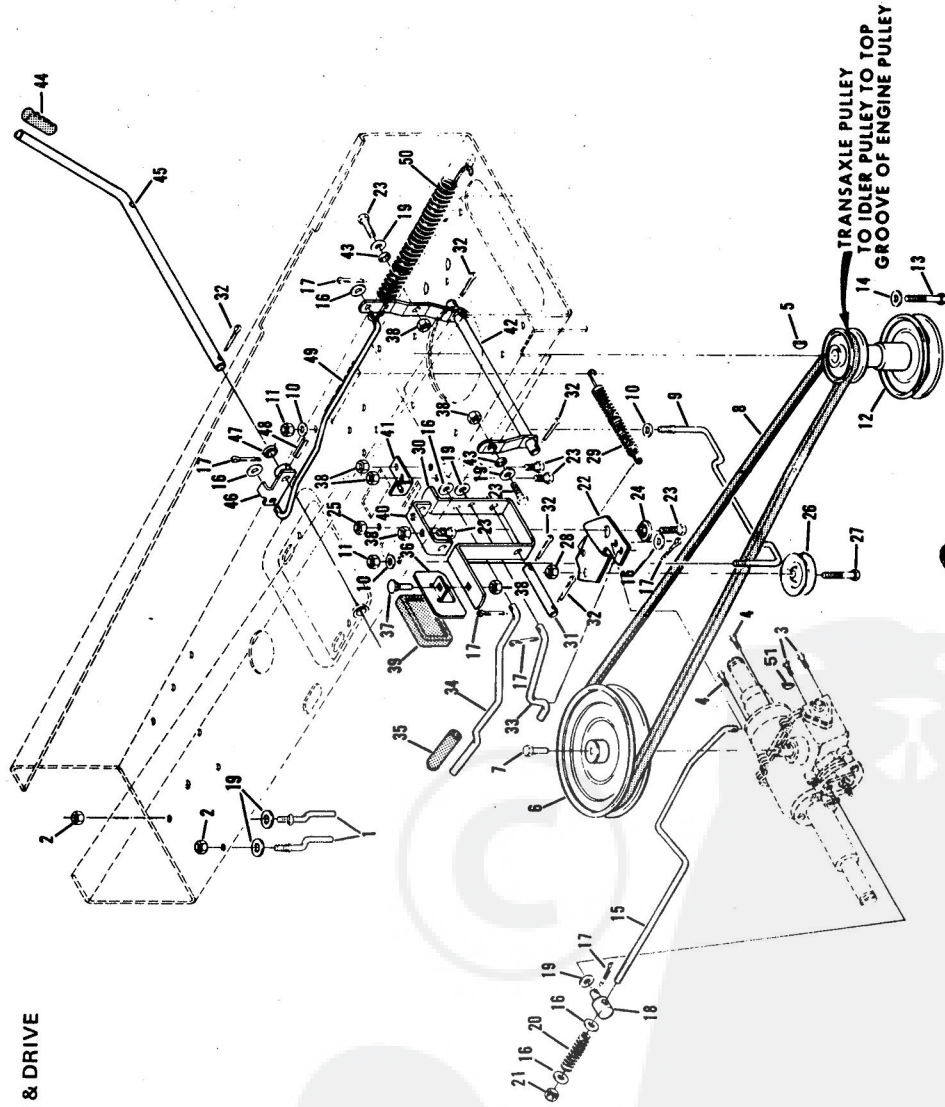

REPAIR PARTS

36" RIDING LAWN TRACTOR--MODEL NUMBER L8218BR

CLUTCH-BRAKE & DRIVE

REPAIR PARTS

36" RIDING LAWN TRACTOR--MODEL NUMBER L8218BR

CLUTCH-BRAKE & DRIVE

KEY NO.	PART NO.	DESCRIPTION	KEY NO.	PART NO.	DESCRIPTION
1	71200	Belt Guide	23	3010P	*Bolt, Hex Head 5/16 - 18 x 3/4
2	54922	Nut, Keps 5/16 - 18	24	71202	Bushing
3	68205	Screw, Hex Head w/Washer 5/16 - 18 x 7/8	25	63124	Nut, Lock 5/16 - 18
4	68206	Screw, Hex Head w/Washer 5/16 - 18 x 1 - 1/8	26	67400	Pulley - Idler
5	65053	Key, Woodruff No. 6	27	3027P	*Bolt, Hex Head 3/8 - 16 x 1 - 1/2
6	73542	Pulley - Transaxle	28	65843	Nut, Lock 3/8 - 16
7	6058P	Screw, Machine w/Washer 1/4 - 20 x 3/4 Gr. 5	29	388J	Spring - Idler
8	73794	Belt	30	390J	Foot Pedal
9	71241	Mid Belt Guide	31	71223	Pedal Shaft
10	51785	Washer, 400 x .875 x .063	32	2506P	*Cotter Pin 1/8 x 1
11	55615	Nut, Lock 3/8 - 16	33	74419	Clutch Rod
12	71923	Pulley - Engine	34	373J	Park Brake Rod
13	68874	Screw, Machine w/Washer Nylon 3/8 - 24 x 1 - 3/8	35	71226	Grip
14	62735	Washer, .375 x 1.250 x .201	36	71222	Pedal Plate
15	73792	Brake Rod	37	16P	*Bolt, Carriage 5/16 - 18 x 3/4
16	53998	Washer, .406 x .750 x .063	38	67818	Nut, Lock 5/16 - 18
17	2503P	*Cotter Pin 3/32 x 3/4	39	67365	Foot Pad
18	71238	Trunion	40	71199	Pedal Bracket
19	50806	Washer, .328 x .750 x .063	41	71204	Switch Bracket
20	71239	Brake Spring	42	71191	Clutch Arm Assembly
21	62336	Nut, Lock 3/8 - 16	43	71195	Spacer
22	71201	Idler Bracket	44	71246	Grp
			45	71242	Clutch Lever
			46	73229	Clutch Arm Assembly
			47	53632	Washer, .531 x 1 x .063
			48	52379	Spring Pin 3/16 x 1
			49	74474	Blade Clutch Rod
			50	71248	Spring
			51	52859	Key, Woodruff No. 61

*STANDARD HARDWARE--PURCHASE LOCALLY