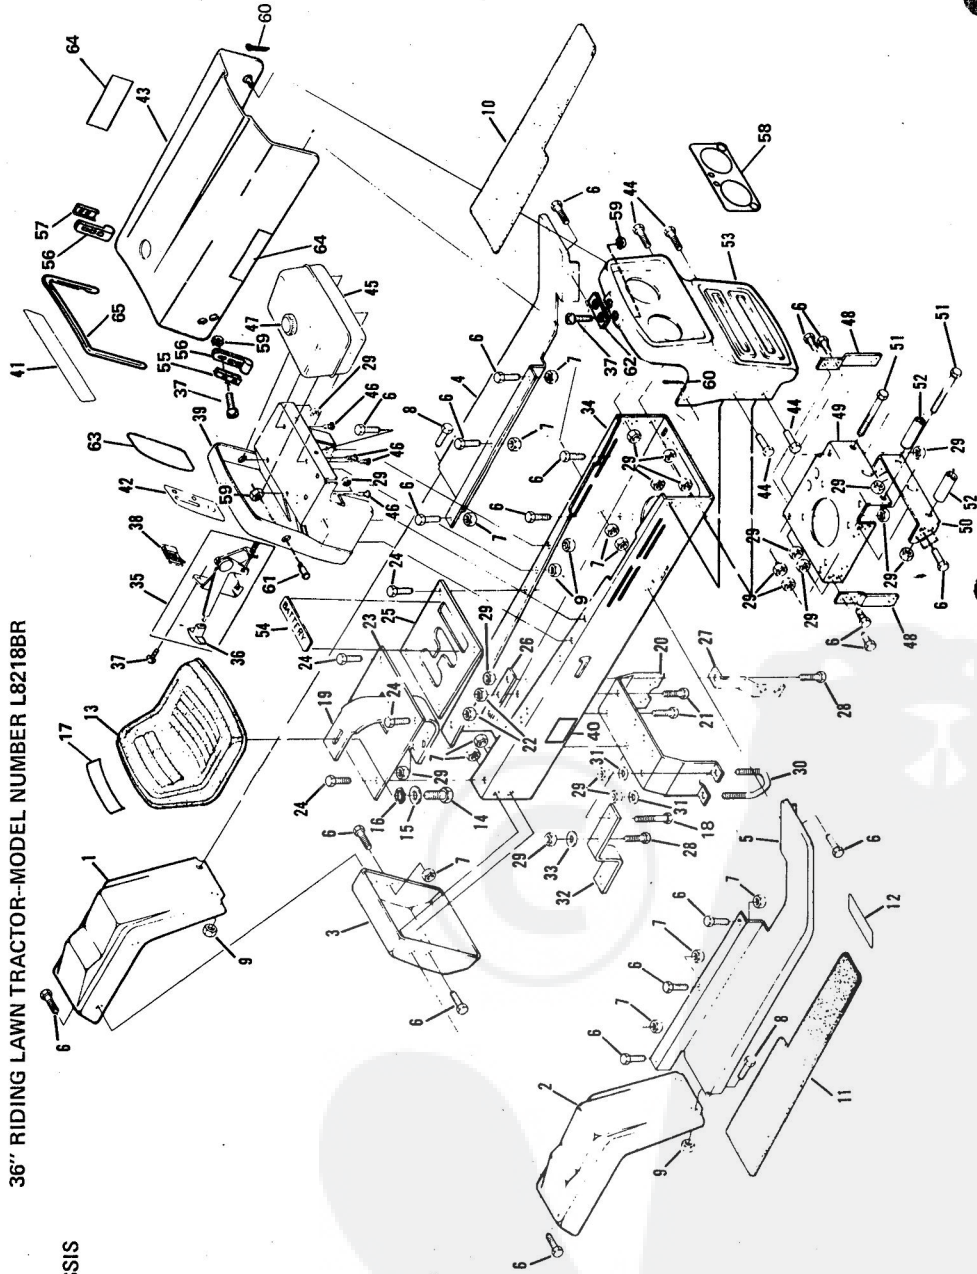

REPAIR PARTS

36" RIDING LAWN TRACTOR--MODEL NUMBER L8218BR

CHASSIS

REPAIR PARTS

36" RIDING LAWN TRACTOR--MODEL NUMBER L8218BR

CHASSIS

KEY NO.	PART NO.	DESCRIPTION	KEY NO.	PART NO.	DESCRIPTION
1	388J	Fender - L.H.	35	74866	Throttle Control Lever (Inc. Key No. 36)
2	677A15	Rear Cover Ass'y.	36	61159	*Knob - Throttle Control
3	386J	Foot Rest - L.H.	37	6005P	*Screw, Machine No. 10 - 24 x 1/2
4	387J	Foot Rest - R.H.	38	60891	Nut, Speed No. 10 - 24
5	3010P	*Bolt, Hex Head 5/16 - 18 x 3/4	39	677A13	Dash Weldment
6	67818	Nut, Lock 5/16 - 18	40	75078	Decal - 8"
7	54262	Screw, Hex Head w/Washer 5/16 - 18 x 5/8	41	655J	Decal - Dash Instructions
8	65221	Nut, Lock 5/16 - 18	42	482J	Decal - Dash Controls
9	73302	Foot Rest Pad, L.H.	43	677A12	Hood Weldment
10	73303	Foot Rest Pad, R.H.	44	71949	Screw, Hex Washer Hd. 5/16 - 18 x 3/4
11	376J	Decal - Clutch and Brake	45	73427	Fuel Tank
12	476J	Seat	46	68346	Screw, Thd. Cutting 1/4 - 20 x 3/4
13	3042P	*Bolt, Hex Head 1/2 - 13 x 1	47	74145	Fuel Cap
14	53084	Washer, .531 x 1.187 x .127	48	71190	Brake Rod Bracket
15	1000P	*Washer, Lock 1/2	49	71177	Engine Base
16	245J	Decal - Seat	50	71178	Rocker Bar Support
17	52404	Bolt, Hex Head 5/16 - 18 x 1 - 1/4	51	3271P	*Bolt, Hex Head 5/16 - 18 x 2 - 3/4
18	73790	Seat Spring	52	71431	Bushing
19	73791	Transaxle Support	53	374J	Grill Frame
20	3023P	*Bolt, Hex Head 3/8 - 16 x 1	54	74307	Battery Cap
21	65543	Nut, Lock 3/8 - 16	55	8935R	Hood Latch Cover - R.H.
22	383J	Cover Plate	56	8889R	Hood Latch
23	71263	Screw, Hex Hd. Thd. Cutting 5/16 - 18 x 1/2	57	9015R	Hood Latch Cover - L.H.
24	677A53	Chassis Cover	58	602J	Decal - Headlight
25	71507	Support	59	561P	Nut, Keys No. 10 - 24
26	71198	Axle Strap	60	2503P	*Cotter Pin 3/32 x 3/4
27	3011P	*Bolt, Hex Head 5/16 - 18 x 1	61	8753R	Hood Latch Pin
28	67818	Nut, Lock 5/16 - 18	62	470J	Hood Bumper
29	71606	Clamp	63	481J	Decal - Dash - L.H.
30	59944	Washer, .312 x .750 x .127	64	242J	Decal, Hood Sides
31	71205	Tow Hitch	65	892J	Hood Strip
32	62735	Washer, .375 x 1.250 x .201	...	941J	Warranty Tag
33	73789	Chassis			
34					

*STANDARD HARDWARE--PURCHASE LOCALLY