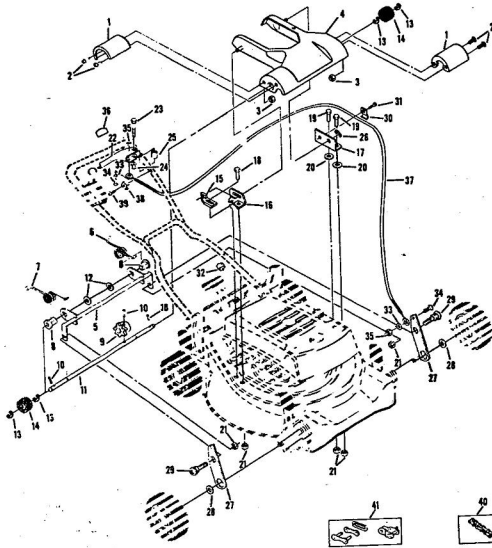

ROPER 20" WHIP STIK™. 4.0 H.P. 164CC REAR BAGGER POWER PROPELLED LAWN MOWER
MODEL NUMBER M6577AR
REPAIR PARTS

ROPER 20" WHIP STIK™. 4.0 H.P. 164CC REAR BAGGER POWER PROPELLED LAWN MOWER
MODEL NUMBER M6577AR

Ref. No.	Part No.	Part Name	Ref. No.	Part No.	Part Name
1	73629	Drive Cover	23	72978	Bolt, Shoulder (Special) 1/4-28 X 1 5/8
2	73126	Screw, Machine #10-24 X 1/2	24	72979	Nut, Shoulder (Special) 1/4-28
3	53491	Nut, Lock #10-24	25	73405	Sprocket
4	73787	Chain Cover Assembly	26	52565	E-Ring 3/8 Shaft
5	73626	Yoke Assembly	27	74162	Lower Link
6	73115	Spring - L.H.	28	74232	Washer, Flat Steel .531-1.187 X .148
7	73172	Spring - R.H.	29	73916	Bolt, Shoulder (Special) 1/4-20
8	73507	Bearing	30	73216	Retainer
9	73696	Sprocket	31	55187	Screw, Self-Tapping 5/16-18 X 3/4
10	52379	Spring Pin 3/16 X 1	32	58991	Control Cable Clip
11	73628	Drive Shaft	33	74190	Sprocket
12	73928	Washer, Flat Steel .828-1.25 X .028	34	57155	Screw, Machine #10-24 X 5/8
13	52364	E-Ring 5/8 Shaft	35	69180	Nut, Lock #10-24
14	69773	Driver	36	73442	Decal - Clutch
15	75043	Pivot Adjusting Bracket	37	74159	Cable
16	74617	Pivot - R.H.	38	73755	Cable Clamp
17	74618	Pivot - L.H.	39	68662	Screw, Self-Tapping #10 X 7/8
18	54955	Screw, Hex Head 1/4-20 X 5/8	40	74787	Chain #65 (44 Pitches)
19	73243	Screw, Hex Head 1/4-20 X 7/8	41	60472	Repair Link Kit (incl. Offset and Connecting Link)
20	70080	Washer, Flat Steel .405-.860 X 1/4			
21	74218	Nut, Lock 1/4-20			
22	74161	Lever