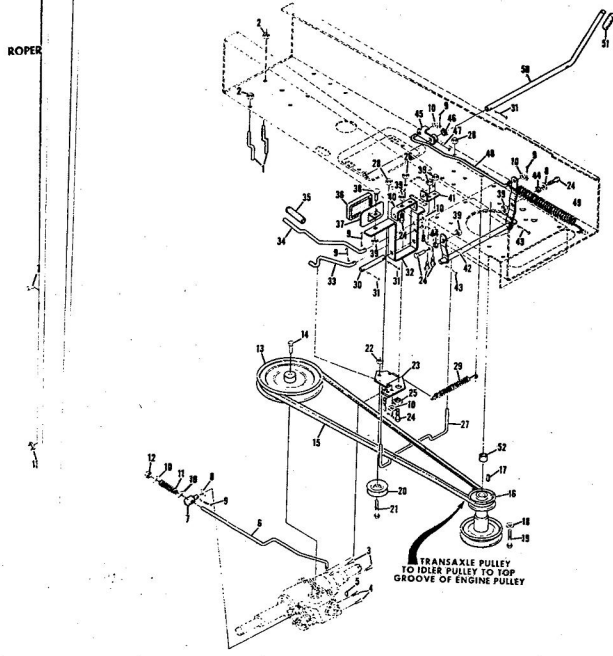

ROPER RALLY 36" LAWN TRACTOR MODEL NUMBER L86156R1

ROPER RALLY 36" LAWN TRACTOR MODEL NUMBER L86156R1

ROPER RALLY 36" LAWN TRACTOR MODEL NUMBER L86156R1