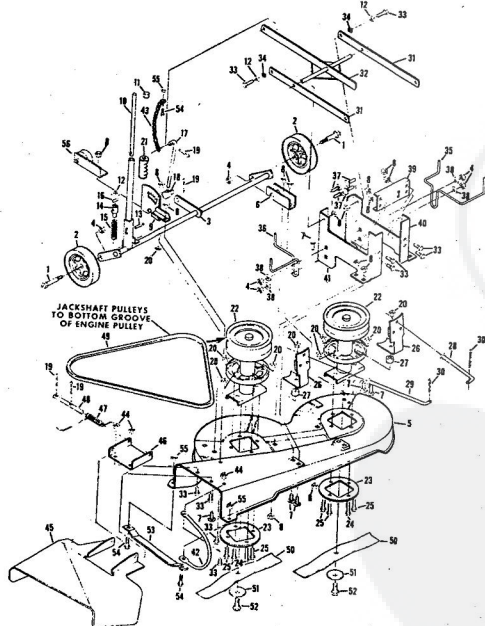

INSERT REPLACEMENT SHEETS TO OWNERS MANUAL
8 HP ROPER RALLY TRACTOR MODEL NUMBER 16356R
(SHEETS 24 and 25)

(FOR REPAIR PARTS ORDER FROM THIS REPLACEMENT SHEET)

INSERT
REPLACEMENT SHEETS TO OWNERS MANUAL
8 HP ROPER RALLY TRACTOR MODEL NUMBER 16356R
(SHEETS 24 and 25)