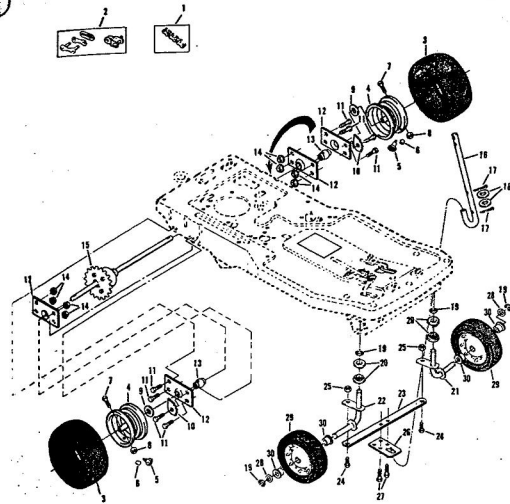

327 AR

ROPER 32" REAR ENGINE RIDING LAWN MOWER ELECTRIC START 8.0 H.P. MODEL NUMBER K

ROPER 32" REAR ENGINE RIDING LAWN MOWER ELECTRIC START 8.0 H.P. MODEL NUMBER K8327 AR