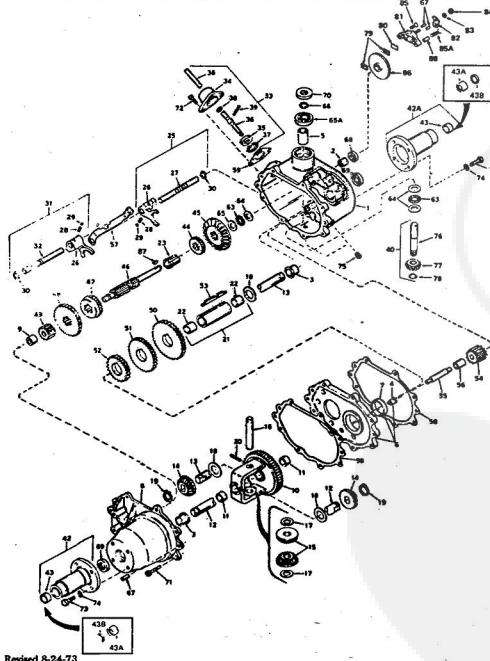

TRANSAXLE NO. 794126 MODEL NUMBER: 143.649