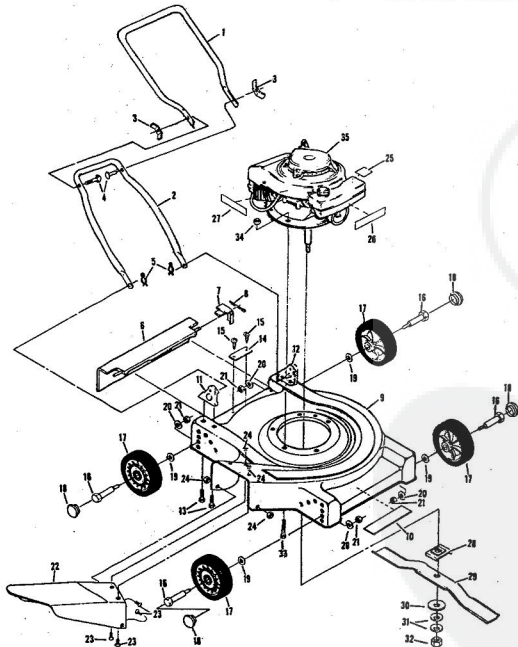

REPAIR PARTS

ROPER 20" 85CC 3.0 H.P. ROTARY LAWN MOWER MODEL NUMBER M117BR

REPAIR PARTS

Ref. No.	Part No.	Part Name	Ref. No.	Part No.	Part Name
1	64932	Handle - Upper	20	54005	Washer, Flat Steel .405-.860 X .095 (R.R.-L.R.-R.F.-L.F.)
2	62362	Handle - Lower	21	74400	Nut, Lock 3/8-16 (R.R.-L.R.-R.F.-L.F.)
3	67504	Wing Nut 5/16-18	22	67731	Discharge Guard
4	58714	Bolt, Handle 5/16-18 X 1 3/4	23	69179	Screw, Machine #10-24 X 1/2
5	51793	Hairpin Cutter	24	69180	Nut, Lock #10-24
6	72502	Rear Skirt	25	73221	Decal - Fuel Mixture (Furnished With Engine)
7	72503	Skirt Keeper	26	69226	Decal-Throttle (Tecumseh Products Co.)
8	63640	Cutter Pin - 3/4	27	69229	Decal-Instruction (Tecumseh Products Co.)
9	79262	Housing W/Silk Screwing W/Decal (incl. Ref. #10)	28	69226	Blade Flange Assembly
10	73221	Decal - Housing	29	69229	Blade
11	62886	Handle Bracket Assembly-Right	30	69385	Washer, Blade
12	62887	Handle Bracket Assembly-Left	31	54867	Washer, Spring (Belleville Type)
13	55187	Screw, Self-Topping 5/16-18 X 3/4	32	51433	Nut, Lock #10-24
14	75222	Number Plate	33	68205	Screw, Machine Hex Head W/Lock Washer 5/16-18 X 7/8
15	54562	Screw, Self-Topping #10-24 X 1/2	34	74399	Engine-Model (AV 5.2 Type 670-83A) (3.0 H.P.) (Tecumseh Products Company)
16	60838	Axle Bolt 3/8-16 (R.R.-L.R.-R.F.-L.F.)	35	75186	Parts List - Owner's Manual
17	75071	Wheel and Tire Assembly-7"			
18	67360	Hub Cap (R.R.-L.R.-R.F.-L.F.)			
19	70080	Washer, Flat Steel .405-.860 X .250 (R.R.-L.R.-R.F.-L.F.)