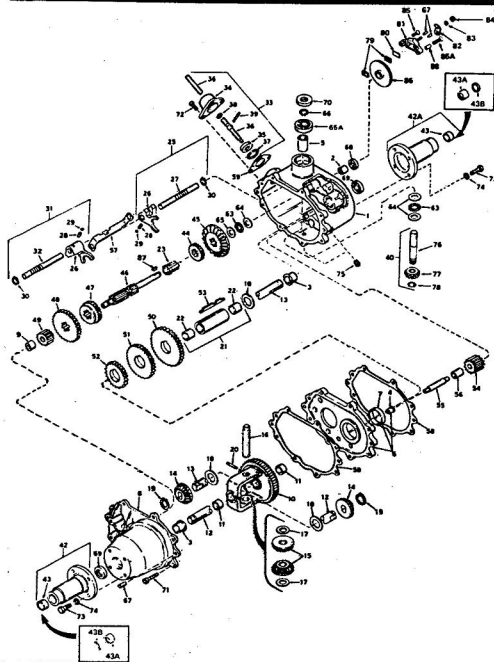

TRANSAXLE NO. 794126

MODEL NUMBER: 143.649