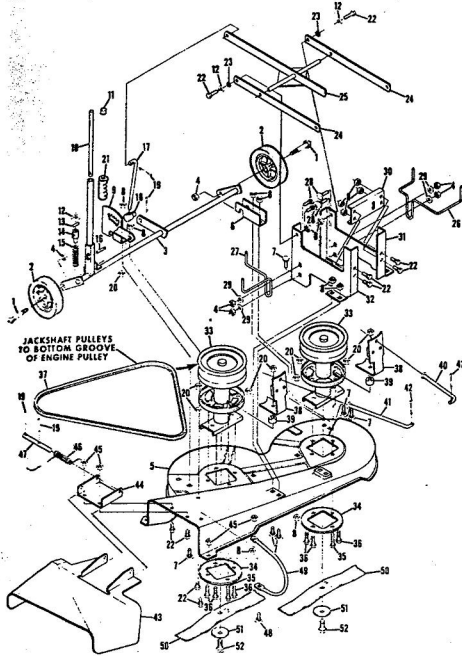

ROPER RALLY 36" LAWN TRACTOR MODEL NUMBER L86156R1

ROPER RALLY 36" LAWN TRACTOR MODEL NUMBER L86156R1