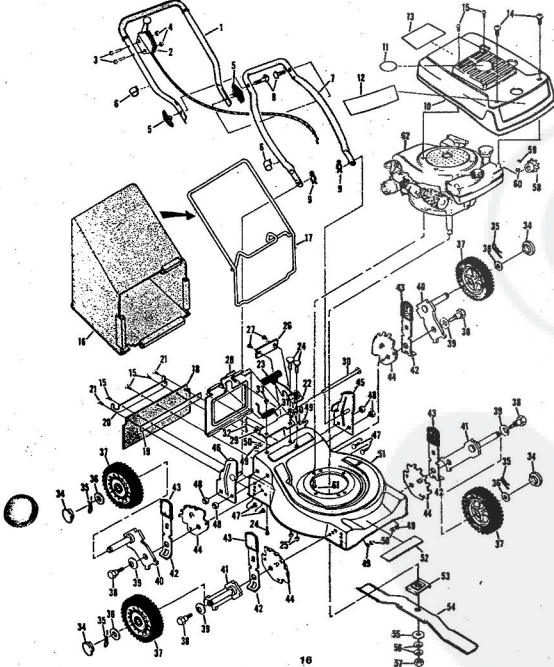

ROPER 20" REAR BAGGER 164CC 4.0H.P. POWER PROPELLED LAWN MOWER MODEL NUMBER M6537AR
REPAIR PARTS

ROPER 20" REAR BAGGER 164CC 4.0HP. POWER PROPELLED LAWN MOWER MODEL NUMBER