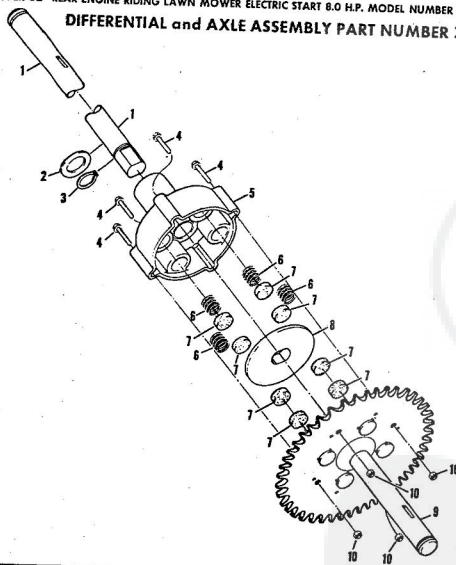

Ref. No.	Part No.	Part Name	Ref. No.	Part No.	Part Name
1	79099	Slip Axle	5	79022	Housing W/Bearings
2	78982	Washer, Thrust .751-1.250 X .0478	6	78799	Spring
3	58586	Retaining Ring	7	78976	Friction Block
4	79017	Screw, Machine Sealed Washer Head 5/16-24 - 2	8	78976	Drive Disc
			9	79100	Fixed Axle Assembly
			10	79018	Nut, Lock 5/16-24