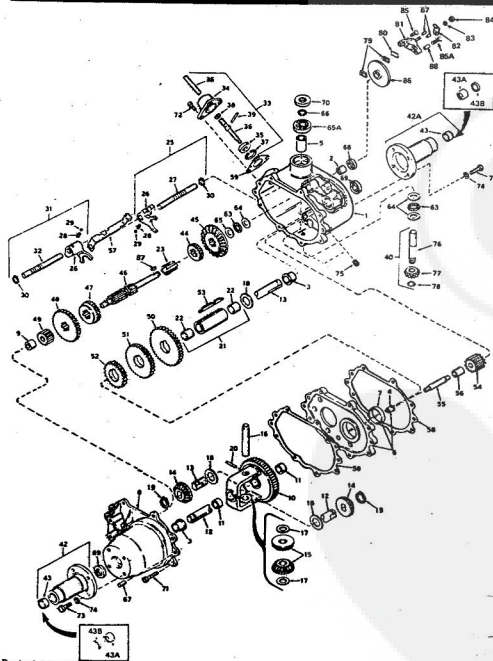

8H.P. ROPER RALLY LAWN TRACTOR MODEL NUMBER 186356R

TRANSAXLE NO. 794126

MODEL NUMBER: 143.649