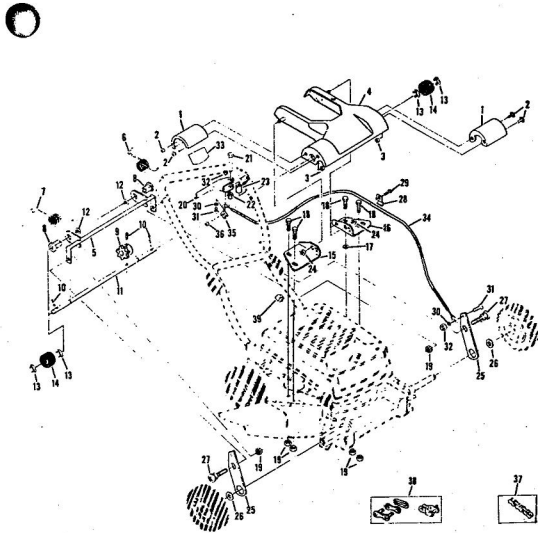

ROPER 20" WHIP STIK™ 164CC 4.0 H.P. POWER-PROPELLED LAWN MOWER MODEL NUMBER M6187BR
REPAIR PARTS

ROPER 20" WHIP STIK™ 164CC 4.0 H.P. POWER PROPELLED LAWN MOWER MODEL NUMB

Ref. No.	Part No.	Part Name	Ref. No.	Part No.	Part Name
1	73629	Drive Cover	22	72979	Nut, Shoulder (Special) 1/4-2
2	75136	Screw, Machine #10-24 X 1/2	23	73405	Spacer
3	53491	Nut, Lock #10-24	24	92561	E-Ring 3/8 Shaft
4	73787	Chain Cover Assembly	25	74162	Lower Link
5	73626	Yoke Assembly	26	74232	Washer, Flat Steel .531-1.187
6	73115	Spring - L.H.	27	73916	Bolt, Shoulder (Special) 1/4-2
7	73172	Spring - R.H.	28	73276	Retainer
8	73887	Bearing	29	55197	Screw, Self-Tapping 5/16-18 X 3/4
9	73696	Sprocket - 8 Tooth	30	74190	Spacer
10	52379	Spring Pin 3/16 X 1	31	57155	Screw, Machine #10-24 X 5/8
11	73628	Drive Shaft	32	69180	Nut, Lock #10-24
12	73928	Washer, Flat Steel .828-1.25 X .028	33	73442	Decal - Clutch
13	52364	E-Ring 5/8 Shaft	34	74158	Cable
14	67973	Driver	35	73755	Cable Clamp
15	75819	Pivot - R.H.	36	68662	Screw, Self-Tapping #10 X 7/16
16	73214	Pivot - L.H.	37	74787	Repair Link Kit (Incl. Offset and Connecting Link)
17	63128	Washer, Flat Steel .265-3/4 X .082	38	60472	Cable Clip
18	54595	Screw, Hex Head 1/4-20 X 5/8	39	58891	
19	74218	Nut, Lock 1/4-20			
20	74161	Lever			
21	72978	Bolt, Shoulder (Special) 1/4-28 X 1 5/8