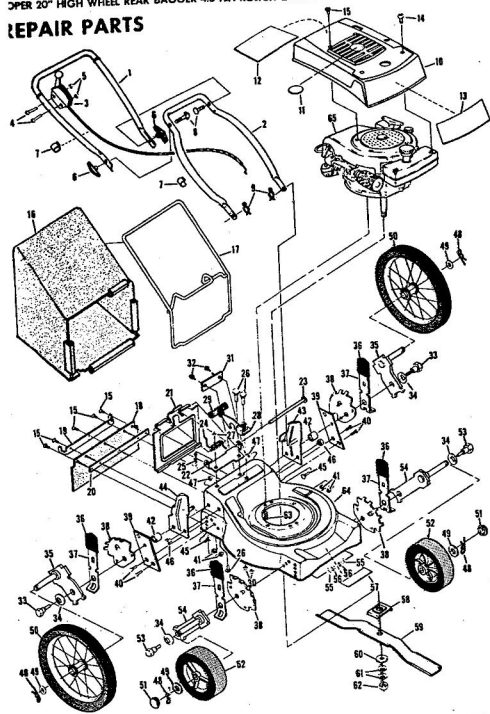

ROPER 20" HIGH WHEEL REAR BAGGER 4.0 H.P. ROTARY LAWN MOWER MODEL NUMBER M6517BR

REPAIR PARTS

ROPER 20" HIGH WHEEL REAR BAGGER 4.0 H.P. ROTARY LAWN MOWER MODEL NUMBER M6517AR