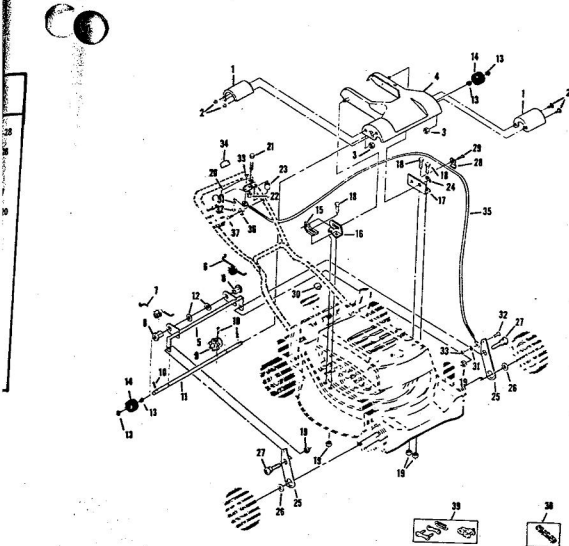

M6537AR

ROPER 20" REAR BAGGER 164CC 4.0 H.P. POWER-PROPELLED LAWN MOWER MODEL NUMBER M6537BR

ROPER 20" REAR BAGGER 164CC 4.0HP. POWER PROPELLED LAWN MOWER MODEL NU

Ref. No.	Part No.	Part Name	Ref. No.	Part No.	Part Name
1	73629	Drive Cover	21	72978	Bolt, Shoulder (Special) 1 X 1 5/8
2	75136	Screw, Machine #10-24 X 1/2	22	72979	Nut, Shoulder (Special) 1, 1/2
3	53671	Nut, Lock #10-24	23	73405	Sprocket
4	73787	Chain Cover Assembly	24	52365	E-Ring 3/8 Shaft
5	74636	Yoke Assembly	25	74162	Lower Link
6	73115	Spring - L.H.	26	74232	Washer, Flat Steel .531-1 X 1/8
7	73172	Spring - R.H.	27	73916	Bolt, Shoulder (Special) 1 X 1/8
8	70987	Bearing	28	73276	Retainer
9	73696	Sprocket - 8 Tooth	29	55187	Screw, Self-Tapping 5/16 X 3/4
10	52329	Spring Pin 3/16 X 1	30	58891	Control Cable Clip
11	73628	Driven Shaft	31	74190	Spacer
12	73928	Washer, Flat Steel .828-1.25 X .028	32	57155	Screw, Machine #10-24 X 1/2
13	52364	E-Ring 5/8 Shaft	33	69180	Decal - Clutch
14	67973	Driver	34	73442	Cable
15	73043	Pivot Adjusting Bracket	35	74139	Cable Clamp
16	74617	Pivot - R.H.	36	73755	Screw, Self-Tapping #10-24 X 3/4
17	74618	Pivot - L.H.	37	75408	Chain, #65, (44 Pitches)
18	54393	Screw, Hex Head 1/4-20 X 5/8	38	74787	Repair Link Kit (Incl. Olds Connecting Link)
19	74218	Nut, Lock 1/4-20	39	60472	
20	74161	Lever			

37BR

ROPER 20" WHIP STIK™ 4.0 H.P. 164CC REAR BAGGER POWER PROPELLED LAWN MOWER MODEL NUMBER M6577AR