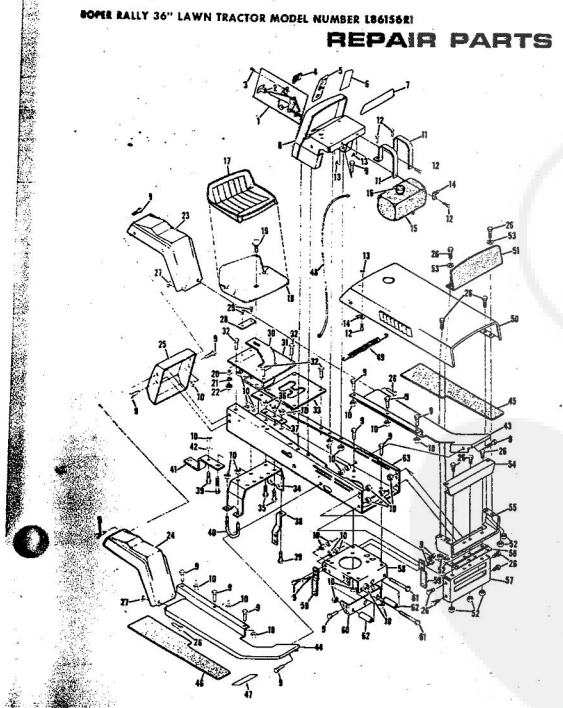

ROPER RALLY 36" LAWN TRACTOR MODEL NUMBER L86156R

Ref. No.	Part No.	Part Name	Ref. No.	Part No.	Part Name
1	371676	Remote Control Assembly (Incl. Ref. #2)	32	371263	Screw, Hex Head Thread Cutting 5/16-18 x 1/2
2	341159	Knob - Remote Control	33	375333	Chassis Cover
3	341945	Screw, Machine Phil. #10-24 x 1/2	34	371197	Transaxle Support
4	382891	Nut, Speed #10-24	35	364605	Ball, Hex Head 3/8-16 x 1
5	371098	Decal - Dash - R.H.	36	365543	Nut, Lock 3/8-16
6	371928	Decal - Dash - L.H.	37	371507	Support
7	371700	Decal - Dash - Instructions	38	371198	Axle Strip
8	371688	Dash Assembly	39	353068	Ball, Hex Head 5/16-18 x 1
9	351650	Ball, Hex Head 5/16-18 x 3/4	40	371605	Clamp
10	368478	Nut, Lock 5/16-18	41	371205	Tow Hitch
11	371755	Clamp - Fuel Tank	42	362735	Washer, Flat Steel .375-1.250 x .201
12	357988	Ball, Hex Head 1/4-20 x 3/4	43	371212	Foot Rest - L.H.
13	352601	Nut, Lock 1/4-20	44	371213	Foot Rest - R.H.
14	372012	Clevis Lanyard	45	373302	Foot Rest Pad - L.H.
15	371254	Tank, Fuel	46	373303	Foot Rest Pad - R.H.
16	371256	Fuel Cap	47	368506	Decal - Clutch and Brake
17	368581	Seat Pad	48	372011	Hood Cable
18	368580	Seat Pan	49	372004	Spring
19	355228	Ball, Carriage 1/2-13 x 1	50	371941	Hood Assembly
20	352084	Washer, Flat Steel .331-1.187 x .127	51	371913	Hood Insert
21	318810	Washer, Lock 1/2	52	354922	Nut, Keys 5/16-18
22	352900	Nut, Hex 1/2-13	53	356806	Washer, Flat Steel .328-.750 x .063
23	371214	Fender - L.H.	54	372998	Insert Panel - Frame
24	371215	Fender - R.H.	55	371911	Panel Frame
25	372216	Rear Cover Assembly	56	372191	Hinge
26	354262	Screw, Machine w/Lock Washer 5/16-18 x 5/8	57	372630	Grill Frame - Lower
27	365221	Nut, Keys 5/16-18	58	371177	Engine Base
28	373330	Number Plate	59	371190	Brake Rod Bracket
29	354262	Screw, Self-Tapping #10-24 x 3/8	60	381178	Rocker Bar Support
30	371196	Seat Spring	61	353964	Ball, Hex Head 5/16-18 x 2 3/4
31	371261	Cover Plate	62	371431	Spacer
			63	372343	Chassis