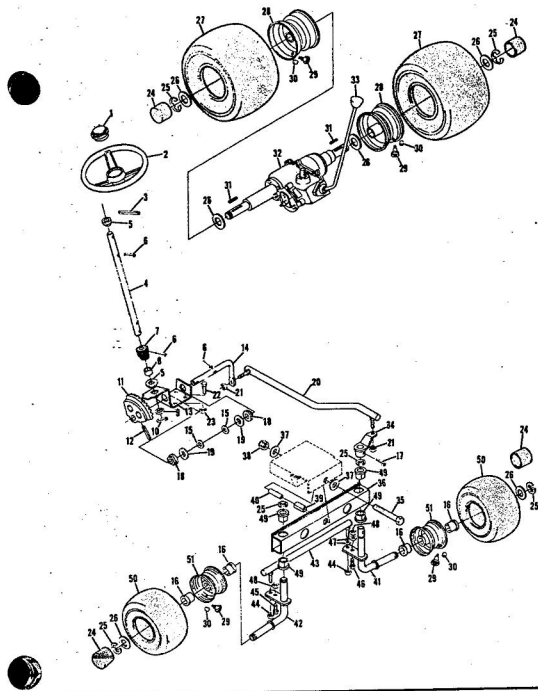

10H.P. ROPER RALLY LAWN TRACTOR MODEL NUMBER L06356R1

10H.P. ROPER RALLY LAWN TRACTOR MODEL NUMBER L06356R1