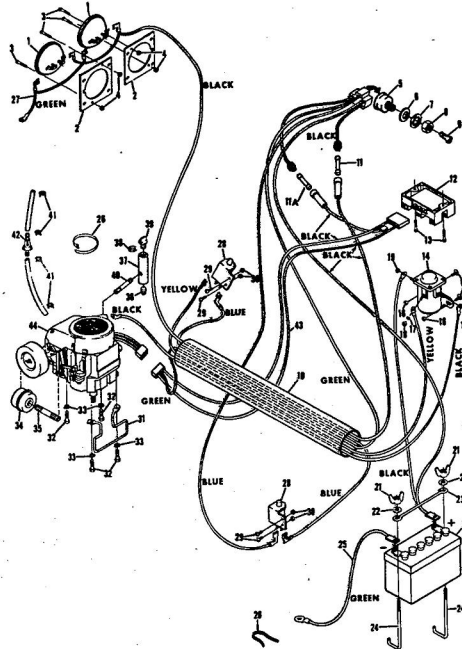

10H.P. ROPER RALLY LAWN TRACTOR MODEL NUMBER L06356R1