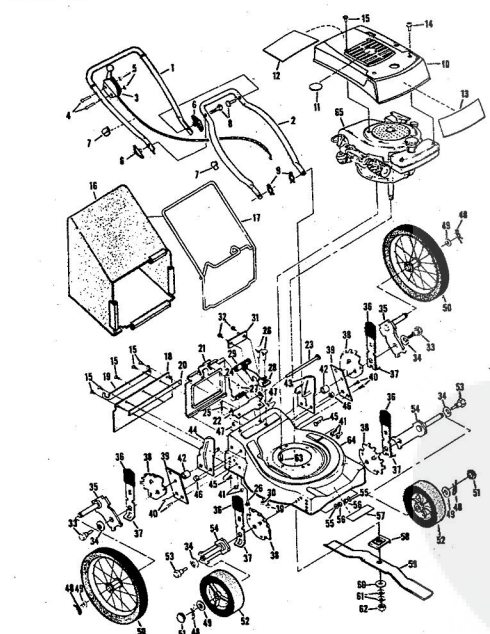

ROPER 20" HIGH WHEEL REAR BAGGER 4.0 H.P. ROTARY LAWN MOWER MODEL NUMBER M6517BR