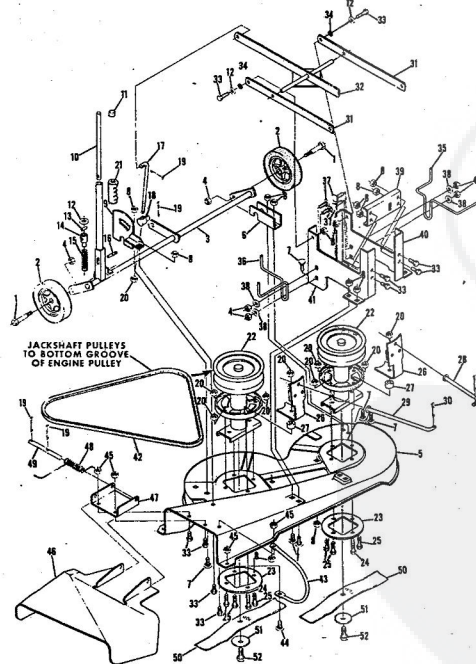

10H.P. ROPER RALLY LAWN TRACTOR MODEL NUMBER L06356R1

10H.P. ROPER RALLY LAWN TRACTOR MODEL NUMBER L06356R1