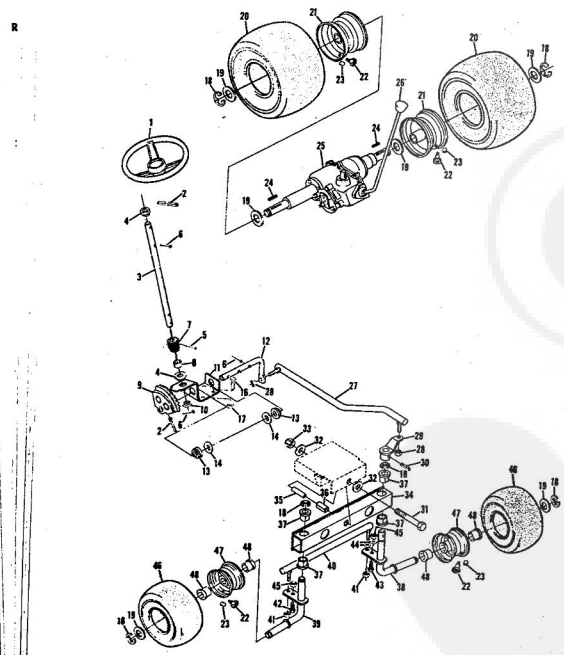

ROPER RALLY 36" LAWN TRACTOR MODEL NUMBER L86156R1

ROPER RALLY 36" LAWN TRACTOR MODEL NUMBER L86156R1