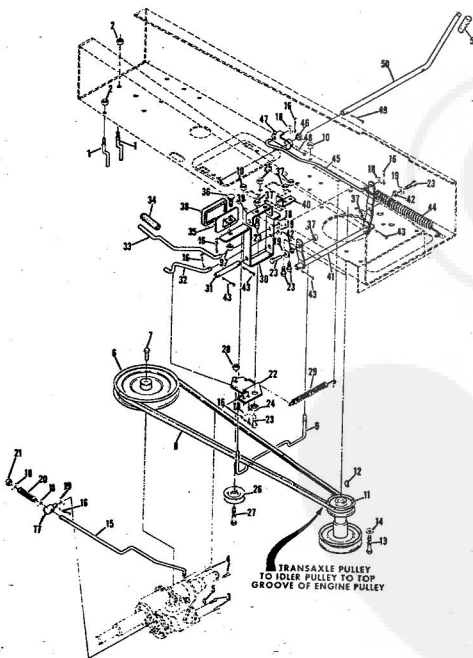

8H.P. ROPER RALLY LAWN TRACTOR MODEL NUMBER L86356R

8H.P. ROPER RALLY LAWN TRACTOR MODEL NUMBER L86356R