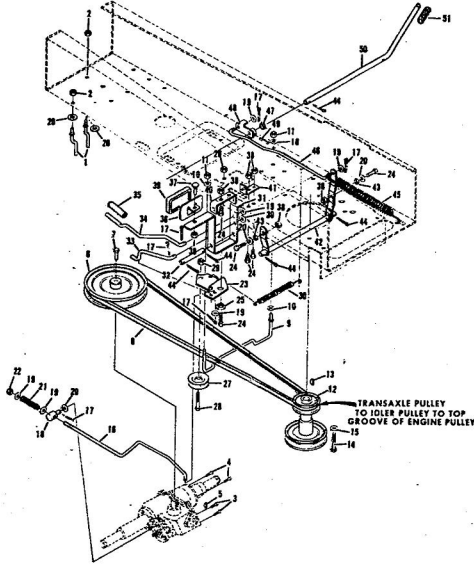

ROPER 36" LAWN TRACTOR 8.0 H.P. ELECTRIC START MODEL NO. L8217AR