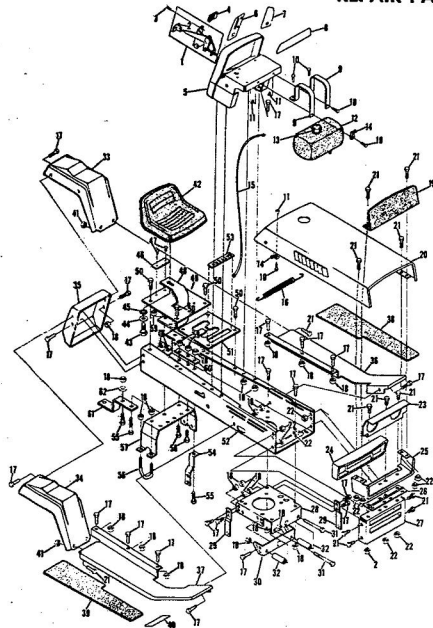

REPAIR PARTS

8H.P. ROPER RALLY LAWN TRACTOR MODEL NUMBER L86356R