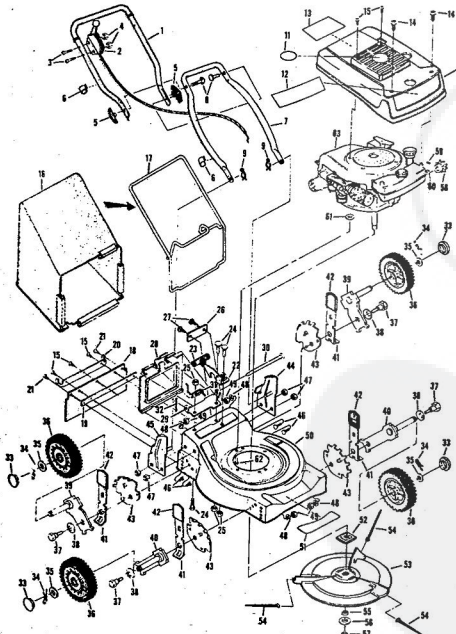

REPAIR PARTS

ROPER 20" WHIP STIK™ 4.0 H.P. 164CC REAR BAGGER POWER PROPELLED LAWN MOWER MODEL NUMBER M6577