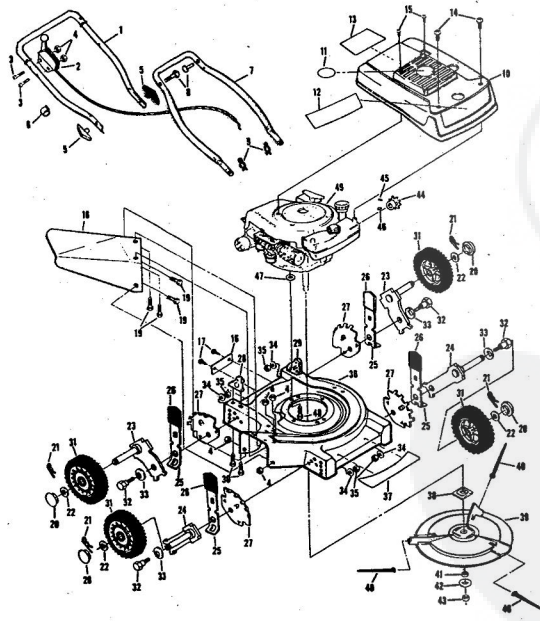

ROPER 20" WHIP STIK™. 164CC 4.0 H.P. POWER-PROPELLED LAWN MOWER MODEL NUMBER M6187BR
REPAIR PARTS

ROPER 20" WHIP STIK™. 164CC 4.0 H.P. POWER-PROPELLED LAWN MOWER MODEL NUMBER M6187BR