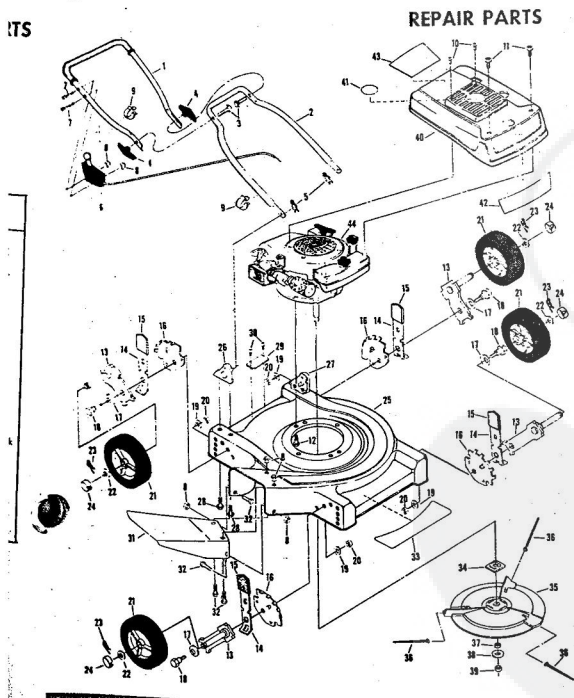

ROPER 20" HIGH WHEEL REAR BAGGER 4.0 H.P. ROTARY LAWN MOWER MODEL NUMBER M6517AR

ROPER 20" 3.5HP. 148CC ROTARY LAWN MOWER MODEL NUMBER M417AR