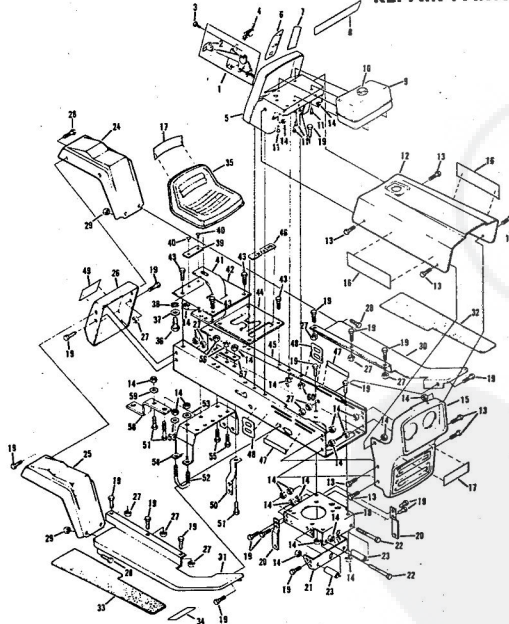

ROPER 36" LAWN TRACTOR 8.0 H.P. ELECTRIC START MODEL NO. L8217AR

REPAIR PARTS

ROPER 36" LAWN TRACTOR 8.0 H.P. ELECTRIC START MODEL NO. L8217AR