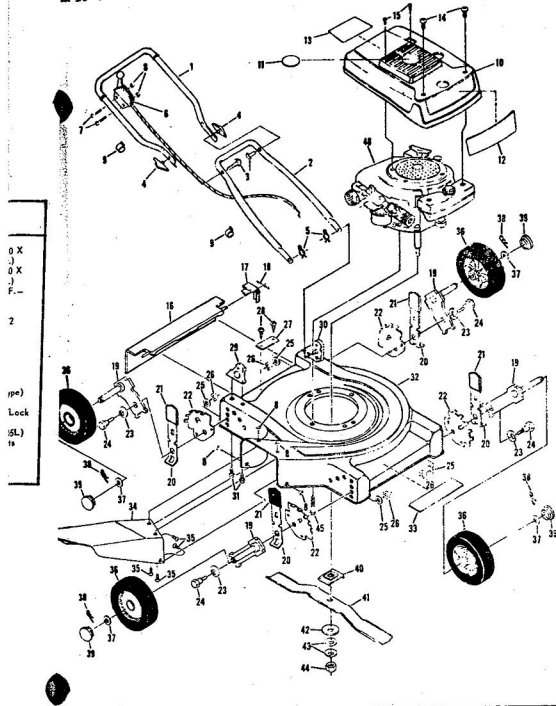

ROPER 20" WHIP STIK™ 3.5 H.P. LAWN MOWER MODEL NUMBER M4167AR

ROPER 20" 3.5HP. 148CC ROTARY LAWN MOWER MODEL NUMBER M417AR