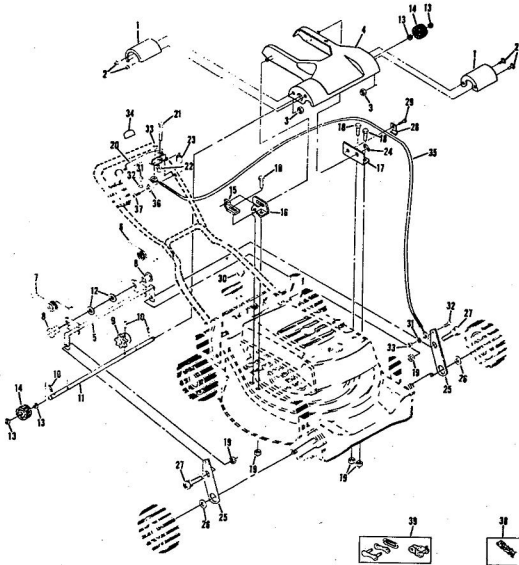

ROPER 20" REAR BAGGER 164CC 4.0HP. POWER PROPELLED LAWN MOWER MODEL NUMBER M6537AR

ROPER 20" REAR BAGGER 164CC 4.0HP. POWER PROPELLED LAWN MOWER MODEL NUMBER M65

Ref. No.	Part No.	Part Name	Ref. No.	Part No.	Part Name
1	73629	Drive Cover	21	72978	Bolt, Shoulder (Special) 1/4-28 X 1 5/8
2	75126	Screw, Machine #10-24 X 1/2	22	72979	Nut, Shoulder (Special) 1/4-28
3	53601	Nut, Lock #10-24	23	73405	Spacer
4	73787	Chain Cover Assembly	24	52365	E-Ring 3/8 Shaft
5	72626	Yoke Assembly	25	74162	Lower Link
6	73115	Spring - L.H.	26	74232	Washer, Flat Steel .531-1.187 X .146
7	73172	Spring - R.H.	27	73916	Bolt, Shoulder (Special) 1/4-20 X 3/4
8	73087	Bearing	28	73276	Retainer
9	73696	Sprocket - 8 Tooth	29	55187	Screw, Self-Tapping 5/16-18 X 3/4
10	52379	Spring Pin 3/16 X 1	30	58891	Control Cable Clip
11	73628	Drive Shaft	31	74190	Spacer
12	73928	Washer, Flat Steel .828-1.25 X .028	32	57155	Screw, Machine #10-24 X 5/8
13	52264	E-Ring 5/8 Shaft	33	69100	Nut, Lock #10-24
14	67973	Drive Adjusting Bracket	34	73442	Decal - Chain
15	73043	Pivot Adjusting Bracket	35	74159	Cable Clamp
16	74617	Pivot - R.H.	36	73755	Cable Clamp
17	74618	Pivot - L.H.	37	68662	Screw, Self-Tapping #10 X 7/8
18	54395	Screw, Hex Head 1/4-20 X 5/8	38	74787	Repair Link Kit (incl. Offset and Connecting Link)
19	74218	Nut, Lock 1/4-20	39	60472	
20	74161	Lever