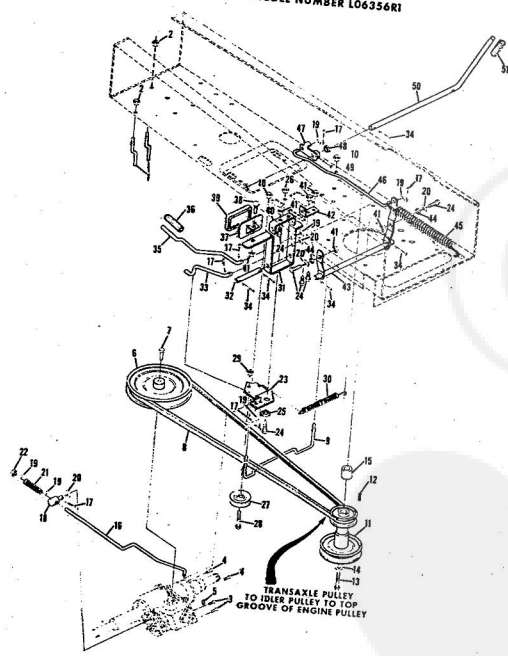

10HP. ROPER RALLY LAWN TRACTOR MODEL NUMBER L06356R1