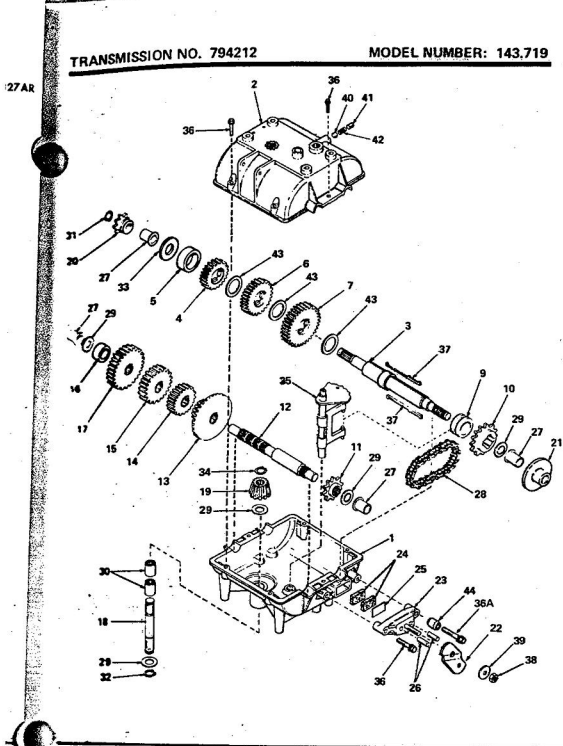

ROPER 32" REAR ENGINE RIDING LAWN MOWER ELECTRIC START 8.0 H.P. MODEL NUMBER K8327AR
DIFFERENTIAL and AXLE ASSEMBLY PART NUMBER 73523

Ref. No.	Part No.	Part Name	Ref. No.	Part No.	Part Name
1	79099	Slip Axle	5	79022	Housing W/Bearings
2	78982	Washer, Thrust .751-1.250 X .0478	6	78799	Spring
3	58586	Retaining Ring	7	78976	Friction Block
4	79017	Screw, Machine Sealed Washer Head 5/16-24 - 2	8	78976	Drive Disc
			9	79100	Fixed Axle Assembly
			10	79018	Nut, Lock 5/16-24

WIRING DIAGRAM

ROPER 32" REAR ENGINE RIDING LAWN MOWER ELECTRIC START 8.0 H.P. MODEL NUMBER K8327AR

TRANSMISSION NO. 794212			MODEL NUMBER: 143.71		
Ref. No.	Part No.	Part Name	Ref. No.	Part No.	Part Name
	794212	Complete Transmission	25	790007	Plate, Brake pad
1	770061	Case, Transmission	26	786026	Pin, Dowel
2	772070	Cover, Transmission	27	780106	Bushing, Flanged
3	776162	Shaft, Output and Brake	28	786062	Chain, Roller (No. 41 chain, 22 links)
4	778121	Gear, Spur (20 teeth)	29	780072	Race, Thrust
5	780072	Spacer	30	780106	Bearing, Needle
6	778123	Gear, Spur (25 teeth)	31	792072	Ring, Retaining
7	778124	Gear, Spur (30 teeth)	32	792035	Ring, Retaining
8	784266	Collar, Shift	33	780109	Washer
9	786060	Sprocket (14 teeth)	34	788040	Ring, Retaining
10	786061	Sprocket (10 teeth)	35	784270	Rod & Fork Assy., Shift
11	786061	Sprocket (10 teeth)	36	792073	Screw, Hex hd. tapstite, 1/4-20 x 1-1/4
12	778134	Shaft, Counter	36A	792085	Screw, Hex hd. tapstite, 1/4-20 x 2-1/4
13	778109	Gear, Bevel (42 tooth and 15 tooth spur gear)	37	792089A	Key
14	778126	Gear, Spur (20 teeth)	38	792076	Nut, 5/16-24 lock
15	778127	Gear, Spur (25 teeth)	39	792076	Washer, Flat, 5/16
16	786071	Spacer	40	792077	Ball, Steel, 5/16"
17	778139	Gear, Spur (30 teeth)	41	792078	Screw, Set, 3/8-16 x 3/8
18	776135	Shaft, input	42	792079	Spring
19	778113	Bevel pinion, input	43	780108	Washer, Thrust
20	786047	Sprocket (8 teeth)	44	786067	Spacer
21	790003	Diak, Brake			
22	790004	Lever, Brake			
23	790005	Holder, Brake pad			
24	790006	Pad, Brake			