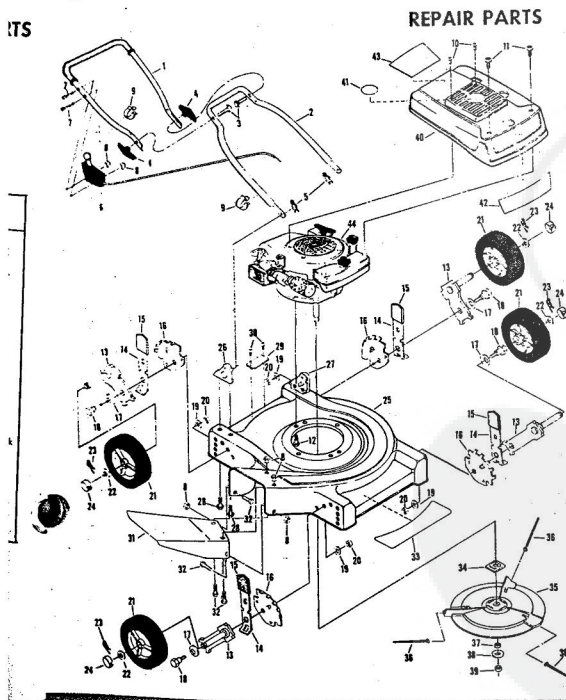

ROPER 20" 3.5HP. 148CC ROTARY LAWN MOWER MODEL NUMBER M417AR

ROPER 20" WHIP STIK™ 3.5 H.P. LAWN MOWER MODEL NUMBER M4167AR