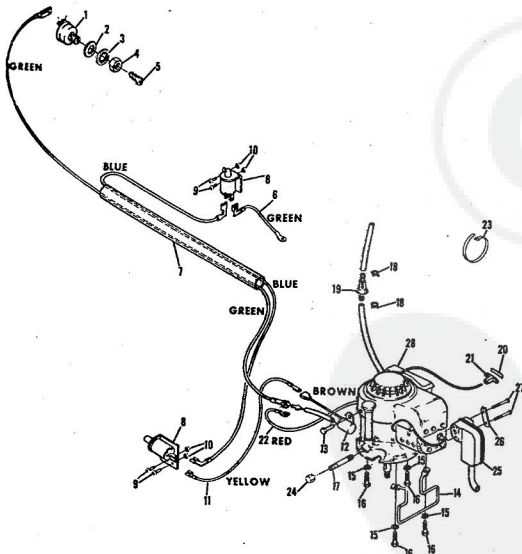

ROPER RALLY 36" LAWN TRACTOR MODEL NUMBER L86156R1

ROPER RALLY 36" LAWN TRACTOR MODEL NUMBER L86156R1