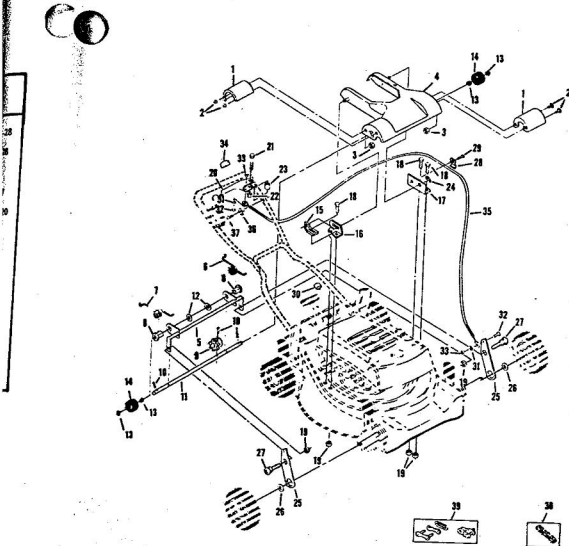

M6537AR

ROPER 20" REAR BAGGER 164CC 4.0 H.P. POWER-PROPELLED LAWN MOWER MODEL NUMBER M6537BR

ROPER 20" REAR BAGGER 164CC 4.0HP. POWER PROPELLED LAWN MOWER MODEL NU

Ref. No.	Part No.	Part Name	Ref. No.	Part No.	Part Name
1	73629	Drive Cover	21	72978	Bolt, Shoulder (Special) 1 X 1 5/8
2	75136	Screw, Machine #10-24 X 1/2	22	72979	Nut, Shoulder (Special) 1, 1/2
3	53671	Nut, Lock #10-24	23	73405	Sprocket
4	73787	Chain Cover Assembly	24	52365	E-Ring 3/8 Shaft
5	74636	Yoke Assembly	25	74162	Lower Link
6	73115	Spring - L.H.	26	74232	Washer, Flat Steel .531-1 X 1/8
7	73172	Spring - R.H.	27	73916	Bolt, Shoulder (Special) 1 X 1/8
8	70897	Bearing	28	73276	Retainer
9	73696	Sprocket - 8 Tooth	29	55187	Screw, Self-Tapping 5/16 X 3/4
10	52329	Spring Pin 3/16 X 1	30	58891	Control Cable Clip
11	74628	Driven Shaft	31	74190	Spacer
12	73928	Washer, Flat Steel .828-1.25 X .028	32	57155	Screw, Machine #10-24 X 1/2
13	52364	E-Ring 5/8 Shaft	33	69180	Decal - Clutch
14	67973	Driver	34	73442	Cable
15	75043	Pivot Adjusting Bracket	35	74139	Cable Clamp
16	74617	Pivot - R.H.	36	73755	Screw, Self-Tapping #10-X 3/4
17	74638	Pivot - L.H.	37	75408	Chain, #65, (44 Pitches)
18	54395	Screw, Hex Head 1/4-20 X 5/8	38	74787	Repair Link Kit (Incl. Olds Connecting Link)
19	74218	Nut, Lock 1/4-20	39	60472	
20	74161	Lever			

37BR

ROPER 20" WHIP STIK™. 4.0 H.P. 164CC REAR BAGGER POWER PROPELLED LAWN MOWER MODEL NUMBER M6577AR