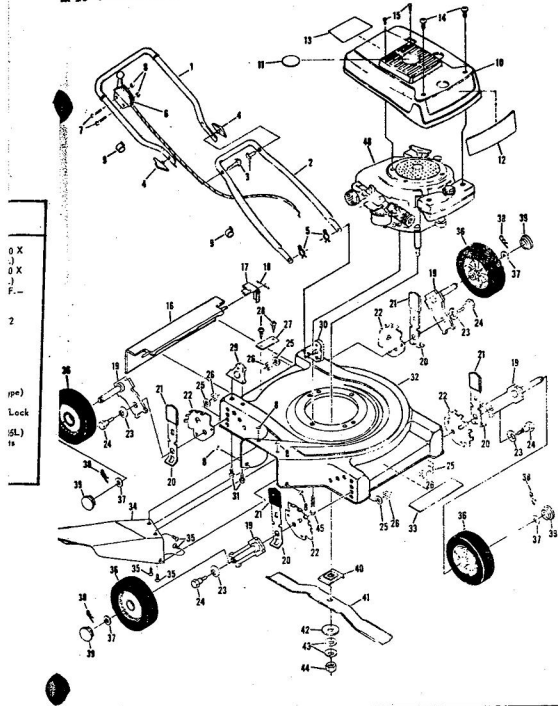

ROPER 20" 3.5HP. 148CC ROTARY LAWN MOWER MODEL NUMBER M417AR