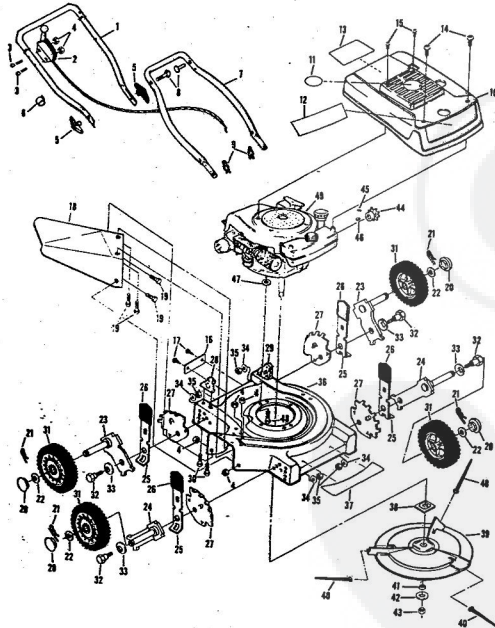

ROPER 20" WHIP STIK™ REAR BAGGER 4.0 H.P. ROTARY LAWN MOWER MODEL

ROPER 20" WHIP STIK™ 164CC 4.0 H.P. POWER PROPELLED LAWN MOWER MODEL NUMBER M6187AR
REPAIR PARTS