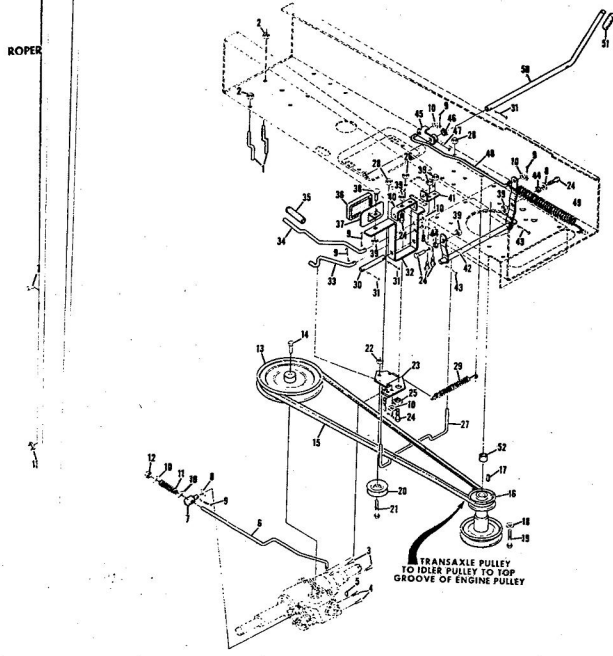

ROPER RALLY 36" LAWN TRACTOR MODEL NUMBER L86156R1

ROPER RALLY 36" LAWN TRACTOR MODEL NUMBER L86156R1