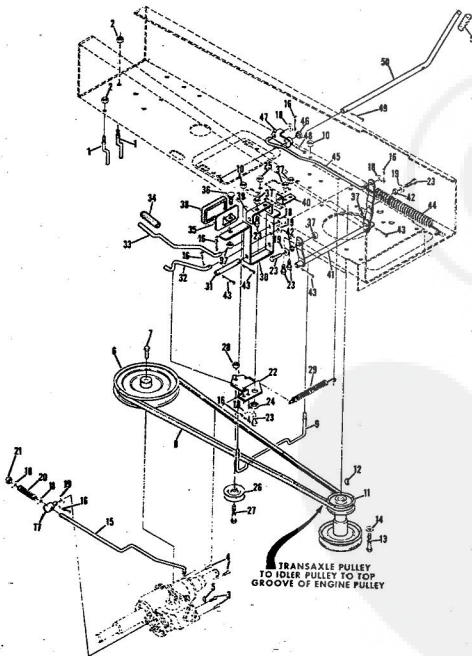

8H.P. ROPER RALLY LAWN TRACTOR MODEL NUMBER L86356R

8H.P. ROPER RALLY LAWN TRACTOR MODEL NUMBER L86356R