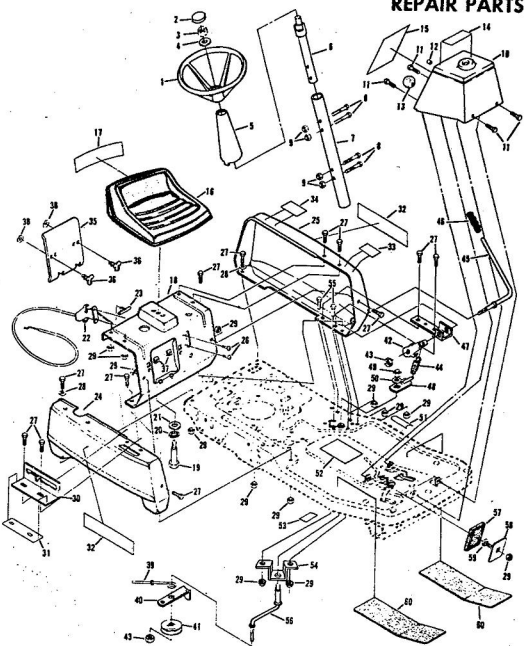

ROPER 32" REAR ENGINE RIDING LAWN MOWER ELECTRIC START 8.0 H.P. MODEL NUMBER K8327AR

ROPER 32" REAR ENGINE RIDING LAWN MOWER ELECTRIC START 8.0 H.P. MODEL NUMBER K8327AR

REPAIR PARTS

ROPER 32" REAR ENGINE RIDING LAWN MOWER ELECTRIC START 8.0 H.P. MODEL NUMBER K