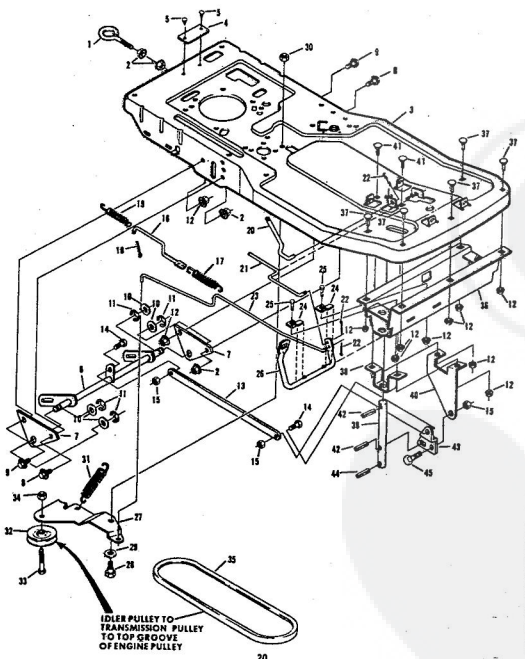

ROPER 32" REAR ENGINE RIDING LAWN MOWER ELECTRIC START 8.0 H.P. MODEL NUMBER K83