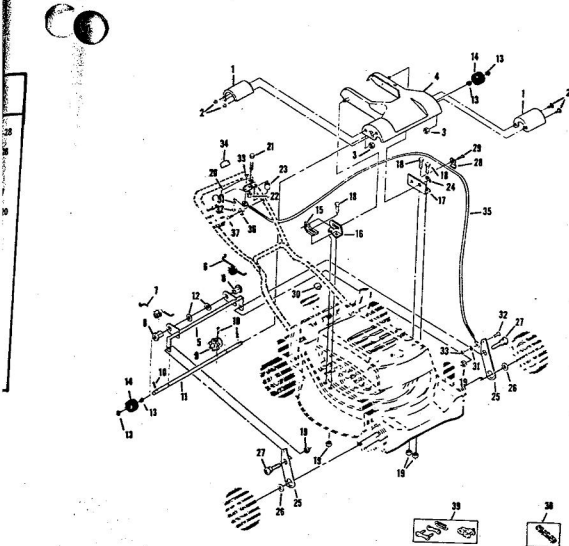

M6537AR

ROPER 20" REAR BAGGER 164CC 4.0 H.P. POWER-PROPELLED LAWN MOWER MODEL NUMBER M6537BR

ROPER 20" REAR BAGGER 164CC 4.0HP. POWER PROPELLED LAWN MOWER MODEL NU

Ref. No.	Part No.	Part Name	Ref. No.	Part No.	Part Name
1	73629	Drive Cover	21	72978	Bolt, Shoulder (Special) 1 X 1 5/8
2	75136	Screw, Machine #10-24 X 1/2	22	72979	Nut, Shoulder (Special) 1, 1/2
3	53671	Nut, Lock #10-24	23	73405	Sprocket
4	73787	Chain Cover Assembly	24	52365	E-Ring 3/8 Shaft
5	74636	Yoke Assembly	25	74162	Lower Link
6	73115	Spring - L.H.	26	74232	Washer, Flat Steel .531-1 X 1/8
7	73172	Spring - R.H.	27	73916	Bolt, Shoulder (Special) 1 X 1/8
8	70897	Bearing	28	73276	Retainer
9	73696	Sprocket - 8 Tooth	29	55187	Screw, Self-Tapping 5/16 X 3/4
10	52329	Spring Pin 3/16 X 1	30	58891	Control Cable Clip
11	74628	Driven Shaft	31	74190	Spacer
12	73928	Washer, Flat Steel .828-1.25 X .028	32	57155	Screw, Machine #10-24 X 1/2
13	52364	E-Ring 5/8 Shaft	33	69180	Decal - Clutch
14	67973	Driver	34	73442	Cable
15	75043	Pivot Adjusting Bracket	35	74139	Cable Clamp
16	74617	Pivot - R.H.	36	73755	Screw, Self-Tapping #10-24 X 3/4
17	74638	Pivot - L.H.	37	75408	Chain, #65, (44 Pitches)
18	54395	Screw, Hex Head 1/4-20 X 5/8	38	74787	Repair Link Kit (Incl. Olds Connecting Link)
19	74218	Nut, Lock 1/4-20	39	60472	
20	74161	Lever			

37BR

ROPER 20" WHIP STIK™ 4.0 H.P. 164CC REAR BAGGER POWER PROPELLED LAWN MOWER MODEL NUMBER M6577AR