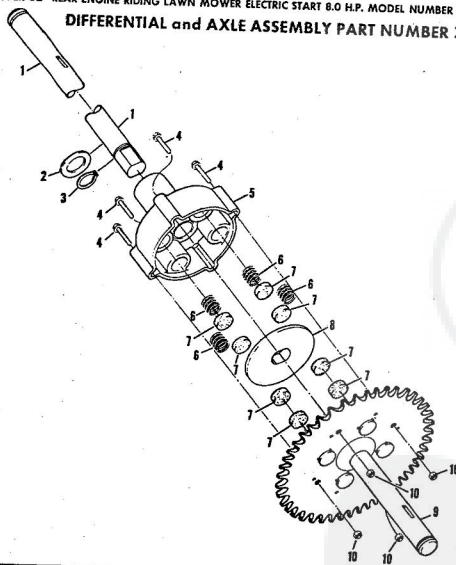

Ref. No.	Part No.	Part Name	Ref. No.	Part No.	Part Name
1	79099	Slip Axle	5	79022	Housing W/Bearings
2	78982	Washer, Thrust .751-1.250 X .0478	6	78799	Spring
3	58586	Retaining Ring	7	78976	Friction Block
4	79017	Screw, Machine Sevensided Head 5/16-24 - 2	8	78976	Drive Disc
			9	79100	Fixed Axle Assembly
			10	79018	Nut, Lock 5/16-24