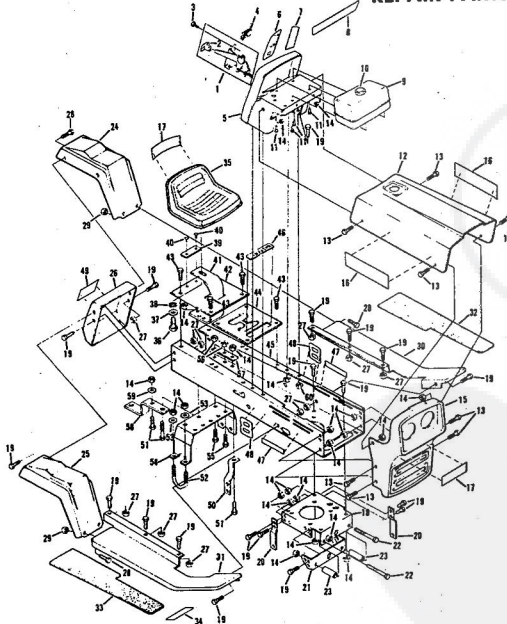

ROPER 36" LAWN TRACTOR 8.0 H.P. ELECTRIC START MODEL NO. L8217AR

ROPER 36" LAWN TRACTOR 8.0 H.P. ELECTRIC START MODEL NO. L8217AR

REPAIR PARTS

ROPER 36" LAWN TRACTOR 8.0 H.P. ELECTRIC START MODEL NO. L8217AR