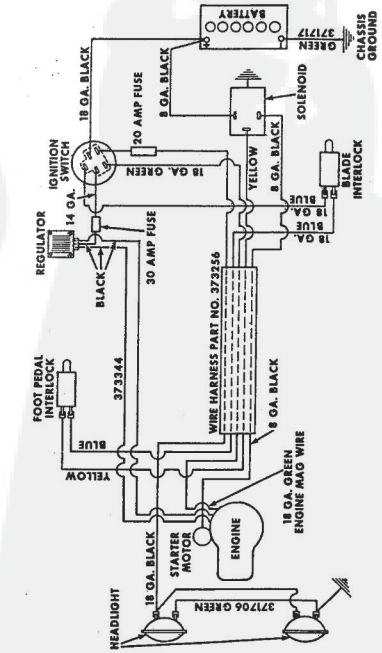

ROPER 36" LAWN TRACTOR 8.0 H.P. ELECTRIC START MODEL NO. L8217AR

ROPER 36" LAWN TRACTOR 8.0 H.P. ELECTRIC START MODEL NO. L8217AR

WIRING DIAGRAM

10H.P. ROPER BALLY LAWN TRACTOR MODEL NUMBER L06356R1