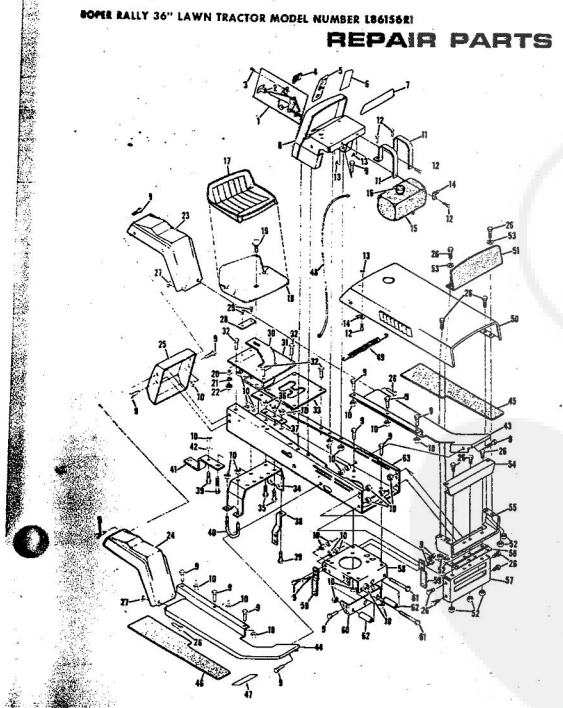

ROPER RALLY 36" LAWN TRACTOR MODEL NUMBER L86156R

Ref. No.	Part No.	Part Name	Ref. No.	Part No.	Part Name
1	371676	Remote Control Assembly (Incl. Ref. #2)	32	371263	Screw, Hex Head Thread Cutting 5/16-18 x 1/2
2	341159	Knob - Remote Control	33	375333	Chassis Cover
3	341945	Screw, Machine Phil. #10-24 x 1/2	34	371197	Transaxle Support
4	382891	Nut, Speed #10-24	35	364605	Ball, Hex Head 3/8-16 x 1
5	371098	Decal - Dash - R.H.	36	365543	Nut, Lock 3/8-16
6	371928	Decal - Dash - L.H.	37	371507	Support
7	371700	Decal - Dash - Instructions	38	371198	Axle Strip
8	371688	Dash Assembly	39	353068	Ball, Hex Head 5/16-18 x 1
9	351650	Ball, Hex Head 5/16-18 x 3/4	40	371605	Clamp
10	368478	Nut, Lock 5/16-18	41	371205	Tow Hitch
11	371725	Clamp - Fuel Tank	42	362725	Washer, Flat Steel .375-1.250 x .201
12	357988	Ball, Hex Head 1/4-20 x 3/4	43	371212	Foot Rest - L.H.
13	352601	Nut, Lock 1/4-20	44	371213	Foot Rest - R.H.
14	372012	Clevis Lanyard	45	373302	Foot Rest Pad - L.H.
15	371254	Tank, Fuel	46	373303	Foot Rest Pad - R.H.
16	371256	Fuel Cap	47	368506	Decal - Clutch and Brake
17	368581	Seat Pad	48	372011	Hood Cable
18	368580	Seat Pan	49	372004	Spring
19	355228	Ball, Carriage 1/2-13 x 1	50	371941	Hood Assembly
20	352084	Washer, Flat Steel .331-1.187 x .127	51	371913	Hood Insert
21	318810	Washer, Lock 1/2	52	354922	Nut, Keps 5/16-18
22	352900	Nut, Hex 1/2-13	53	356806	Washer, Flat Steel .328-.750 x .063
23	371214	Fender - L.H.	54	372998	Insert Panel - Frame
24	371215	Fender - R.H.	55	371911	Panel Frame
25	372216	Rear Cover Assembly	56	372191	Hinge
26	354262	Screw, Machine w/Lock Washer 5/16-18 x 5/8	57	372630	Grill Frame - Lower
27	365221	Nut, Keps 5/16-18	58	371177	Engine Base
28	373330	Number Plate	59	371190	Brake Rod Bracket
29	354262	Screw, Self-Tapping #10-24 x 3/8	60	381178	Rocker Bar Support
30	371196	Seat Spring	61	353964	Ball, Hex Head 5/16-18 x 2 3/4
31	371261	Cover Plate	62	371431	Spacer
			63	372343	Chassis