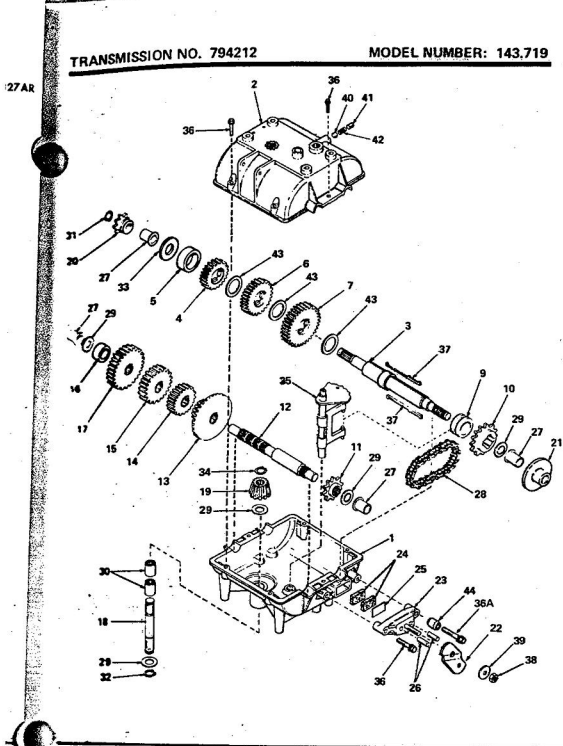

ROPER 32" REAR ENGINE RIDING LAWN MOWER ELECTRIC START 8.0 H.P. MODEL NUMBER K8327AR
DIFFERENTIAL and AXLE ASSEMBLY PART NUMBER 73523

Ref. No.	Part No.	Part Name	Ref. No.	Part No.	Part Name
1	79099	Slip Axle	5	79022	Housing W/Bearings
2	78982	Washer, Thrust .751-1.250 X .0478	6	78799	Spring
3	58586	Retaining Ring	7	78976	Friction Block
4	79017	Screw, Machine Sevensided Head 5/16-24 - 2	8	78976	Drive Disc
			9	79100	Fixed Axle Assembly
			10	79018	Nut, Lock 5/16-24

WIRING DIAGRAM

ROPER 32" REAR ENGINE RIDING LAWN MOWER ELECTRIC START 8.0 H.P. MODEL NUMBER K8327AR

TRANSMISSION NO. 794212			MODEL NUMBER: 143.71		
Ref. No.	Part No.	Part Name	Ref. No.	Part No.	Part Name
	794212	Complete Transmission	25	790007	Plate, Brake pad
1	770061	Case, Transmission	26	786026	Pin, Dowel
2	772070	Cover, Transmission	27	780106	Bushing, Flanged
3	776162	Shaft, Output and Brake	28	786062	Chain, Roller (No. 41 chain, 22 links)
4	778121	Gear, Spur (20 teeth)	29	780072	Race, Thrust
5	780072	Spacer	30	780106	Bearing, Needle
6	778123	Gear, Spur (25 teeth)	31	792072	Ring, Retaining
7	778124	Gear, Spur (30 teeth)	32	792035	Ring, Retaining
8	784266	Collar, Shift	33	780109	Washer
9	786060	Sprocket (14 teeth)	34	788040	Ring, Retaining
10	786061	Sprocket (10 teeth)	35	784270	Rod & Fork Assy., Shift
11	786061	Sprocket (10 teeth)	36	792073	Screw, Hex hd. tapstite, 1/4-20 x 1-1/4
12	778134	Shaft, Counter	36A	792085	Screw, Hex hd. tapstite, 1/4-20 x 2-1/4
13	778109	Gear, Bevel (42 tooth and 15 tooth spur gear)	37	792089A	Key
14	778126	Gear, Spur (20 teeth)	38	792076	Nut, 5/16-24 lock
15	778127	Gear, Spur (25 teeth)	39	792076	Washer, Flat, 5/16
16	786071	Spacer	40	792077	Ball, Steel, 5/16"
17	778139	Gear, Spur (30 teeth)	41	792078	Screw, Set, 3/8-16 x 3/8
18	776135	Shaft, input	42	792079	Spring
19	778113	Bevel pinion, input	43	780108	Washer, Thrust
20	786047	Sprocket (8 teeth)	44	786067	Spacer
21	790003	Diak, Brake			
22	790004	Lever, Brake			
23	790005	Holder, Brake pad			
24	790006	Pad, Brake			