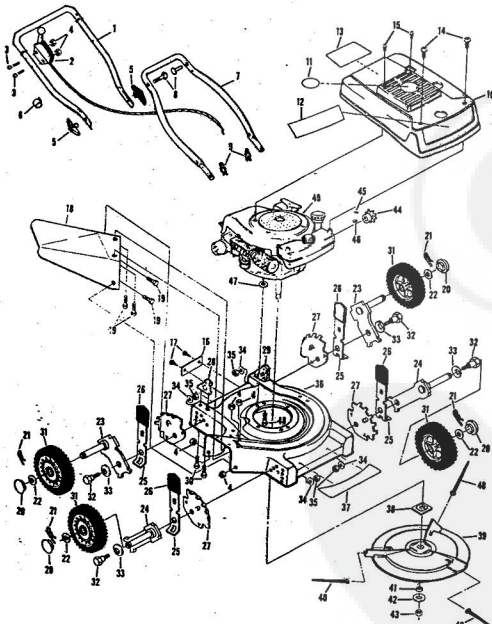

ROPER 20" WHIP STIK™ REAR BAGGER 4.0 H.P. ROTARY LAWN MOWER MODEL

ROPER 20" WHIP STIK™ 164CC 4.0 H.P. POWER PROPELLED LAWN MOWER MODEL NUMBER M6187AR
REPAIR PARTS