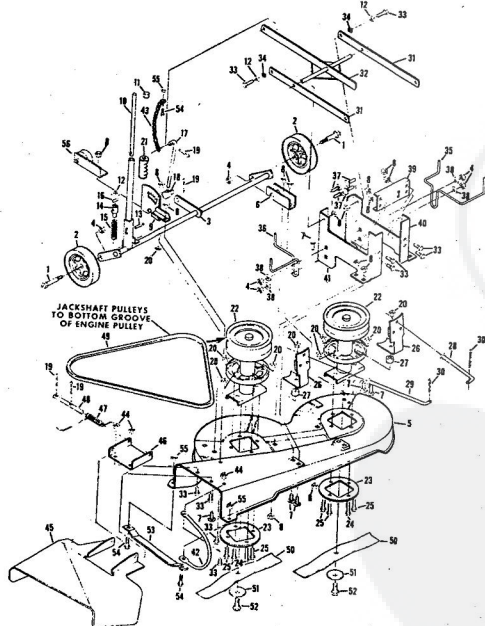

INSERT REPLACEMENT SHEETS TO OWNERS MANUAL 8 HP ROPER RALLY TRACTOR MODEL NUMBER 16356R (SHEETS 24 and 25)

(FOR REPAIR PARTS ORDER FROM THIS REPLACEMENT SHEET)

INSERT REPLACEMENT SHEETS TO OWNERS MANUAL 8 HP ROPER RALLY TRACTOR MODEL NUMBER 16356R (SHEETS 24 and 25)