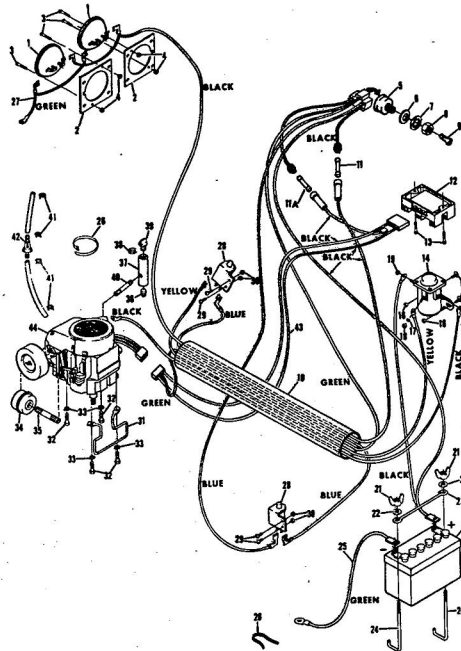

10H.P. ROPER RALLY LAWN TRACTOR MODEL NUMBER L06356R1

10H.P. ROPER RALLY LAWN TRACTOR MODEL NUMBER L06356R1