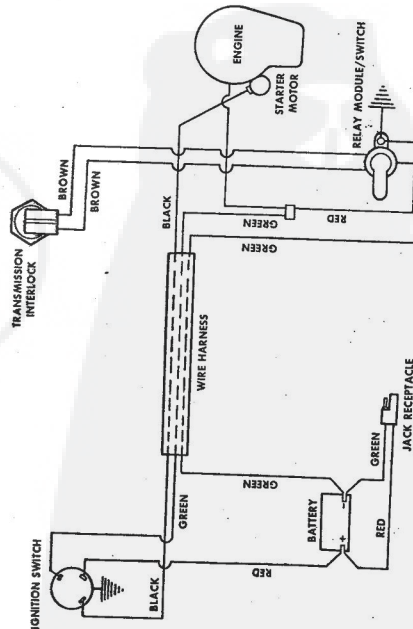

ROPER 32" REAR ENGINE RIDING LAWN MOWER ELECTRIC START 8.0 H.P. MODEL NUMBER K

ROPER 32" REAR ENGINE RIDING LAWN MOWER ELECTRIC START 8.0 H.P. MODEL NUMBER K8

WIRING DIAGRAM

ROPER 32" REAR ENGINE RIDING LAWN MOWER ELECTRIC START 8.0 H.P. MODEL NUMBER K8327AR