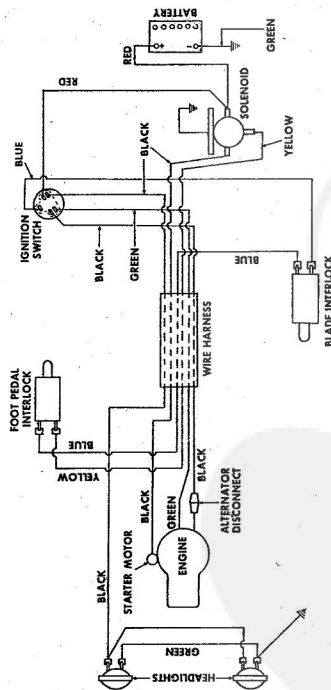

WIRING DIAGRAM

ROPER 36" LAWN TRACTOR 8.0 H.P. ELECTRIC START MODEL NO. LB217AR