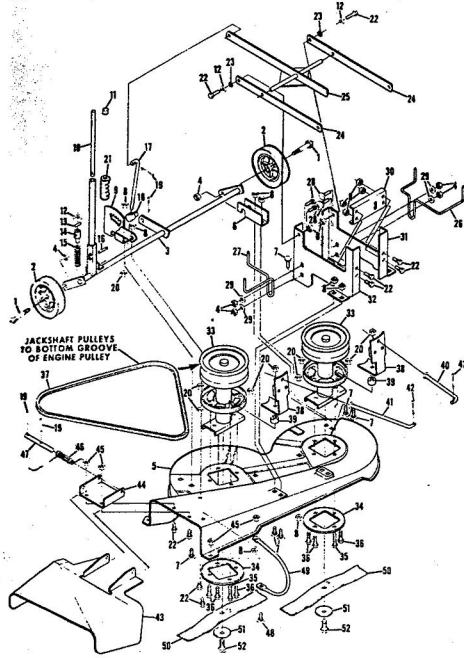

ROPER RALLY 36" LAWN TRACTOR MODEL NUMBER L86156R1

ROPER RALLY 36" LAWN TRACTOR MODEL NUMBER L86156R1