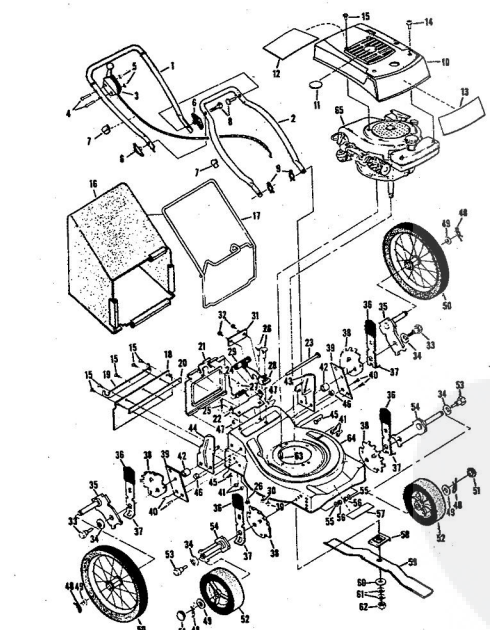

ROPER 20" HIGH WHEEL REAR BAGGER 4.0 H.P. ROTARY LAWN MOWER MODEL NUMBER M6517BR