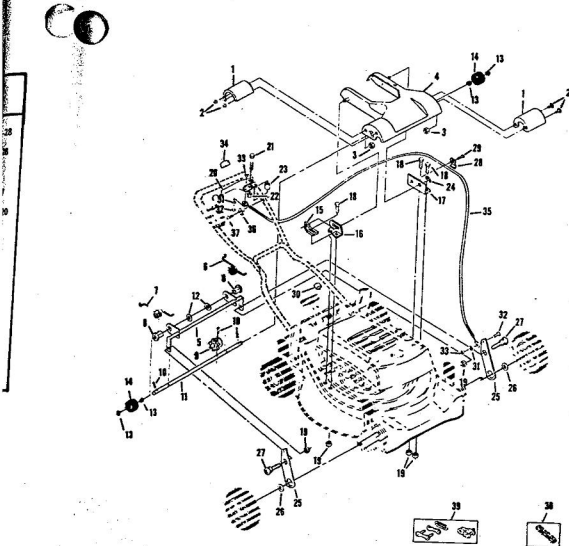

M6537AR

ROPER 20" REAR BAGGER 164CC 4.0 H.P. POWER-PROPELLED LAWN MOWER MODEL NUMBER M6537BR

ROPER 20" REAR BAGGER 164CC 4.0HP. POWER PROPELLED LAWN MOWER MODEL NU

Ref. No.	Part No.	Part Name	Ref. No.	Part No.	Part Name
1	73629	Drive Cover	21	72978	Bolt, Shoulder (Special) 1 X 1 5/8
2	75136	Screw, Machine #10-24 X 1/2	22	72979	Nut, Shoulder (Special) 1, 1/2
3	53671	Nut, Lock #10-24	23	73405	Sprocket
4	73787	Chain Cover Assembly	24	52365	E-Ring 3/8 Shaft
5	74636	Yoke Assembly	25	74162	Lower Link
6	73115	Spring - L.H.	26	74232	Washer, Flat Steel .531-1 X 1/8
7	73172	Spring - R.H.	27	73916	Bolt, Shoulder (Special) 1 X 1/8
8	70987	Bearing	28	73276	Retainer
9	73696	Sprocket - 8 Tooth	29	55187	Screw, Self-Tapping 5/16 X 3/4
10	52329	Spring Pin 3/16 X 1	30	58891	Control Cable Clip
11	73628	Driven Shaft	31	74190	Spacer
12	73928	Washer, Flat Steel .828-1.25 X .028	32	57155	Screw, Machine #10-24 X 1/2
13	52364	E-Ring 5/8 Shaft	33	69180	Decal - Clutch
14	67973	Driver	34	73442	Cable
15	75043	Pivot Adjusting Bracket	35	74139	Cable Clamp
16	74617	Pivot - R.H.	36	73755	Screw, Self-Tapping #10-24 X 3/4
17	74618	Pivot - L.H.	37	75408	Chain, #65, (44 Pitches)
18	54395	Screw, Hex Head 1/4-20 X 5/8	38	74787	Repair Link Kit (Incl. Olds Connecting Link)
19	74218	Nut, Lock 1/4-20	39	60472	
20	74161	Lever			

37BR

ROPER 20" WHIP STIK™ 4.0 H.P. 164CC REAR BAGGER POWER PROPELLED LAWN MOWER MODEL NUMBER M6577AR