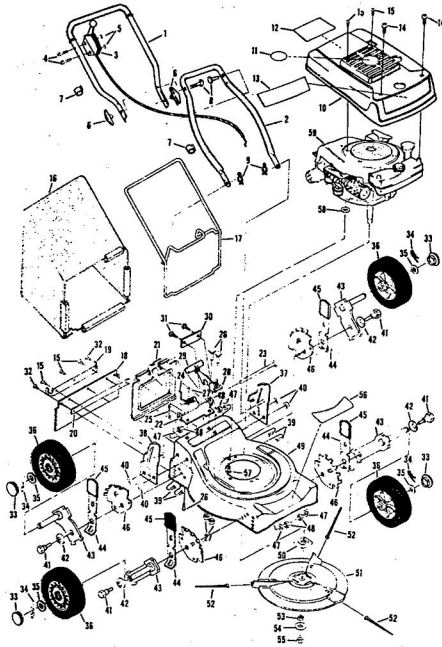

ROPER 20" WHIP STIK™ REAR BAGGER 4.0 H.P. ROTARY LAWN MOWER MODEL NUMBER M6597BR
REPAIR PARTS