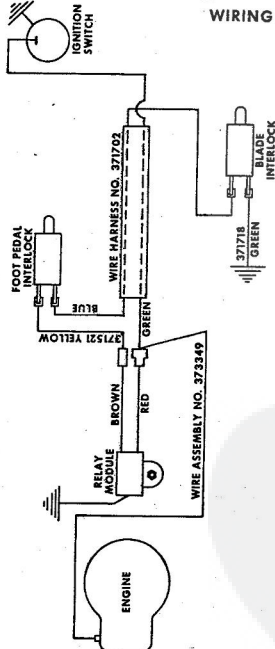

8H.P. ROPER RALLY LAWN TRACTOR MODEL NUMBER L86356R

WIRING DIAGRAM