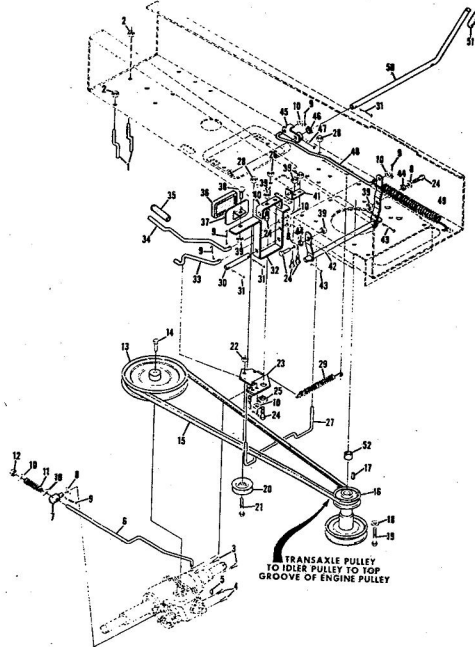

ROPER RALLY 36" LAWN TRACTOR MODEL NUMBER L86156R1

ROPER

ROPER RALLY 36" LAWN TRACTOR MODEL NUMBER L86156R1

ROPER RALLY 36" LAWN TRACTOR MODEL NUMBER L86156R1

R