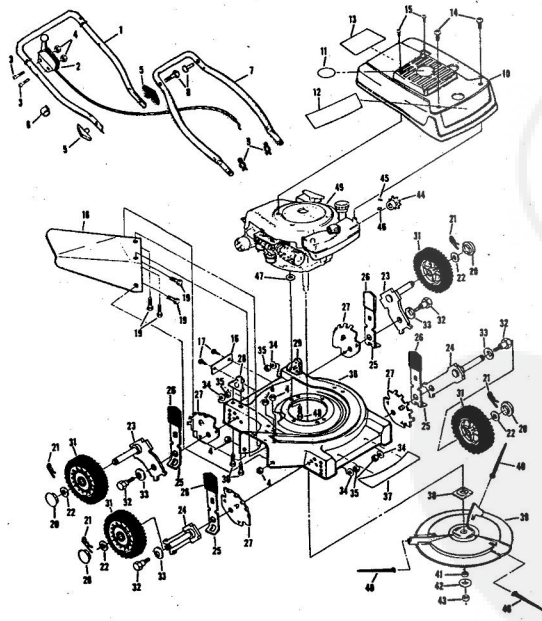

ROPER 20" WHIP STIK™. 164CC 4.0 H.P. POWER-PROPELLED LAWN MOWER MODEL NUMBER M6187BR
REPAIR PARTS

ROPER 20" WHIP STIK™. 164CC 4.0 H.P. POWER-PROPELLED LAWN MOWER MODEL NUMBER M6187BR