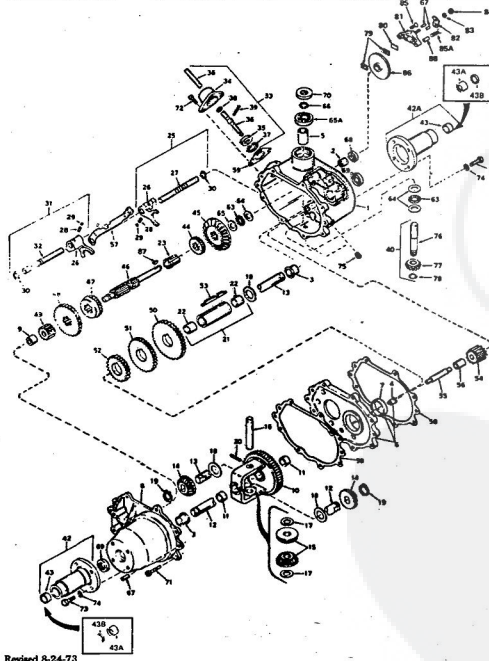

TRANSAXLE NO. 794126

MODEL NUMBER: 143.649

TRANSAXLE NO. 794126