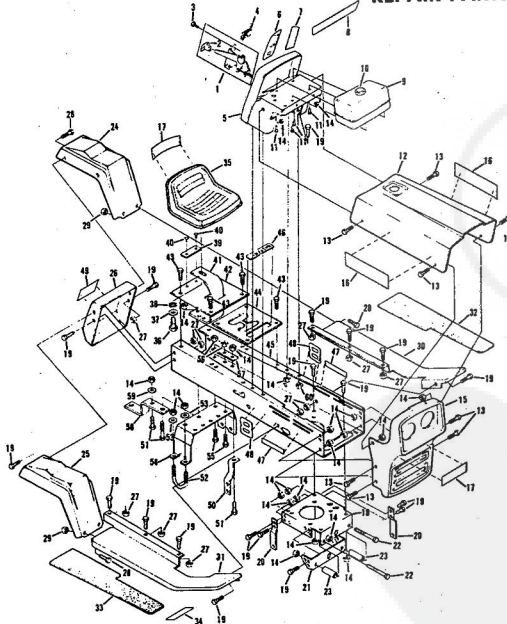

ROPER 36" LAWN TRACTOR 8.0 H.P. ELECTRIC START MODEL NO. L8217AR

REPAIR PARTS

ROPER 36" LAWN TRACTOR 8.0 H.P. ELECTRIC START MODEL NO. L8217AR