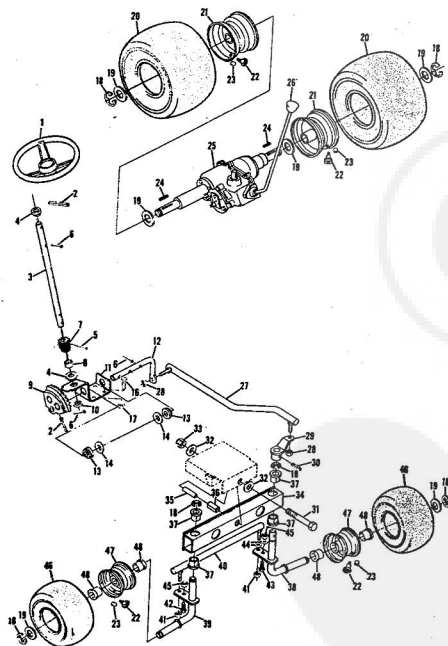

ROPER RALLY 36" LAWN TRACTOR MODEL NUMBER L86156R1

ROPER RALLY 36" LAWN TRACTOR MODEL NUMBER L86156R1