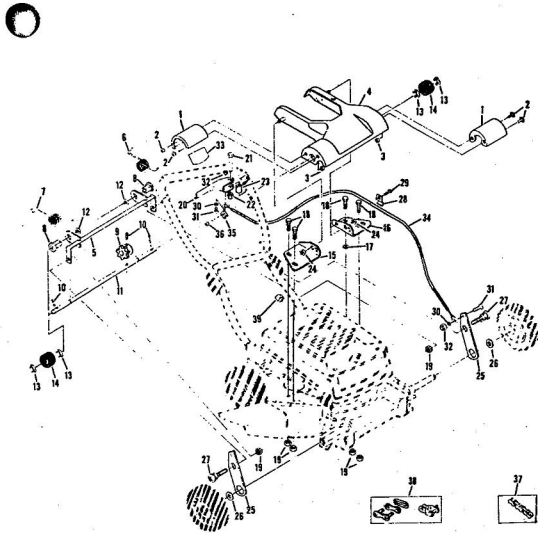

ROPER 20" WHIP STIK™ 164CC 4.0 H.P. POWER-PROPELLED LAWN MOWER MODEL NUMBER M6187BR
REPAIR PARTS

ROPER 20" WHIP STIK™ 164CC 4.0 H.P. POWER PROPELLED LAWN MOWER MODEL NUMB

Ref. No.	Part No.	Part Name	Ref. No.	Part No.	Part Name
1	73629	Drive Cover	22	72979	Nut, Shoulder (Special) 1/4-2
2	75136	Screw, Machine #10-24 X 1/2	23	73405	Spacer
3	53491	Nut, Lock #10-24	24	92361	E-Ring 3/8 Shaft
4	73787	Chain Cover Assembly	25	74162	Lower Link
5	73626	Yoke Assembly	26	74232	Washer, Flat Steel .531-1.187
6	73115	Spring - L.H.	27	73916	Bolt, Shoulder (Special) 1/4-2
7	73172	Spring - R.H.	28	73276	Retainer
8	73887	Bearing	29	68662	Screw, Self-Tapping 5/16-18
9	73696	Sprocket - 8 Tooth	30	74190	X 3/4
10	52379	Spring Pin 3/16 X 1	31	75155	Spacer
11	73628	Drive Shaft	32	69180	Screw, Machine #10-24 X 5/8
12	73928	Washer, Flat Steel .828-1.25	33	73442	Nut, Lock #10-24
13	52364	E-Ring 5/8 Shaft	34	74158	Decal - Clutch
14	67973	Driver	35	73755	Cable
15	75819	Pivot - R.H.	36	73755	Cable Clamp
16	75214	Pivot - L.H.	37	74787	Screw, Self-Tapping #10 X 7/16
17	63128	Washer, Flat Steel .265-3/4	38	60472	Chain #55 (44 Pitches)
18	54595	Screw, Hex Head 1/4-20 X 5/8	39	58891	Repair Link Kit (Incl. Offset and Connecting Link)
19	74218	Nut, Lock 1/4-20			
20	74161	Lever			
21	72978	Bolt, Shoulder (Special) 1/4-28 X 1 5/8