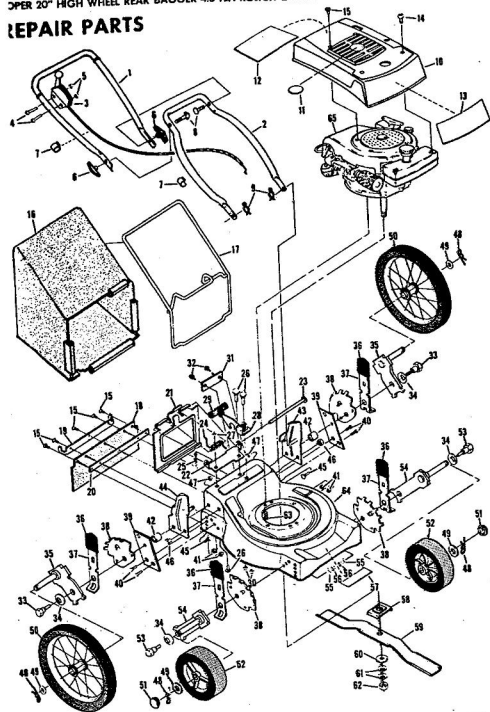

ROPER 20" HIGH WHEEL REAR BAGGER 4.0 H.P. ROTARY LAWN MOWER MODEL NUMBER M6517BR

REPAIR PARTS

ROPER 20" HIGH WHEEL REAR BAGGER 4.0 H.P. ROTARY LAWN MOWER MODEL NUMBER M6517AR