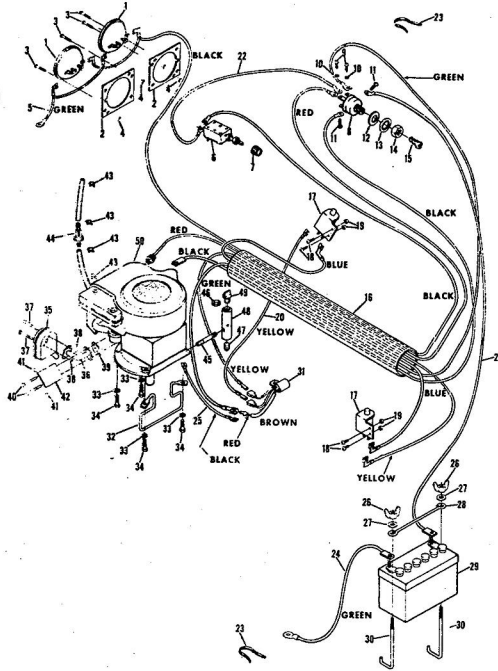

8H.P. ROPER RALLY LAWN TRACTOR MODEL NUMBER 186356R