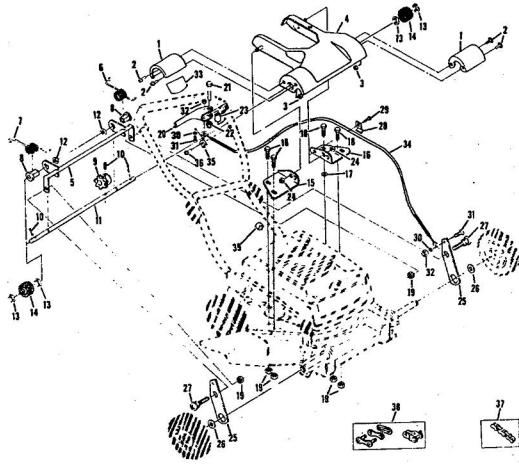

ROPER 20" WHIP STIK™. 164CC 4.0 H.P. POWER PROPELLED LAWN MOWER MODEL NUMBER M6187AR
REPAIR PARTS

ROPER 20" WHIP STIK™. 164CC 4.0 H.P. POWER PROPELLED LAWN MOWER MODEL NUMBER M6187AR

Ref. No.	Part No.	Part Name	Ref. No.	Part No.	Part Name
1	73629	Drive Cover	22	72979	Nut, Shoulder (Special) 1/4-28
2	75136	Screw, Machine #10-24 X 1/2	23	73405	Spacer
3	83491	Nut, Lock #10-24	24	82365	E-Ring 3/8 Shaft
4	73787	Chain Cover Assembly	25	74162	Lower Link
5	73626	Yoke Assembly	26	74232	Washer, Flat Steel .531-1.187 X .148
6	73115	Spring - L.H.	27	73916	Bolt, Shoulder (Special) 1/4-20 X 3/4
7	73122	Spring - R.H.	28	73276	Retainer
8	73087	Bearing	29	55187	Screw, Self-Tapping 5/16-18 X 3/4
9	73696	Sprocket - 8 Tooth	30	74190	Spacer
10	82379	Spring #10 X 1	31	57185	Screw, Machine #10-24 X 5/8
11	73628	Driven Shaft	32	69180	Nut, Lock #10-24
12	73928	Washer, Flat Steel .828-1.25 X .028	33	73442	Decal - Clutch
13	82364	E-Ring 5/8 Shaft	34	74156	Cable
14	67973	Driver	35	74156	Cable Clamp
15	75213	Pivot - R.H.	36	68662	Screw, Self-Tapping #10 X 7/8
16	75214	Pivot - L.H.	37	74287	Chain #45 (44 Pitch)
17	63128	Washer, Flat Steel .265-3/4 X .002	38	65472	Repair Link Kit (Incl. Offset and Connecting Link)
18	54395	Screw, Hex Head 1/4-20 X 5/8	39	58891	Cable Clip
19	74218	Nut, Lock 1/4-20			
20	74161	Lever			
21	72978	Bolt, Shoulder (Special) 1/4-28 X 1 5/8