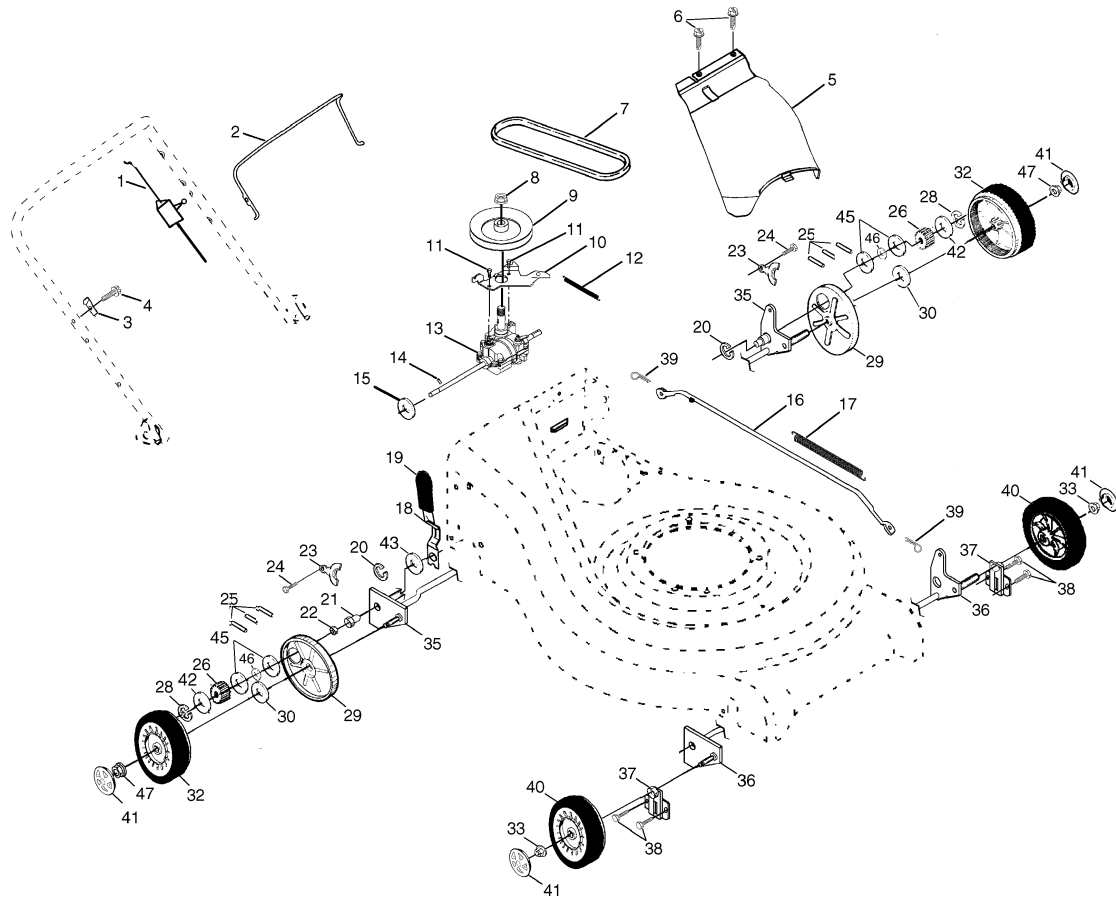

REPAIR PARTS MANUAL
MODEL NUMBER WEX63A
Rotary Lawn Mower

WEED EATER[®]

ROTARY LAWN MOWER - - MODEL NUMBER WEX63A

ROTARY LAWN MOWER - - MODEL NUMBER WEX63A

KEY NO.	PART NO.	DESCRIPTION
1	167163	Handle, Upper Dlx Comf.
2	161105X479	Handle, Lower
3	131036	Bail, Cont. Wire Dlx Comf. Blk
4	132001	Guide, Rope, Side
5	63601	Nut, Hex Lockwasher 1/4-20
6	66426	Wire, Tie
7	131959	Bolt, Handle 5/16-18 x 1.75
8	87692	Knob, Handle
9	164265	Grip, Hdl Foam Smooth
10	161551	Bolt, Sq. Neck
11	73990500	Nut, Hex Lockwasher Ins. 5/16-18 UNC
12	51793	Cotter, Hairpin
13	133107	Cable
14	850733X004	Bracket, Upstop
15	83816	Screw, Hex Washer Head Tapping 10-2
16	162085	Kit, Door Rear
17	161548	Seal, Door
18	165261	Plug, Mulcher
19	178487	Kit, Housing
20	161568X479	Handle Bracket Assembly, Left
21	168227X479	Handle Bracket Assembly, Right
22	150078	Screw, Hex Washer Head
23	163183	Bolt, Hex Head 5/16-18 x 5/8
24	63124	Nut, Hex Lock Wshr 5/16-18
25	161333	Baffle, Side
26	163409	Screw 12 x 5/8
29	134612	Shield, Debris Modified

NOTE: All component dimensions given in U.S. inches.
1 inch = 25.4 mm

ROTARY LAWN MOWER - - MODEL NUMBER WEX63A

ROTARY LAWN MOWER - - MODEL NUMBER WEX63A

KEY NO.	PART NO.	DESCRIPTION
1	161587	Cable Drive
2	161473	Bail Control Drive
3	161478X004	Bracket, Downstop
4	83816	Screw Hex Wash Head Tapping 10-2
5	161537	Cover Drive
6	750634	Screw Thdrol 10-25 x .50
7	160816	V-Belt
8	132010	Nut Lock Flanged 3/8-16 Zinc
9	163939	Pulley Driven
10	160813X004	Belt Keeper
11	17541011	Screw Hex Wash Head 10-24 X .668
12	75192	Spring
13	169611	Transmission Asm.
14	145354	Pin Spring Thrust
15	57079	Washer Hardened
16	161584	Rod Connecting
17	161602	Spring Extension
18	160477X004	Spring Selector
19	161961	Knob Selector Spring
20	12000022	E-Ring 7/8
21	163365	Bearing Support
22	169911	Bearing Ball
23	161118X004	Retainer Drive Asm. Stmp.