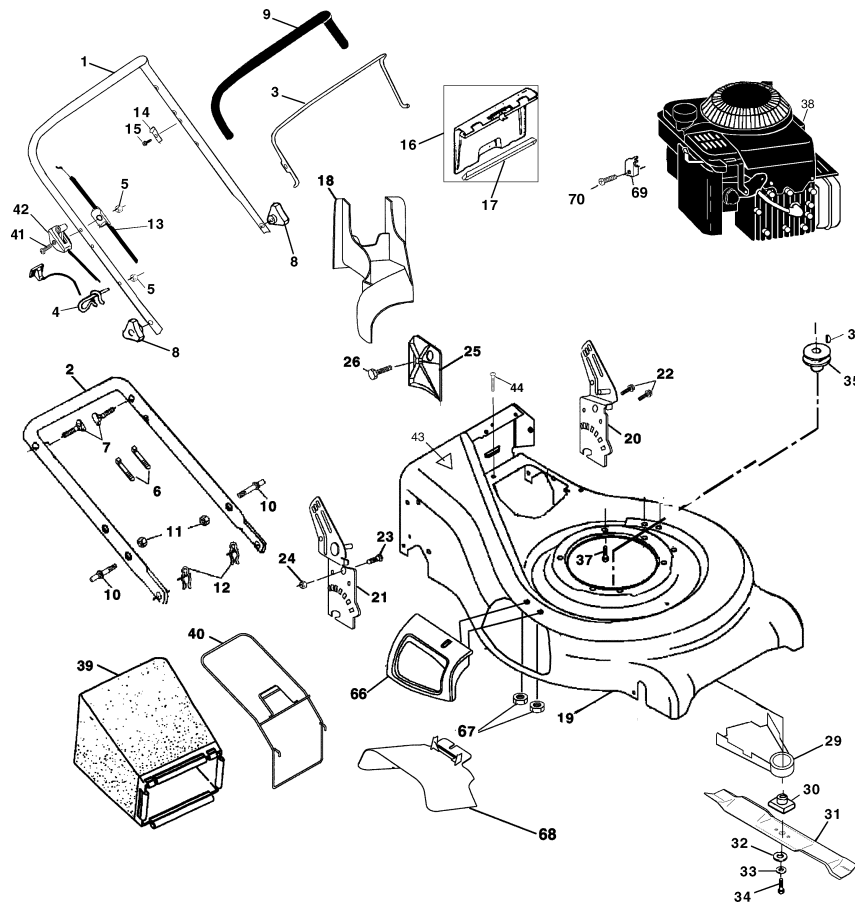

REPAIR PARTS MANUAL
MODEL NUMBER WEX63A
Rotary Lawn Mower

WEED EATER[®]

ROTARY LAWN MOWER - - MODEL NUMBER WEX63A

ROTARY LAWN MOWER - - MODEL NUMBER WEX63A

KEY NO.	PART NO.	DESCRIPTION
1	167163	Handle, Upper Dlx Comf.
2	161105X479	Handle, Lower
3	131036	Bail, Cont. Wire Dlx Comf. Blk
4	132001	Guide, Rope, Side
5	63601	Nut, Hex Lockwasher 1/4-20
6	66426	Wire, Tie
7	131959	Bolt, Handle 5/16-18 x 1.75
8	87692	Knob, Handle
9	164265	Grip, Hdl Foam Smooth
10	161551	Bolt, Sq. Neck
11	73990500	Nut, Hex Lockwasher Ins. 5/16-18 UNC
12	51793	Cotter, Hairpin
13	133107	Cable
14	850733X004	Bracket, Upstop
15	83816	Screw, Hex Washer Head Tapping 10-2
16	162085	Kit, Door Rear
17	161548	Seal, Door
18	165261	Plug, Mulcher
19	178487	Kit, Housing
20	161568X479	Handle Bracket Assembly, Left
21	168227X479	Handle Bracket Assembly, Right
22	150078	Screw, Hex Washer Head
23	163183	Bolt, Hex Head 5/16-18 x 5/8
24	63124	Nut, Hex Lock Wshr 5/16-18
25	161333	Baffle, Side
26	163409	Screw 12 x 5/8
29	134612	Shield, Debris Modified

NOTE: All component dimensions given in U.S. inches.
1 inch = 25.4 mm

ROTARY LAWN MOWER - - MODEL NUMBER WEX63A

ROTARY LAWN MOWER - - MODEL NUMBER WEX63A

KEY NO.	PART NO.	DESCRIPTION
1	161587	Cable Drive
2	161473	Bail Control Drive
3	161478X004	Bracket, Downstop
4	83816	Screw Hex Wash Head Tapping 10-2
5	161537	Cover Drive
6	750634	Screw Thdrol 10-25 x .50
7	160816	V-Belt
8	132010	Nut Lock Flanged 3/8-16 Zinc
9	163939	Pulley Driven
10	160813X004	Belt Keeper
11	17541011	Screw Hex Wash Head 10-24 X .668
12	75192	Spring
13	169611	Transmission Asm.
14	145354	Pin Spring Thrust
15	57079	Washer Hardened
16	161584	Rod Connecting
17	161602	Spring Extension
18	160477X004	Spring Selector
19	161961	Knob Selector Spring
20	12000022	E-Ring 7/8
21	163365	Bearing Support
22	169911	Bearing Ball
23	161118X004	Retainer Drive Asm. Stmp.