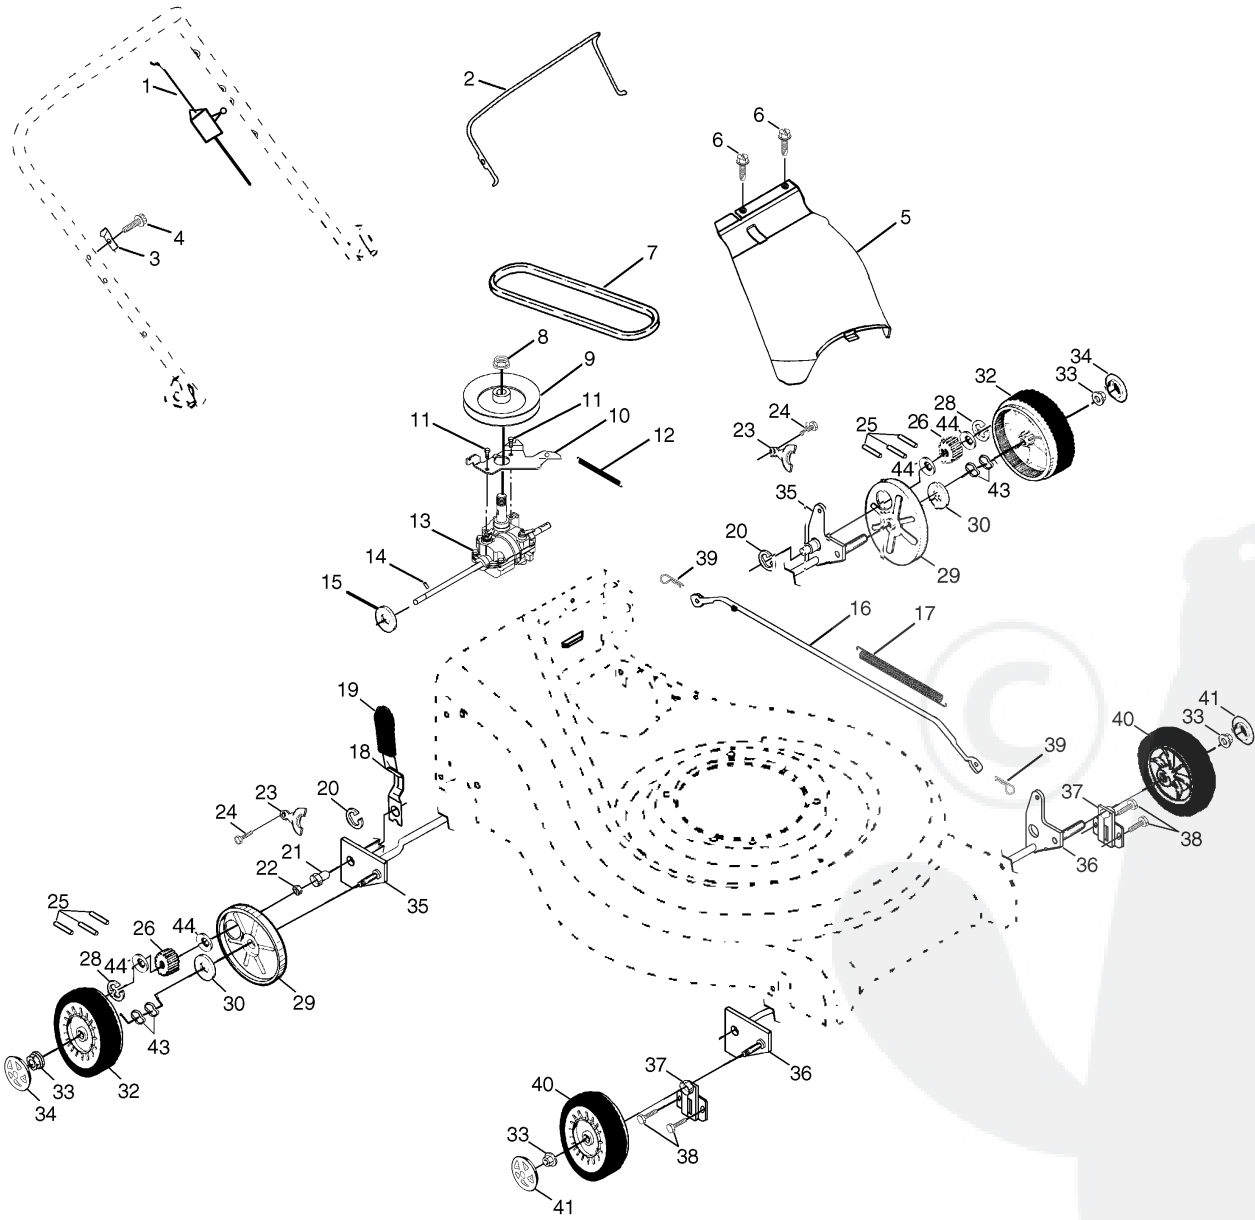

REPAIR PARTS

ROTARY LAWN MOWER - - MODEL NO. P531PD (P531PDC) 954 12 00-17

REPAIR PARTS

ROTARY LAWN MOWER - - MODEL NO. P531PD (P531PDC) 954 12 00-17

KEY NO.	PART NO.	DESCRIPTION
1	532161587	Cable Drive
2	532161473	Bail Control Drive
3	532164557	Bracket, Downstop
4	532083816	Screw Hex Wash Head Tapping 10-2
5	532161537	Cover Drive
6	532750634	Screw Thdrol 10-25 x .50
7	532160816	V-Belt
8	532132010	Nut Lock Flanged 3/8-16 Zinc
9	532163939	Pulley Driven
10	532164553	Belt Keeper
11	817541011	Screw Hex Wash Head 10-24 X .668
12	53275192	Spring
13	532169611	Transmission Asm.
14	532145354	Pin Spring Thrust
15	532057079	Washer Hardened
16	532164551	Rod Connecting
17	532161602	Spring Extension
18	532164554	Spring Selector
19	532161961	Knob Selector Spring
20	812000022	E-Ring 7/8

KEY NO.	PART NO.	DESCRIPTION
21	532163365	Bearing Support
22	532166849	Bearing Ball
23	532164555	Retainer Drive Asm. Stmp.
24	532057808	Screw Hex Head Tapping 1/4-20 x .75
25	532166453	Drive Pawl
26	532166450	Pinion, Drive RH
28	812000058	E-Ring 7/16
29	532088080	Cover, Dust Wheel
30	532067725	Washer 1/2 x 1-1/2 x .134
32	532162063	Wheel 9 x 2
33	532083923	Nut Hex Flange Lock
34	532150181	Hubcap
35	532164552	Shaft Asm. Rear
36	532164550	Shaft Asm. Front
37	532161463	Retainer Front Shaft
38	532163409	Screw 12 x 5/8
39	532700279	Clip Retainer
40	532157178	Wheel 8 x 2
41	532150182	Hubcap
43	532057143	Wave Washer
44	532052160	Washer