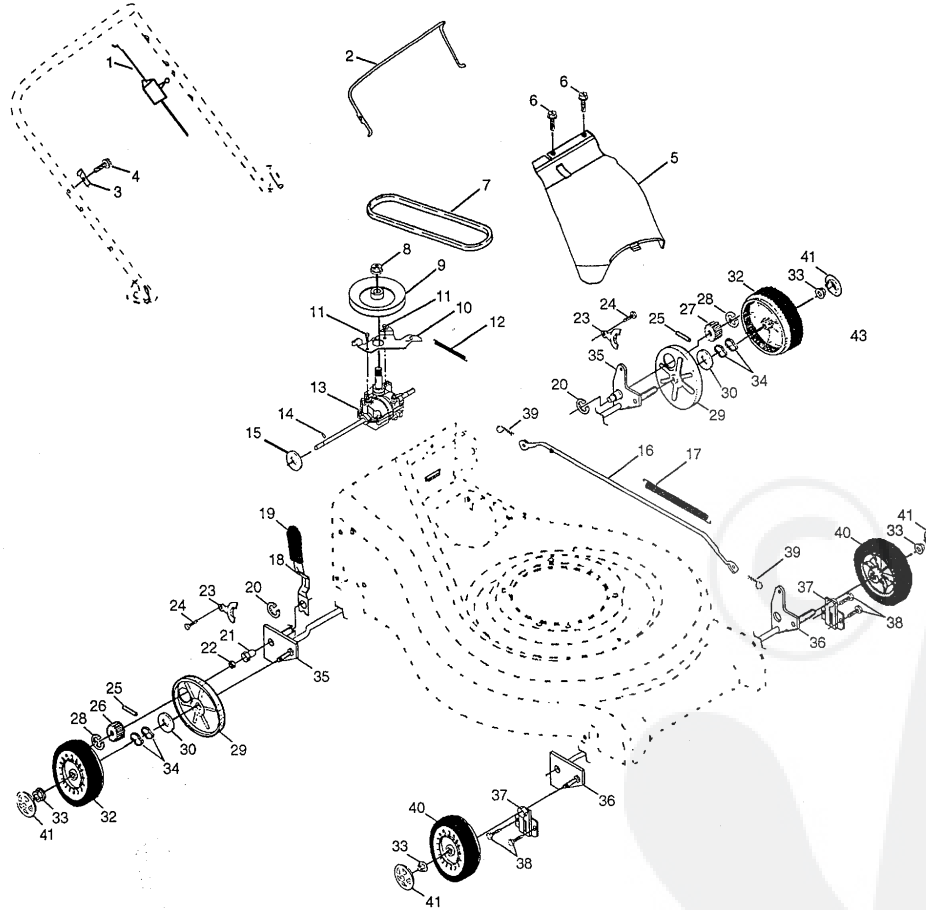

REPAIR PARTS

ROTARY LAWN MOWER - - MODEL NO. RE621CA

REPAIR PARTS

ROTARY LAWN MOWER - - MODEL NO. RE621CA

KEY NO.	PART NO.	DESCRIPTION
1	161587	Cable Drive
2	161473	Bail Control Drive
3	161478X004	Bracket, Downstop
4	83816	Screw Hex Wash Head Tapping 10-2
5	161537	Cover Drive
6	750634	Screw Thdrol 10-25 x .50
7	160816	V-Belt
8	132010	Nut Lock Flanged 3/8-16 Zinc
9	163939	Pulley Driven
10	160813X004	Belt Keeper
11	17541011	Screw Hex Wash Head 10-24 X .668
12	75192	Spring
13	161581	Transmission Asm.
14	145354	Pin Spring Thrust
15	57079	Washer Hardened
16	161584X479	Rod Connecting
17	161602	Spring Extension
18	160477X004	Spring Selector
19	161961	Knob Selector Spring
20	12000022	E-Ring 7/8

KEY NO.	PART NO.	DESCRIPTION
21	163365	Bearing Support
22	88060	Bearing Ball
23	161118X004	Retainer Drive Asm. Stmp.
24	57808	Screw Hex Head Tapping 1/4-20 x .75
25	164795	Drive Pawl
26	165096	Pinion, Drive RH
27	165097	Pinion, Drive LH
28	12000058	E-Ring 7/16
29	88080	Cover, Dust Wheel
30	67725	Washer 1/2 x 1-1/2 x .134
32	162062	Wheel 9 x 2
33	83923	Nut Hex Flange Lock
34	57143	Wave Washer
35	160785 X004	Shaft Asm. Rear
36	160786X004	Shaft Asm. Front
37	161463	Retainer Front Shaft
38	163409	Screw 12 x 5/8
39	700279	Clip Retainer
40	146247	Wheel 8 x 2
41	77400	Hubcap