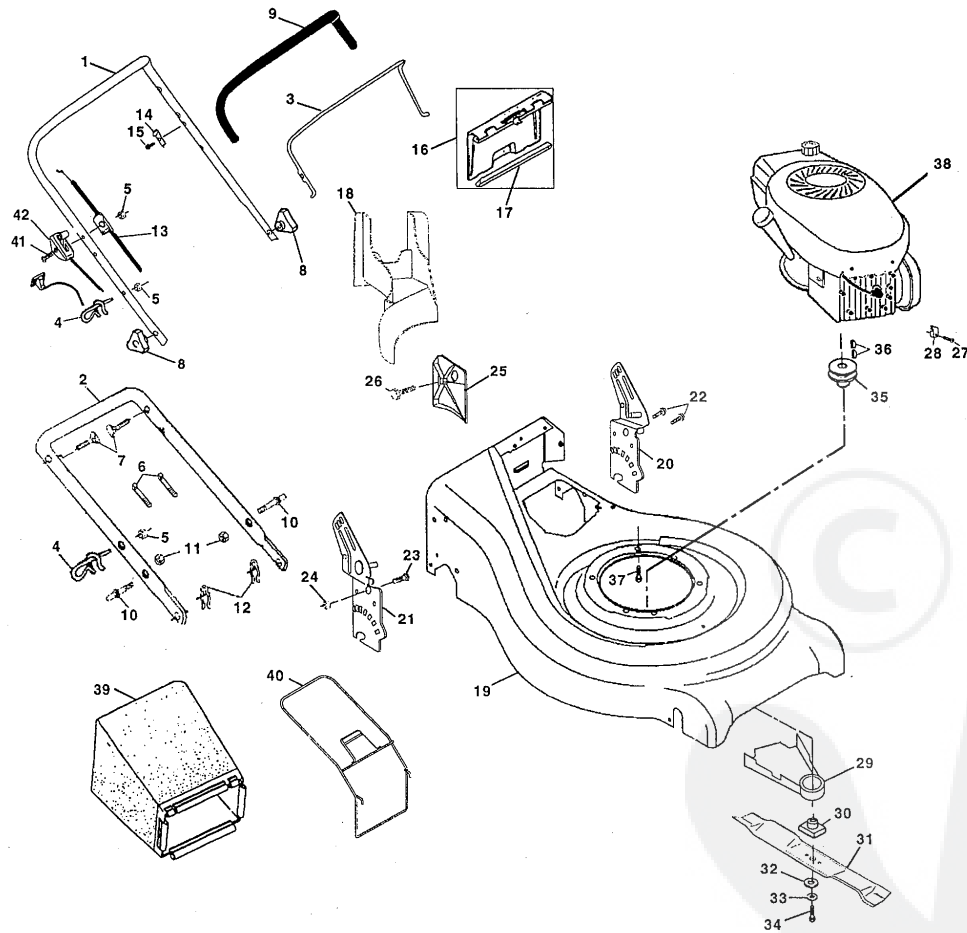

REPAIR PARTS

ROTARY LAWN MOWER - - MODEL NO. RE621CA

REPAIR PARTS

ROTARY LAWN MOWER - - MODEL NO. RE621CA

KEY NO.	PART NO.	DESCRIPTION
1	165542	Handle, Upper Dlx Comf.
2	161105X479	Handle, Lower
3	131036	Bail, Cont. Wire Dlx Comf. Blk
4	132001	Guide, Rope, Side
5	63601	Nut, Hex Lockwasher 1/4-20
6	66426	Wire, Tie
7	131959	Bolt, Handle 5/16-18 x 1.75
8	87692	Knob, Handle
9	164265	Grip, Hdl Foam Smooth
10	161551	Bolt, Sq. Neck
11	73990500	Nut, Hex Lockwasher Ins. 5/16-18 UNC
12	51793	Cotter, Hairpin
13	133107	Cable
14	850733X004	Bracket, Upstop
15	83816	Screw, Hex Washer Head Tapping 10-2
16	162085	Kit, Door Rear
17	161548	Seal, Door
18	165261	Plug, Mulcher
19	163424	Kit, Housing
20	161568X479	Handle, Bracket
21	161569X479	Handle, Bracket Asm. Right

KEY NO.	PART NO.	DESCRIPTION
22	150078	Screw, Hex Wshd
23	163183	Bolt, Hex Head 5/16-18 x 5/8
24	63124	Nut, Hex Lock Wshr 5/16-18
25	161333	Baffle, Side
26	163409	Screw 12 x 5/8
27	83816	Screw
28	111190X	Cable Clamp
29	134612	Shield, Debris Modified
30	850977	Adapter
31	159267	Blade, 21"
32	851074	Washer, Hardened
33	850263	Lockwasher, Helical Spring 3/8
34	851084	Screw, Hex Head 3/8-24 x 1.38
35	84596	Pulley, Engine
36	87677	Key, Hi Pro
37	150406	Bolt, Engine
38	-----	Engine Briggs & Statton 12H802 Order parts from engine manufacturer
39	165844	Grass Catcher Bag
40	161358	Grass Catcher Frame
41	144929	Screw
42	164137	Throttle Control
--	145494	Decal Danger
--	161057	Drive Cover
--	167102	Replacement Parts Manual
--	168401	Operator's Manual(Euro)
--	168402	Operator's Manual(Scand)

3