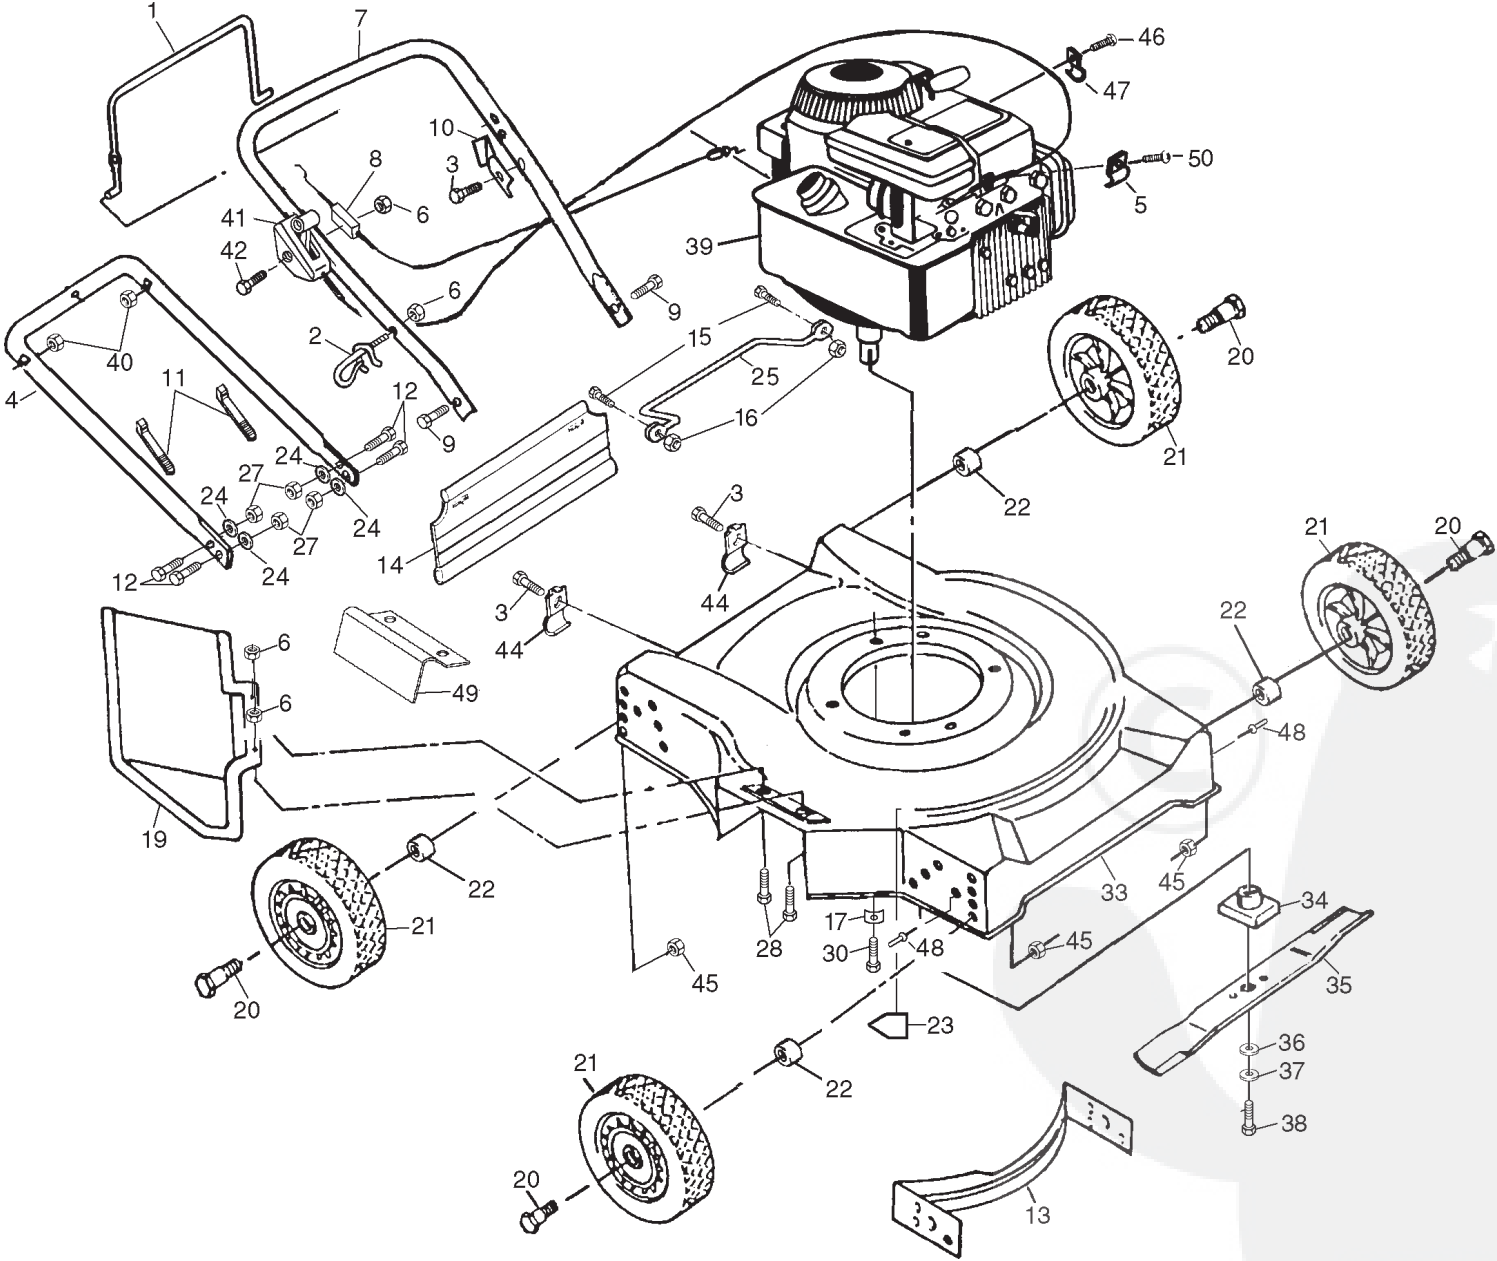

ILLUSTRATED PARTS BREAKDOWN

**HUSQVARNA - SWEDEN
20" ROTARY LAWN MOWER
MODEL NO. JET49H
954 06 31-01**

REPAIR PARTS

ROTARY LAWN MOWER - - MODEL NO. JET49H PRODUCT NO. 954 06 31-01

REPAIR PARTS

ROTARY LAWN MOWER - - MODEL NO. JET49H PRODUCT NO. 954 06 31-01

KEY NO.	PART NO.	DESCRIPTION	KEY NO.	PART NO.	DESCRIPTION
1	532086902	Control Bar	27	532132010	Flange Locknut 3/8-16
2	532132001	Rope Guide	28	874760412	Hex Head Bolt 1/4-20 x 3/4
3	532750097	Hex Washer Head Self-tapping Screw #10-24 x 1/2	30	532150406	Hex Head Thread Rolling Screw 3/8-16 x 1
4	532125463	Lower Handle	33	532162226	Housing Kit
5	532213146	* Cable Clamp (Engine)	34	532850977	Blade Adapter
6	532063601	Locknut 1/4-20	35	532850972	Blade 20"
7	532125464	Upper Handle	36	532851074	Washer (Hardened)
8	532851809	Engine Zone Control Cable	37	532850263	Helical Lock Washer
9	874350424	Hex Head Bolt 1/4-20 x 1-1/2	38	532851084	Hex Head Machine Screw 3/8-24 x 1-3/8 Gr. 8
10	532125162	Up-Stop Bracket	39	-----	* Engine, Briggs & Stratton Model No. 9D902
11	532066426	Wire Tie	40	532132004	Hex Nut 1/4-20
12	532137009	Hex Head Bolt 3/8-16 x 1	41	532131922	Throttle Cable STD
13	532141519	Front Baffle	42	532158755	Hex Washer Hd Screw 1/4-20 x 2.0
14	532140541	Rear Skirt	44	532125207	Skirt Bracket
15	532085825	Screw	45	532751592	Locknut 5/8- 16
16	532069180	Nut	46	532083816	Screw, #10 x 5/8
17	532125078	Engine Washer	47	532087930	Cable Clip, Throttle
19	532752052	Discharge Guard	48	532128415	Pop Rivet
20	532067609	Shoulder Bolt	49	532162234	Deflector Bracket
21	532800060	Wheel Assembly 7.00 x 1.50	50	532085825	Self Tapping Screw #10-24 x 1
22	532136624	Spacer Washer	--	532163073	Operator's Manual (Scand.)
23	532145494	Danger Decal	--	532163074	Operator's Manual (Euro.)
24	532055611	Washer	--	532141520	Rear Baffle (Not Shown)
25	532154147	Foot Guard			