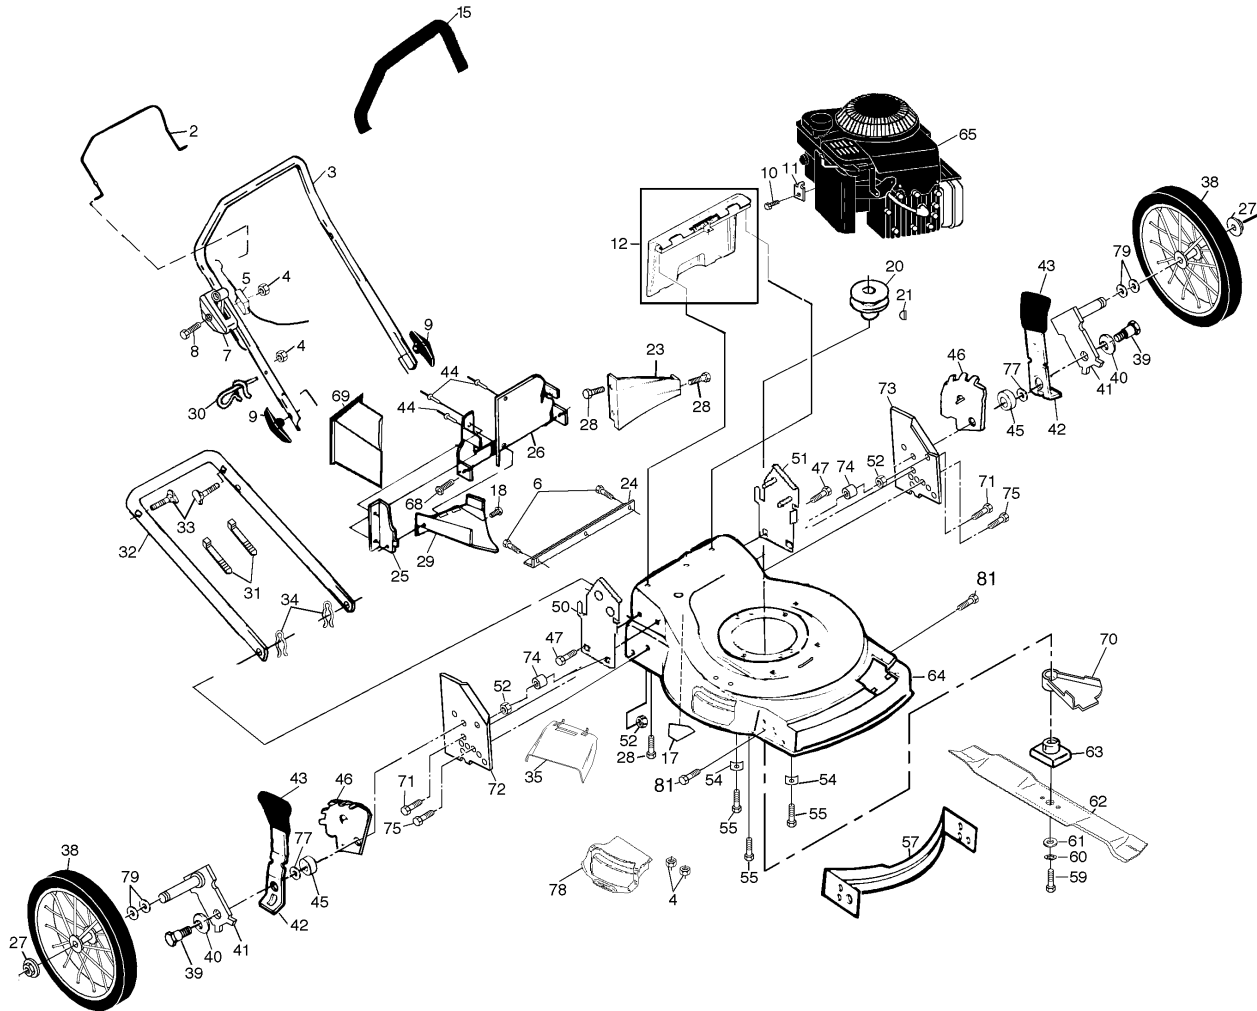

REPAIR PARTS

REAR BAGGER ROTARY LAWN MOWER - - MODEL NO. BM6TGR31C

REPAIR PARTS

REAR BAGGER ROTARY LAWN MOWER - - MODEL NO. BM6TGR31C

KEY PART NO. NO.

DESCRIPTION

2	145794	Control Bar
3	167163	Upper Handle
4	63601	Locknut
5	130861	Engine Zone Control Cable
6	146694	Screw (Foot Guard)
7	700417	Throttle Control
8	144929	Hex Washer Head Screw 1/4-20 x 2-1/4
9	136376	Handle Knob
10	83816	Screw #10 x 5/8
11	111190X	Cable Clamp (Engine)
12	147615	Rear Door Kit
15	164265	Foam Grip
17	145494	Danger Decal
18	150050	Screw
20	84596	Engine Pulley
21	87677	Hi Pro Key #505
23	133040X479	Baffle, Rear
24	146143X479	Foot Guard
25	700365X479	Side Baffle
26	156380X479	Back Plate
27	83923	Flanged Locknut
28	54583	Screw Hex Head 1/4-20 x 1/2
29	133190X479	Discharge Baffle
30	132001	Rope Guide
31	66426	Wire Tie
32	151721x479	Lower Handle
33	131959	Handle Bolt
34	51793	Hairpin Cotter
35	145285	Clip-on Discharge Deflector
38	700735	Wheel & Tire Assembly
39	142748	Shoulder Bolt
40	61651	Spring Washer
41	169664	Axle Arm
42	700331X004	Selector Spring
43	87877	Selector Knob
44	128415	Pop Rivet

KEY PART NO. NO.

DESCRIPTION

45	146630	Spacer
46	700325X007	Wheel Adjusting Bracket
47	150078	Self-tapping Screw 5/16-18 x 3/4
50	701921X479	Handle Bracket (Right)
51	701923X479	Handle Bracket (Left)
52	751592	Locknut 3/8-16
54	851201X004	Engine Washer
55	150406	Hex Head Thread Rolling Screw 3/8-16 x 1-1/8
57	170617	Front Baffle Kit
59	851084	Hex Head Machine Screw 3/8-24 x 1-3/8 Gr. 8
60	850263	Helical Lock Washer
61	851074	Hardened Washer
62	141114	Blade 22"
63	851514	Blade Adapter
64	170616	Lawn Mower Housing Kit (Includes Key No. 17)
65	--- --	* Engine - Briggs & Stratton Model No. 12H802 Order parts from engine manufacturer
68	88652	Hinge Screw
69	166649	Mulcher Plug
70	134612	Debris Shield
71	149588	Thread Cutting Screw 5/16 - 18 x 1-1/5
72	107641X479	Support Bracket (RH)
73	107640X479	Support Bracket (LH)
74	73713	Spacer
75	74760612	Bolt
77	88348	Flat Washer
78	147738	Combi-cut Door
79	57143	Wave Washer
81	17600406	Screw
--	161057	Warning Decal (Not Shown)
--	172420	Operator's Manual(Euro)
--	173145	Operator's Manual (Port.)
--	173146	Operator's Manual (Polish)
--	176342	Replacement Parts Manual