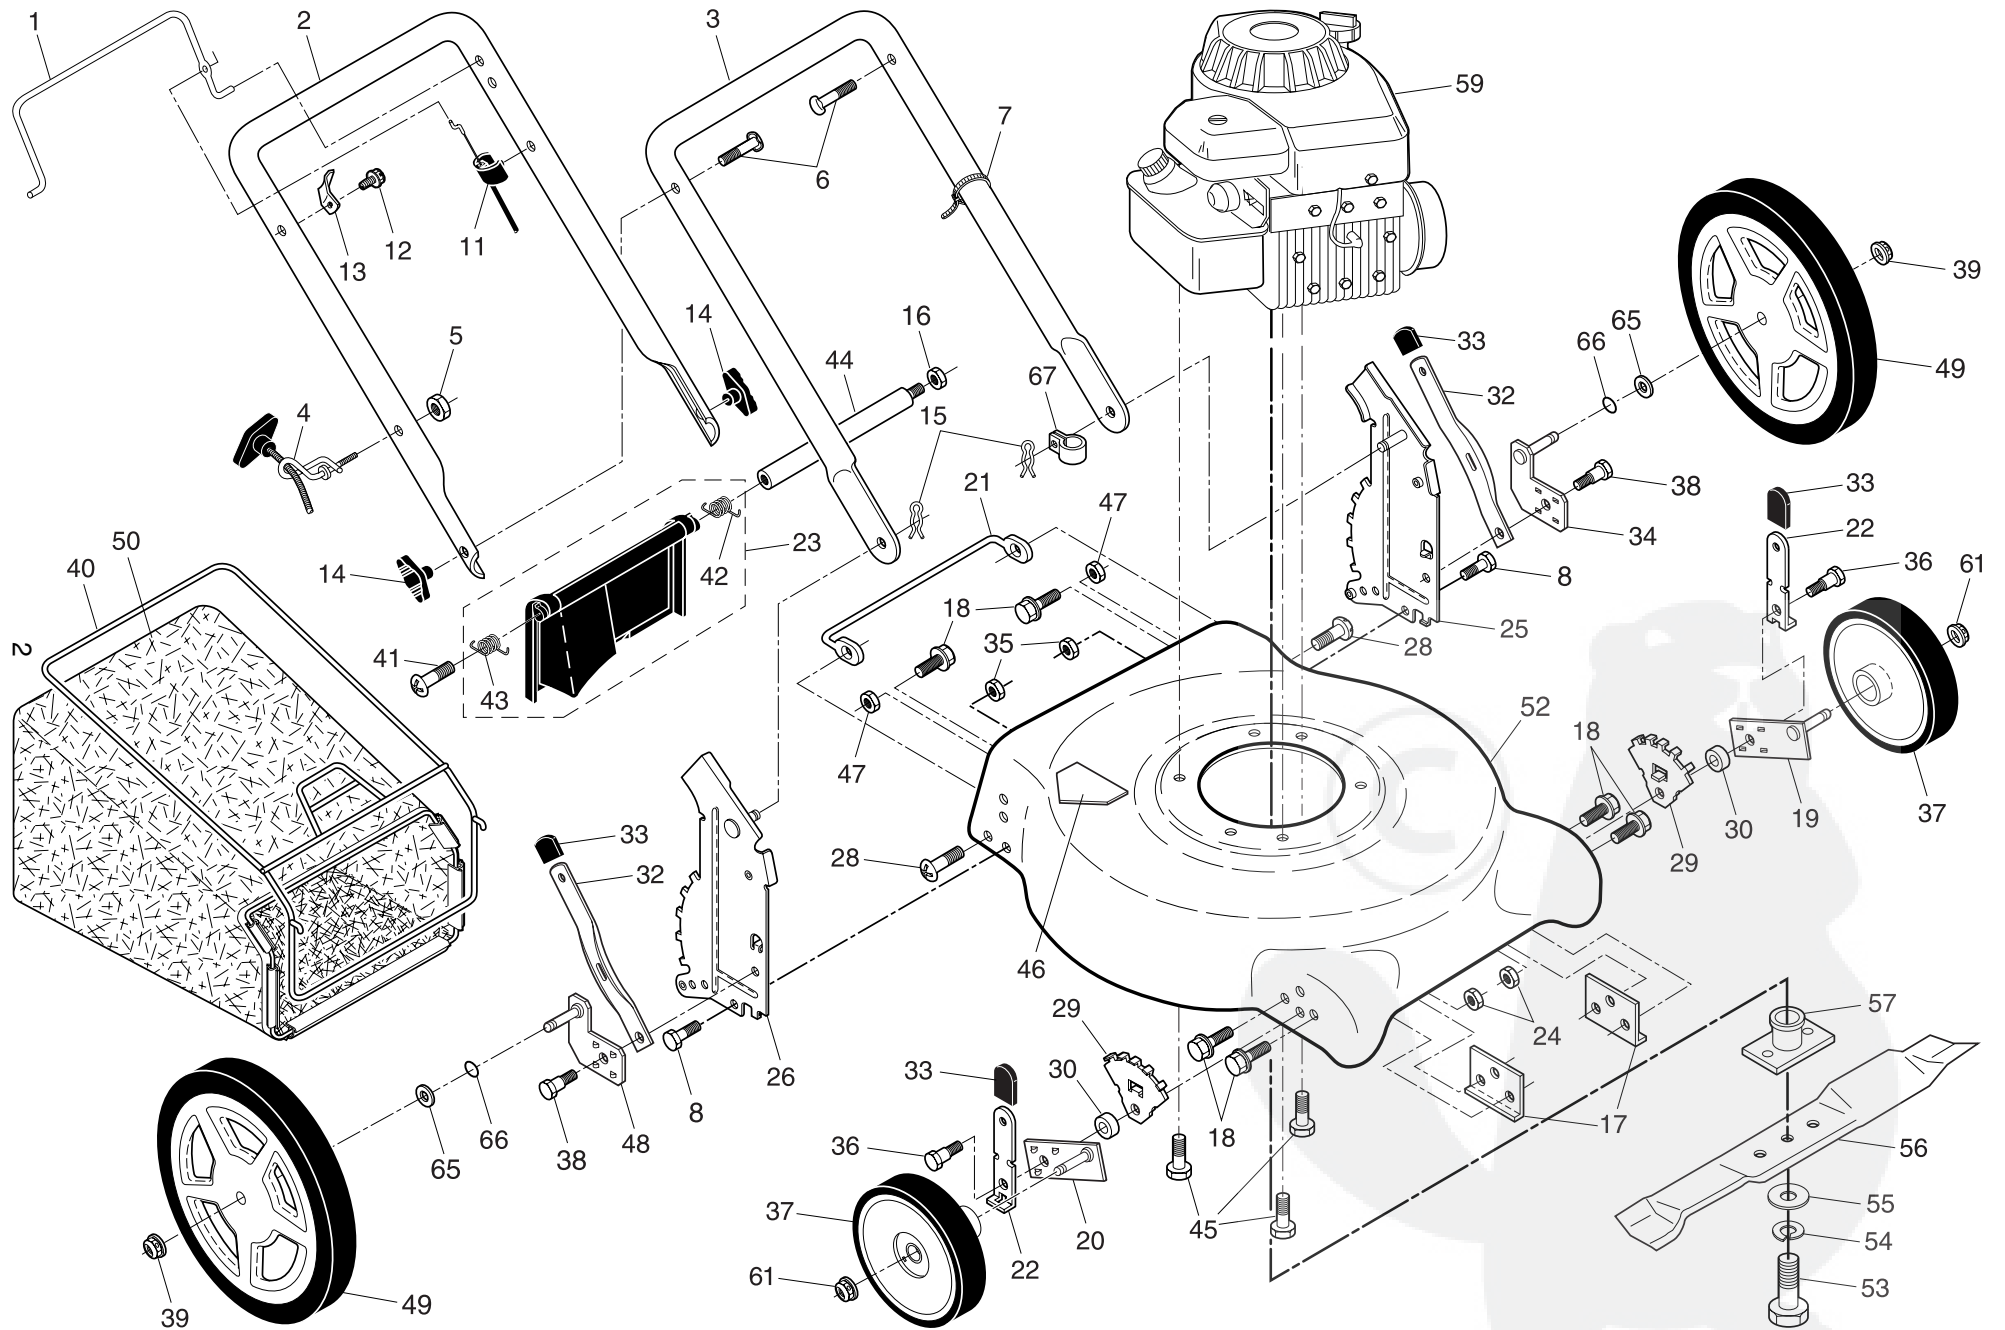

# ROTARY LAWN MOWER - - MODEL NUMBER PP4053CM (96131001000) PRODUCT NUMBER 961 31 00-10

3

**NOTE:** All component dimensions given in U.S. inches. 1 inch = 25.4 mm. **IMPORTANT:** Use only Original Equipment Manufacturer (O.E.M.) replacement parts. Failure to do so could be hazardous, damage your lawn mower and void your warranty.